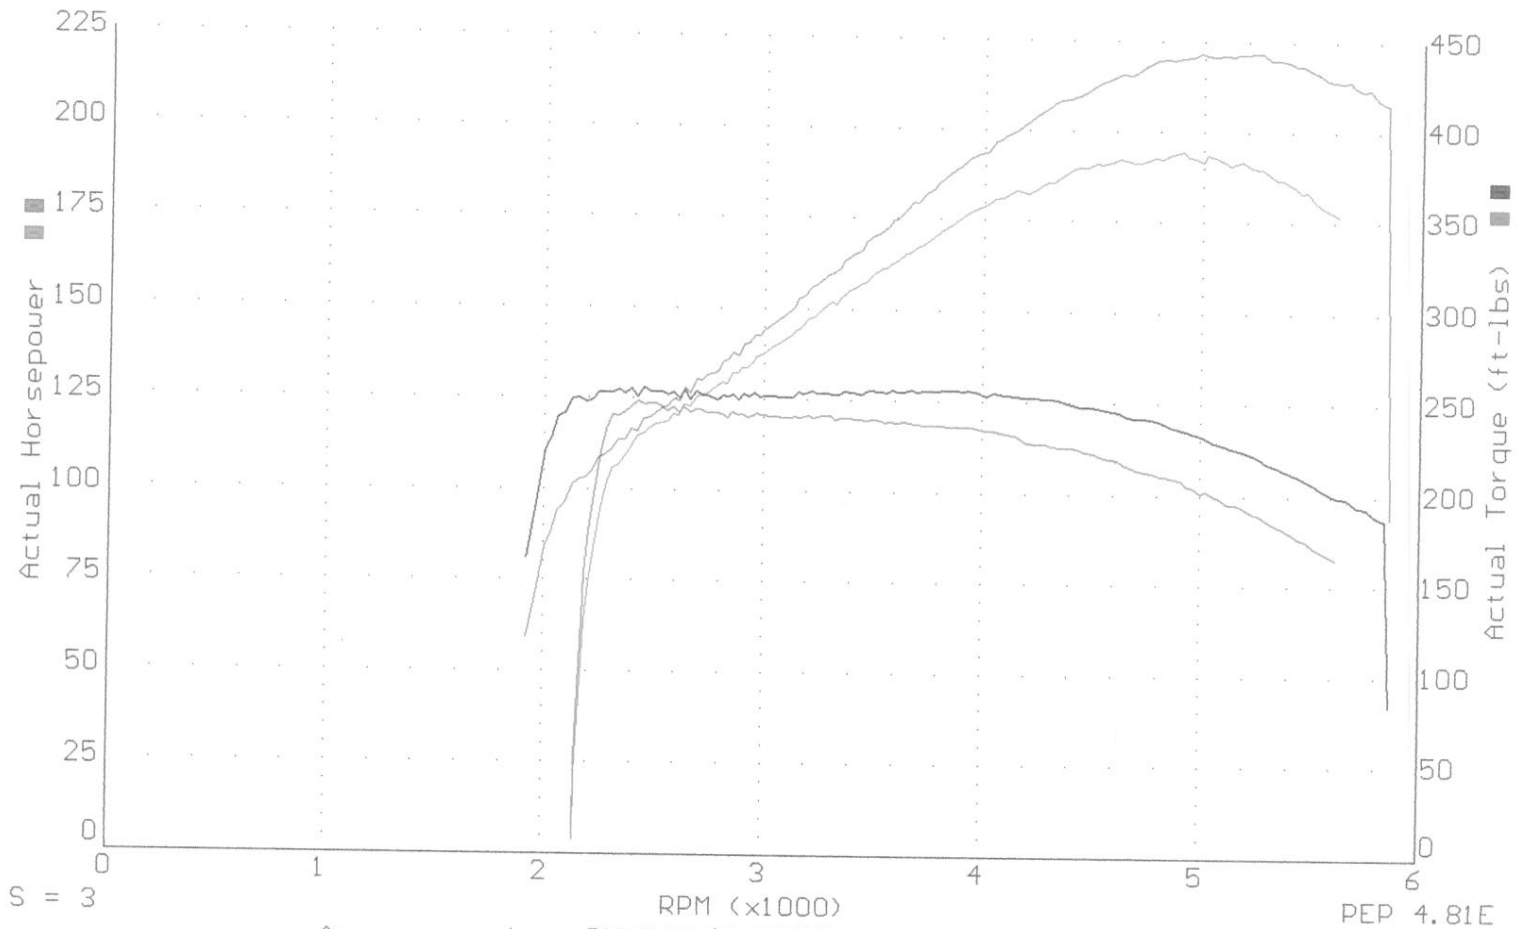

DYNORUN.004 - 95' Camero Z-28
DYNORUN.001 - 95' Camero Z-28

RO
RO

As measured on DYNOJET'S MODEL 248C DYNAMOMETER

DYNORUN.004 66.6 °F 24.82-0.31 in.Hg. 5280 ft. RPM/MPH=46
Max POWER = 221.6 Max TORQUE = 256.5
K&N Air Filter, Flowmaster Exhaust

DYNORUN.001 59.1 °F 24.71-0.50 in.Hg. 5280 ft. RPM/MPH=46
Max POWER = 194.5 Max TORQUE = 249.0
All Stock

DYNO-PRO RESEARCH INC. 5330 TENNYSON ST., DENVER CO. 80212 (303)455-2443