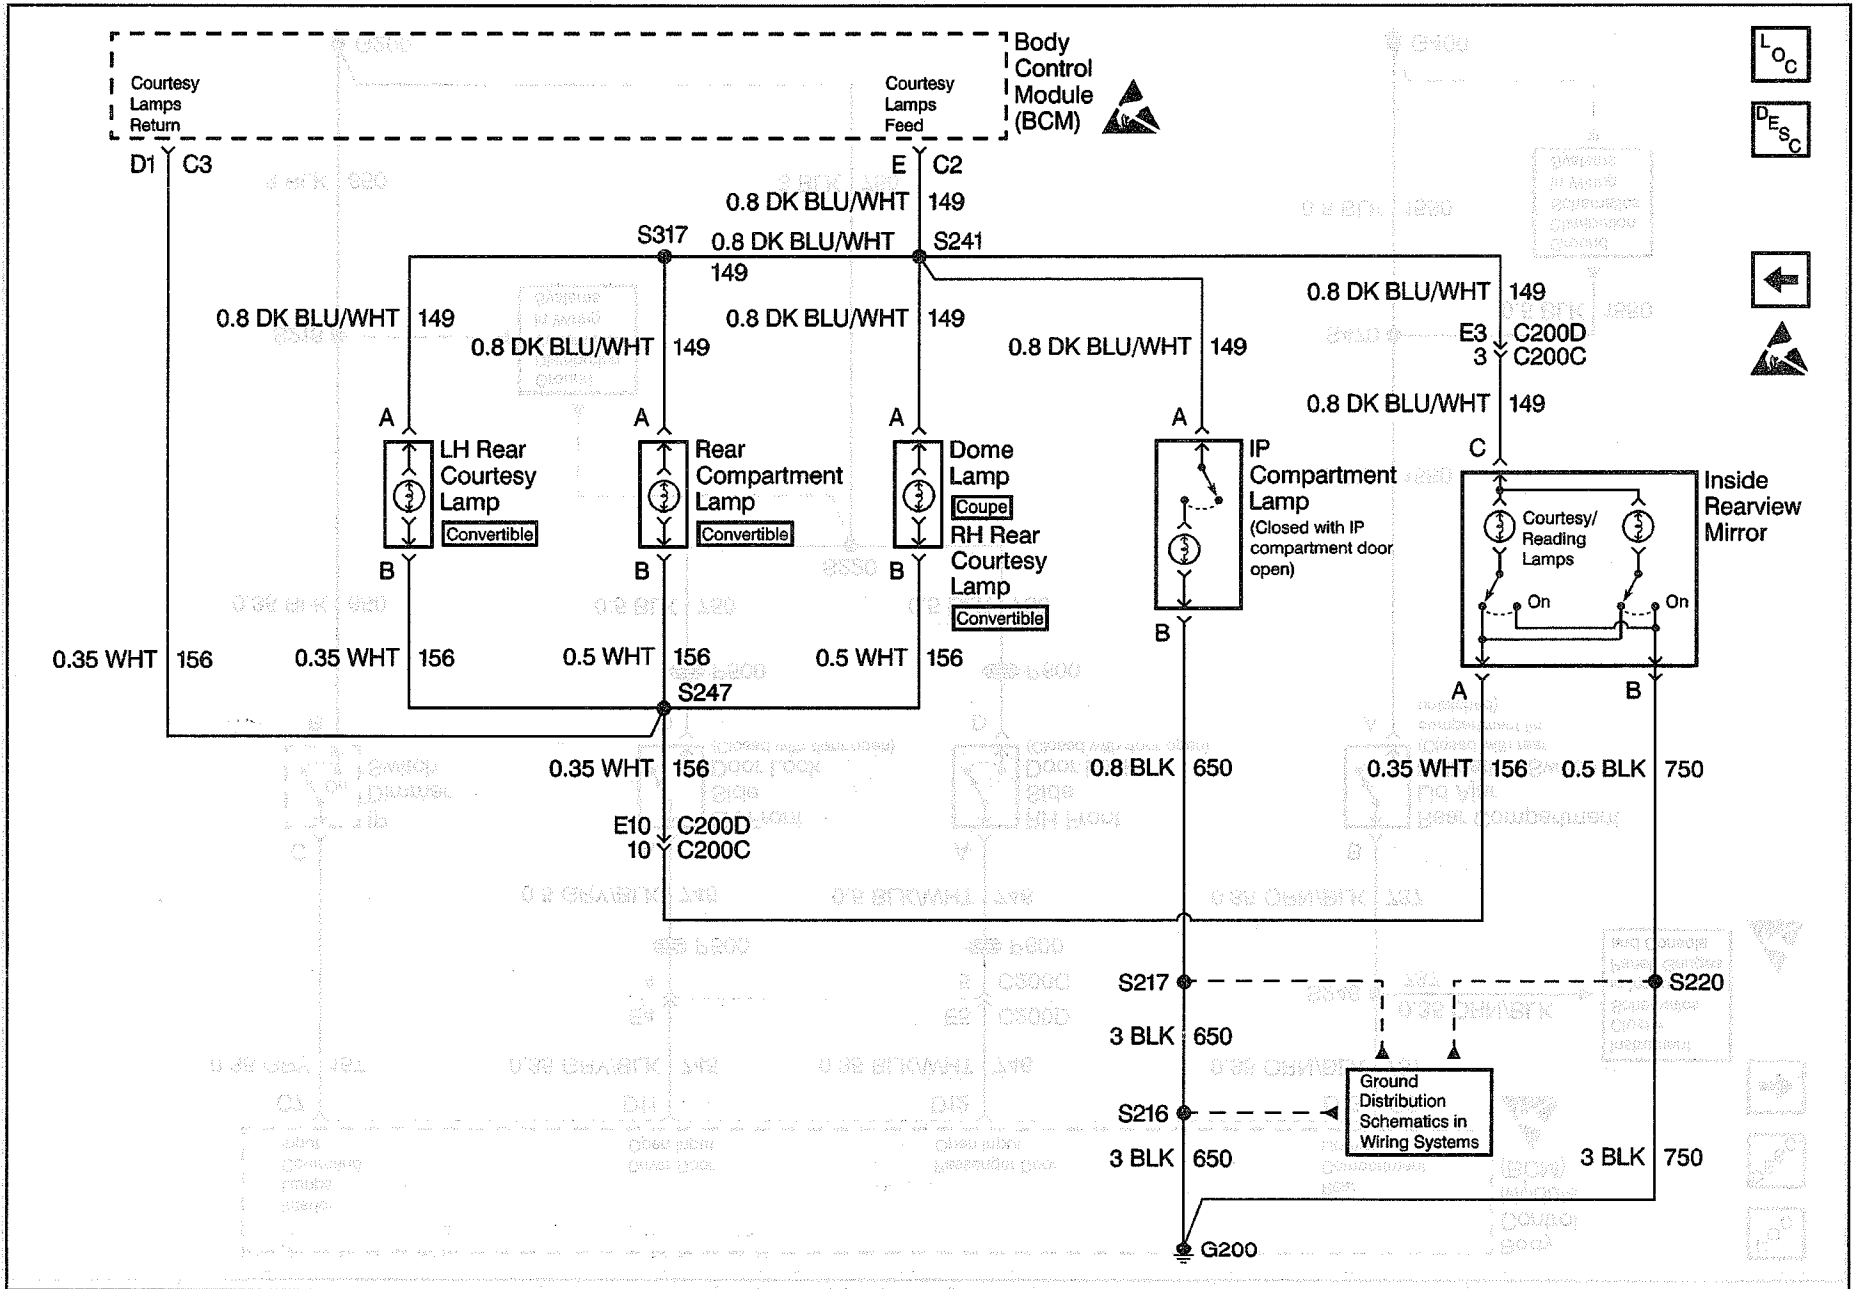

Interior Lights Schematics (Body Control Module and Courtesy Lamps)

Interior Lights Schematics (Body Control Module and Switch Inputs)