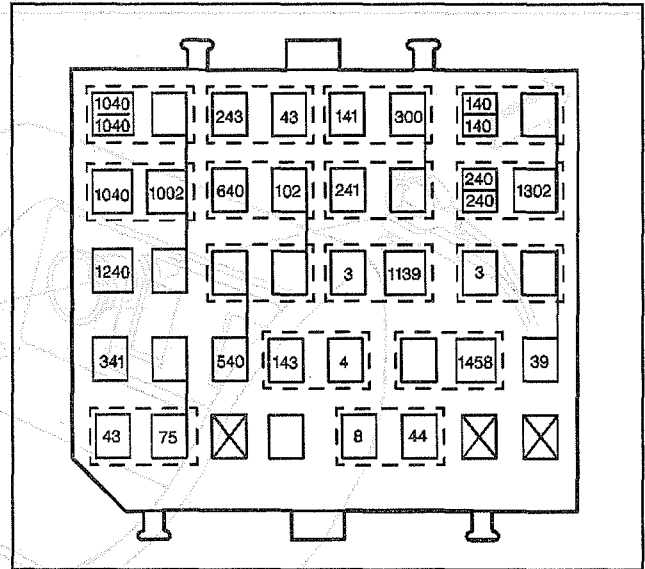

Power Distribution Schematics (IP DIMMER and STG WHL CNTRL Fuses)

LOC

Body and Accessories

Wiring Systems 8-409

Electrical Center Identification Views

IP Fuse Block

500148

500150

IP Fuse Block MiniFuse® Application

Fuse	Rating	Description
1 - STOP/HAZARD	20A	<ul style="list-style-type: none"> Hazard lamp flasher Stop lamp switch
2 - TURN B/U	20A	<ul style="list-style-type: none"> Backup lamp switch Daytime running lamps (DRL) module Park/neutral position switch Turn signal lamp flasher
3 - STG WHL CNTRL	1A	Steering wheel controls
4 - RADIO ACCY	25A	<ul style="list-style-type: none"> Amplifier Antenna, radio power Remote compact disc player
5 - TAIL LPS	20A	<ul style="list-style-type: none"> Daytime running lamps (DRL) module Headlamp switch
6 - HVAC	20A	HVAC control
7 - PWR ACCY	15A	<ul style="list-style-type: none"> Instrument cluster Outside rearview mirror switch Radio Rear compartment lid release relay Theft deterrent relay Theft deterrent shock sensor
8 - COURTESY	20A	Body control module (BCM)
9 - GAUGES	10A	<ul style="list-style-type: none"> Body control module (BCM), Daytime running lamps (DRL) module Second gear start switch (V6 VIN K without traction control) Traction control switch Instrument cluster Stop lamp switch