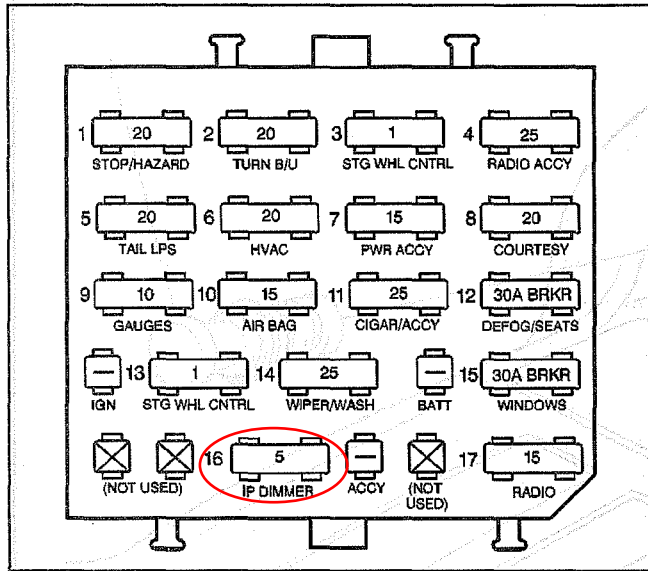

Power Distribution Schematics (IP DIMMER and STG WHL CNTRL Fuses)

LOC

Body and Accessories

Wiring Systems 8-409

Electrical Center Identification Views

IP Fuse Block

500148

500150

IP Fuse Block MiniFuse® Application

Fuse	Rating	Description
1 - STOP/HAZARD	20A	<ul style="list-style-type: none"> Hazard lamp flasher Stop lamp switch
2 - TURN B/U	20A	<ul style="list-style-type: none"> Backup lamp switch Daytime running lamps (DRL) module Park/neutral position switch Turn signal lamp flasher
3 - STG WHL CNTRL	1A	Steering wheel controls
4 - RADIO ACCY	25A	<ul style="list-style-type: none"> Amplifier Antenna, radio power Remote compact disc player
5 - TAIL LPS	20A	<ul style="list-style-type: none"> Daytime running lamps (DRL) module Headlamp switch
6 - HVAC	20A	HVAC control
7 - PWR ACCY	15A	<ul style="list-style-type: none"> Instrument cluster Outside rearview mirror switch Radio Rear compartment lid release relay Theft deterrent relay Theft deterrent shock sensor
8 - COURTESY	20A	Body control module (BCM)
9 - GAUGES	10A	<ul style="list-style-type: none"> Body control module (BCM), Daytime running lamps (DRL) module Second gear start switch (V6 VIN K without traction control) Traction control switch Instrument cluster Stop lamp switch