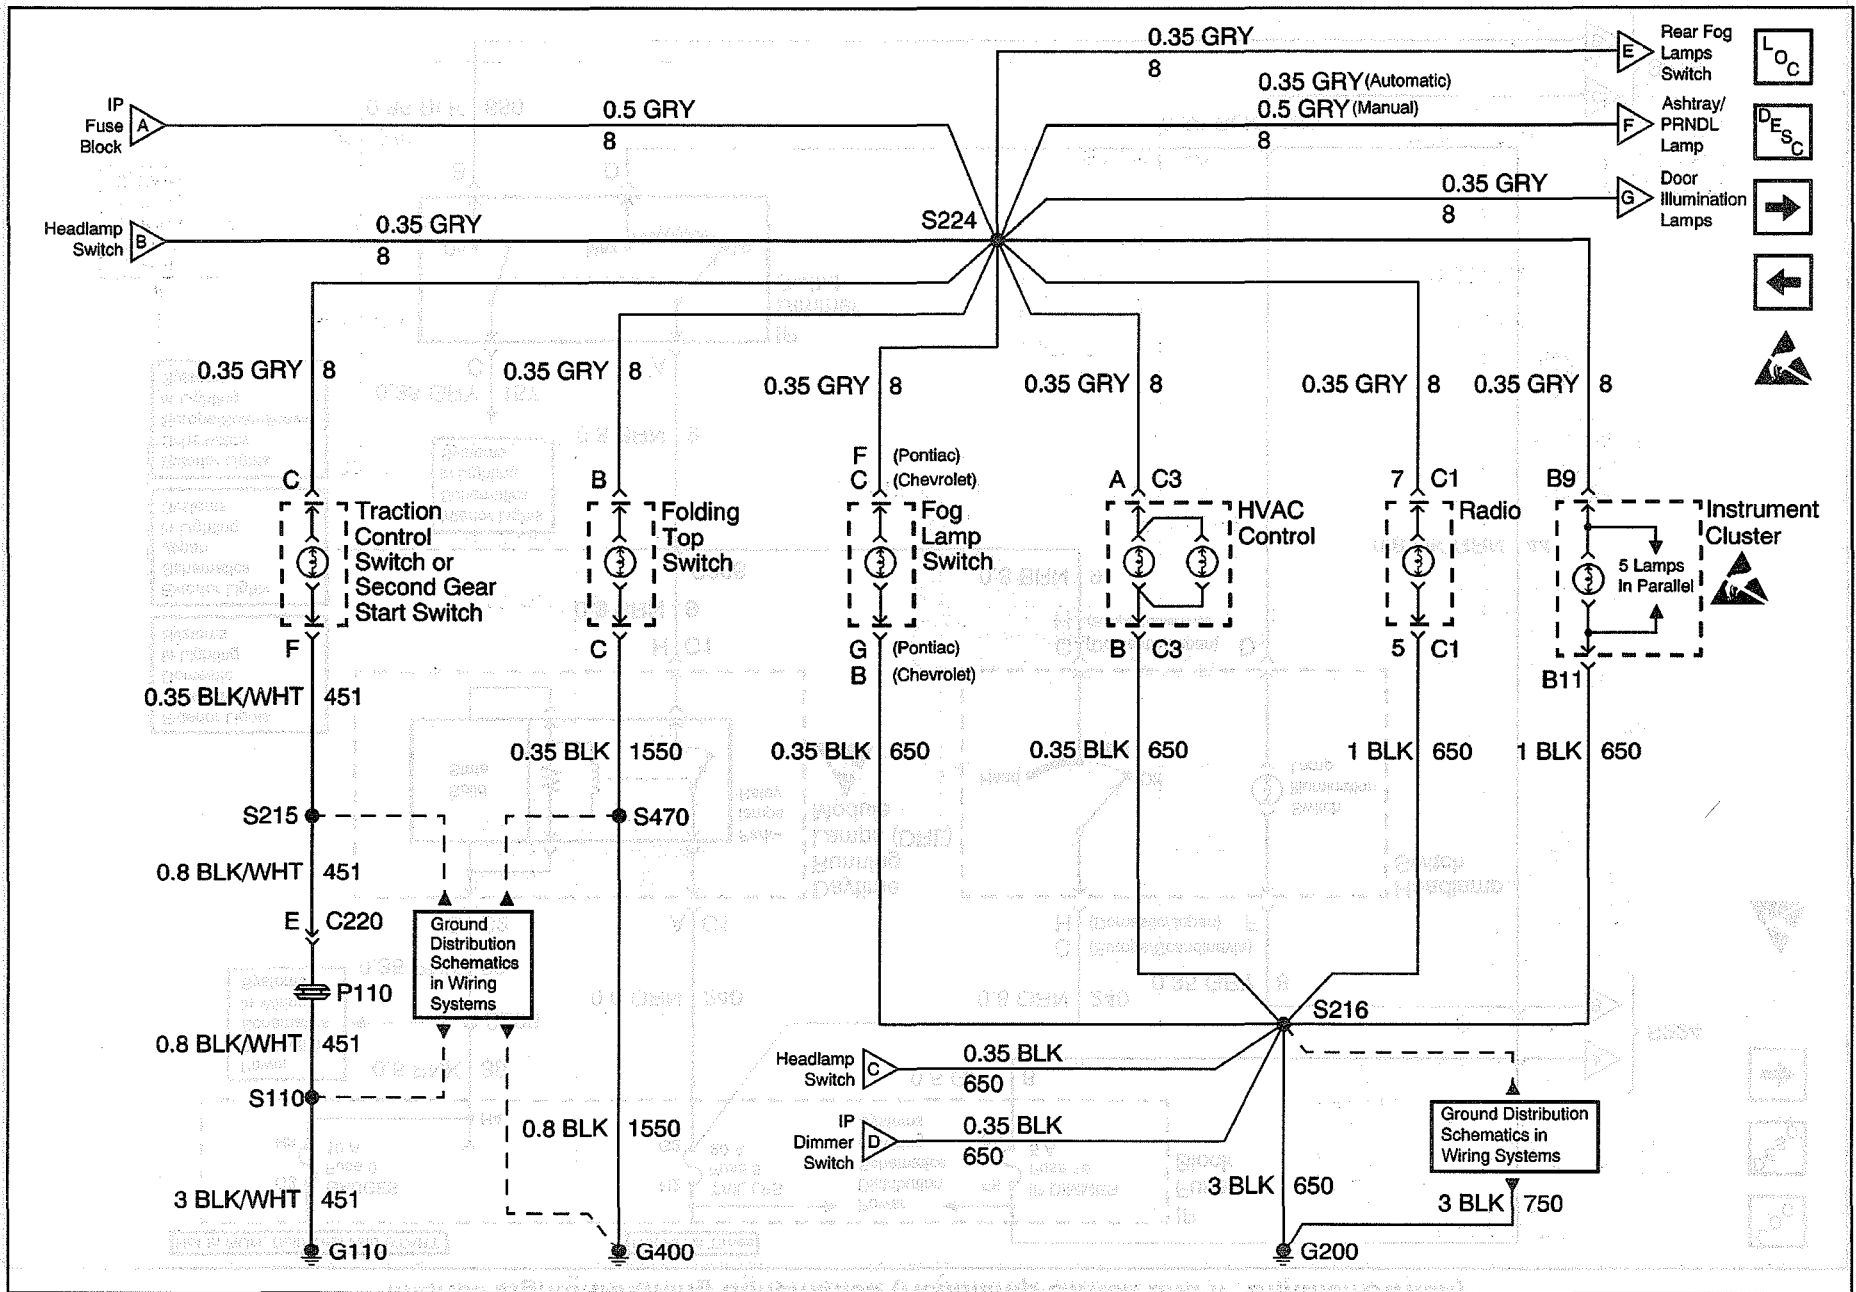

Interior Lights Dimming Schematics (Interior Illumination Lamps 1 of 2)

457153

8-70 Lighting Systems

Body and Accessories