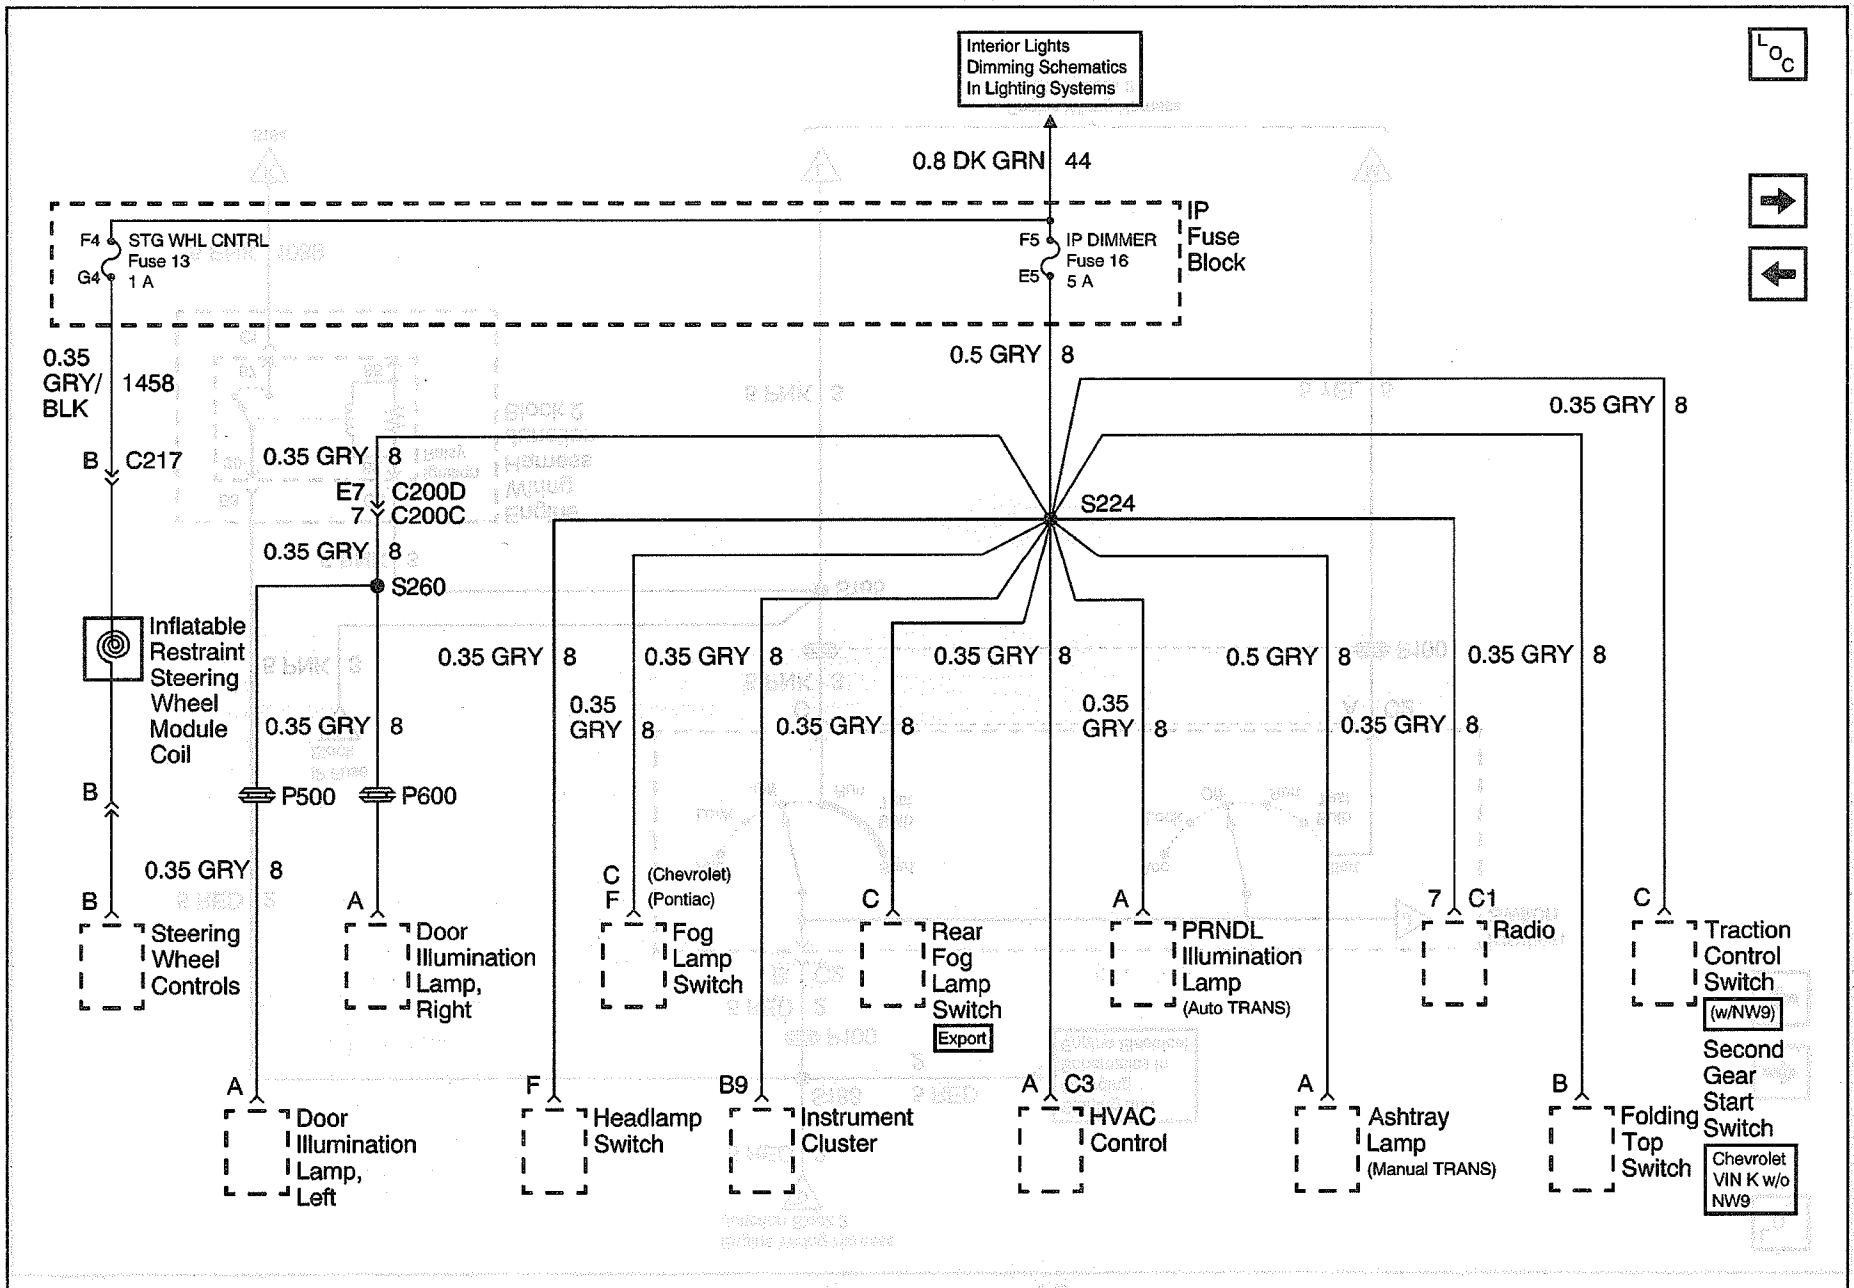

Power Distribution Schematics (IP DIMMER and STG WHL CNTRL Fuses)

LOC

Body and Accessories

Wiring Systems 8-409

Electrical Center Identification Views

IP Fuse Block

500148

500150

IP Fuse Block MiniFuse® Application

Fuse	Rating	Description
1 - STOP/HAZARD	20A	<ul style="list-style-type: none"> Hazard lamp flasher Stop lamp switch
2 - TURN B/U	20A	<ul style="list-style-type: none"> Backup lamp switch Daytime running lamps (DRL) module Park/neutral position switch Turn signal lamp flasher
3 - STG WHL CNTRL	1A	Steering wheel controls
4 - RADIO ACCY	25A	<ul style="list-style-type: none"> Amplifier Antenna, radio power Remote compact disc player
5 - TAIL LPS	20A	<ul style="list-style-type: none"> Daytime running lamps (DRL) module Headlamp switch
6 - HVAC	20A	HVAC control
7 - PWR ACCY	15A	<ul style="list-style-type: none"> Instrument cluster Outside rearview mirror switch Radio Rear compartment lid release relay Theft deterrent relay Theft deterrent shock sensor
8 - COURTESY	20A	Body control module (BCM)
9 - GAUGES	10A	<ul style="list-style-type: none"> Body control module (BCM), Daytime running lamps (DRL) module Second gear start switch (V6 VIN K without traction control) Traction control switch Instrument cluster Stop lamp switch