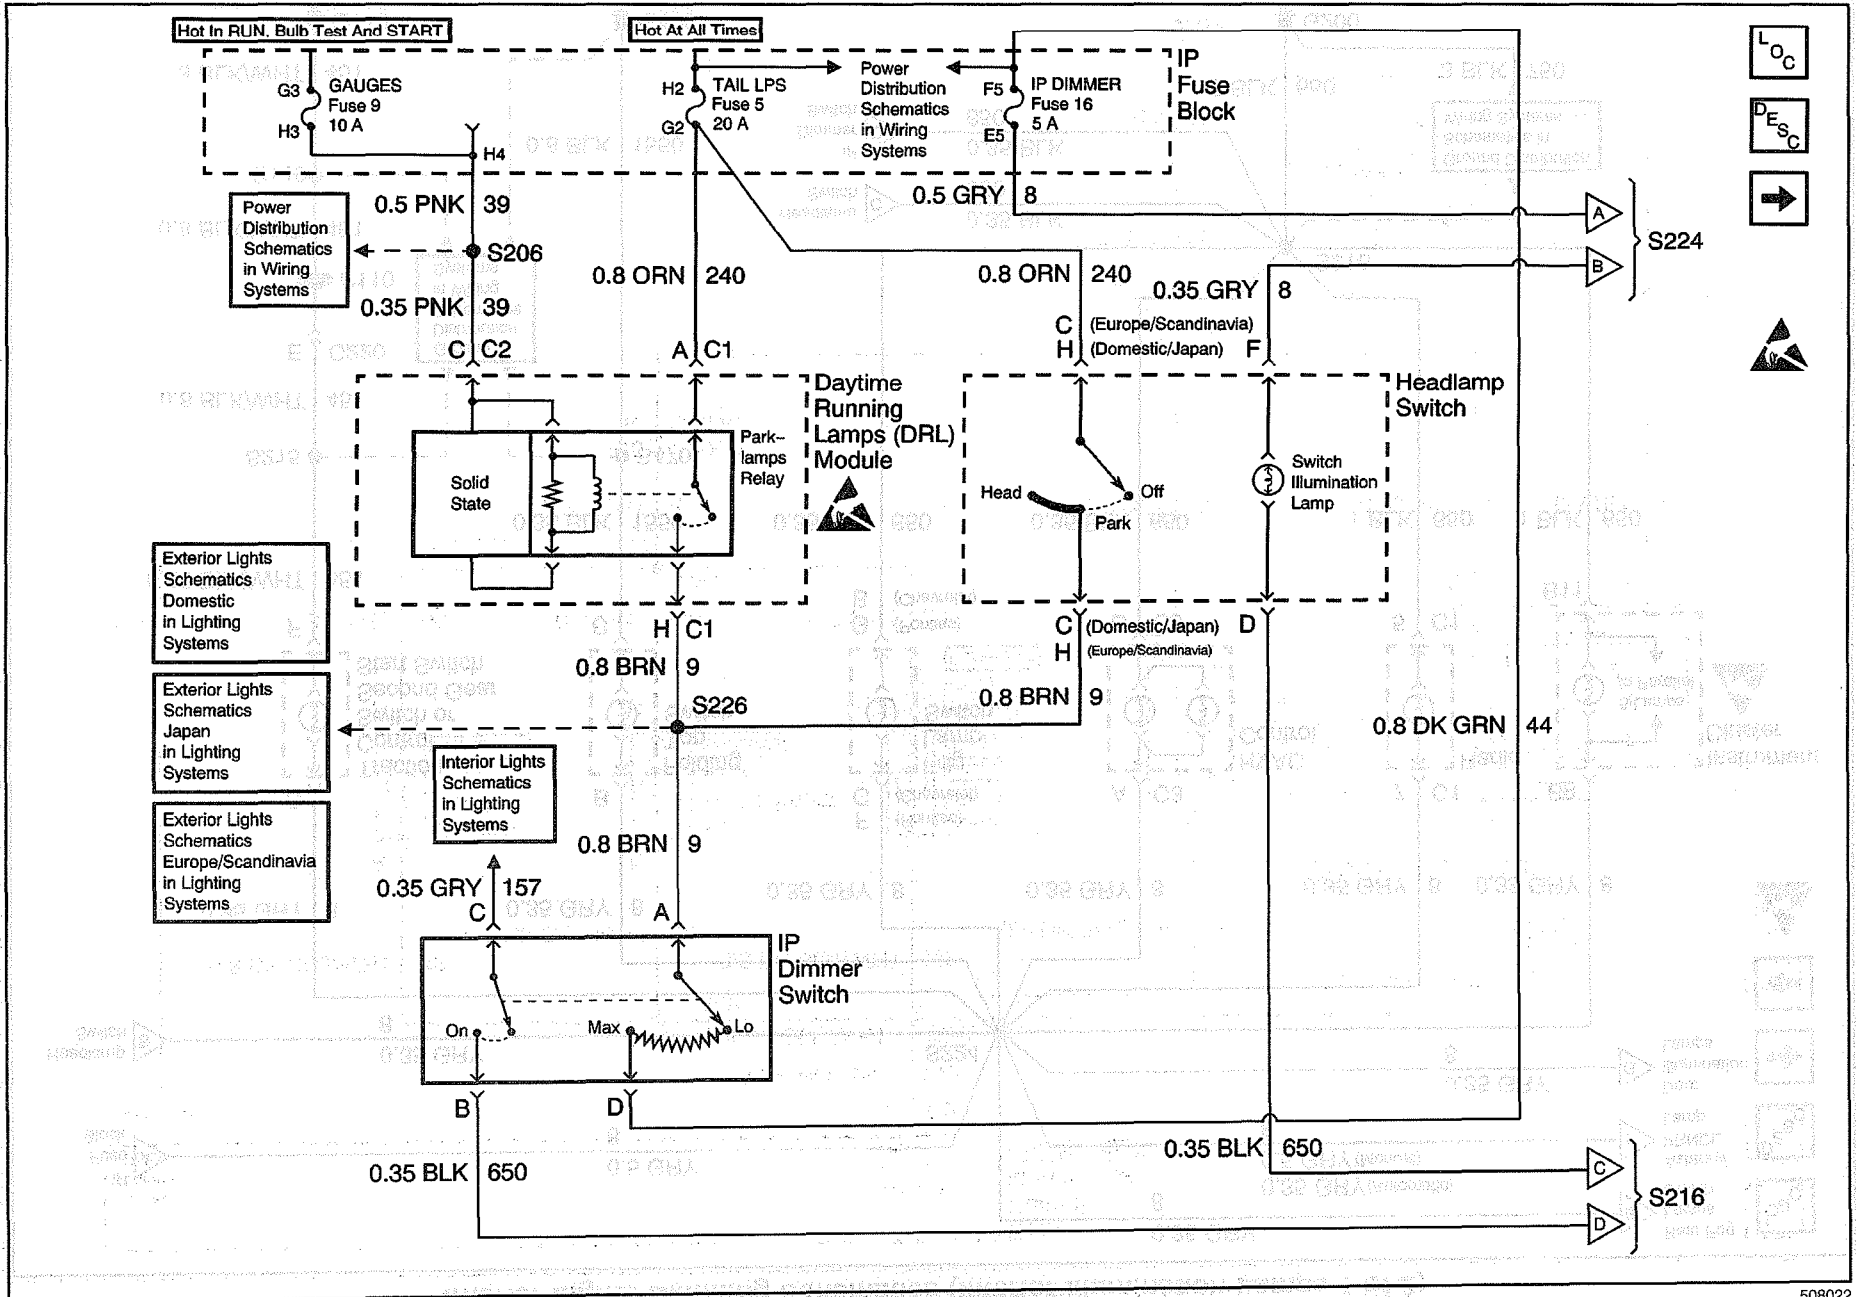

IP Fuse Block MiniFuse® Application (cont'd)

Fuse	Rating	Description
10 - AIR BAG	15A	Inflatable restraint sensing and diagnostic module (SDM)
11 - CIGAR/ACCY	25A	• Auxiliary power outlet • Cigar lighter • Data link connector (DLC)
12 - DEFOG/SEATS	30A	• Driver seat assembly • HVAC control • Passenger seat assembly
13 - STG WHL CNTRL	1A	Steering wheel controls
14 - WIPER/WASH	25A	• Windshield wiper motor • Wiper/washer switch
15 - WINDOWS	30A	• Folding top relay (with ETA) • Folding top switch • Power window control module • Rear Fog Lamp Relay (Export) • Side window switches
16 - IP DIMMER	5A	• Ashtray lamp • Door illumination lamps • Fog lamp switch • Folding top switch • Headlamp switch • HVAC control • Instrument cluster • PRNDL illumination lamp • Radio • Rear fog lamp switch (Export) • Second gear start switch • Traction control switch
17 - RADIO	15A	• Body control module (BCM) • Radio • STG WHL CNTRL Fuse 3

Interior Lights Dimming Schematics (Headlamp Switch and IP Dimmer Switch)