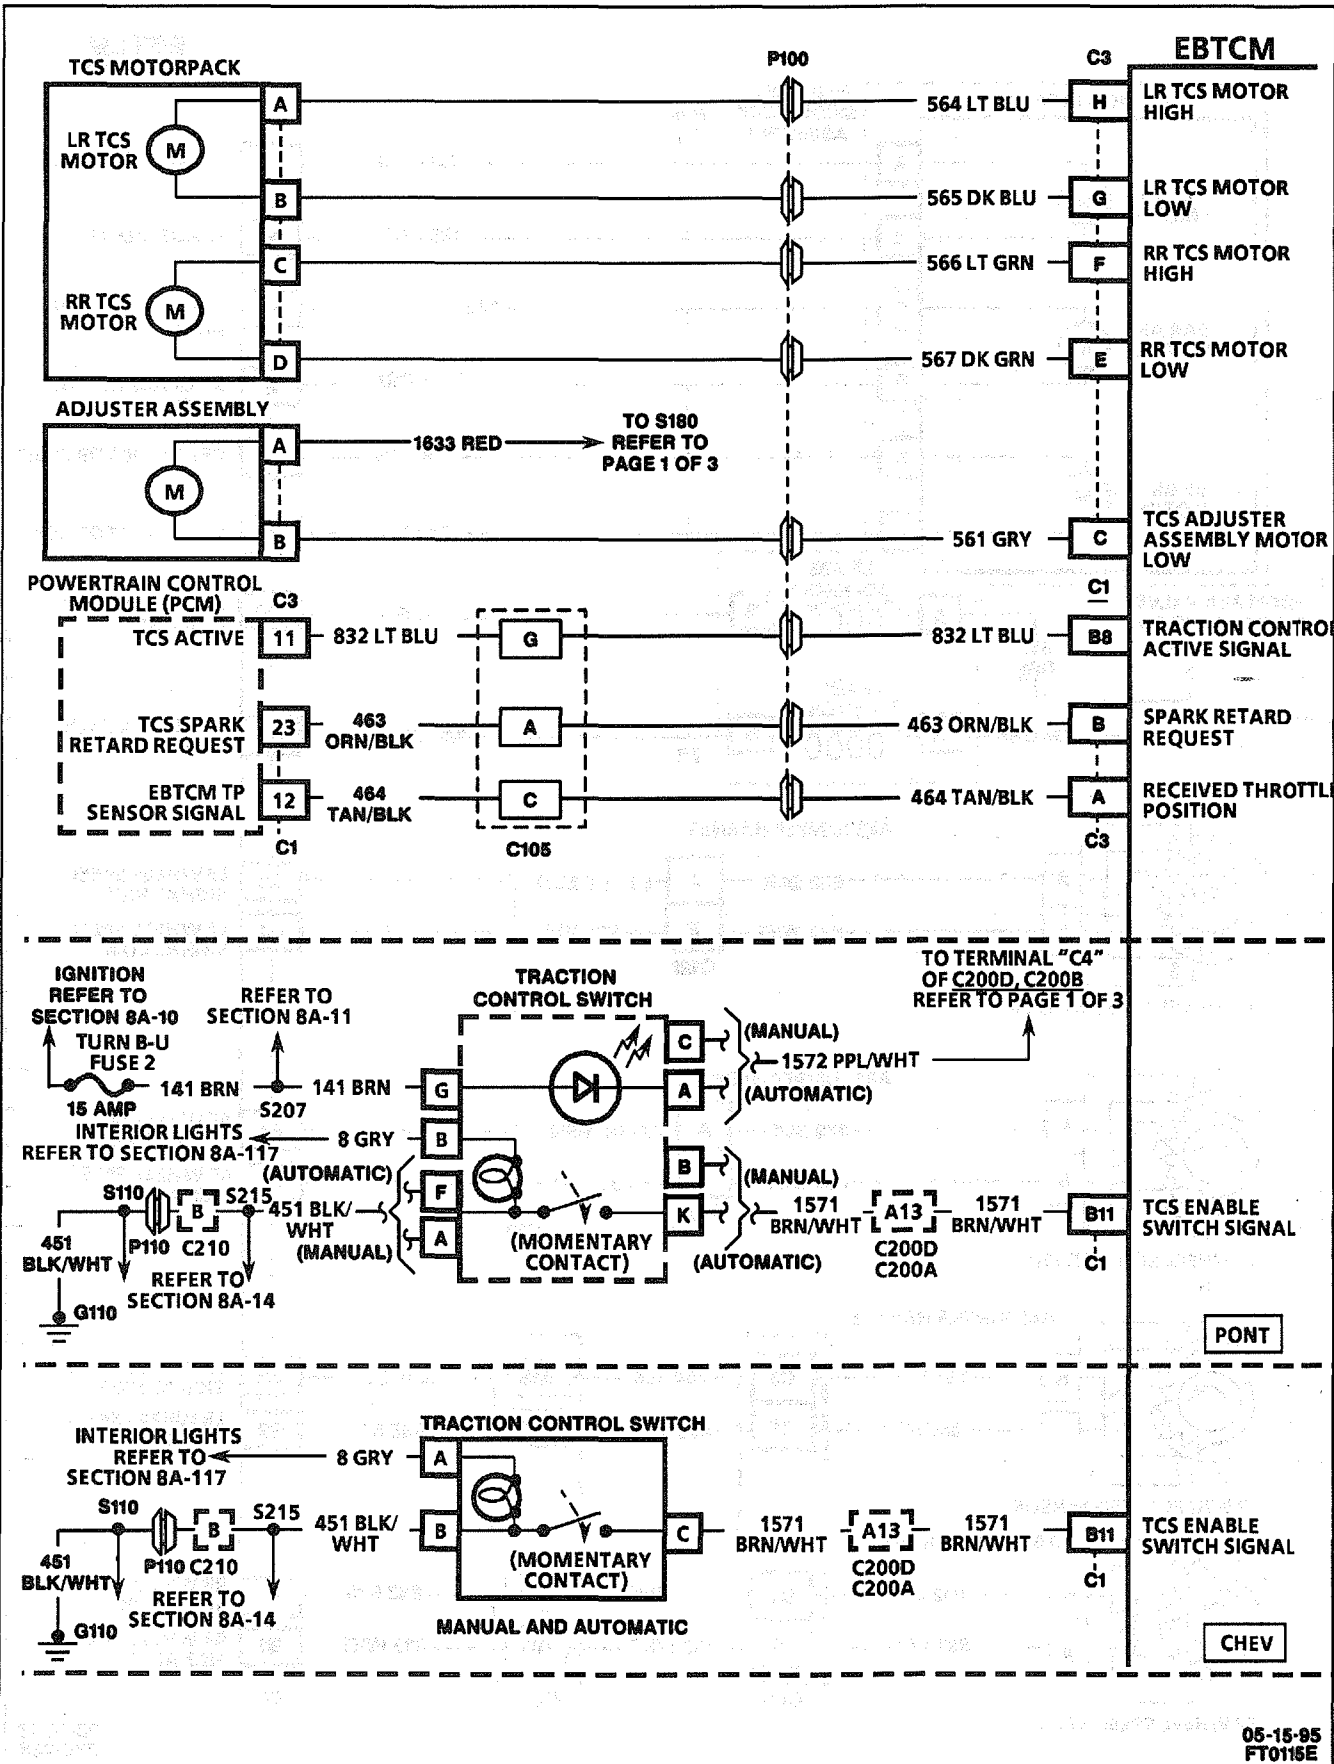

C2

**ELECTRONIC
BRAKE CONTROL
MODULE
(EBCM)**

12110626

**8 - WAY F METRI - PACK 280 SERIES
BLK**

**ENGINE OIL
PRESSURE
INDICATOR
SWITCH (V6 VIN K)**

12065298

**4 - WAY F METRI - PACK 150 SERIES
BLK**

C3

12129088

**8 - WAY ELECTRONIC BRAKE/TRACTION
CONTROL MODULE
BLK**

**ENGINE OIL
PRESSURE
INDICATOR
SWITCH (V6 VIN P)**

12065401

**METRI - PACK 150
GRY**

**ELECTRONIC
IGNITION
CONTROL
MODULE
(V6 VIN K)**

12124379

**14 - WAY F METRI - PACK 150 SERIES
GRY**

12129565

**4 - WAY F METRI - PACK 150 SERIES
GRY
TCS MOTOR PACK**

**ELECTRONIC
TRACTION
CONTROL
SWITCH (PONT)**

12047786

**4 - WAY F METRI - PACK SERIES 150
BLK**

ANTILOCK BRAKES

TRACTION CONTROL (NW9) PONTIAC AUTOMATIC CHEVROLET MANUAL AND AUTOMATIC

Figure 10 - Wiring Diagram (3 of 3)