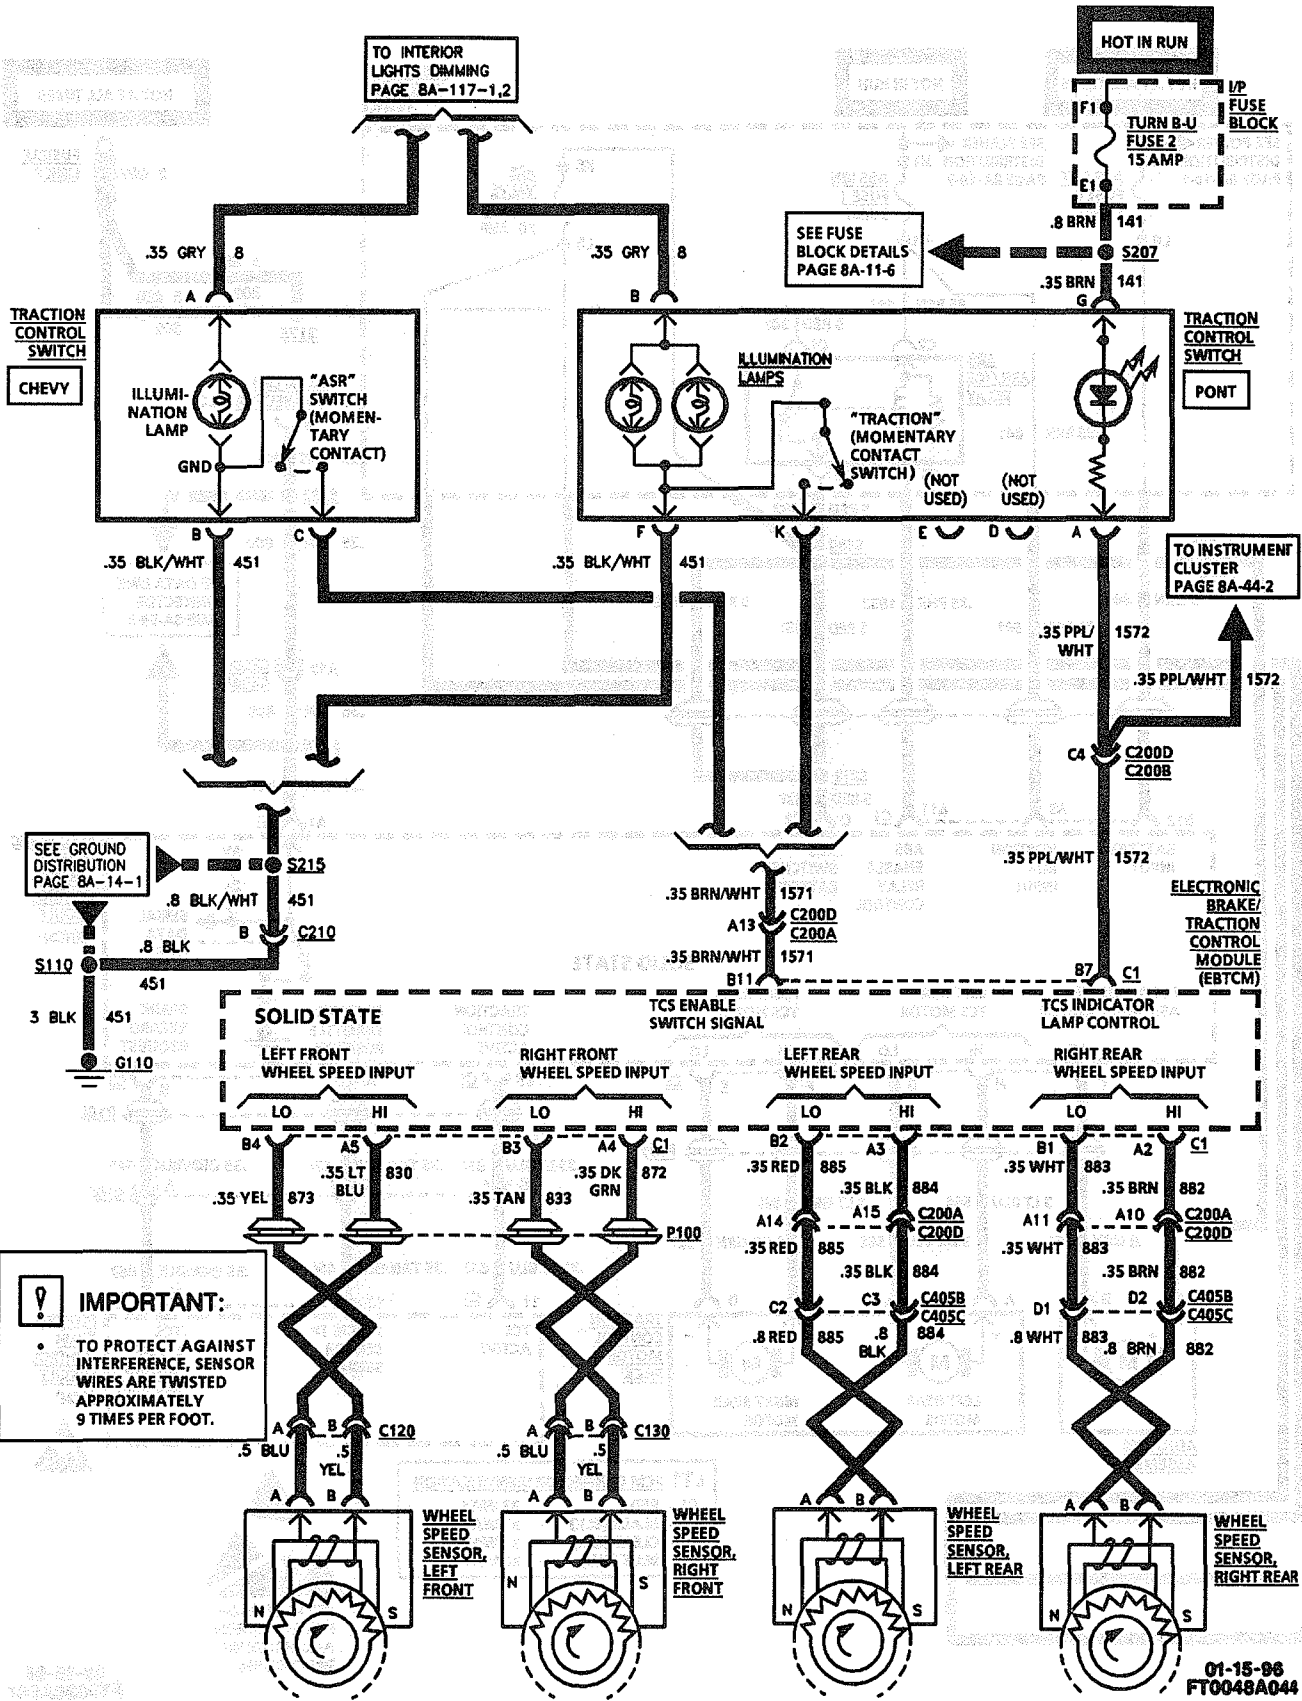

C2

**ELECTRONIC
BRAKE CONTROL
MODULE
(EBCM)**

12110626

**8 - WAY F METRI - PACK 280 SERIES
BLK**

**ENGINE OIL
PRESSURE
INDICATOR
SWITCH (V6 VIN K)**

12065298

**4 - WAY F METRI - PACK 150 SERIES
BLK**

C3

12129088

**8 - WAY ELECTRONIC BRAKE/TRACTION
CONTROL MODULE
BLK**

**ENGINE OIL
PRESSURE
INDICATOR
SWITCH (V6 VIN P)**

12065401

**METRI - PACK 150
GRY**

**ELECTRONIC
IGNITION
CONTROL
MODULE
(V6 VIN K)**

12124379

**14 - WAY F METRI - PACK 150 SERIES
GRY**

12129565

**4 - WAY F METRI - PACK 150 SERIES
GRY
TCS MOTOR PACK**

**ELECTRONIC
TRACTION
CONTROL
SWITCH (PONT)**

12047786

**4 - WAY F METRI - PACK SERIES 150
BLK**

ANTILOCK BRAKES

TRACTION CONTROL (NW9) PONTIAC AUTOMATIC CHEVROLET MANUAL AND AUTOMATIC

Figure 10 - Wiring Diagram (3 of 3)