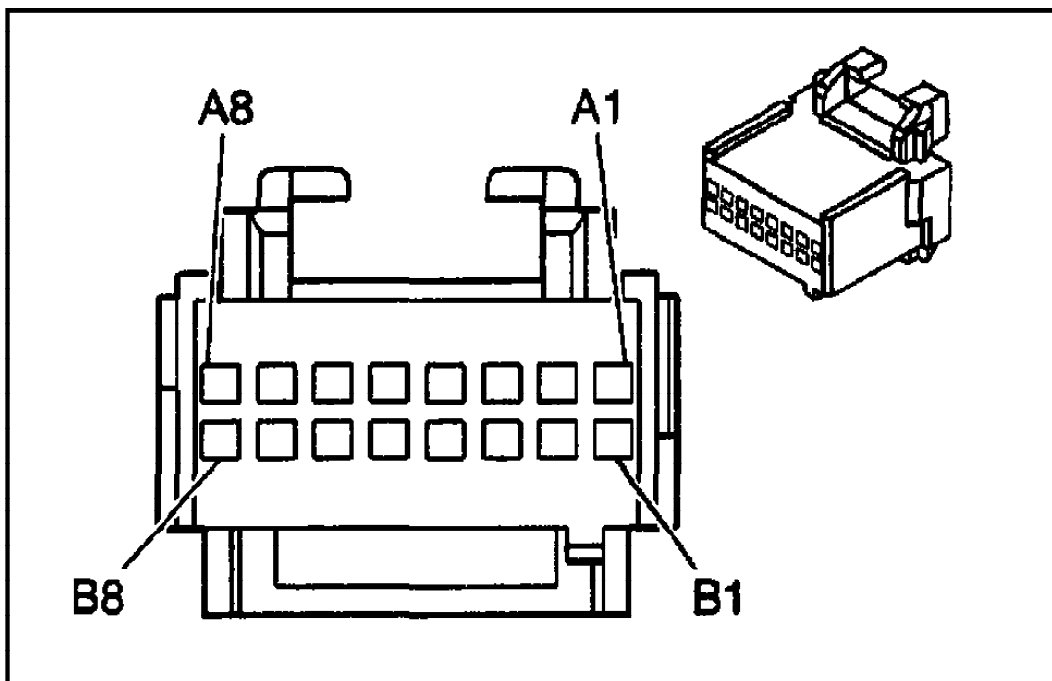

**Fig. 4: Identifying Body Control Module (BCM) - C3 Connector Terminals (1 Of 2)**  
**GENERAL MOTORS CORP.**  
 2002 Chevrolet Silverado 3500

Connector Part Information		<ul style="list-style-type: none"> <li>• 12191375</li> <li>• 16-Way F Micro-Pack 100 Series (PPL)</li> </ul>	
Pin	Wire Color	Circuit No.	Function
A1	DK BLU/ WHT	149	Cargo Lamp Switch Input
A2	DK BLU/ WHT	1495	Interior Lamp Control
A3	BRN	1356	Flash to Pass Switch Signal
A4	GRY	705	5 Volt Reference
A5	GRY	8	Instrument Panel Lamp Supply Voltage
A6	WHT	278	Ambient Light Sensor Signal