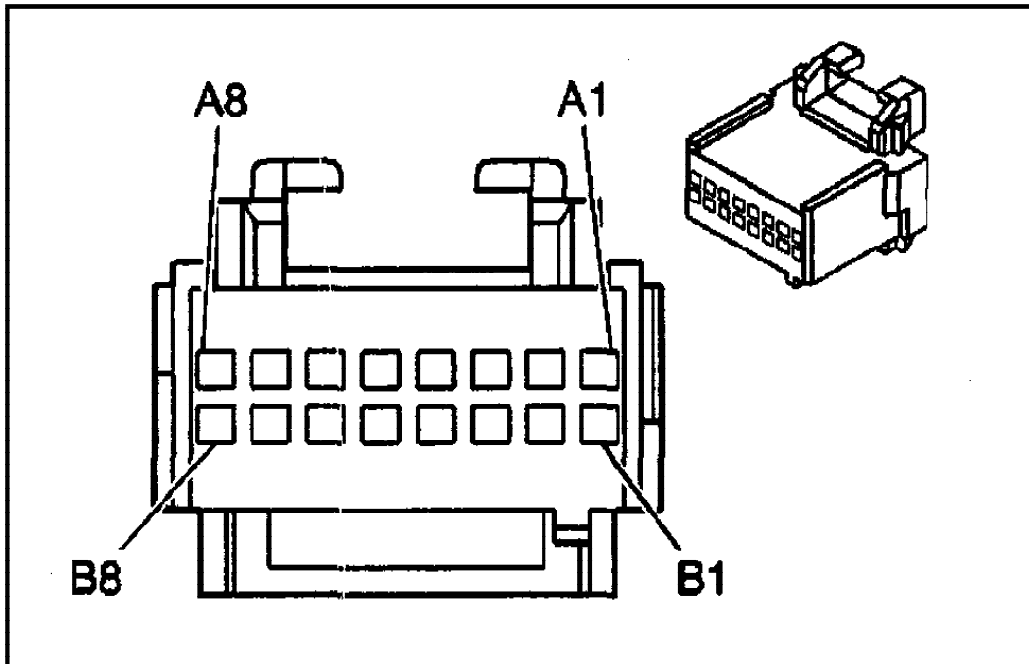

Fig. 5: Identifying Body Control Module (BCM) - C3 Connector Terminals (2 Of 2)
 GENERAL MOTORS CORP.
 2002 Chevrolet Silverado 3500

Connector Part Information		<ul style="list-style-type: none"> • 12191375 • 16-Way F Micro-Pack 100 Series (PPL) 	
Pin	Wire Color	Circuit No.	Function
A7-A8	—	—	Not Used
B1	—	—	Not Used
B2	—	—	Not Used
B3	LT GRN	262	Driver Door Key Switch Signal
B4	TAN	126	Left Front Door Open Switch Signal
B5	ORN	192	Front Foglamp Switch Signal
B6	PPL	328	Interior Lamp Defeat Switch Signal
B8	—	—	Not Used