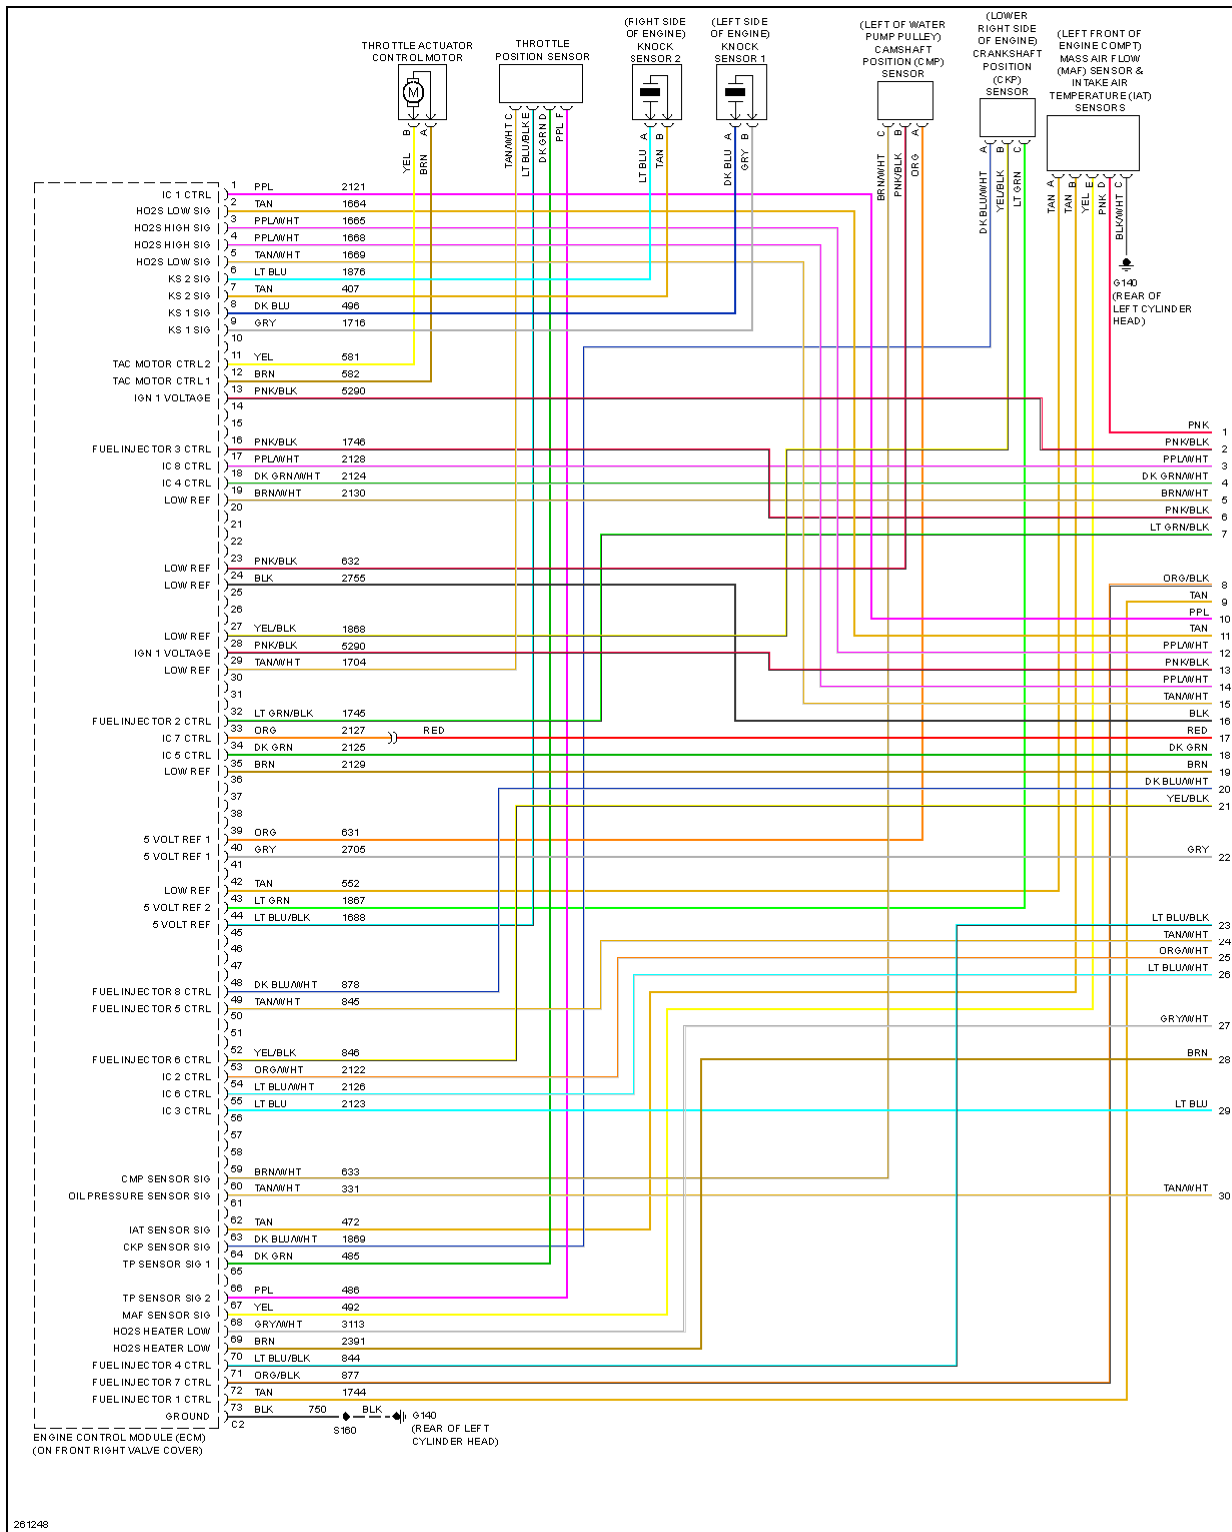

# 2007 Cadillac CTS V

## SYSTEM WIRING DIAGRAMS

Fig. 26: 6.0L VIN U, Engine Performance Circuit (1 of 5)

261248