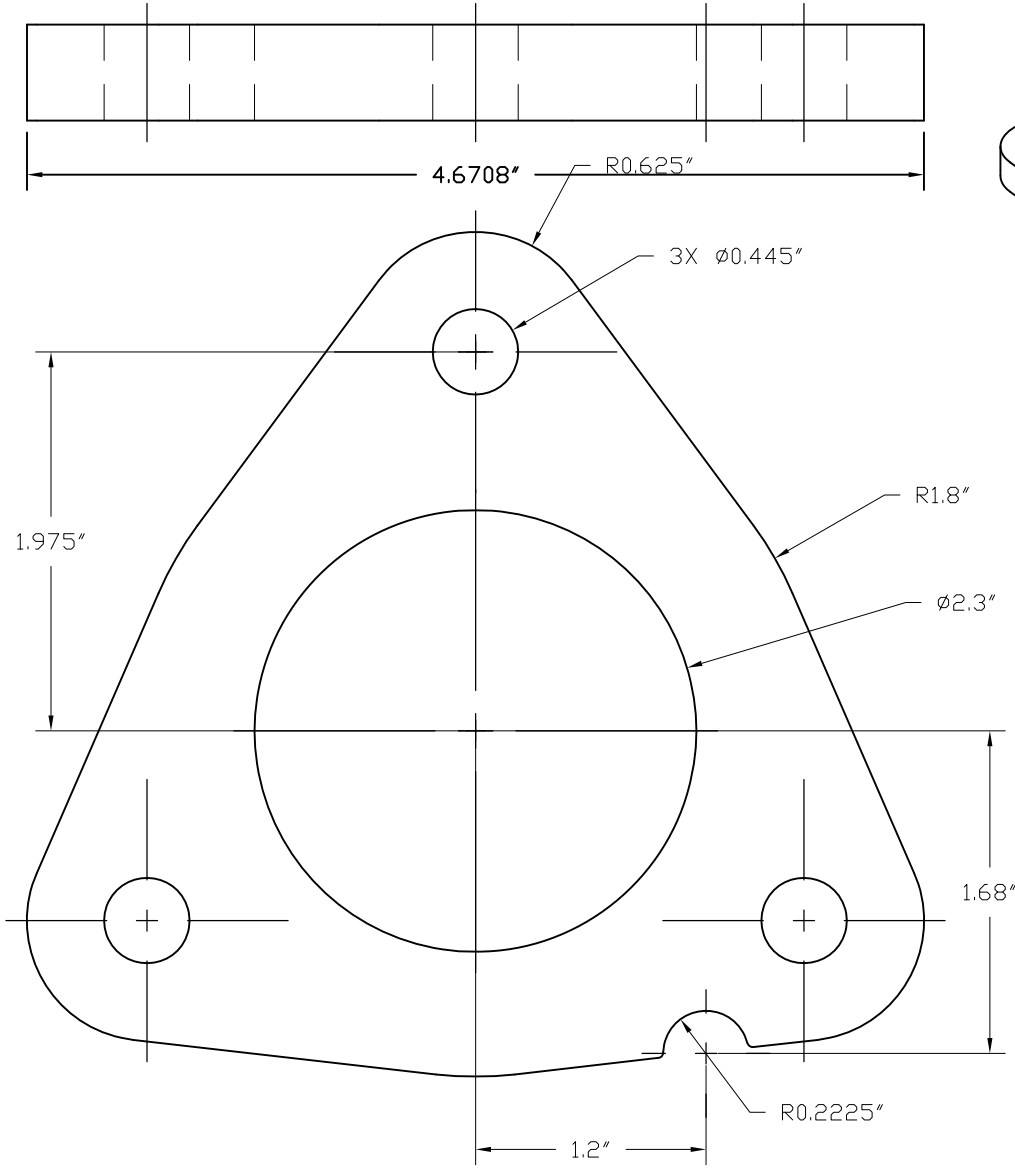

Item	Description	QTY.	Part No.
1	Stl Sheet HRPO .500 x 48 x 48"	1.05	116326

DO NOT SCALE PRINT		CARSOUND EXHAUST SYSTEMS, INC. <small>Rancho Santa Margarita, California 92688</small>	
DIMENSIONS IN INCHES	PART WT./1000 PCS.	TITLE FLANGE, 3-BOLT, 2.30x3.95x.445x.50" HRPO	
DRAWN A.COPENHAVER	DATE 08/06/02	SUPERCEDES DWG NO.	REFERENCE NO.
APPROVED	DATE	SCALE NONE	SIZE A
CUSTOMER CAR SOUND	CAR SOUND ITEM NO. 104322	DWG NO. D-00009272	REV 001