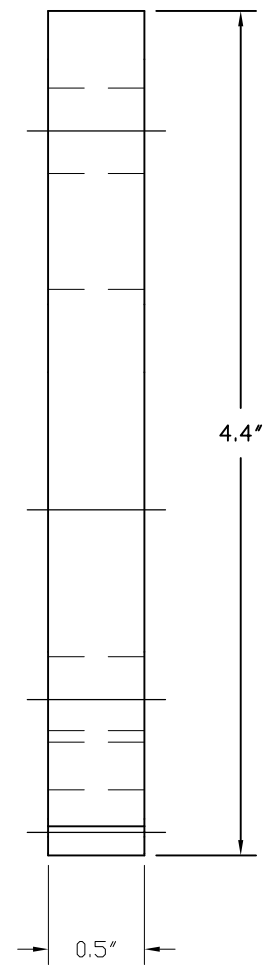

Item	Description	QTY.	Part No.
1	Stl Sheet HRPO .500 x 48 x 48"	1.05	116326

DO NOT SCALE PRINT		CARSOUND EXHAUST SYSTEMS, INC. <small>Rancho Santa Margarita, California 92688</small>	
DIMENSIONS IN INCHES	PART WT./1000 PCS.	TITLE FLANGE, 3-BOLT, 2.30x3.95x.445x.50" HRPO	
DRAWN A.COPENHAVER	DATE 08/06/02	SUPERCEDES DWG NO.	REFERENCE NO.
APPROVED	DATE	SCALE NONE	SIZE A
CUSTOMER CAR SOUND	CAR SOUND ITEM NO. 104322	DWG NO. D-00009272	REV 001