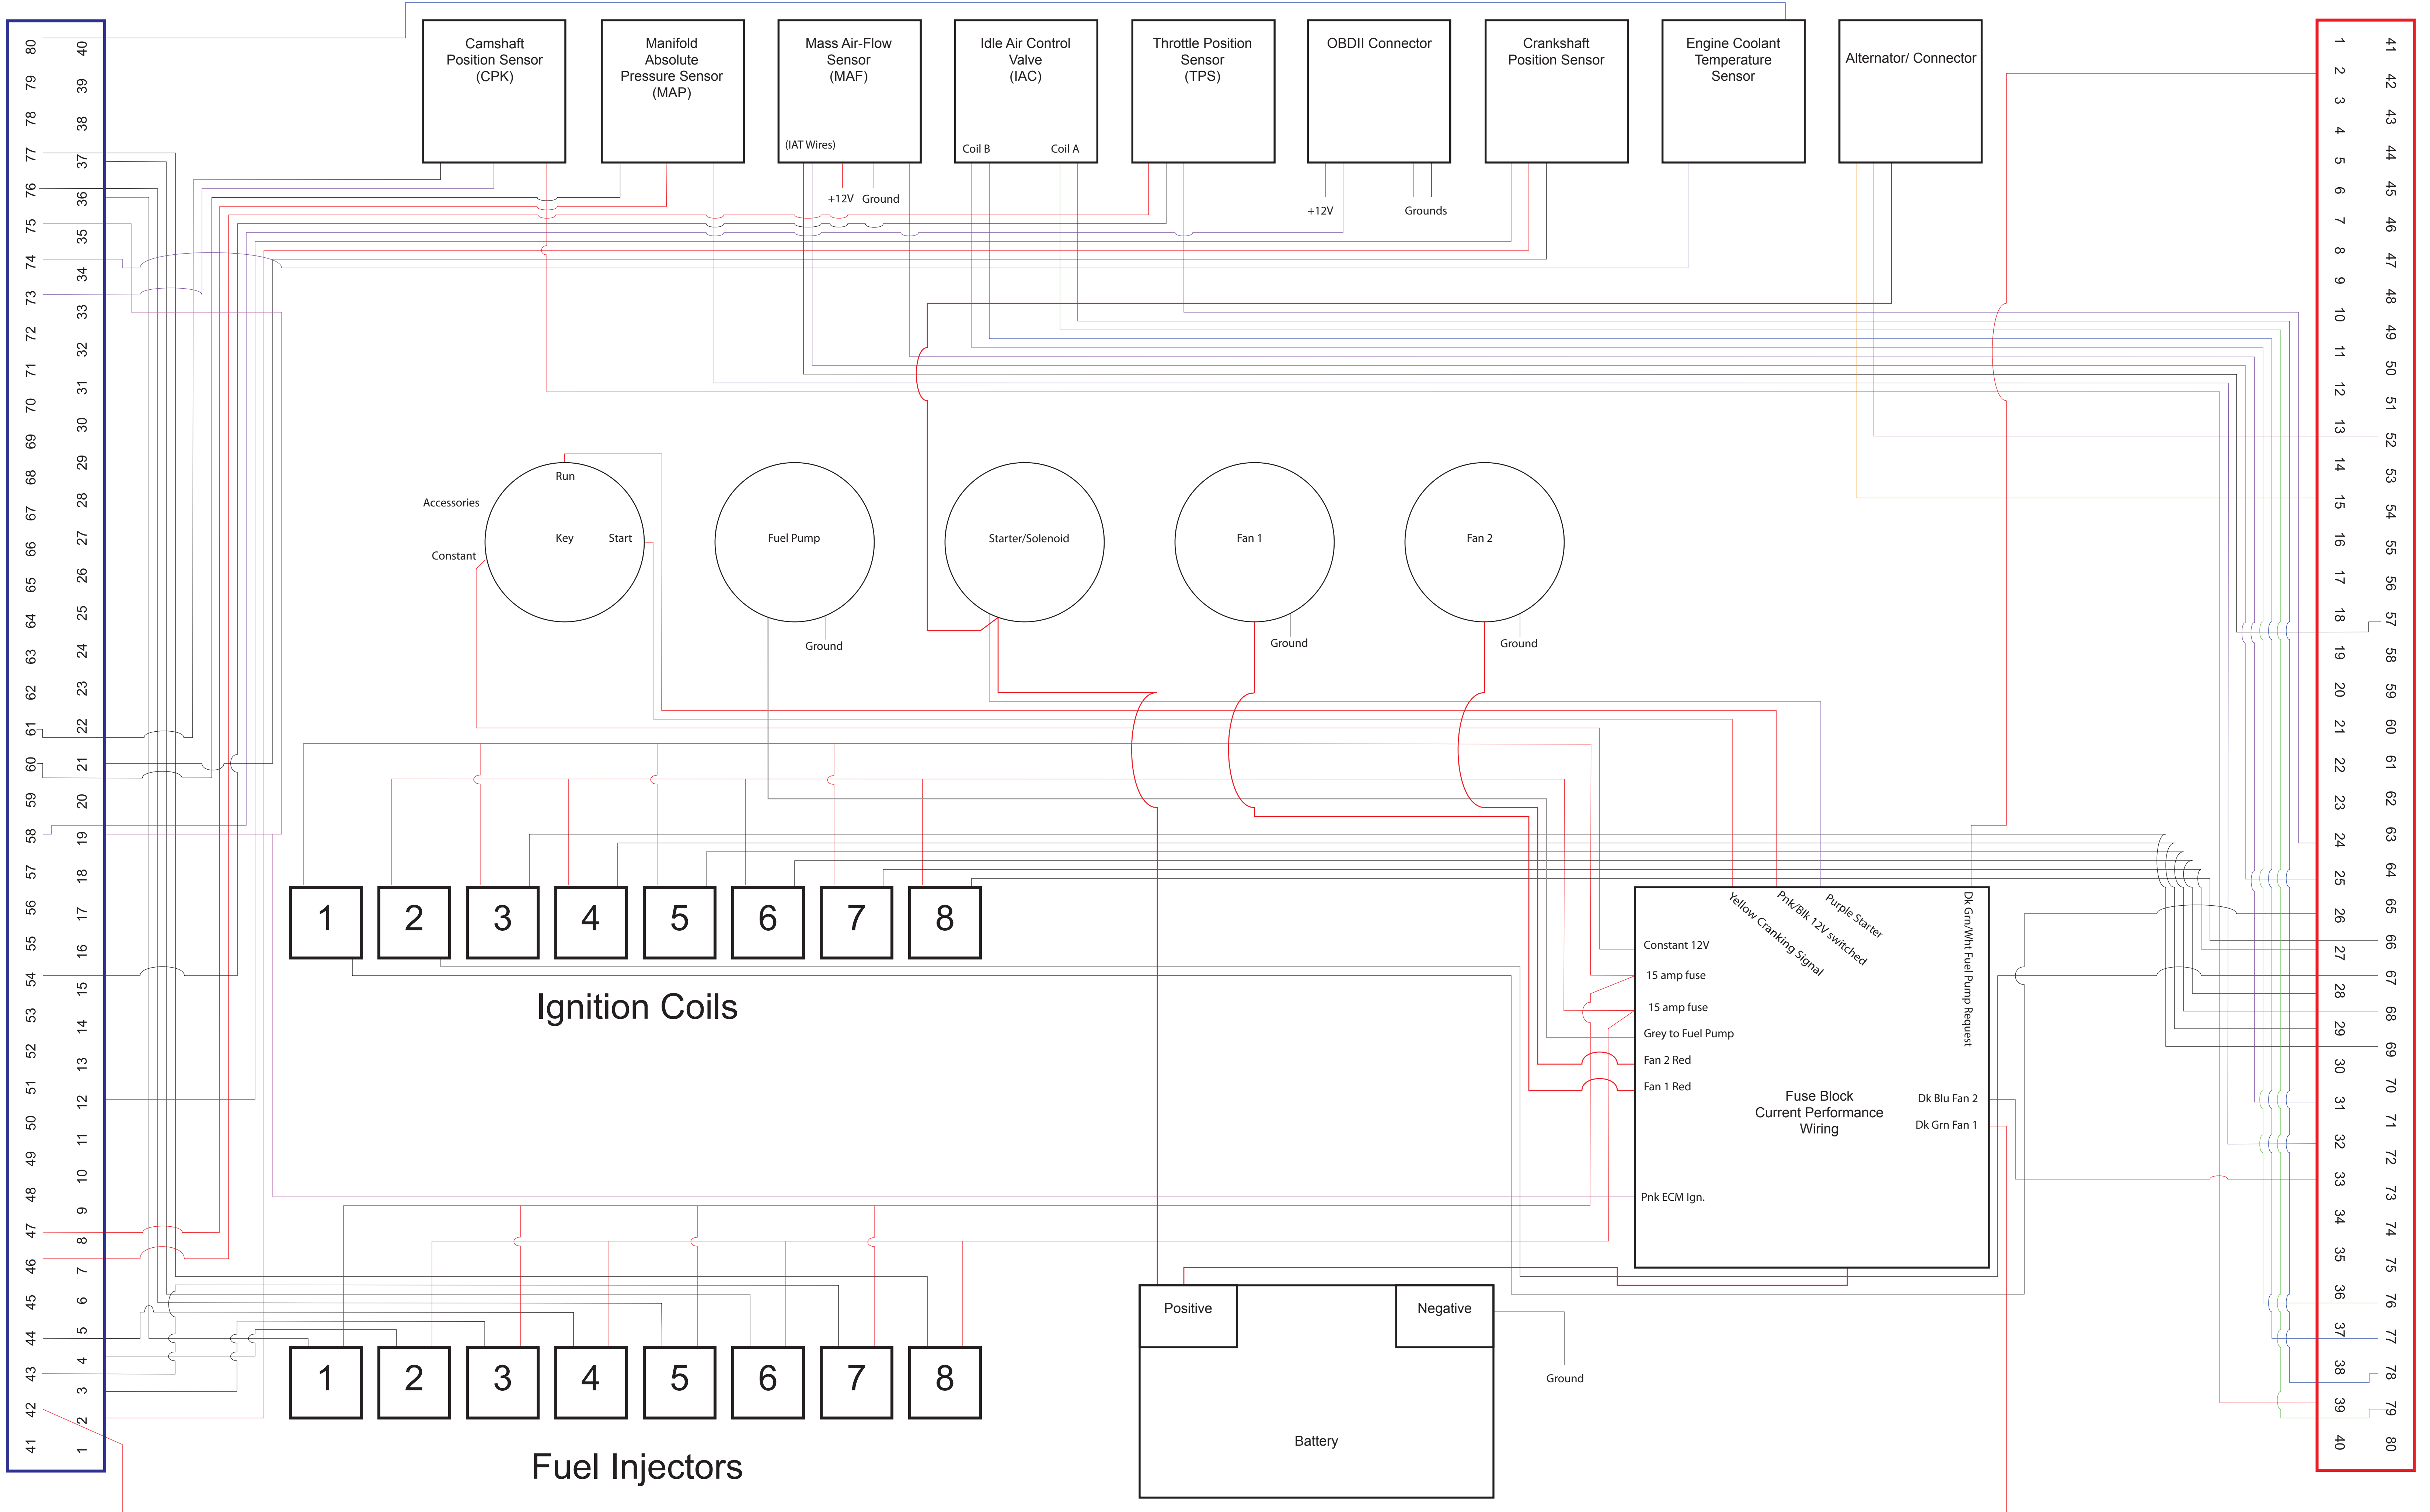

99-02 Vortec (4.8L, 5.3L and 6.0L) Wiring Diagram

C1-Blue Connector

C2-Red Connector