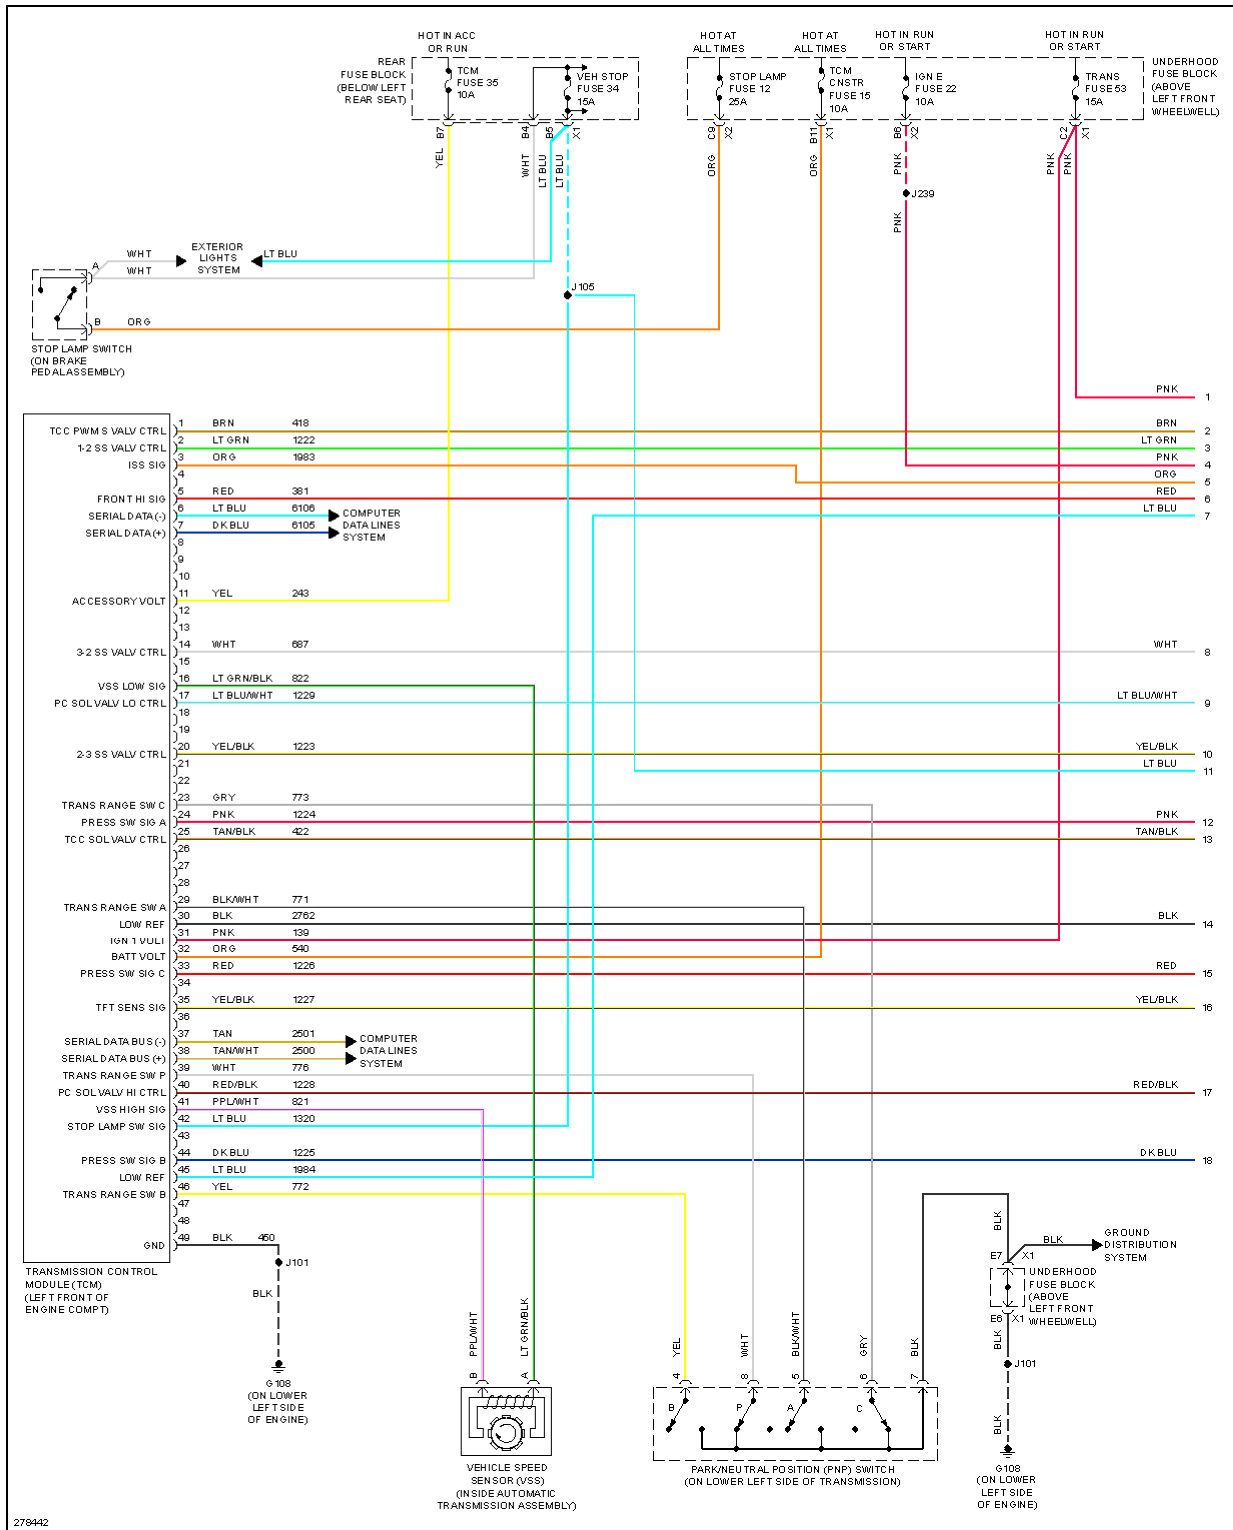

2008 Chevrolet TrailBlazer

SYSTEM WIRING DIAGRAMS

Fig. 76: A/T Circuit (1 of 2)

2738442