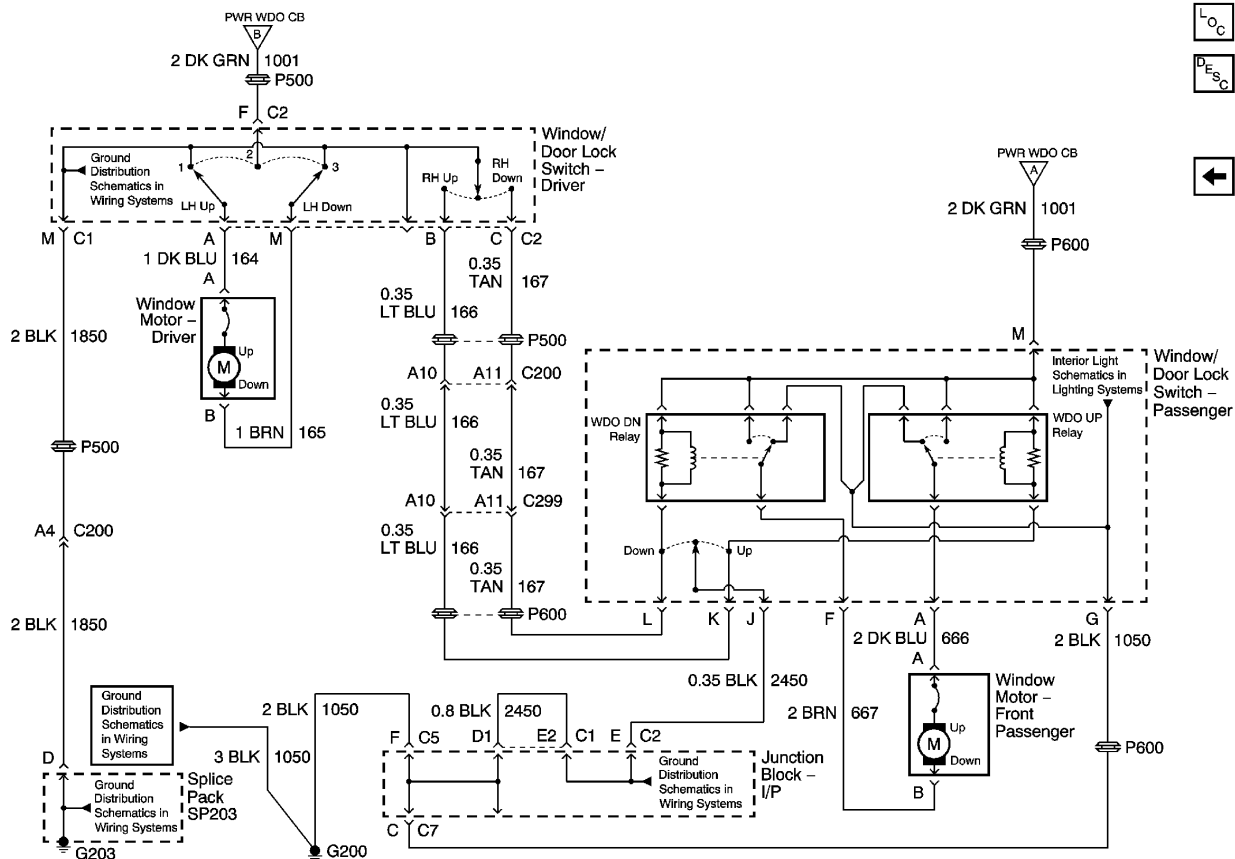

Document ID# 700932  
2001 Chevrolet/Geo Chevy C  
Silverado - 2WD

<- Back

Forward ->

Print

**FIGURE Window/Door Lock Switch, Window Relays, G200(c)**

Document ID# 700932  
2001 Chevrolet/Geo Chevy C  
Silverado - 2WD