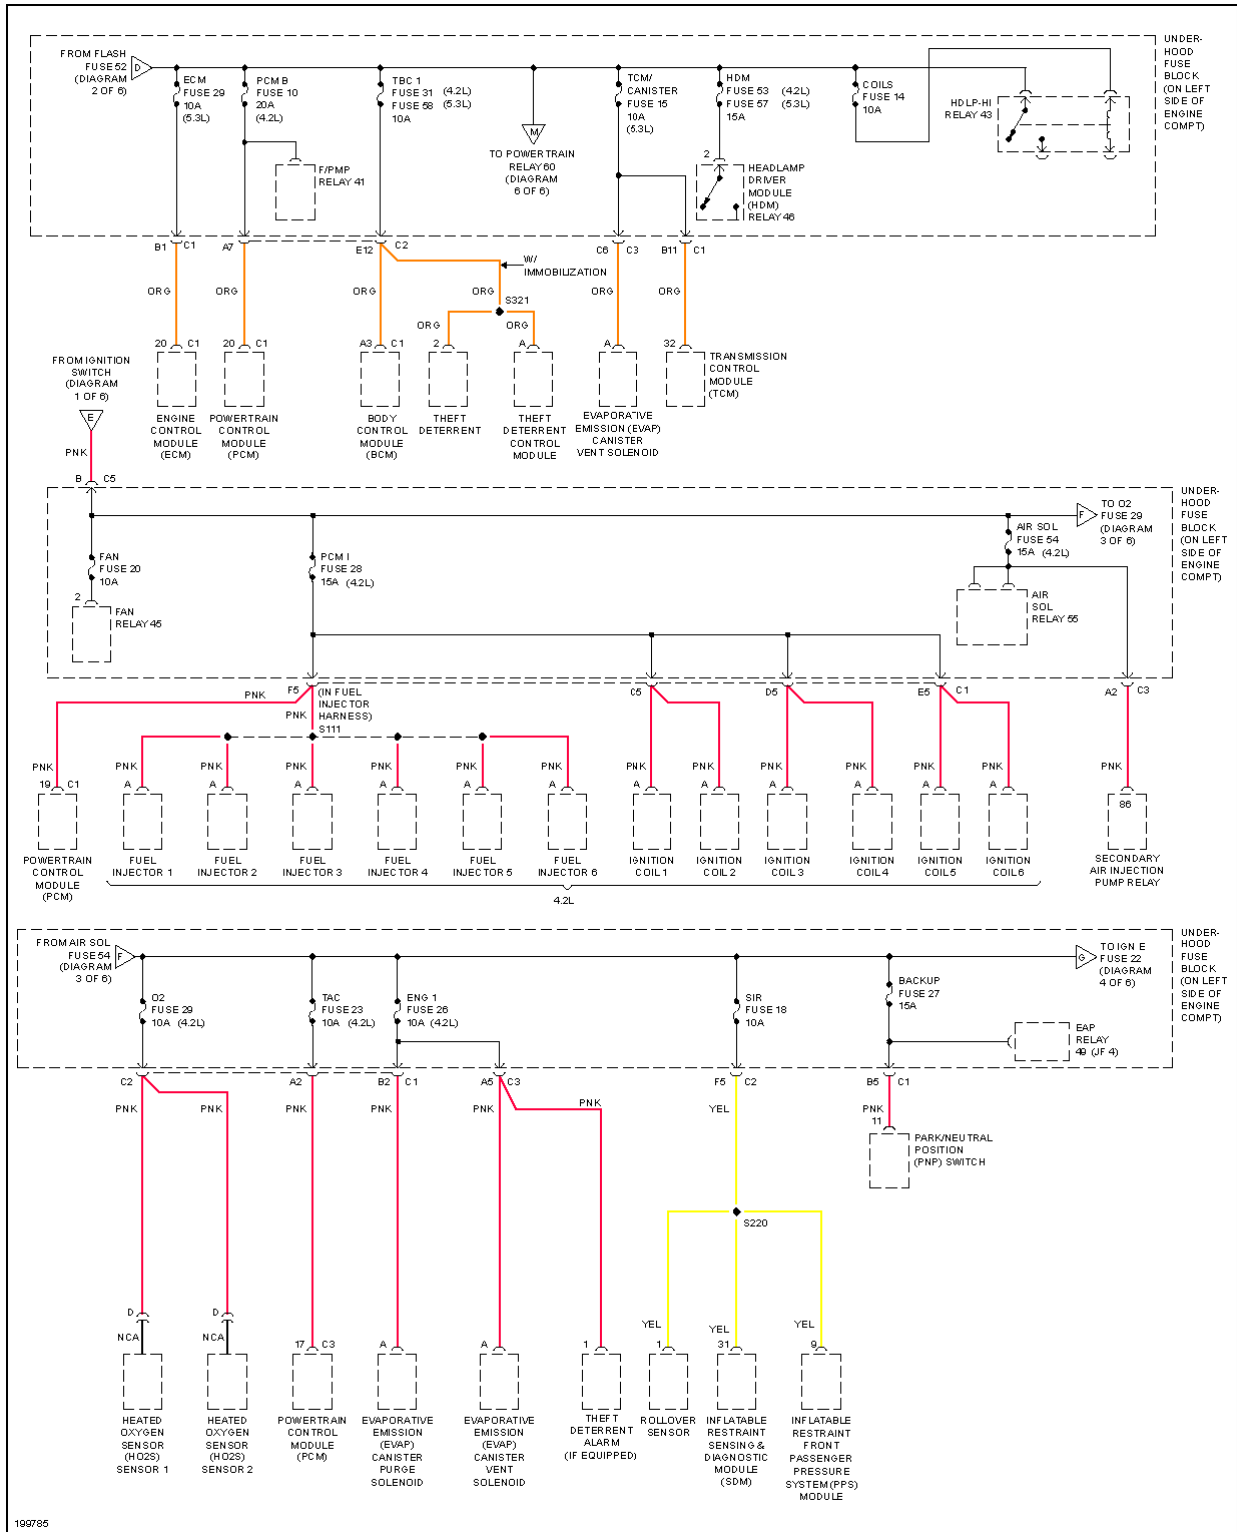

# 2005 Chevrolet TrailBlazer

## SYSTEM WIRING DIAGRAMS

### Fig. 55: Power Distribution Circuit (3 of 6)

199785