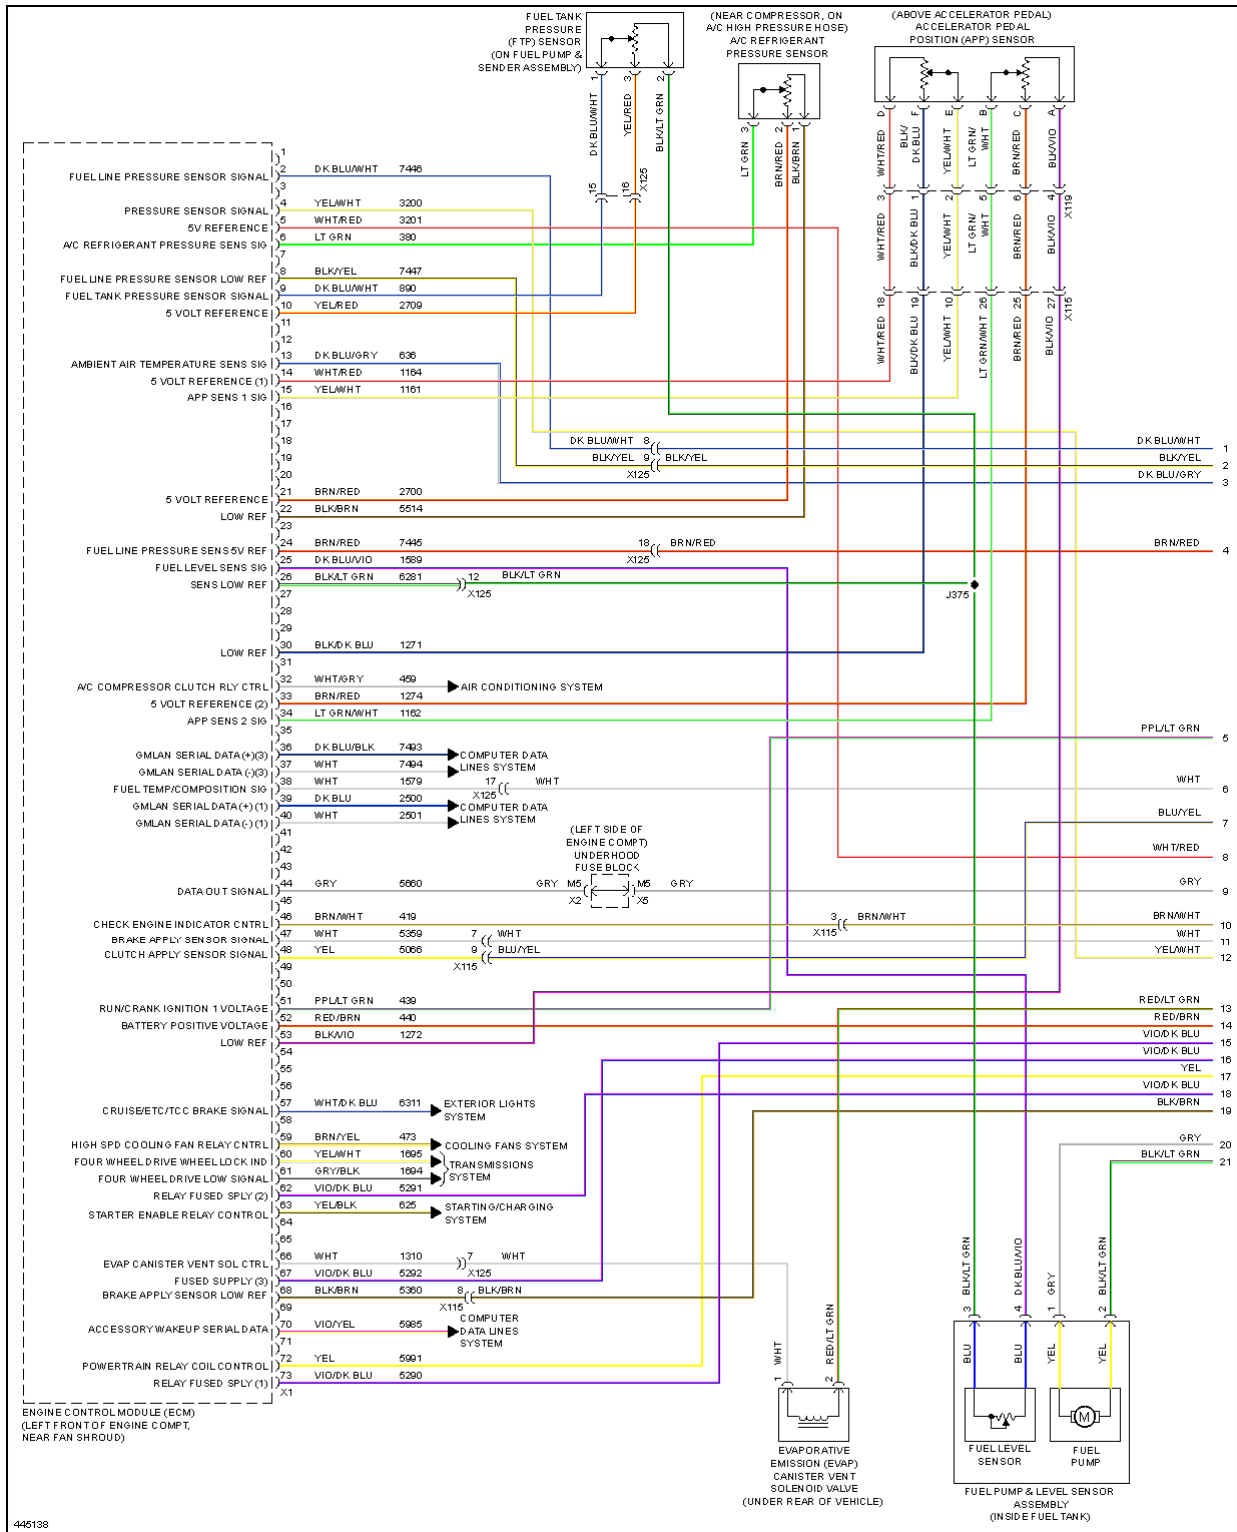

# 2014 Chevrolet Silverado 1500 LTZ

## SYSTEM WIRING DIAGRAMS

### Fig. 38: 6.2L VIN J, Engine Performance Circuit (1 of 6)

445138