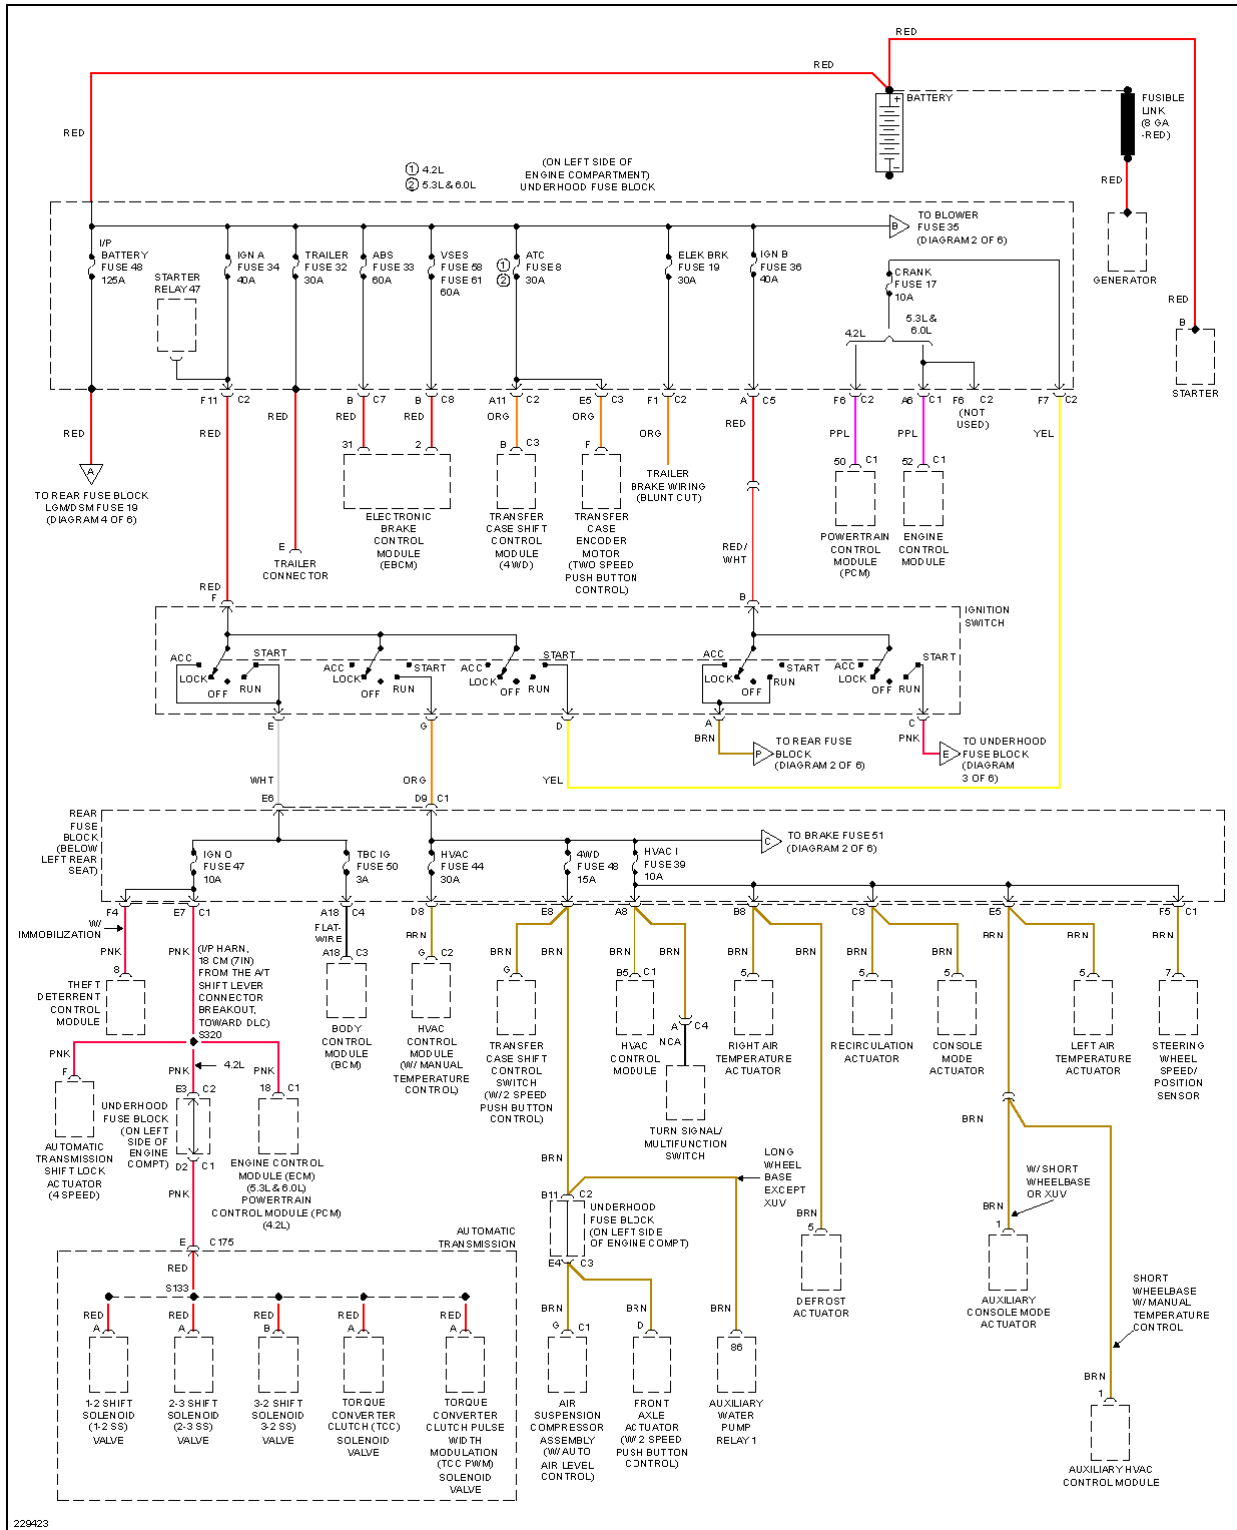

# 2006 Chevrolet TrailBlazer

## SYSTEM WIRING DIAGRAMS

### Fig. 61: Power Distribution Circuit (1 of 6)

220423