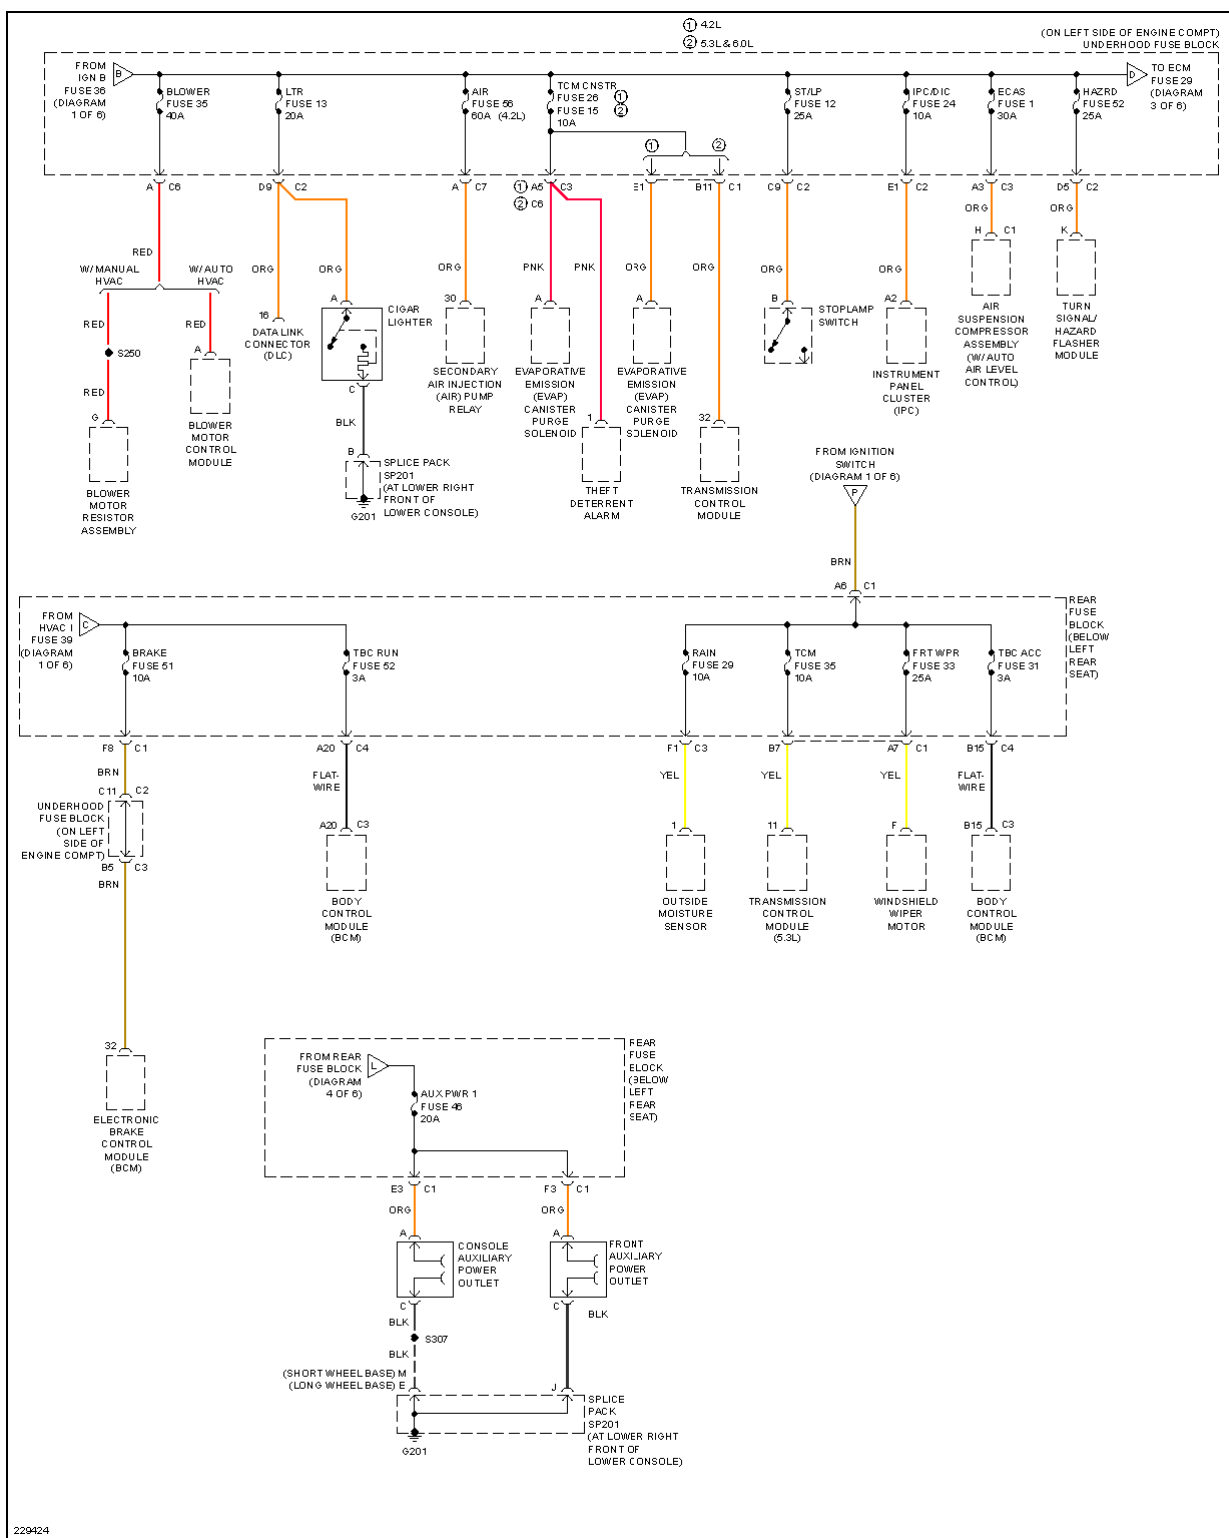

2006 Chevrolet TrailBlazer

SYSTEM WIRING DIAGRAMS

Fig. 62: Power Distribution Circuit (2 of 6)

220424