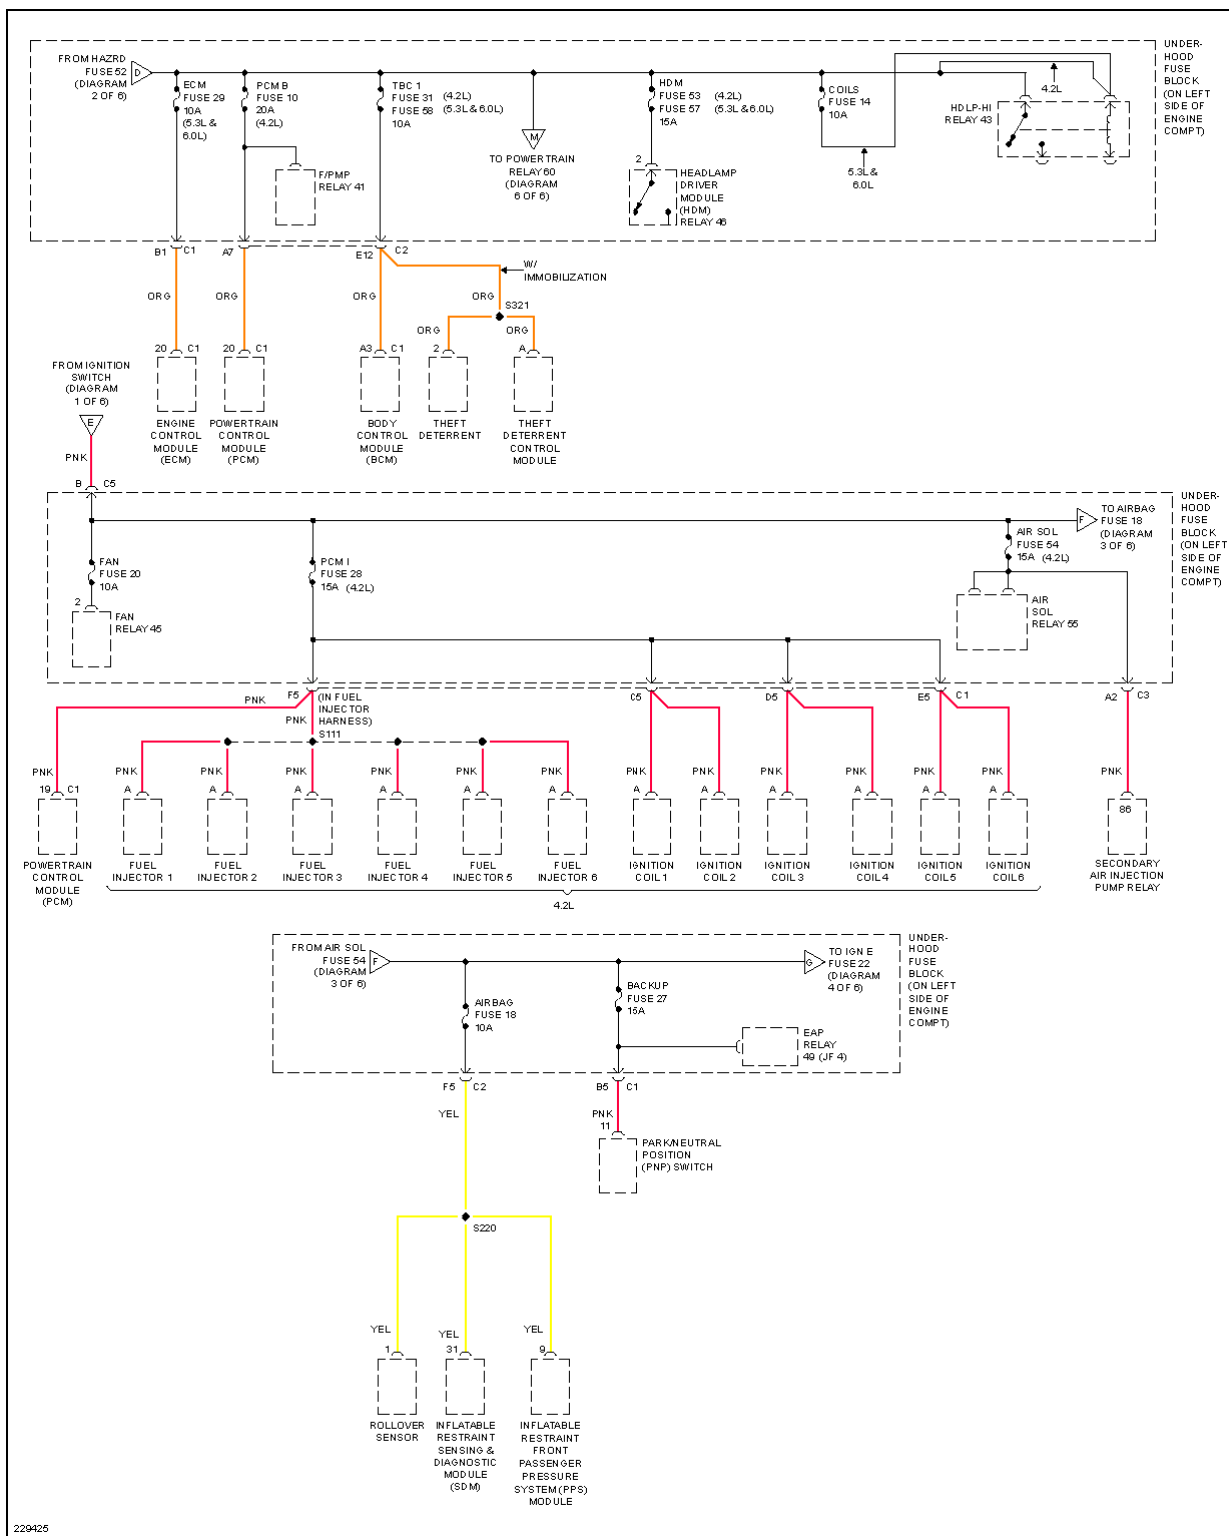

2006 Chevrolet TrailBlazer

SYSTEM WIRING DIAGRAMS

Fig. 63: Power Distribution Circuit (3 of 6)

220425