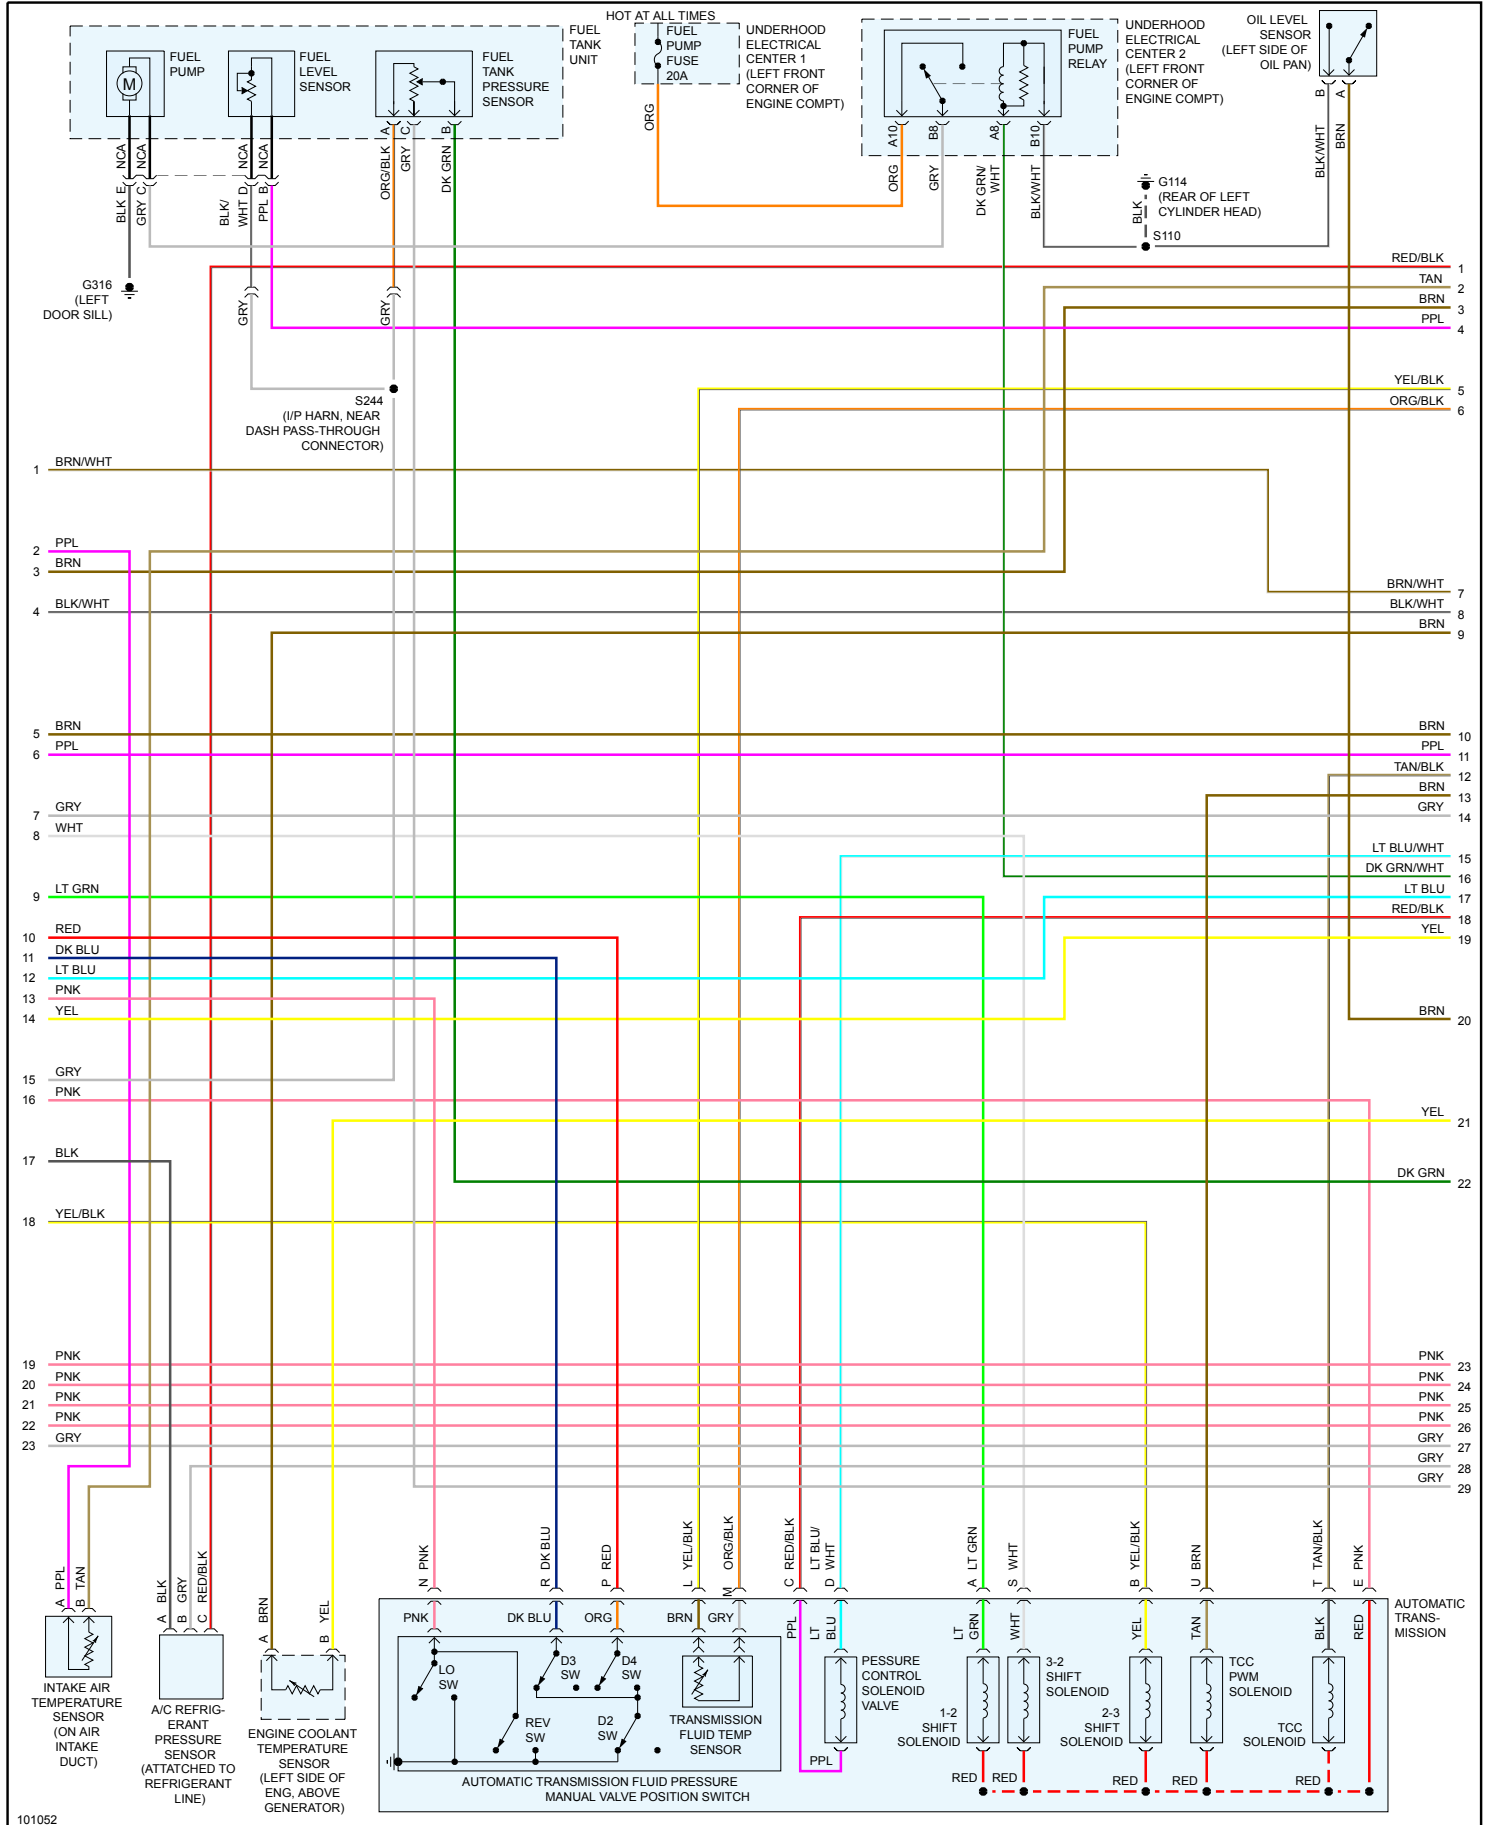

1998 Chevrolet Camaro V8-5.7L VIN G

Vehicle > Powertrain Management > Diagrams > Electrical - Interactive Color (Non OE)

Engine Controls - Page 1 of 4

1998 Chevrolet Camaro V8-5.7L VIN G

Vehicle > Powertrain Management > Diagrams > Electrical - Interactive Color (Non OE)

Engine Controls - Page 2 of 4

1998 Chevrolet Camaro V8-5.7L VIN G

Vehicle > Powertrain Management > Diagrams > Electrical - Interactive Color (Non OE)

Engine Controls - Page 3 of 4

1998 Chevrolet Camaro V8-5.7L VIN G

Vehicle > Powertrain Management > Diagrams > Electrical - Interactive Color (Non OE)

Engine Controls - Page 4 of 4