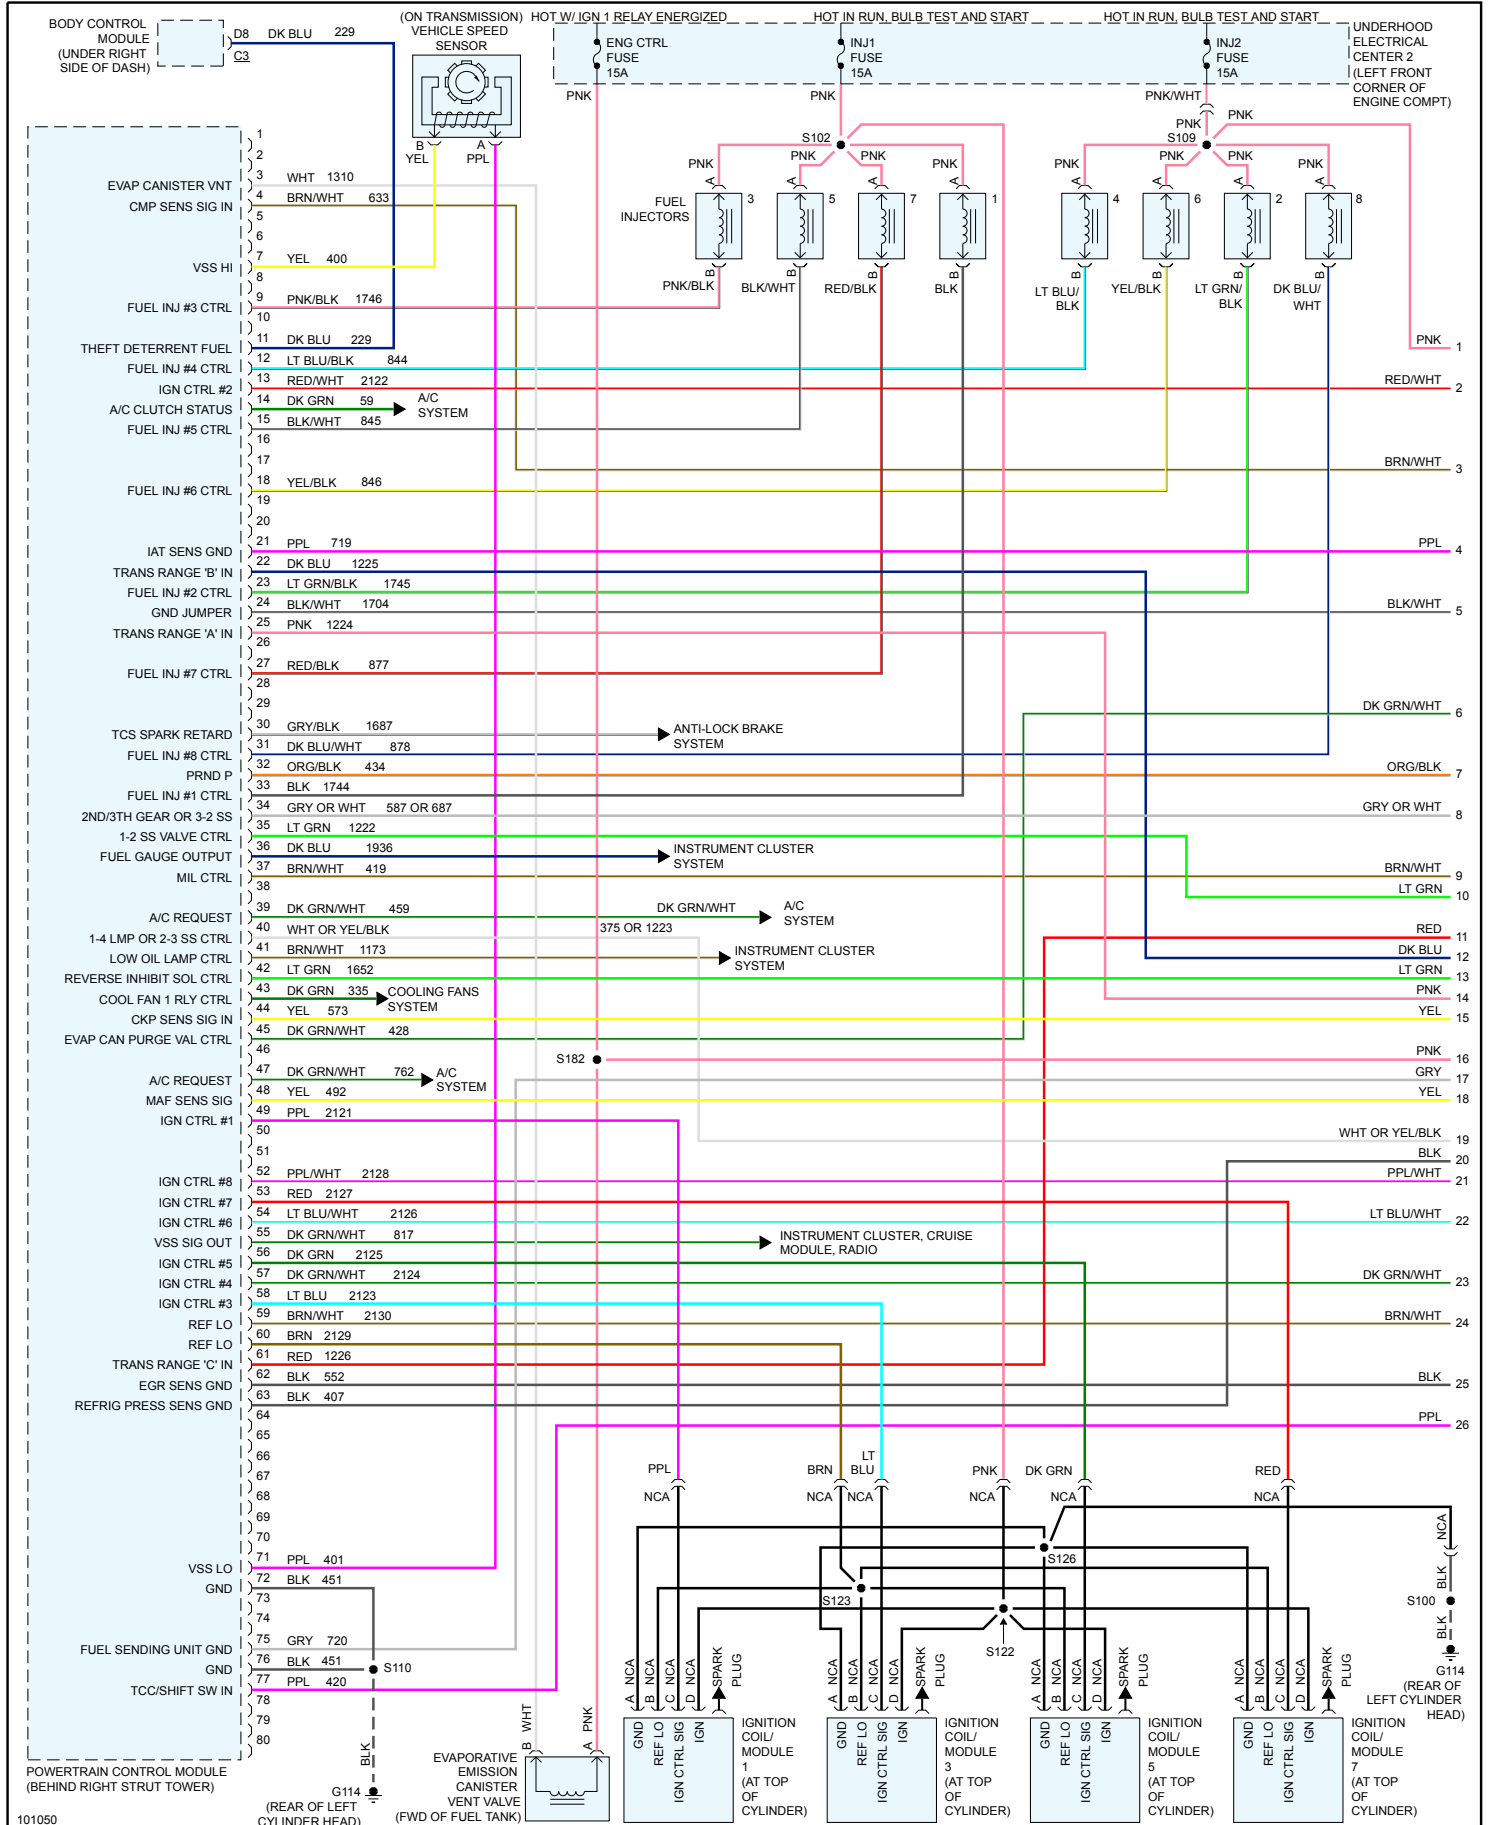

1998 Chevrolet Camaro V8-5.7L VIN G

Vehicle > Powertrain Management > Diagrams > Electrical - Interactive Color (Non OE)

Engine Controls - Page 1 of 4

1998 Chevrolet Camaro V8-5.7L VIN G

Vehicle > Powertrain Management > Diagrams > Electrical - Interactive Color (Non OE)

Engine Controls - Page 2 of 4

1998 Chevrolet Camaro V8-5.7L VIN G

Vehicle > Powertrain Management > Diagrams > Electrical - Interactive Color (Non OE)

Engine Controls - Page 3 of 4

1998 Chevrolet Camaro V8-5.7L VIN G

Vehicle > Powertrain Management > Diagrams > Electrical - Interactive Color (Non OE)

Engine Controls - Page 4 of 4