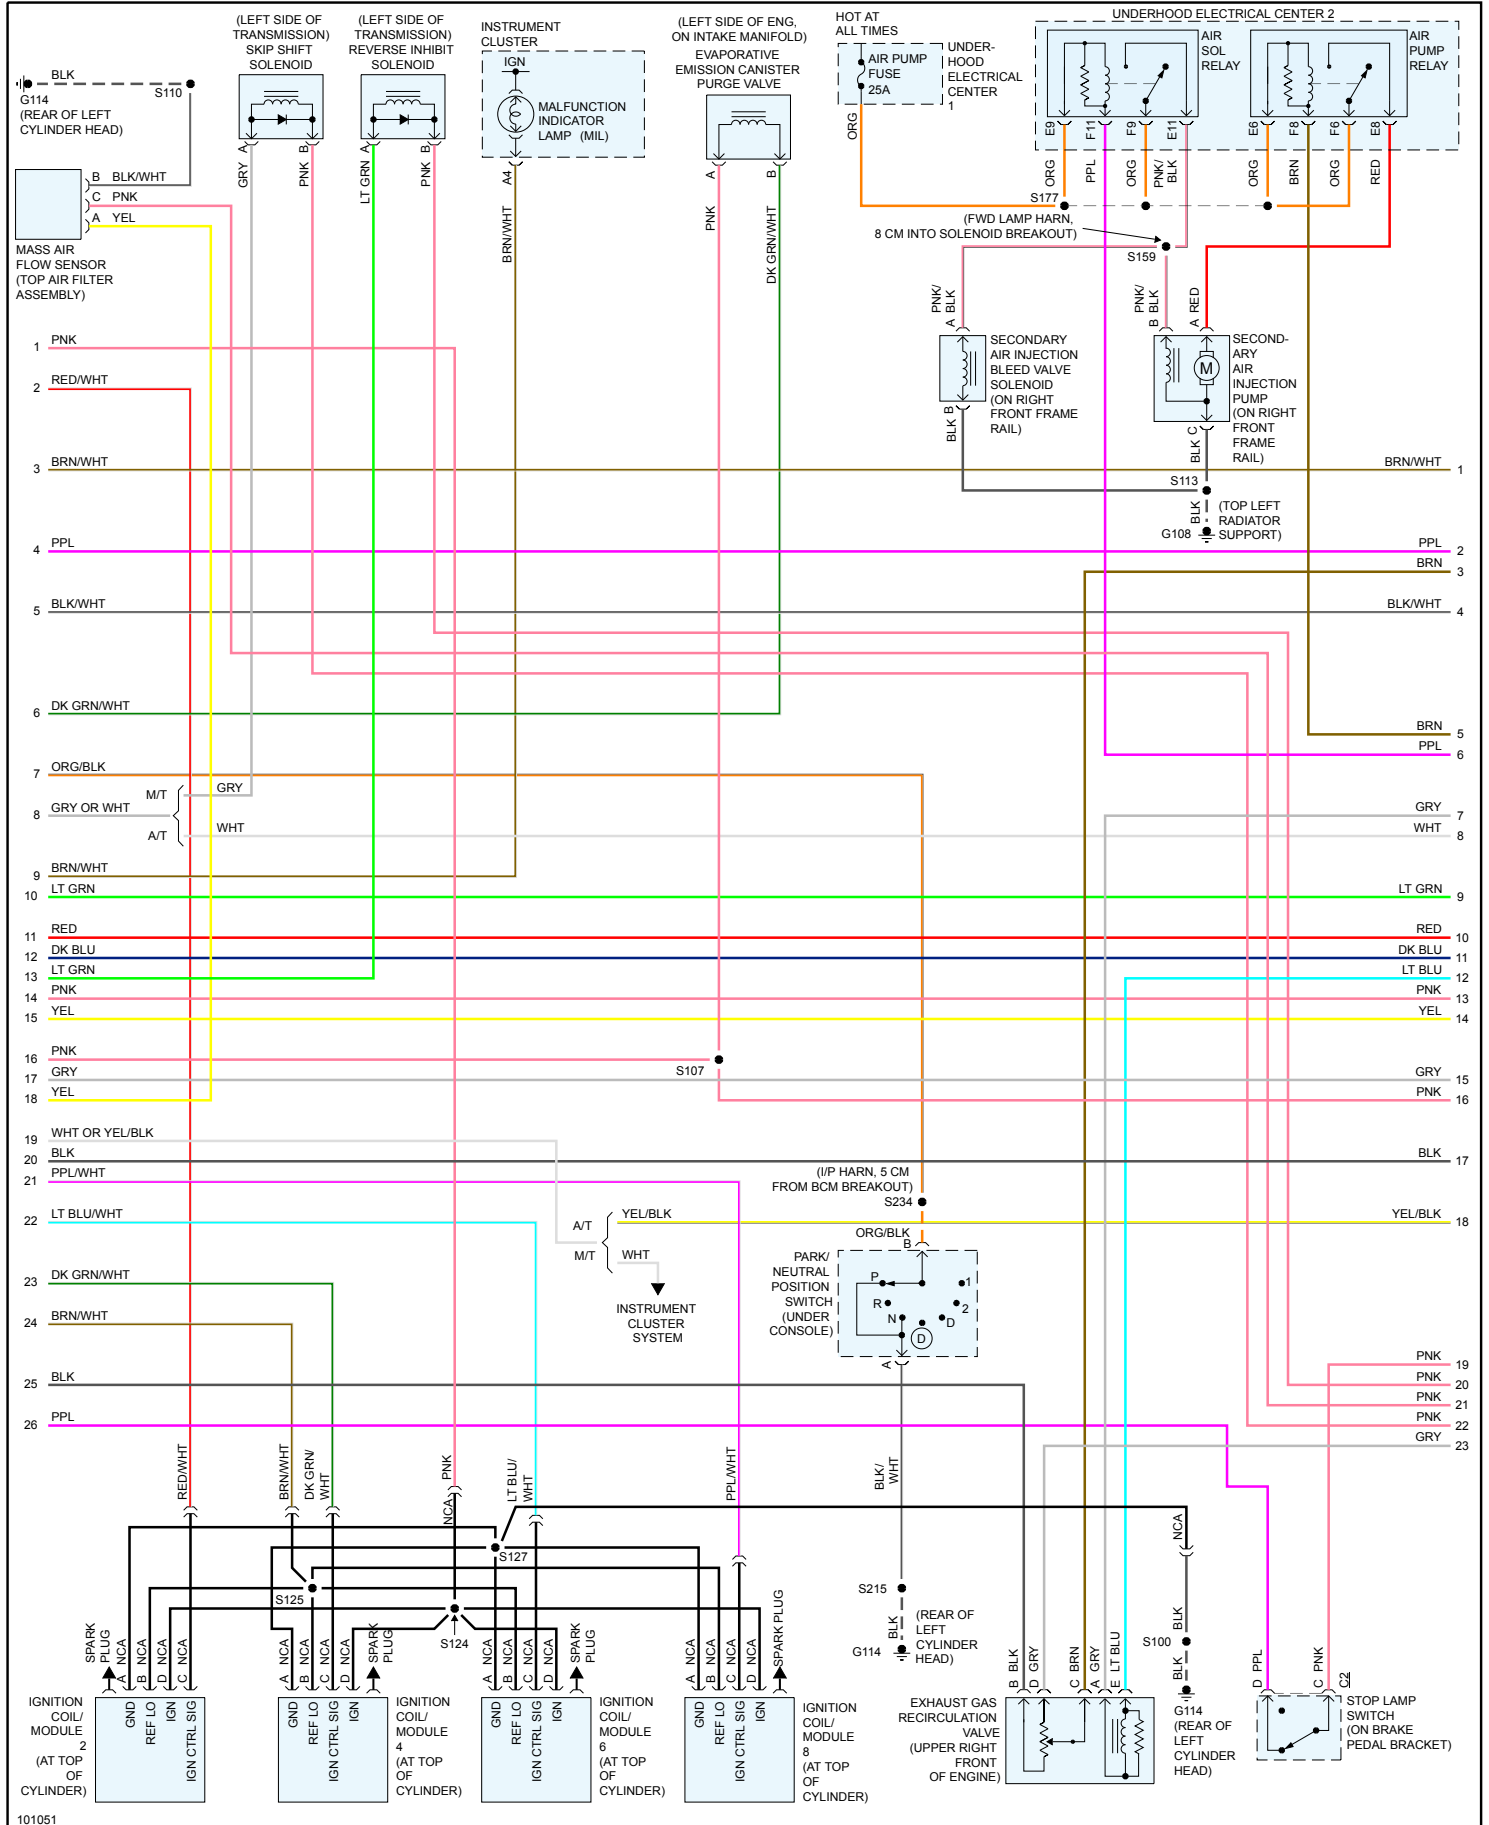

1998 Chevrolet Camaro V8-5.7L VIN G

Vehicle > Powertrain Management > Diagrams > Electrical - Interactive Color (Non OE)

Engine Controls - Page 1 of 4

1998 Chevrolet Camaro V8-5.7L VIN G

Vehicle > Powertrain Management > Diagrams > Electrical - Interactive Color (Non OE)

Engine Controls - Page 2 of 4

1998 Chevrolet Camaro V8-5.7L VIN G

Vehicle > Powertrain Management > Diagrams > Electrical - Interactive Color (Non OE)

Engine Controls - Page 3 of 4

1998 Chevrolet Camaro V8-5.7L VIN G

Vehicle > Powertrain Management > Diagrams > Electrical - Interactive Color (Non OE)

Engine Controls - Page 4 of 4