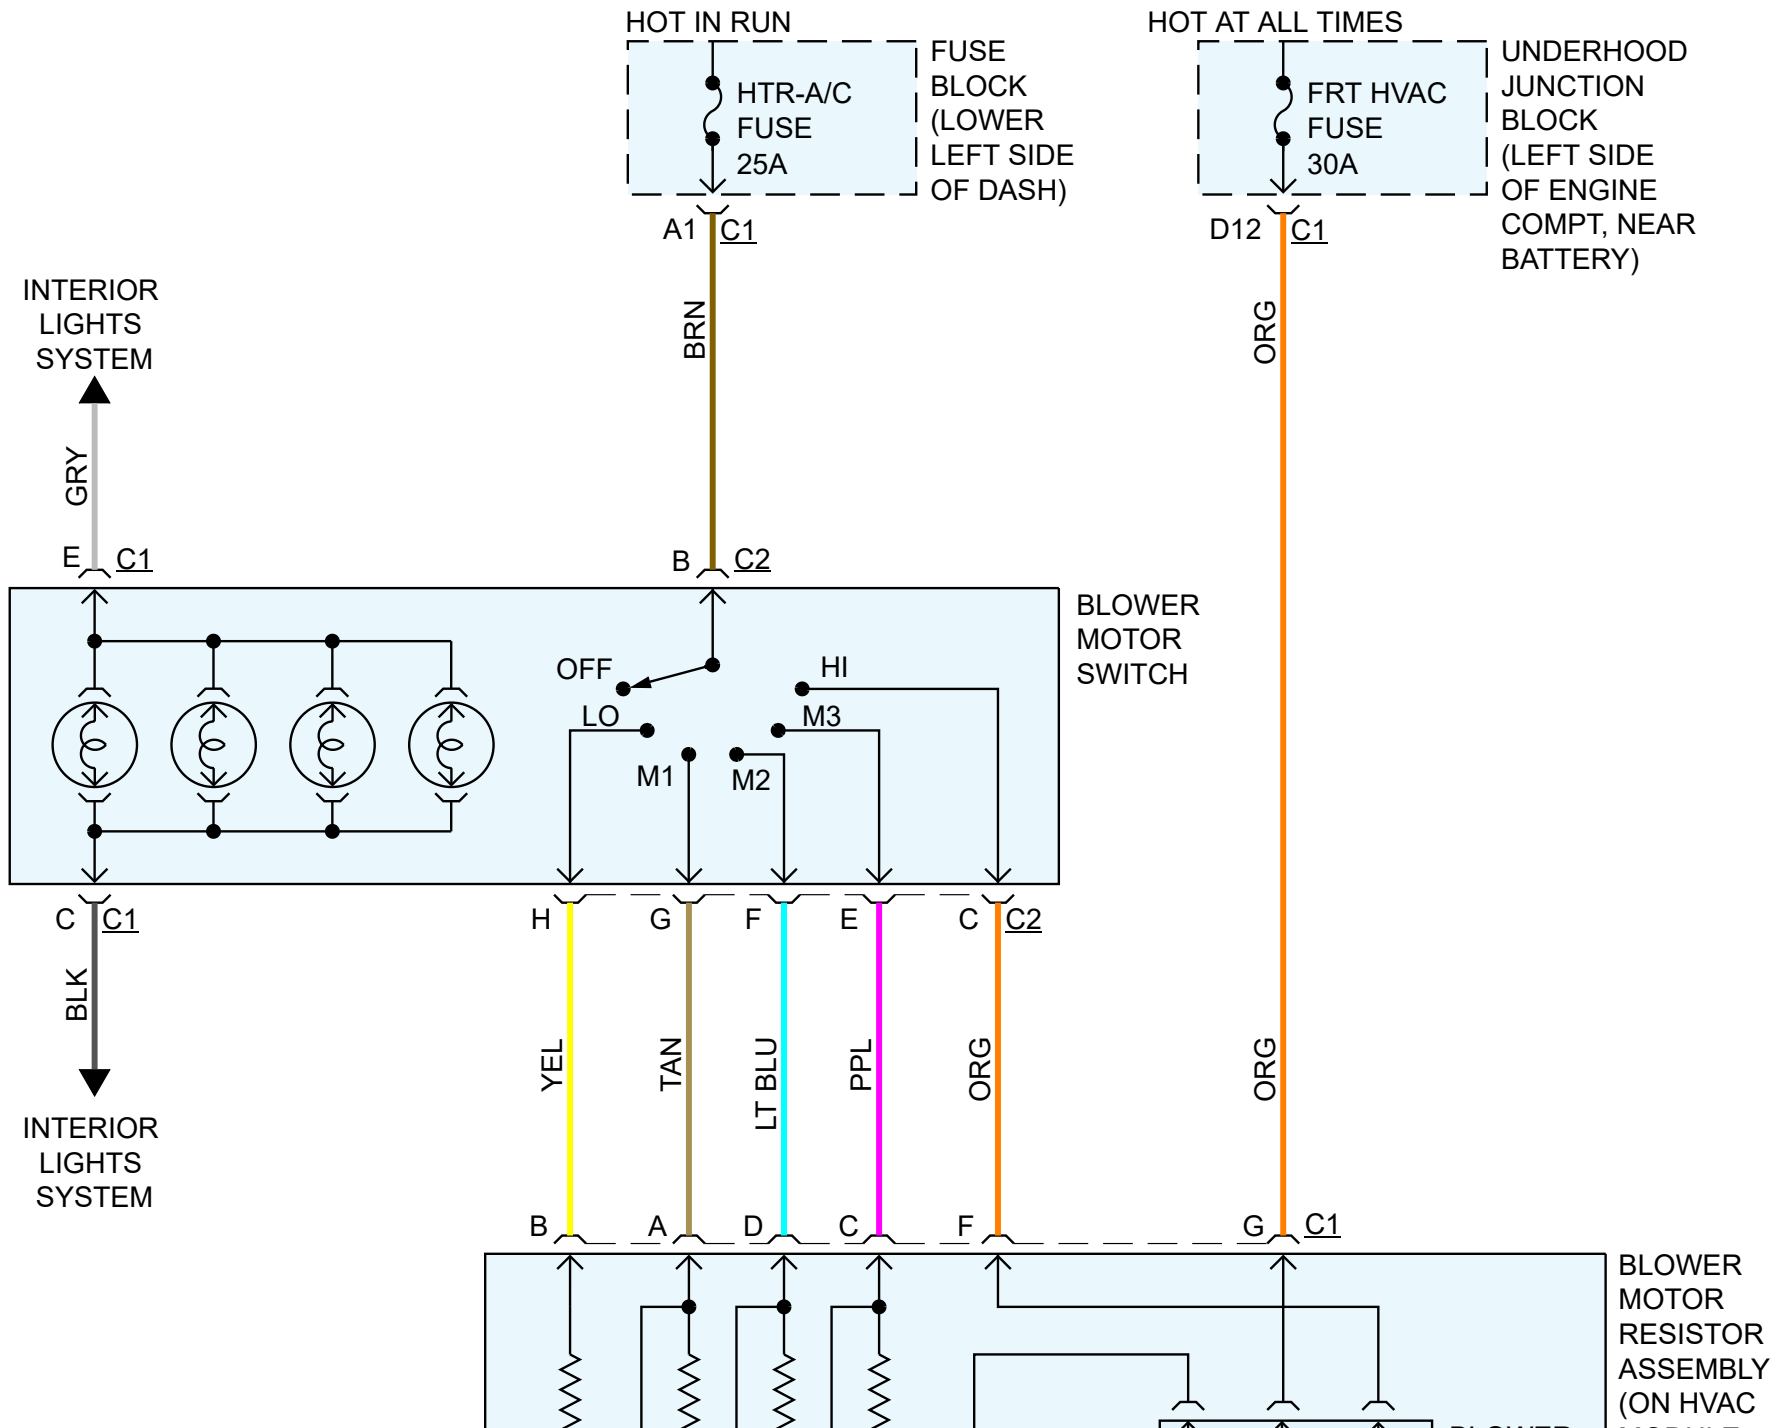

2000 GMC Truck K 2500 Truck 4WD V8-5.3L VIN T

Vehicle > Heating and Air Conditioning > Diagrams > Electrical - Interactive Color (Non OE)

Air Conditioning - Heater Circuit - Page 1 of 1

126435