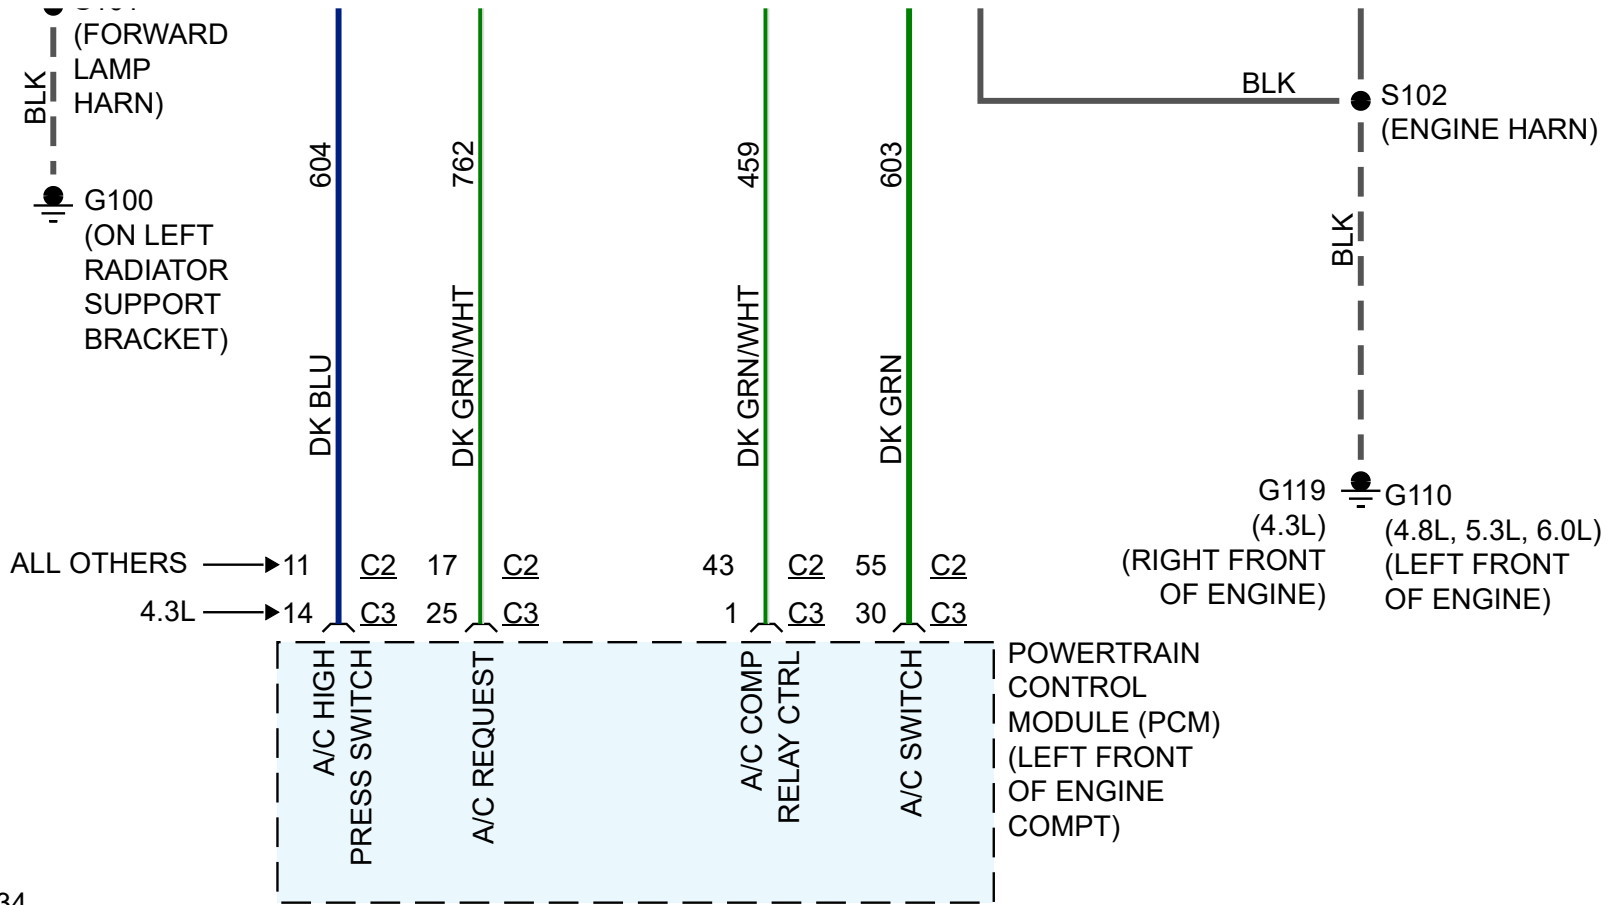

2000 GMC Truck K 2500 Truck 4WD V8-5.3L VIN T

Vehicle > Heating and Air Conditioning > Diagrams > Electrical - Interactive Color (Non OE)

Air Conditioning - Compressor Circuit - Page 1 of 1

126434