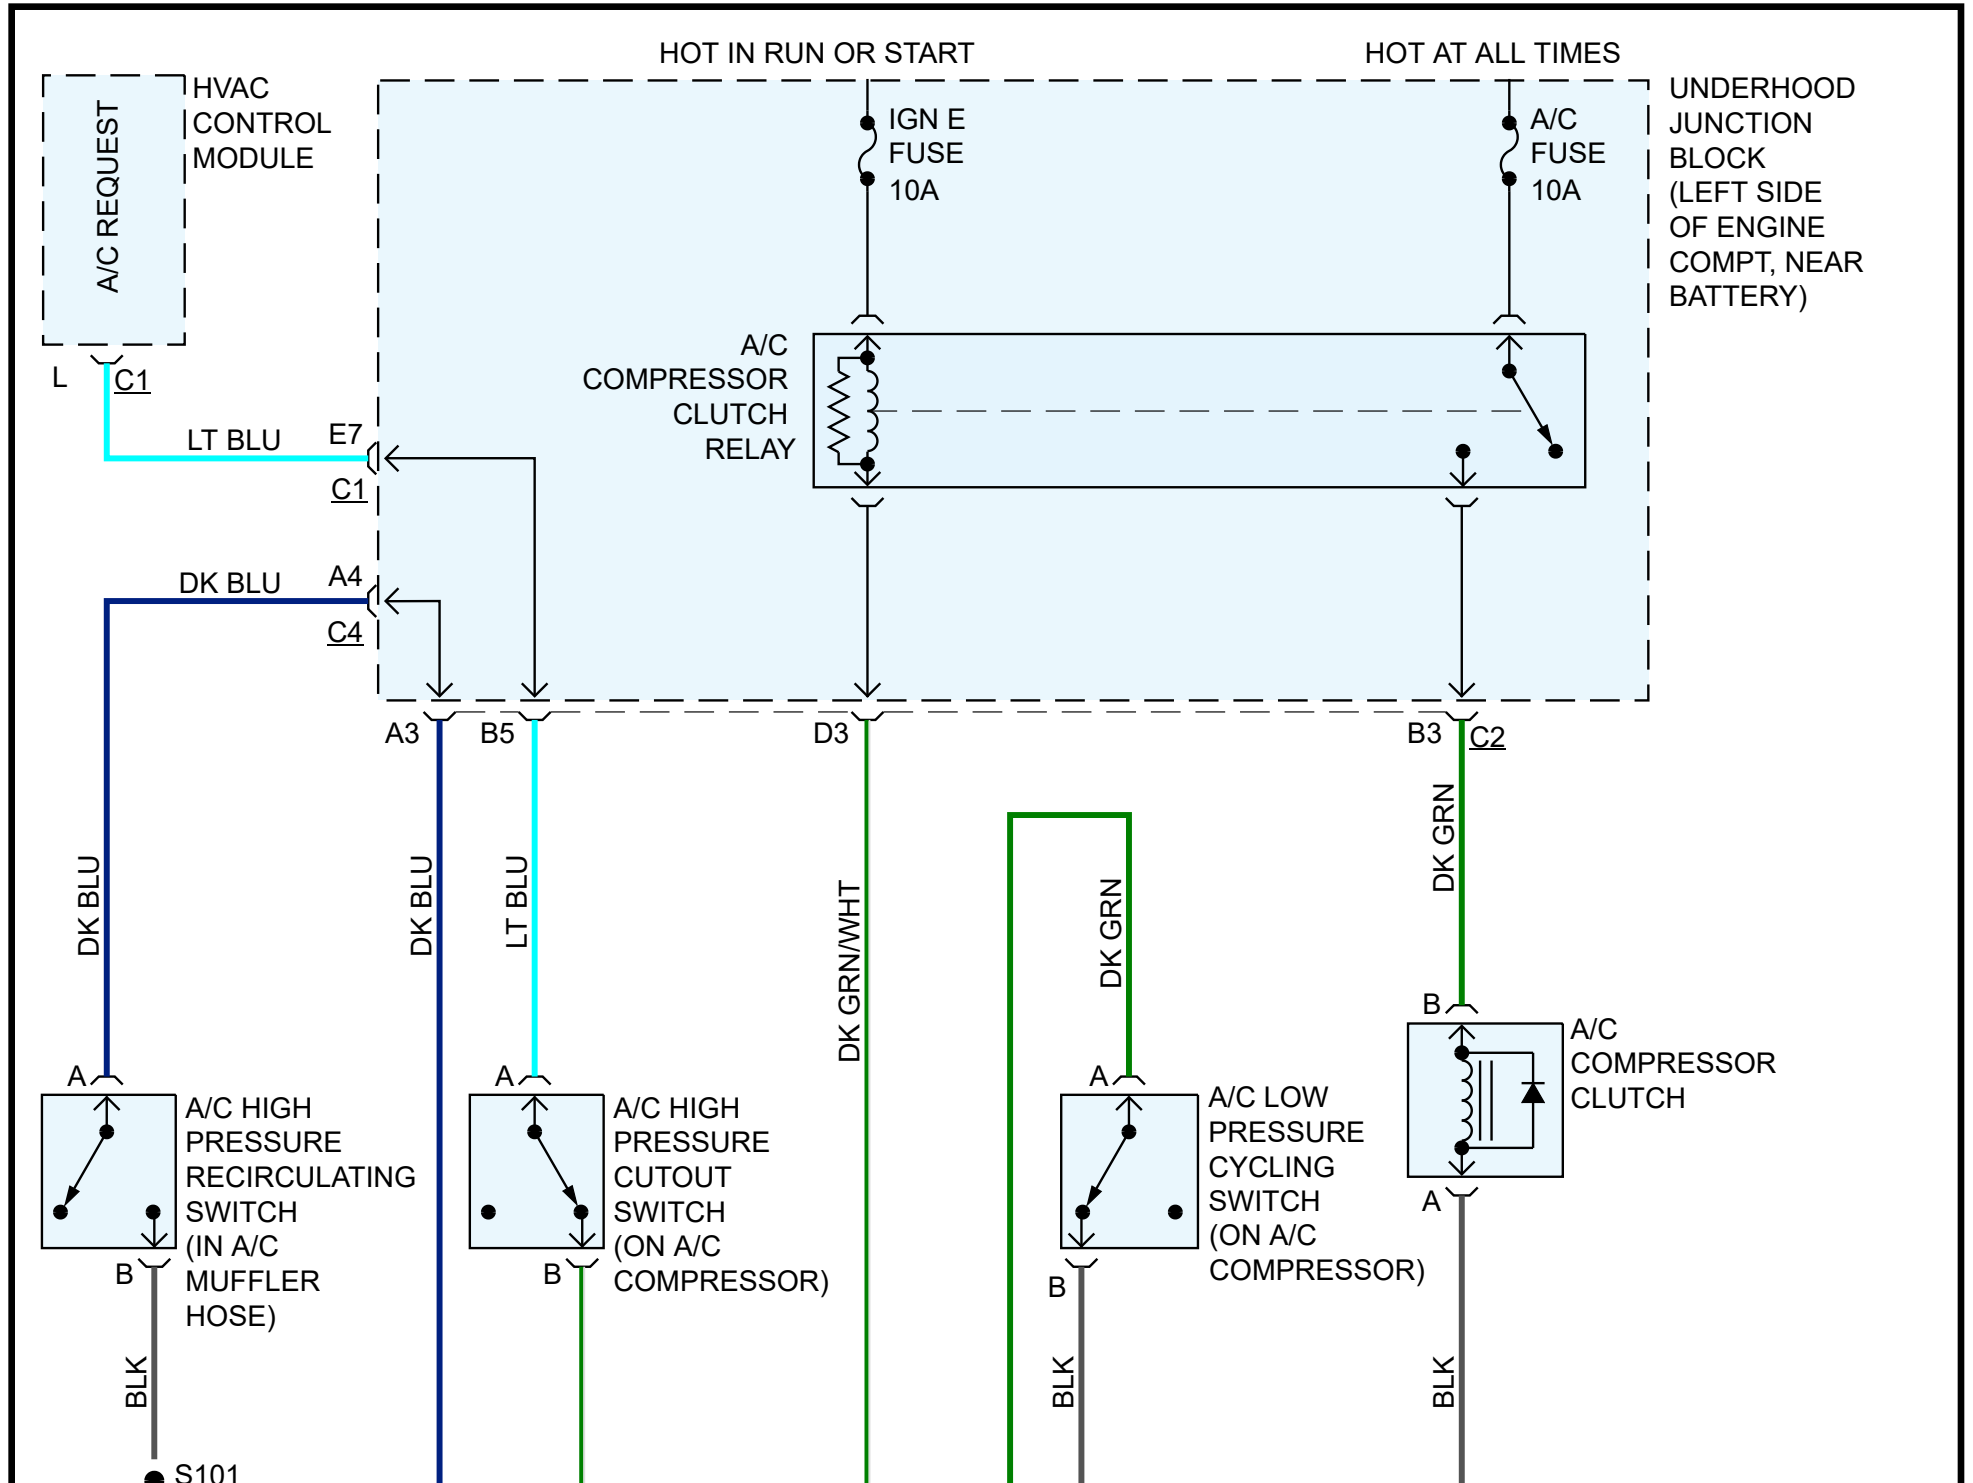

2000 GMC Truck K 2500 Truck 4WD V8-5.3L VIN T

Vehicle > Heating and Air Conditioning > Diagrams > Electrical - Interactive Color (Non OE)

Air Conditioning - Compressor Circuit - Page 1 of 1

126434