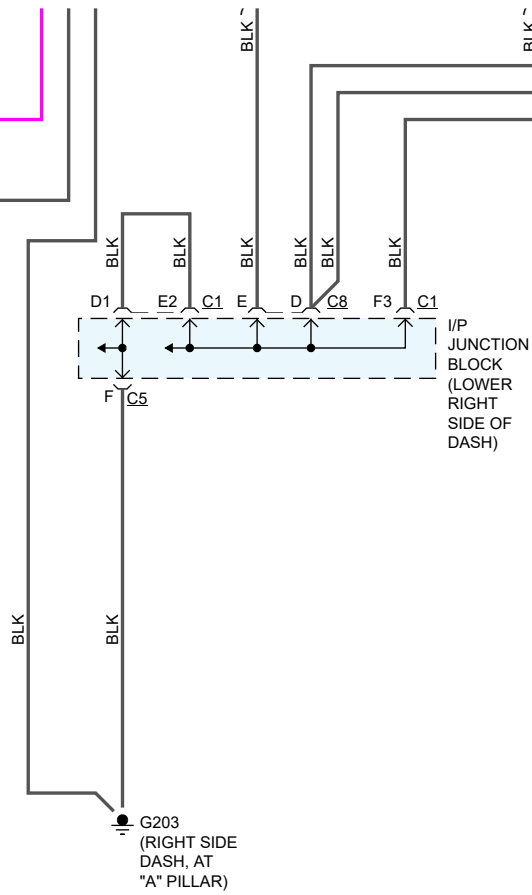

2000 GMC Truck K 2500 Truck 4WD V8-5.3L VIN T

Vehicle > Heating and Air Conditioning > Diagrams > Electrical - Interactive Color (Non OE)

Air Conditioning - Manual A/C Circuit (Up Level) - Page 1 of 1

RESISTOR ASSEMBLY (ON HVAC MODULE, NEAR BLOWER MOTOR)

BLOWER MOTOR (UNDER RIGHT SIDE OF DASH)

HVAC MODULE