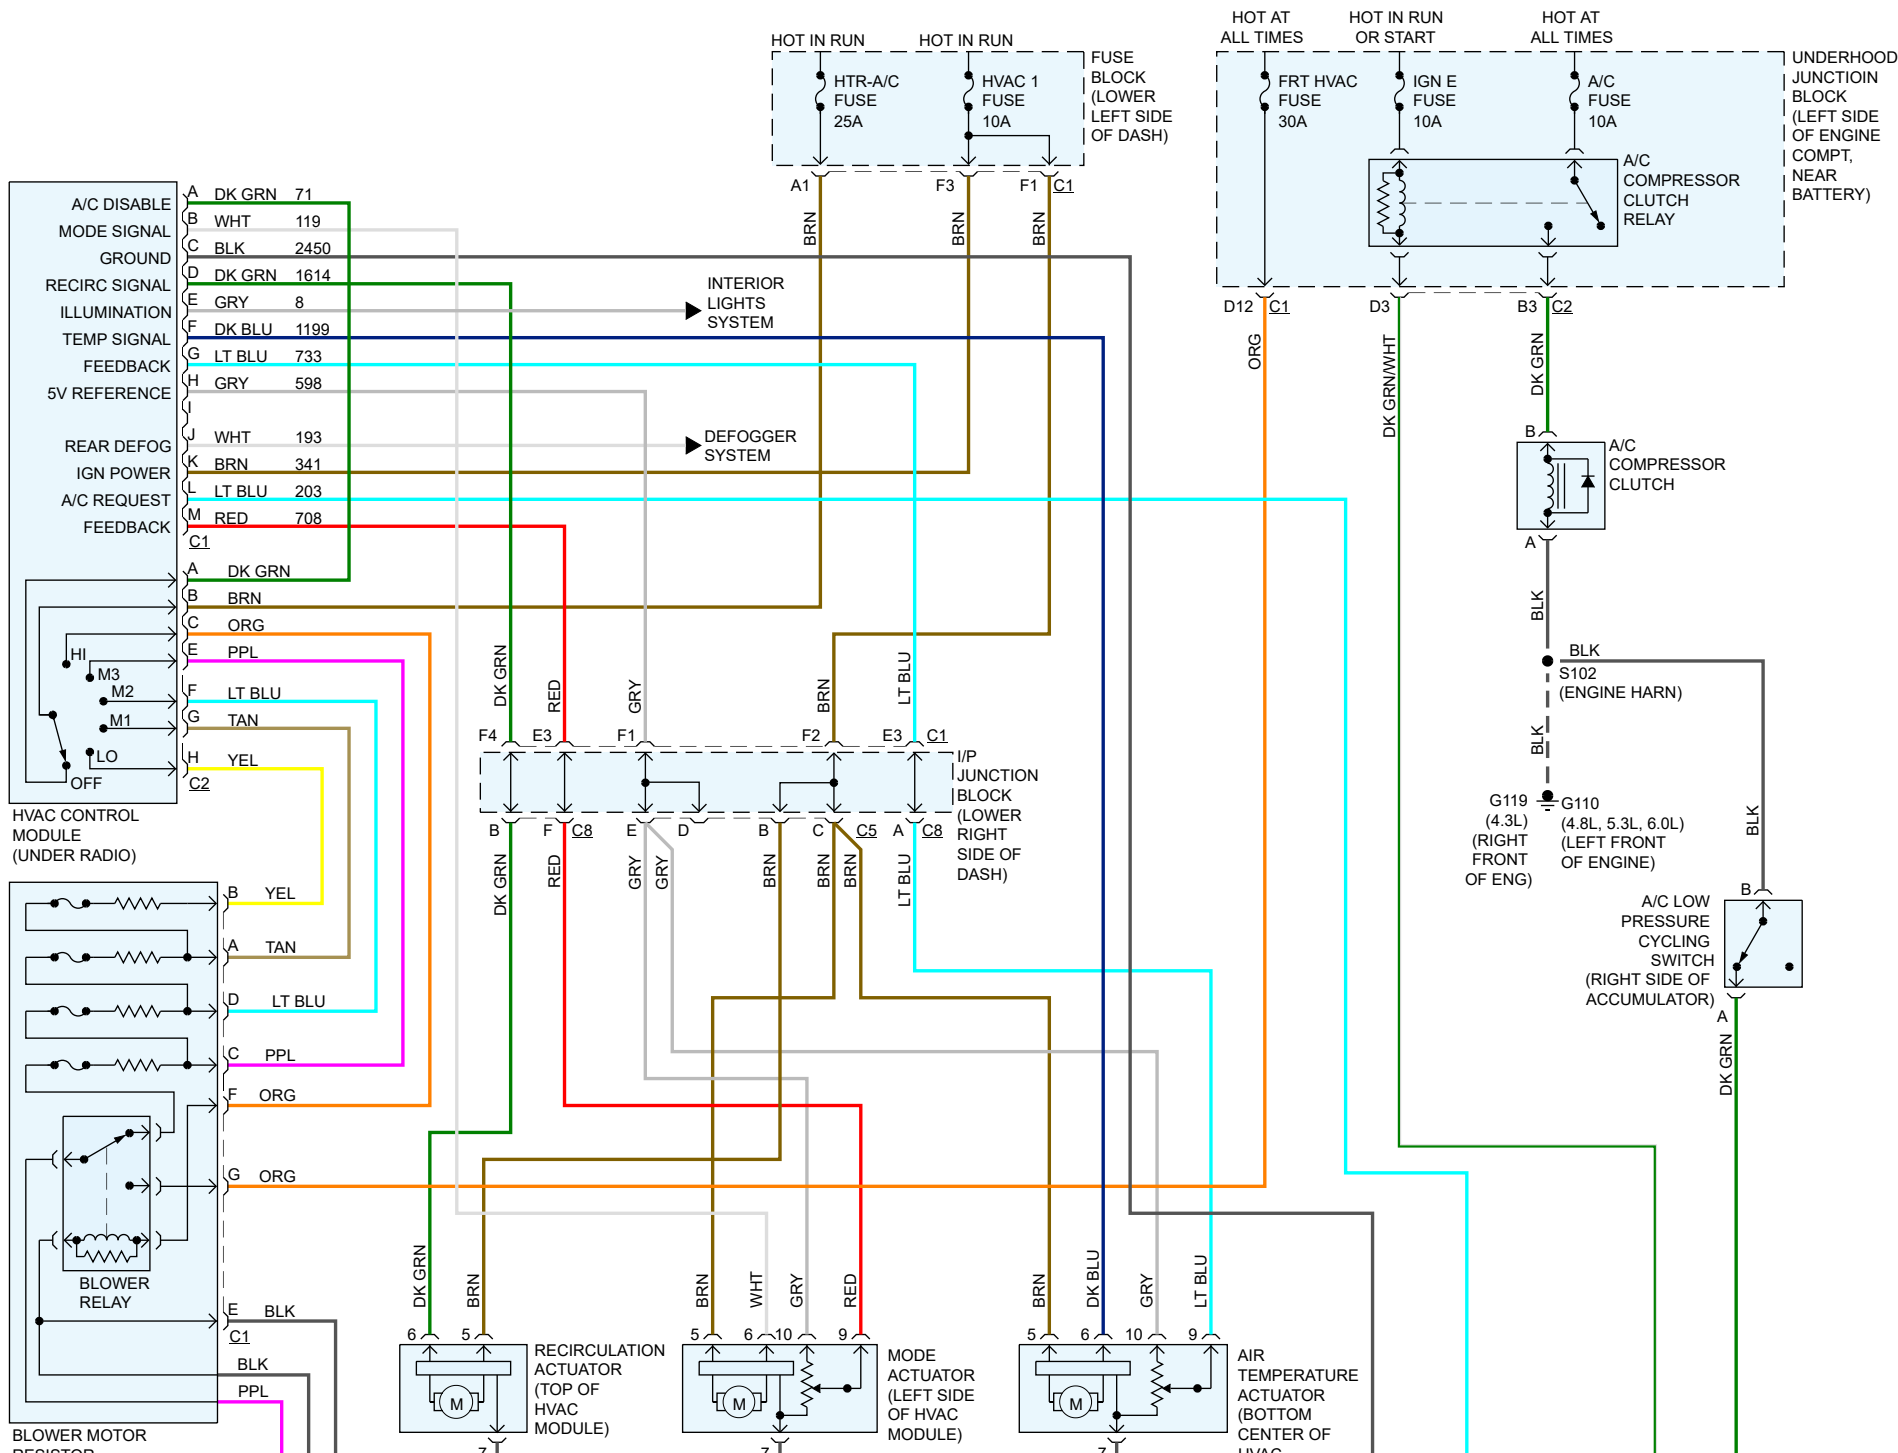

2000 GMC Truck K 2500 Truck 4WD V8-5.3L VIN T

Vehicle > Heating and Air Conditioning > Diagrams > Electrical - Interactive Color (Non OE)

Air Conditioning - Manual A/C Circuit (Up Level) - Page 1 of 1

RESISTOR ASSEMBLY (ON HVAC MODULE, NEAR BLOWER MOTOR)

BLOWER MOTOR (UNDER RIGHT SIDE OF DASH)

HVAC MODULE