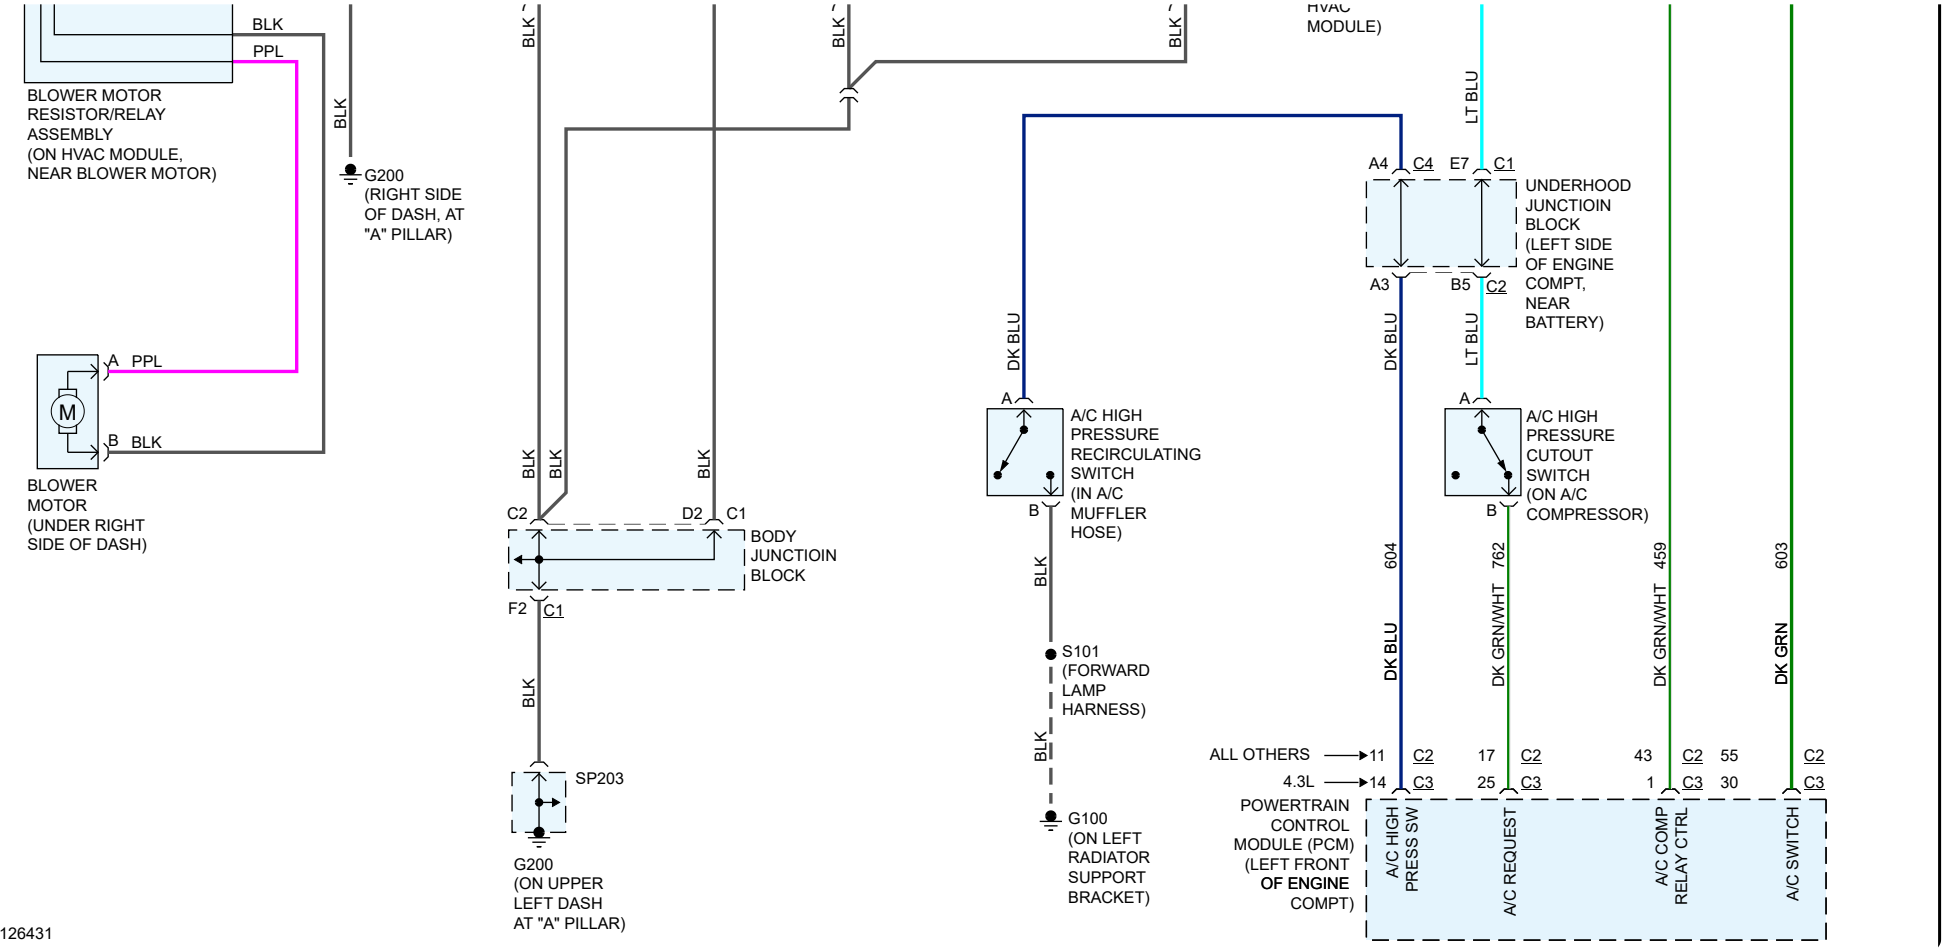

2000 GMC Truck K 2500 Truck 4WD V8-5.3L VIN T

Vehicle > Heating and Air Conditioning > Diagrams > Electrical - Interactive Color (Non OE)

Air Conditioning - Manual A/C Circuit (Base) - Page 1 of 1

126431