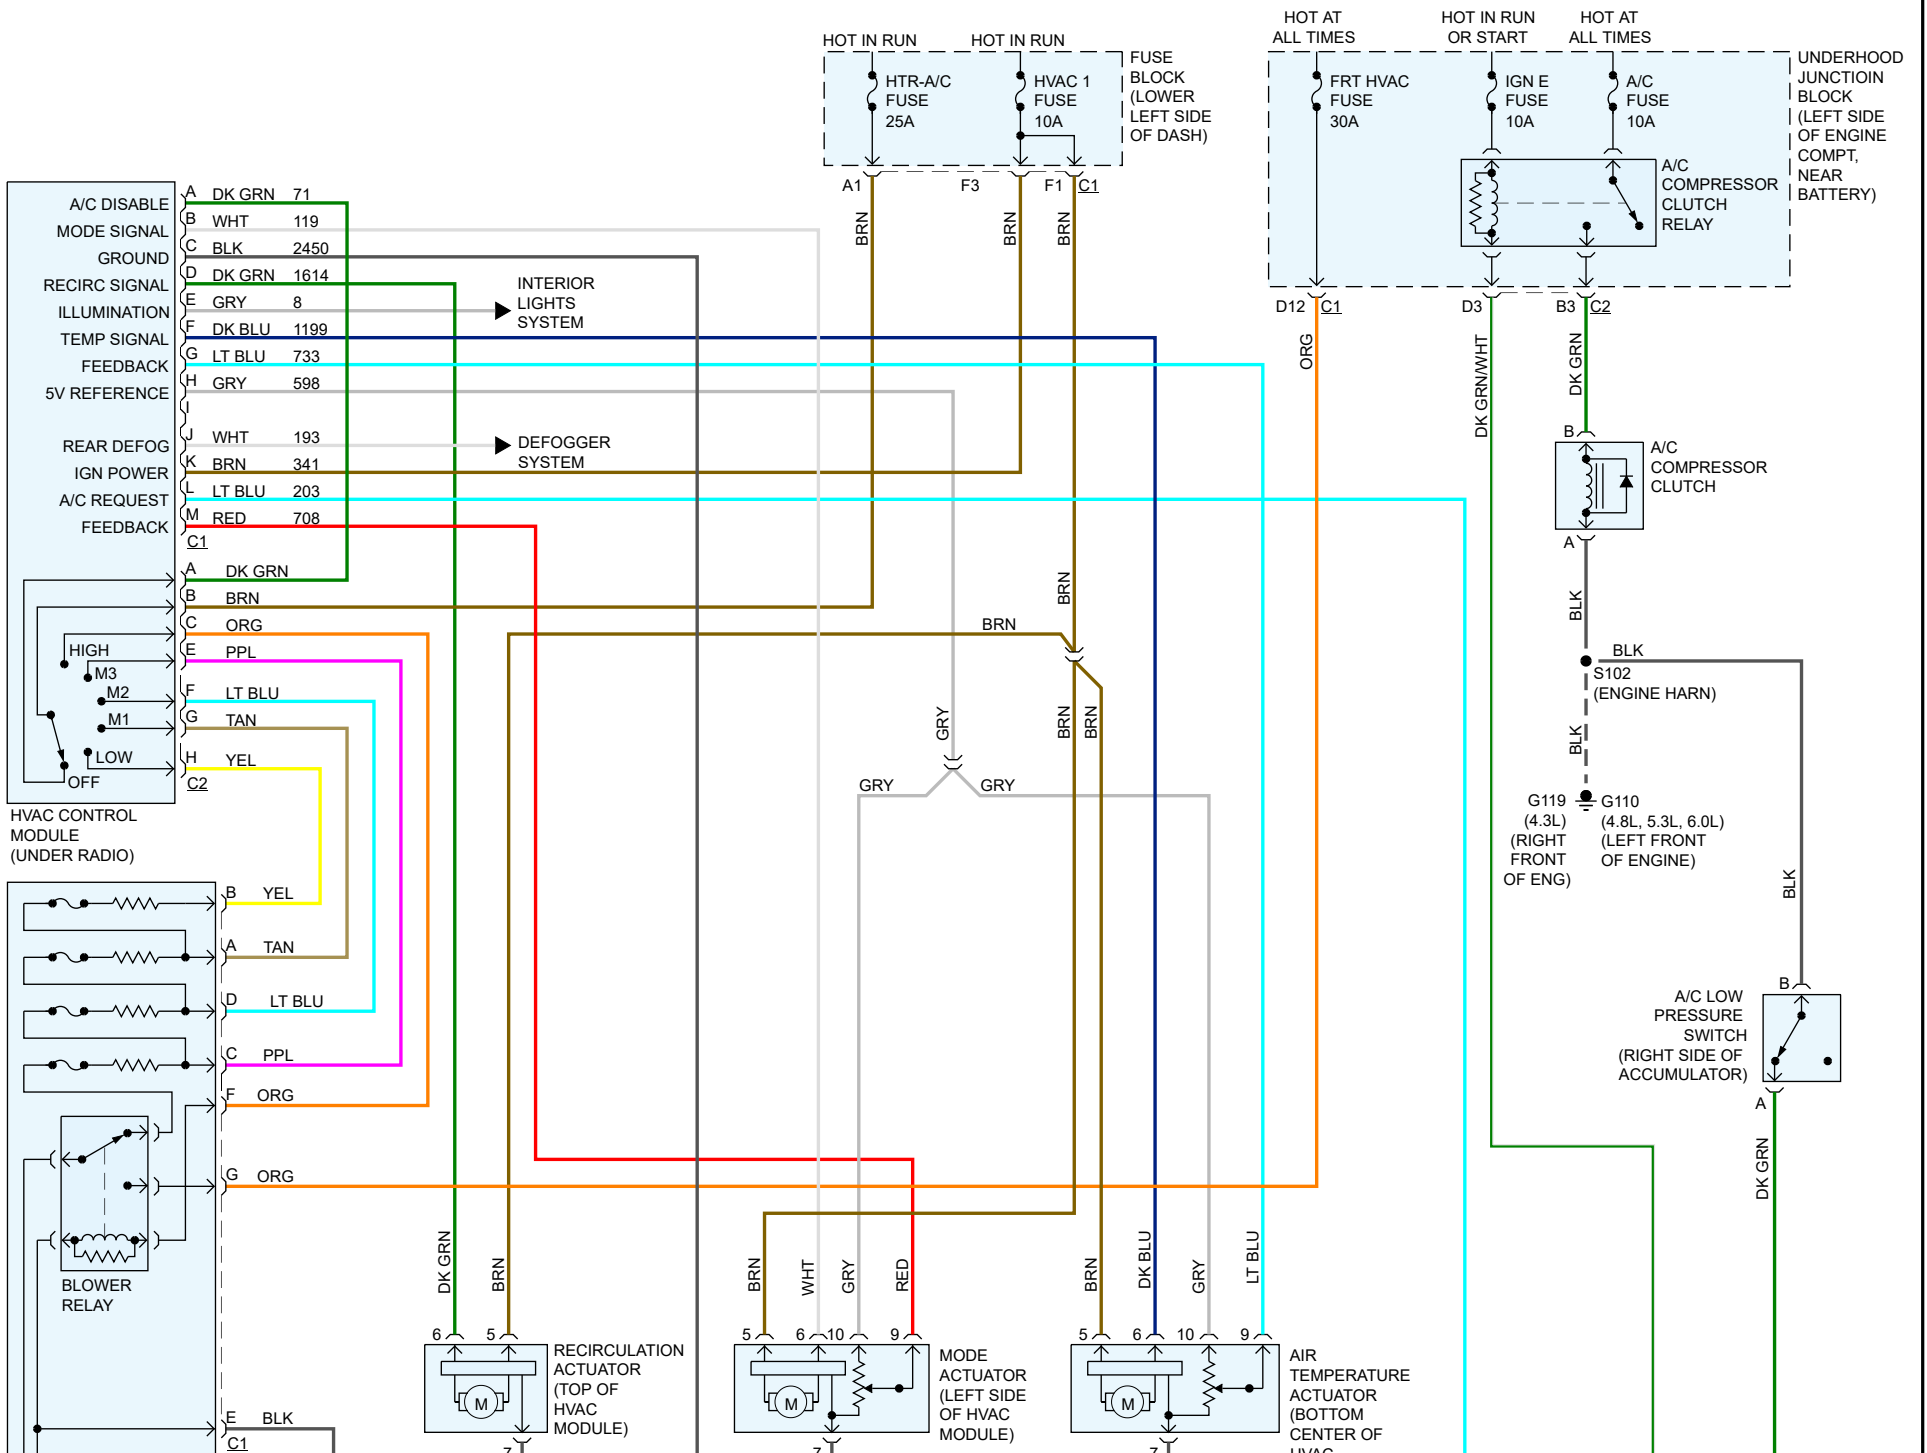

2000 GMC Truck K 2500 Truck 4WD V8-5.3L VIN T

Vehicle > Heating and Air Conditioning > Diagrams > Electrical - Interactive Color (Non OE)

Air Conditioning - Manual A/C Circuit (Base) - Page 1 of 1

126431