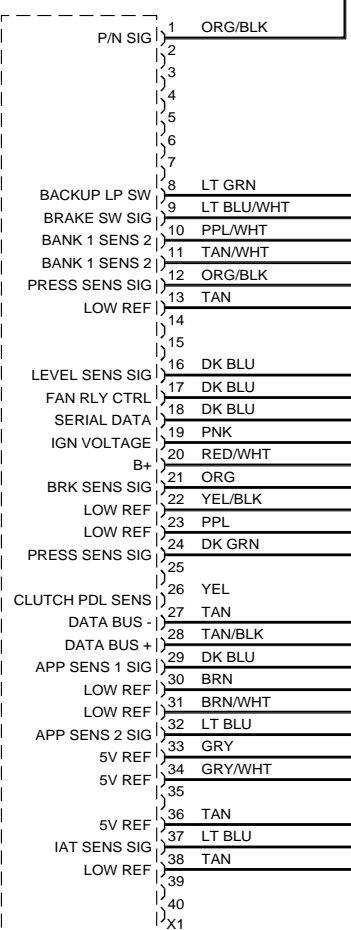

FUEL PUMP CONTROL MODULE

FUEL PRESSURE SENSOR

TRANSMISSIONS SYSTEM

ENGINE CONTROL MODULE