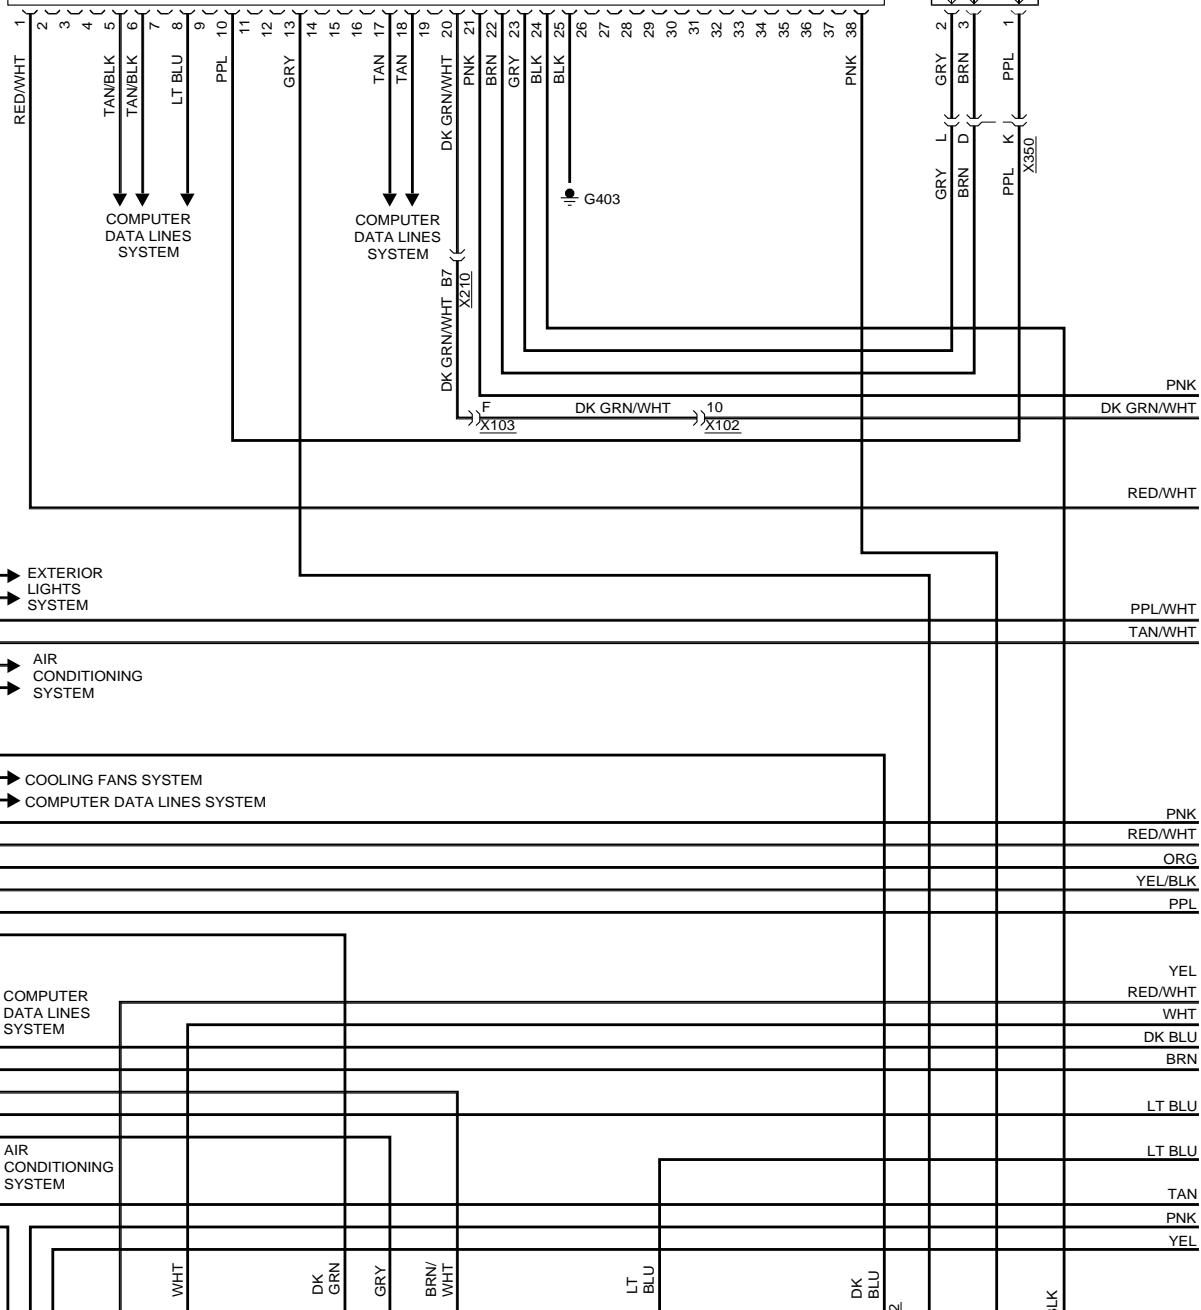

FUEL PUMP CONTROL MODULE

FUEL PRESSURE SENSOR

TRANSMISSIONS SYSTEM

ENGINE CONTROL MODULE