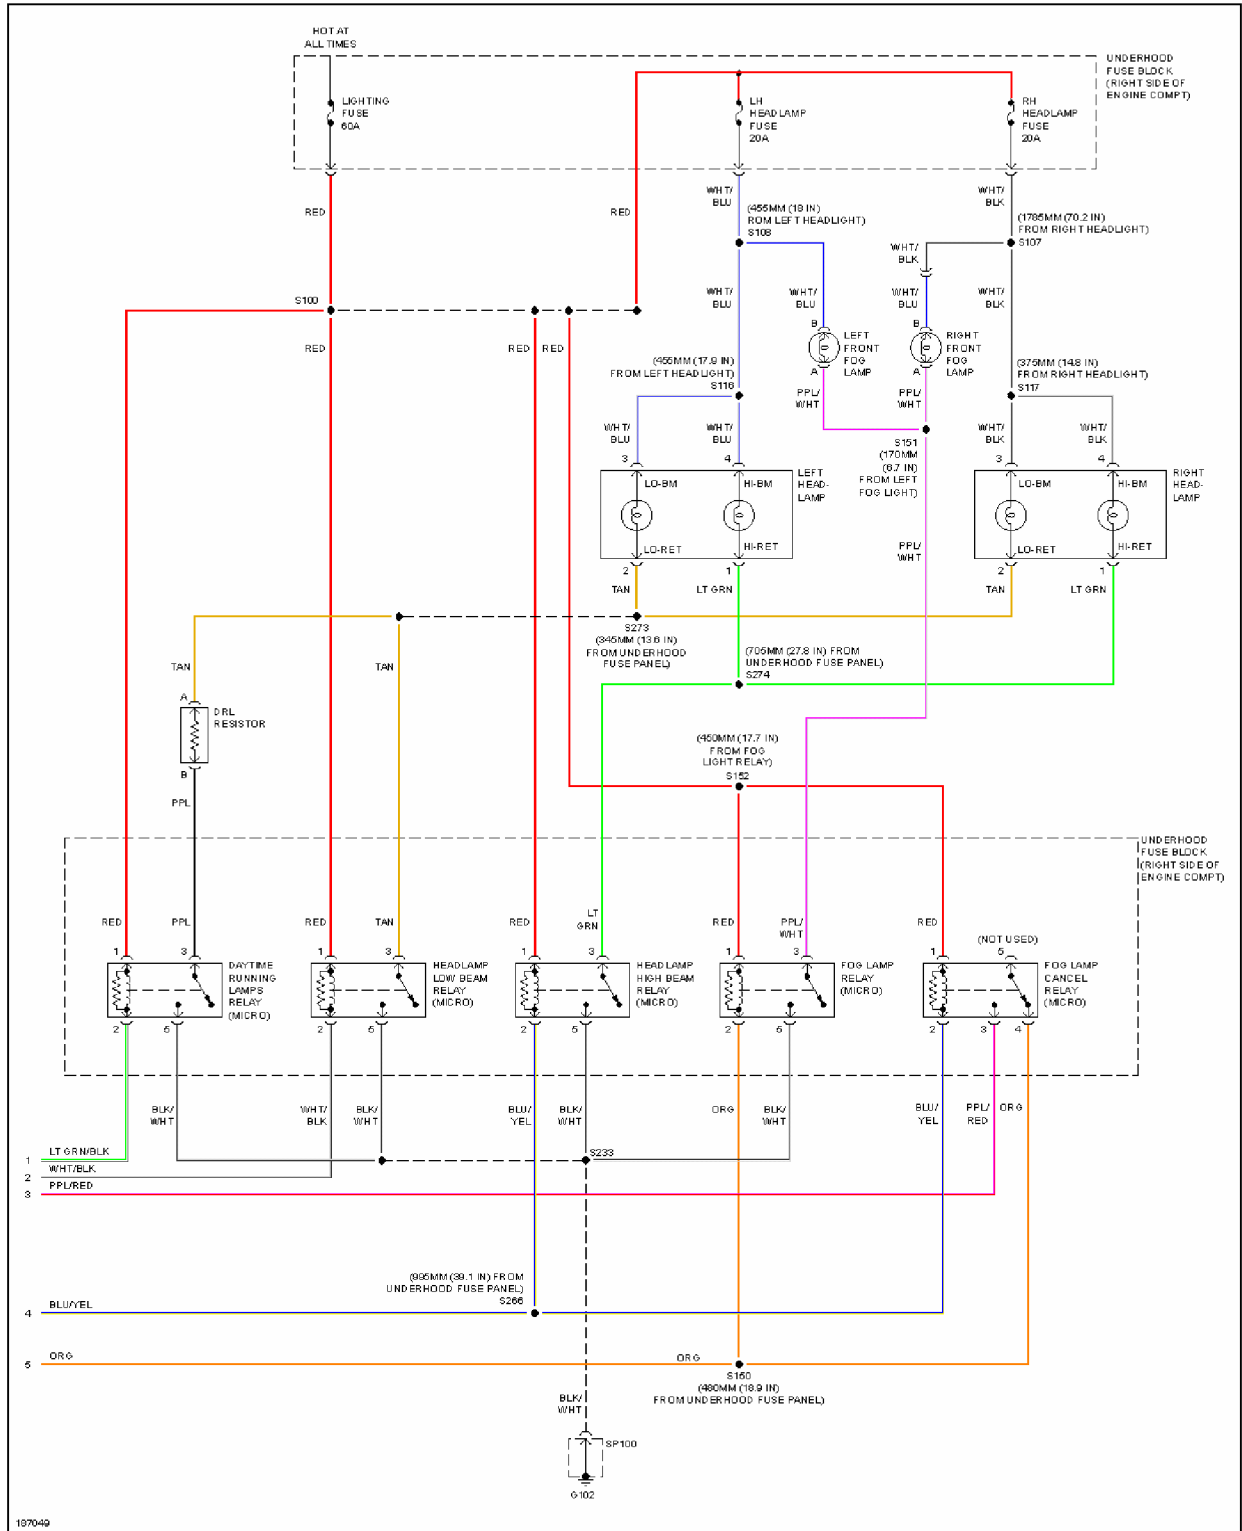

SYSTEM WIRING DIAGRAMS Pontiac - GTO

Fig. 20: Ground Distribution Circuit (2 of 3)

2004 Pontiac GTO

SYSTEM WIRING DIAGRAMS Pontiac - GTO

Fig. 21: Ground Distribution Circuit (3 of 3)

HEADLIGHTS

2004 Pontiac GTO

SYSTEM WIRING DIAGRAMS Pontiac - GTO

Fig. 22: Headlights Circuit (1 of 2)

2004 Pontiac GTO

SYSTEM WIRING DIAGRAMS Pontiac - GTO

Fig. 23: Headlights Circuit (2 of 2)

HORN

2004 Pontiac GTO

SYSTEM WIRING DIAGRAMS Pontiac - GTO

Fig. 24: Horn Circuit

INSTRUMENT CLUSTER

2004 Pontiac GTO

SYSTEM WIRING DIAGRAMS Pontiac - GTO

Fig. 25: Instrument Cluster Circuit

INTERIOR LIGHTS

2004 Pontiac GTO

SYSTEM WIRING DIAGRAMS Pontiac - GTO