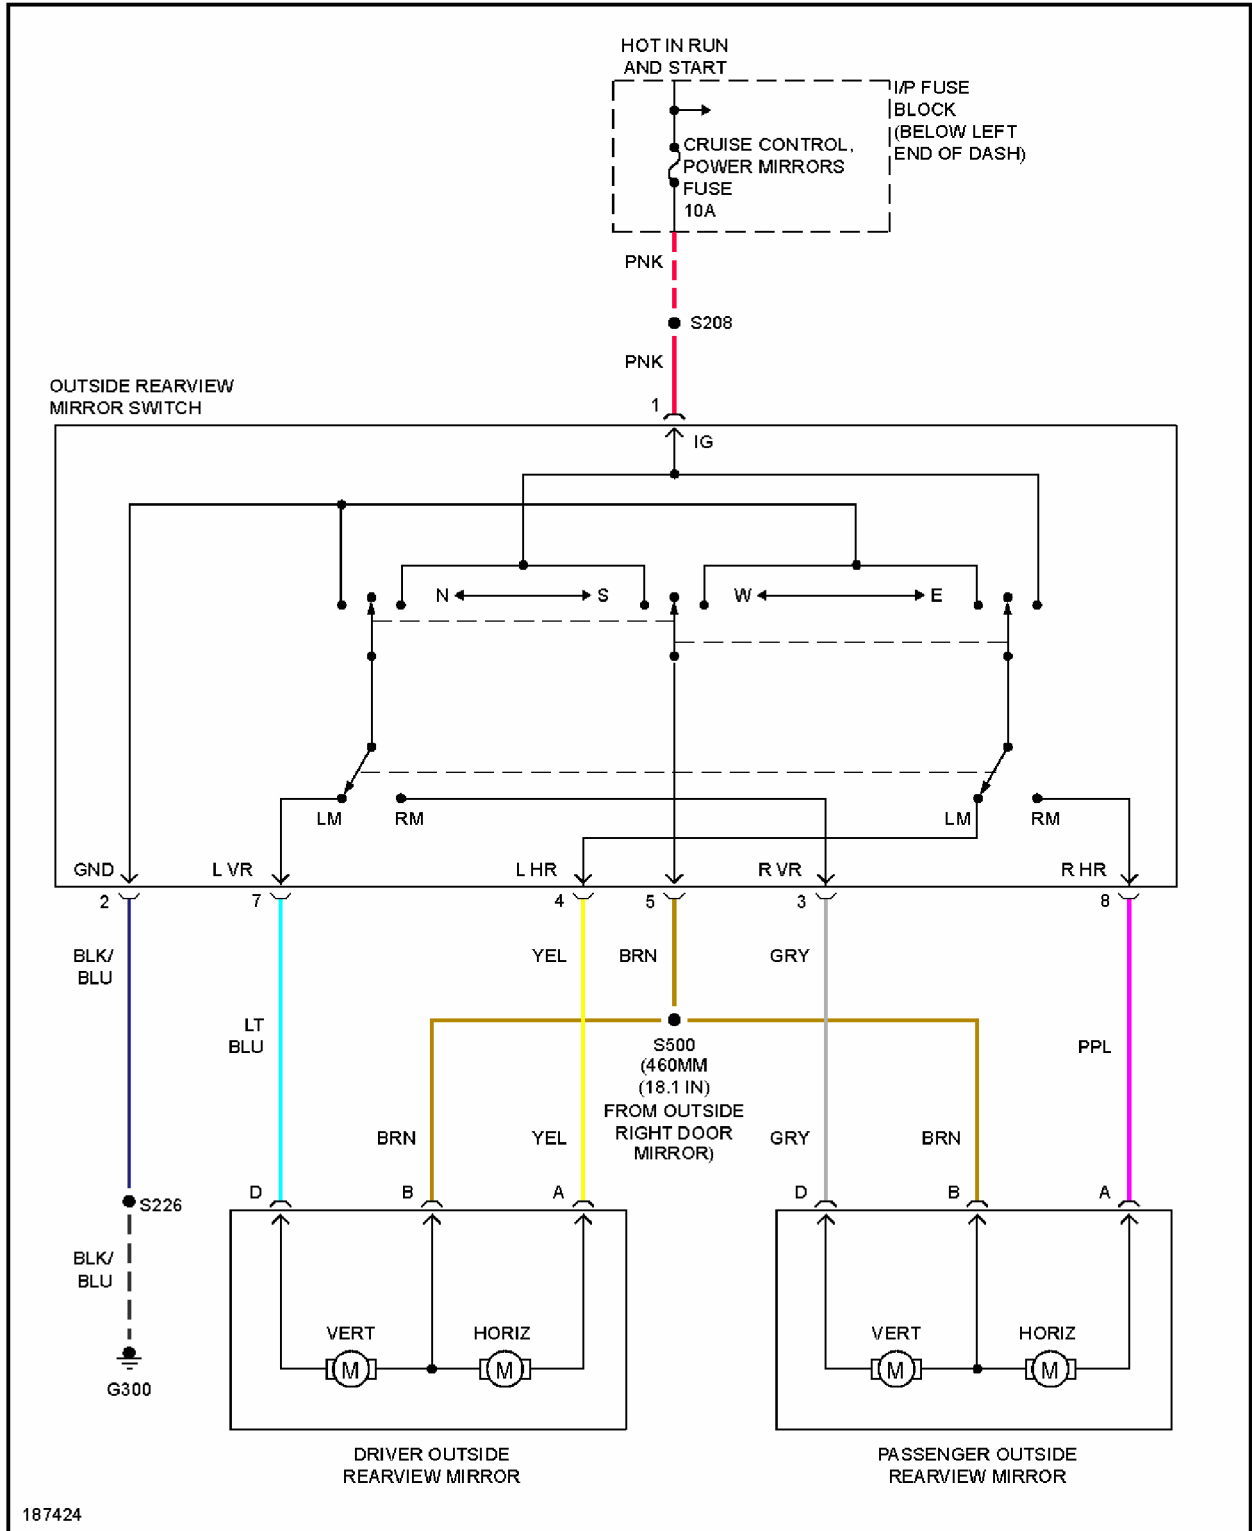

2004 Pontiac GTO

SYSTEM WIRING DIAGRAMS Pontiac - GTO

Fig. 31: Power Distribution Circuit (2 of 4)

2004 Pontiac GTO

SYSTEM WIRING DIAGRAMS Pontiac - GTO

Fig. 32: Power Distribution Circuit (3 of 4)

2004 Pontiac GTO

SYSTEM WIRING DIAGRAMS Pontiac - GTO

Fig. 33: Power Distribution Circuit (4 of 4)

POWER MIRRORS

2004 Pontiac GTO

SYSTEM WIRING DIAGRAMS Pontiac - GTO

Fig. 34: Power Mirrors Circuit

POWER SEATS

2004 Pontiac GTO

SYSTEM WIRING DIAGRAMS Pontiac - GTO

Fig. 35: Driver Power Seat Circuit

2004 Pontiac GTO

SYSTEM WIRING DIAGRAMS Pontiac - GTO

Fig. 36: Passenger Power Seat Circuit

POWER WINDOWS

2004 Pontiac GTO

SYSTEM WIRING DIAGRAMS Pontiac - GTO