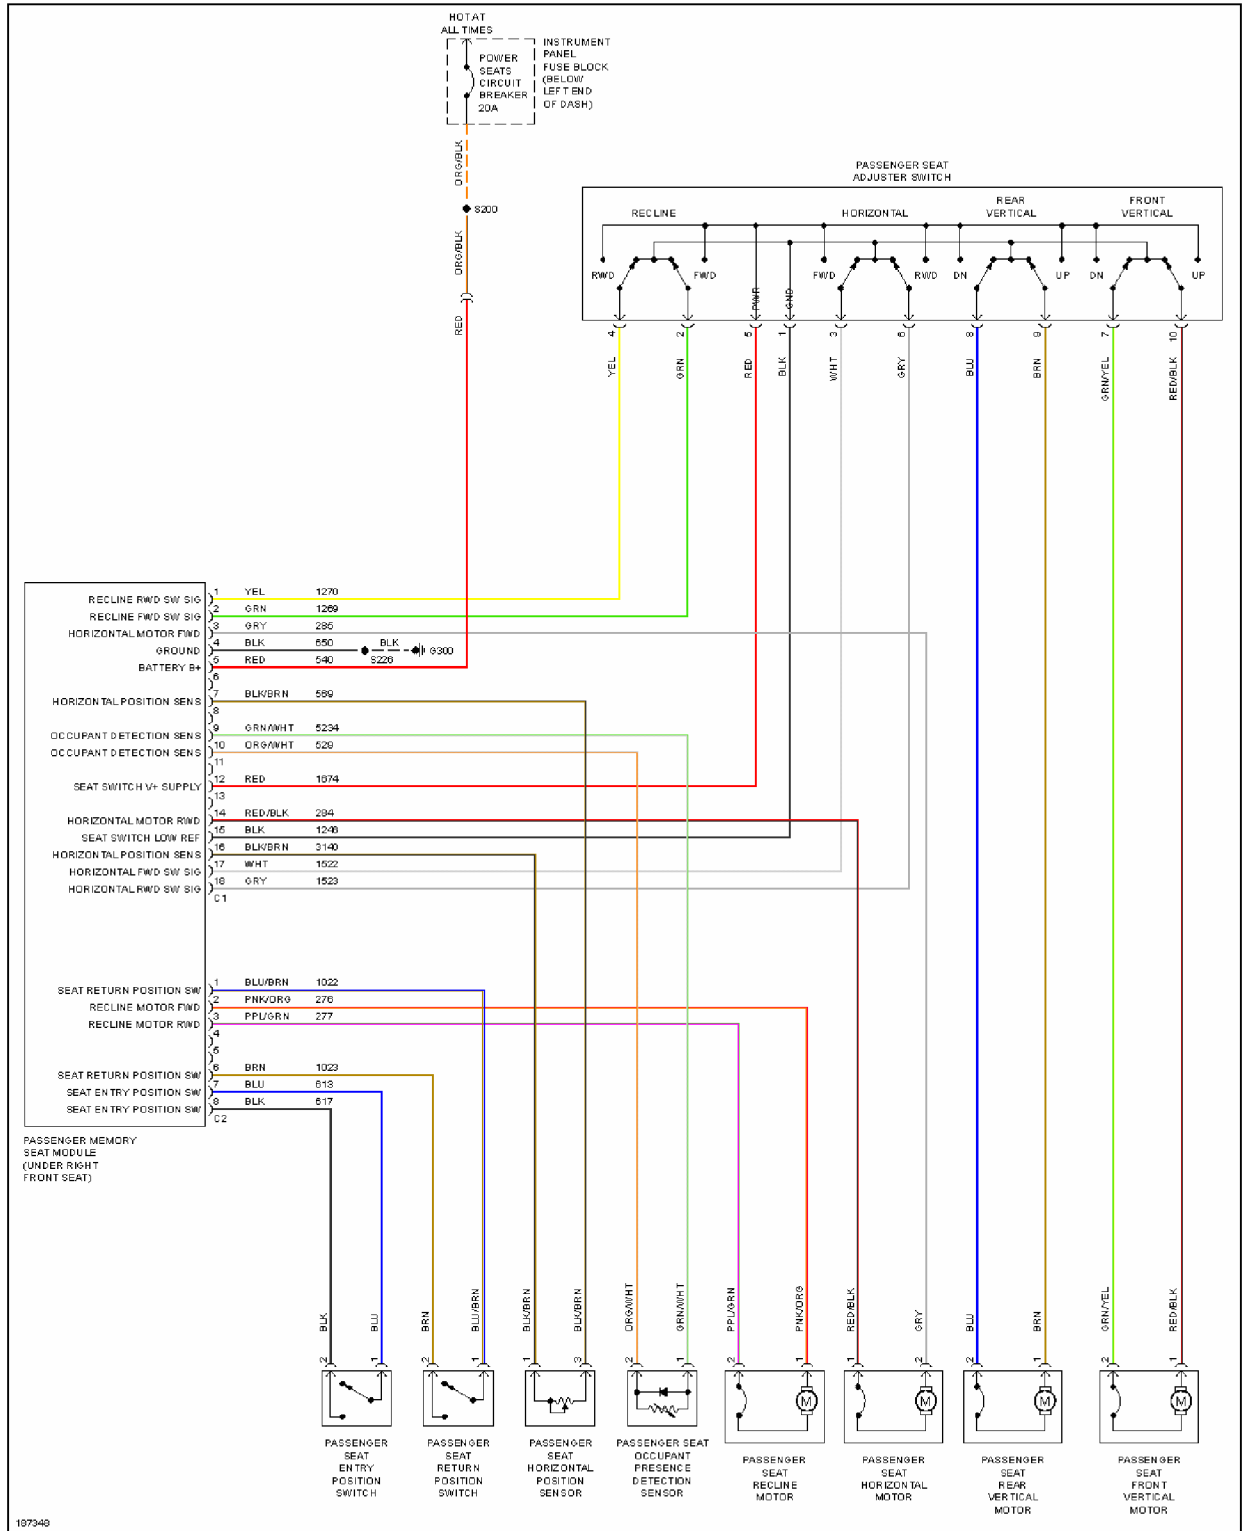

Fig. 24: Horn Circuit

INSTRUMENT CLUSTER

2004 Pontiac GTO

SYSTEM WIRING DIAGRAMS Pontiac - GTO

Fig. 25: Instrument Cluster Circuit

INTERIOR LIGHTS

2004 Pontiac GTO

SYSTEM WIRING DIAGRAMS Pontiac - GTO

Fig. 26: Courtesy Lamps Circuit

2004 Pontiac GTO

SYSTEM WIRING DIAGRAMS Pontiac - GTO

196647

Fig. 27: Instrument Illumination Circuit

MEMORY SYSTEMS

2004 Pontiac GTO

SYSTEM WIRING DIAGRAMS Pontiac - GTO

Fig. 28: Driver's Memory Seat Circuit

2004 Pontiac GTO

SYSTEM WIRING DIAGRAMS Pontiac - GTO

Fig. 29: Passenger's Memory Seat Circuit

POWER DISTRIBUTION

2004 Pontiac GTO

SYSTEM WIRING DIAGRAMS Pontiac - GTO

Fig. 30: Power Distribution Circuit (1 of 4)

2004 Pontiac GTO

SYSTEM WIRING DIAGRAMS Pontiac - GTO

Fig. 31: Power Distribution Circuit (2 of 4)

2004 Pontiac GTO

SYSTEM WIRING DIAGRAMS Pontiac - GTO

Fig. 32: Power Distribution Circuit (3 of 4)

2004 Pontiac GTO