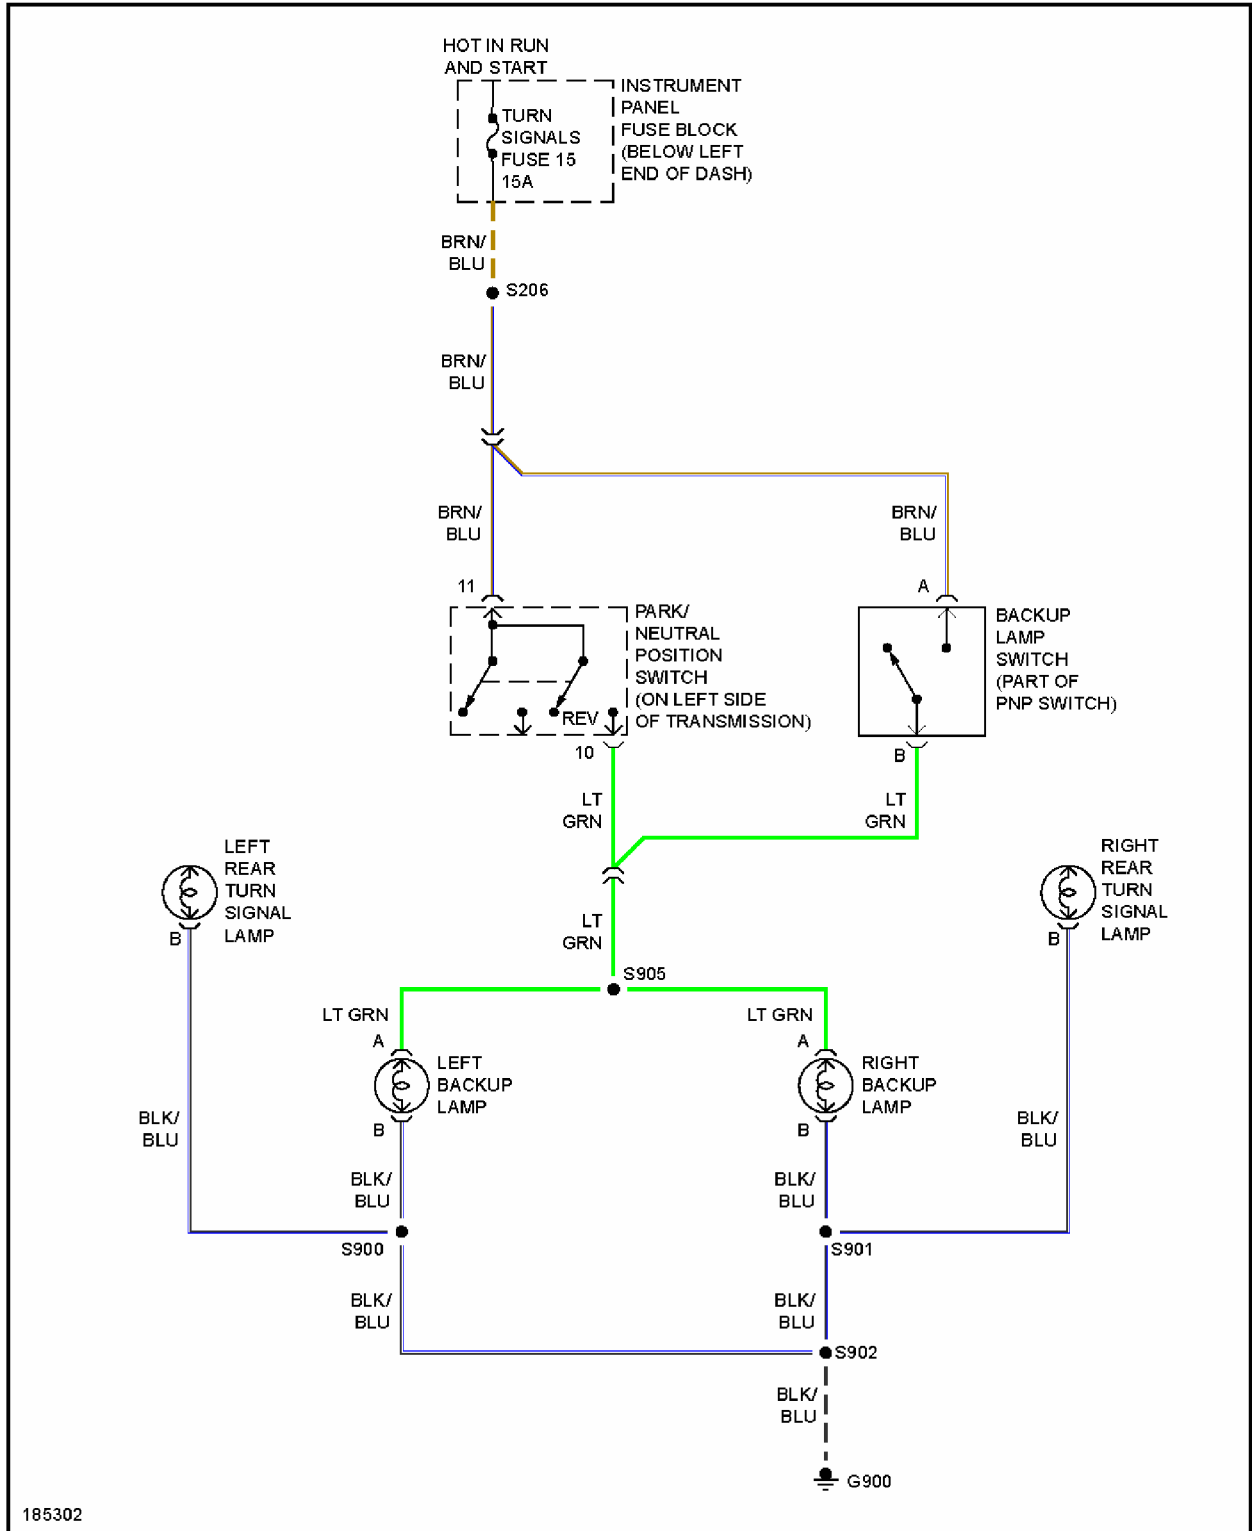

EXTERIOR LIGHTS

2004 Pontiac GTO

SYSTEM WIRING DIAGRAMS Pontiac - GTO

Fig. 16: Back-up Lamps Circuit

2004 Pontiac GTO

SYSTEM WIRING DIAGRAMS Pontiac - GTO

Fig. 17: Exterior Lamps Circuit (1 of 2)

2004 Pontiac GTO

SYSTEM WIRING DIAGRAMS Pontiac - GTO

Fig. 18: Exterior Lamps Circuit (2 of 2)

GROUND DISTRIBUTION

2004 Pontiac GTO

SYSTEM WIRING DIAGRAMS Pontiac - GTO

Fig. 19: Ground Distribution Circuit (1 of 3)

2004 Pontiac GTO