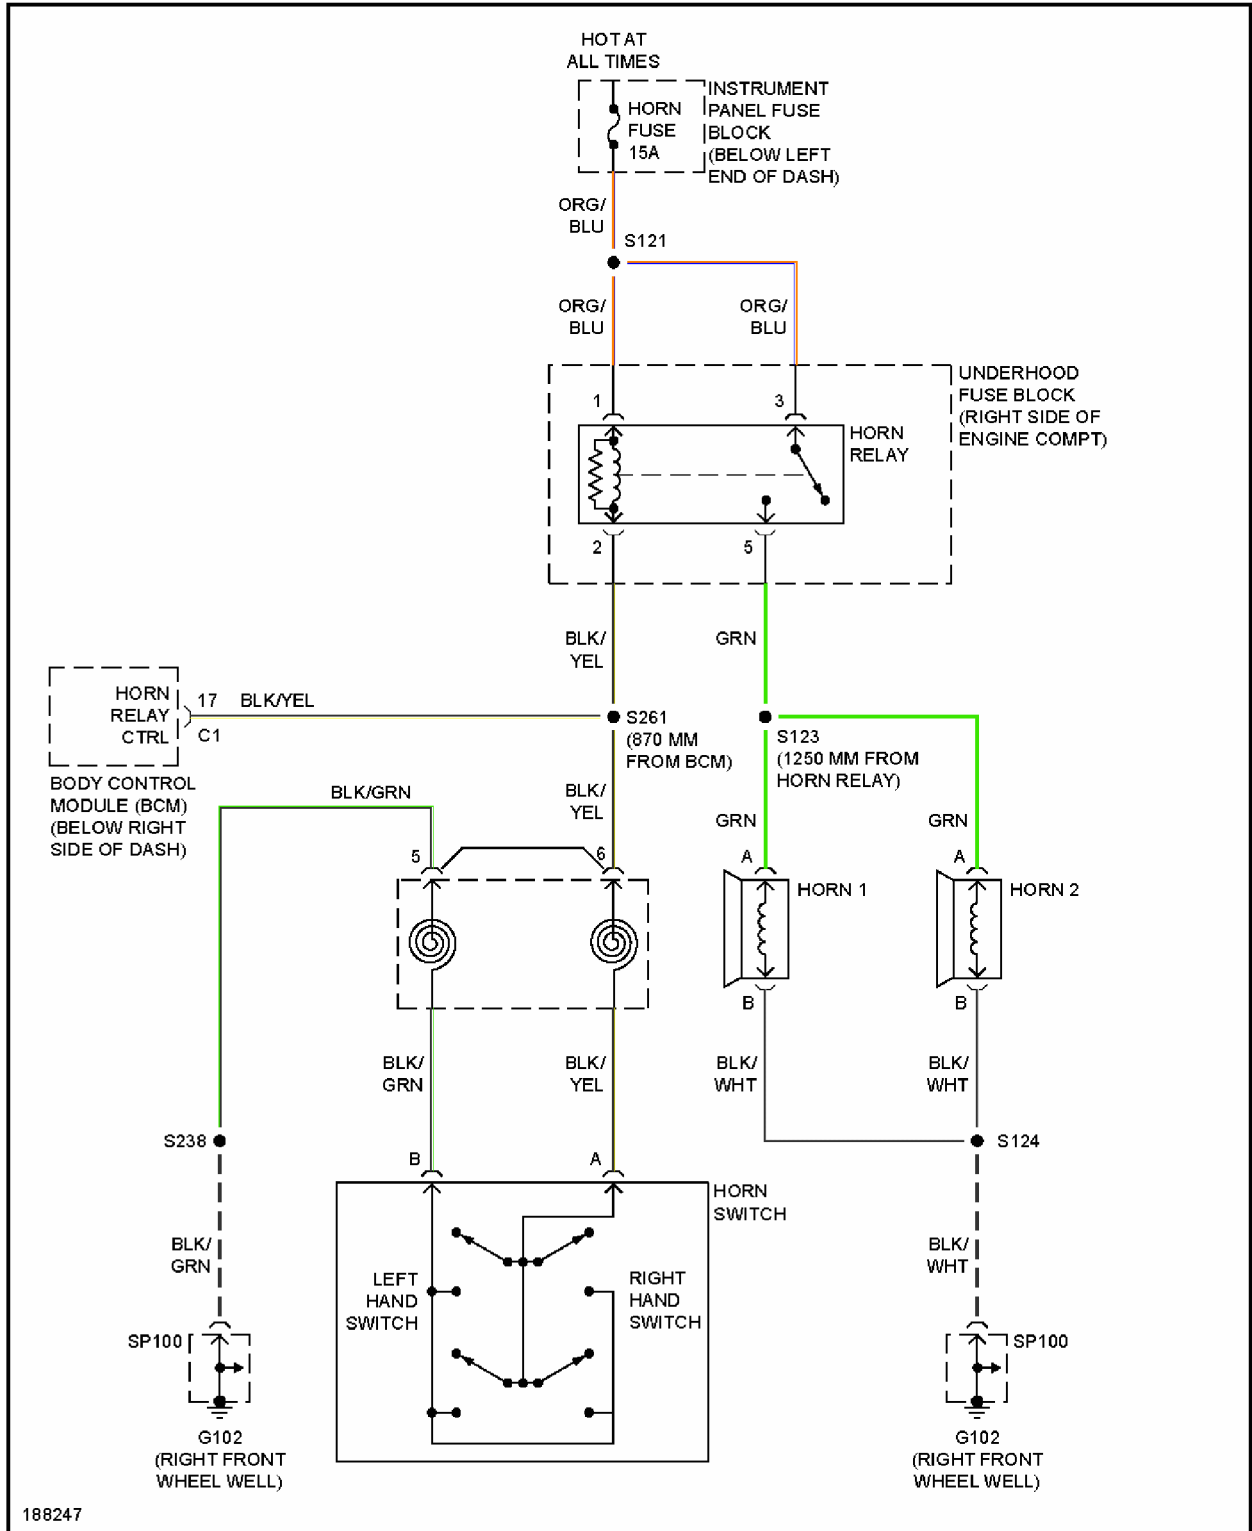

SYSTEM WIRING DIAGRAMS Pontiac - GTO

Fig. 22: Headlights Circuit (1 of 2)

2004 Pontiac GTO

SYSTEM WIRING DIAGRAMS Pontiac - GTO

Fig. 23: Headlights Circuit (2 of 2)

HORN

2004 Pontiac GTO

SYSTEM WIRING DIAGRAMS Pontiac - GTO

Fig. 24: Horn Circuit

INSTRUMENT CLUSTER

2004 Pontiac GTO

SYSTEM WIRING DIAGRAMS Pontiac - GTO

Fig. 25: Instrument Cluster Circuit

INTERIOR LIGHTS

2004 Pontiac GTO

SYSTEM WIRING DIAGRAMS Pontiac - GTO