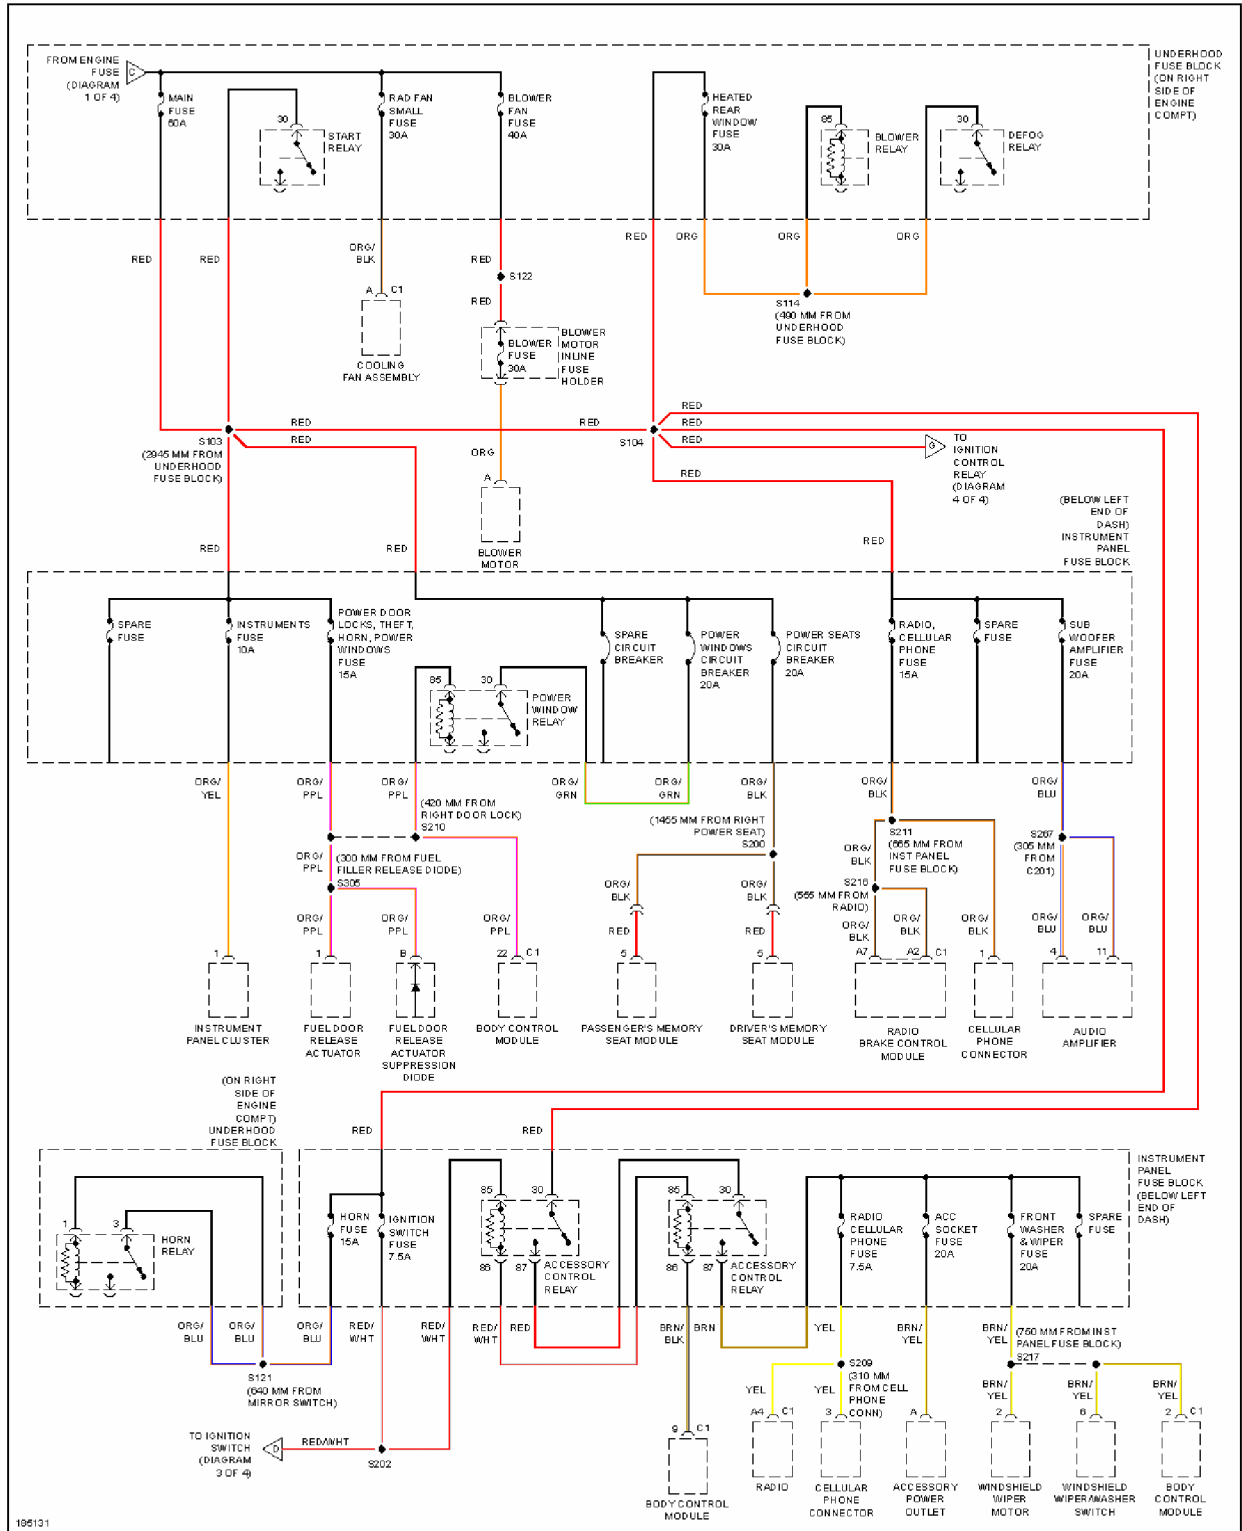

Fig. 28: Driver's Memory Seat Circuit

2004 Pontiac GTO

SYSTEM WIRING DIAGRAMS Pontiac - GTO

Fig. 29: Passenger's Memory Seat Circuit

POWER DISTRIBUTION

2004 Pontiac GTO

SYSTEM WIRING DIAGRAMS Pontiac - GTO

Fig. 30: Power Distribution Circuit (1 of 4)

2004 Pontiac GTO

SYSTEM WIRING DIAGRAMS Pontiac - GTO

Fig. 31: Power Distribution Circuit (2 of 4)

2004 Pontiac GTO

SYSTEM WIRING DIAGRAMS Pontiac - GTO

Fig. 32: Power Distribution Circuit (3 of 4)

2004 Pontiac GTO

SYSTEM WIRING DIAGRAMS Pontiac - GTO

Fig. 33: Power Distribution Circuit (4 of 4)

POWER MIRRORS

2004 Pontiac GTO

SYSTEM WIRING DIAGRAMS Pontiac - GTO

Fig. 34: Power Mirrors Circuit

POWER SEATS

2004 Pontiac GTO