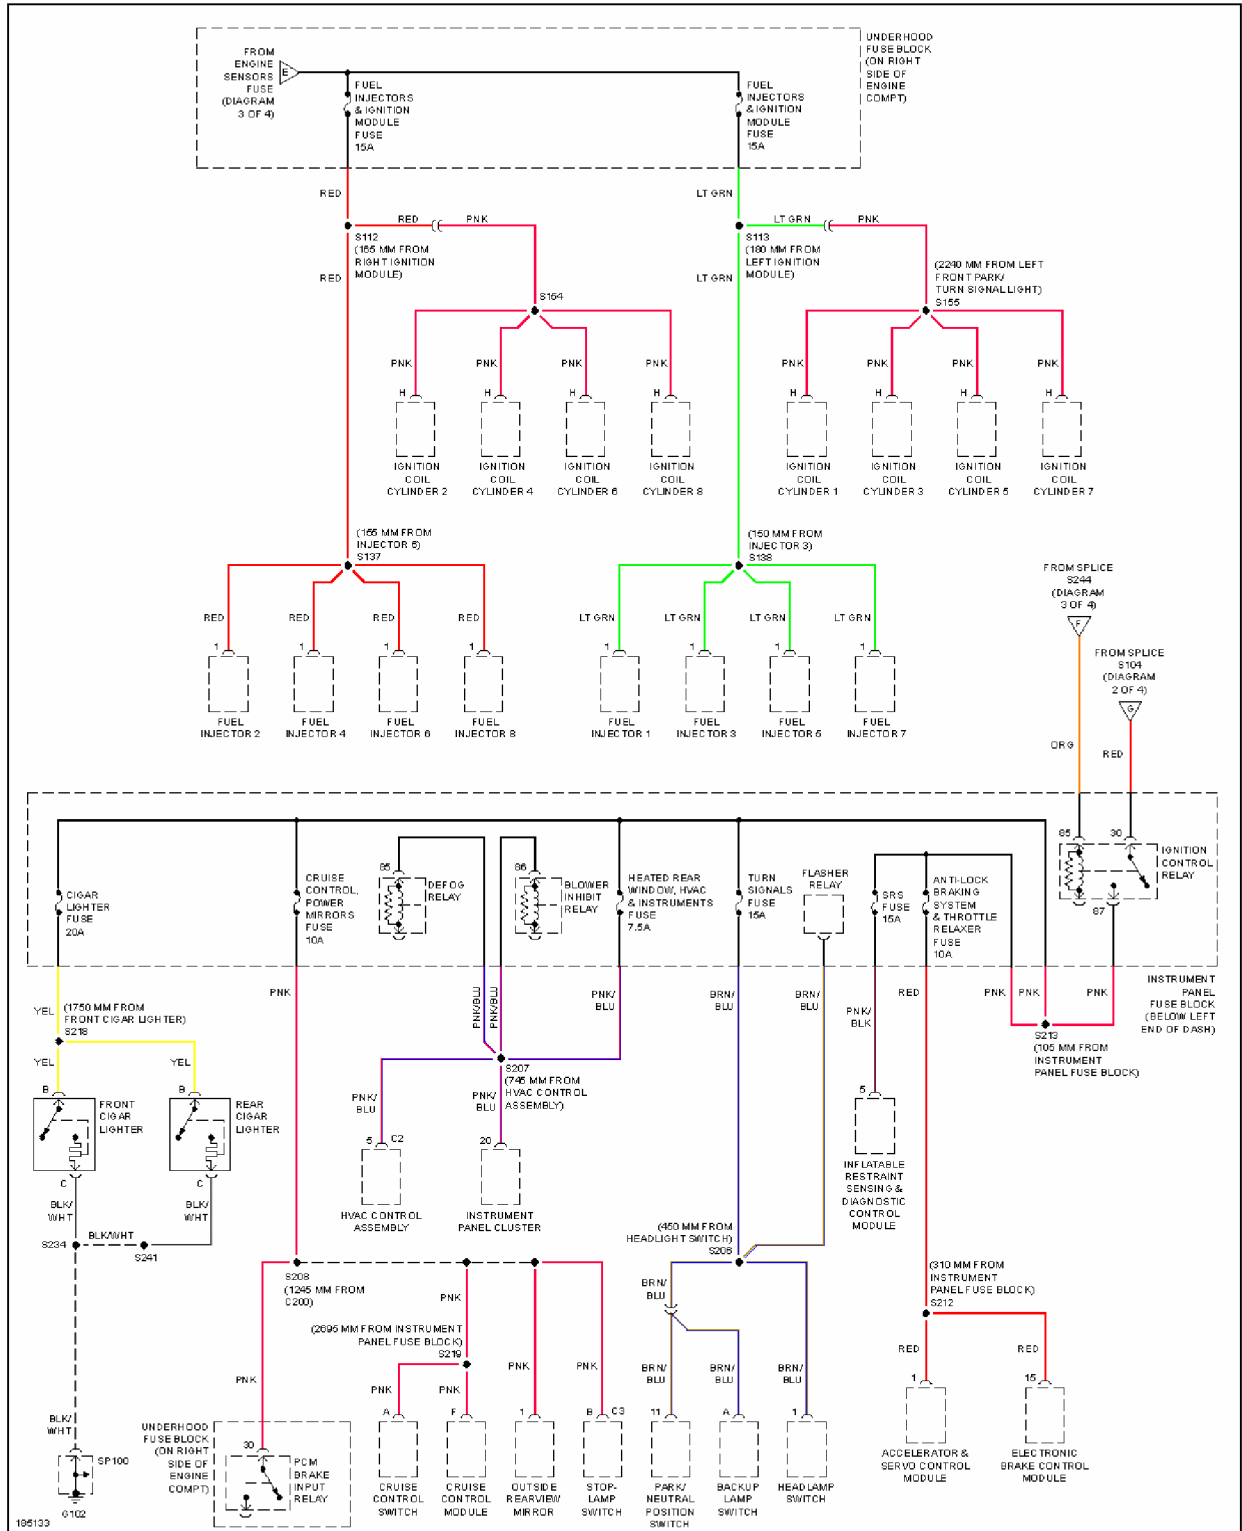

2004 Pontiac GTO

SYSTEM WIRING DIAGRAMS Pontiac - GTO

Fig. 31: Power Distribution Circuit (2 of 4)

2004 Pontiac GTO

SYSTEM WIRING DIAGRAMS Pontiac - GTO

Fig. 32: Power Distribution Circuit (3 of 4)

2004 Pontiac GTO

SYSTEM WIRING DIAGRAMS Pontiac - GTO

Fig. 33: Power Distribution Circuit (4 of 4)

POWER MIRRORS

2004 Pontiac GTO

SYSTEM WIRING DIAGRAMS Pontiac - GTO

Fig. 34: Power Mirrors Circuit

POWER SEATS

2004 Pontiac GTO

SYSTEM WIRING DIAGRAMS Pontiac - GTO

Fig. 35: Driver Power Seat Circuit

2004 Pontiac GTO

SYSTEM WIRING DIAGRAMS Pontiac - GTO

Fig. 36: Passenger Power Seat Circuit

POWER WINDOWS

2004 Pontiac GTO

SYSTEM WIRING DIAGRAMS Pontiac - GTO