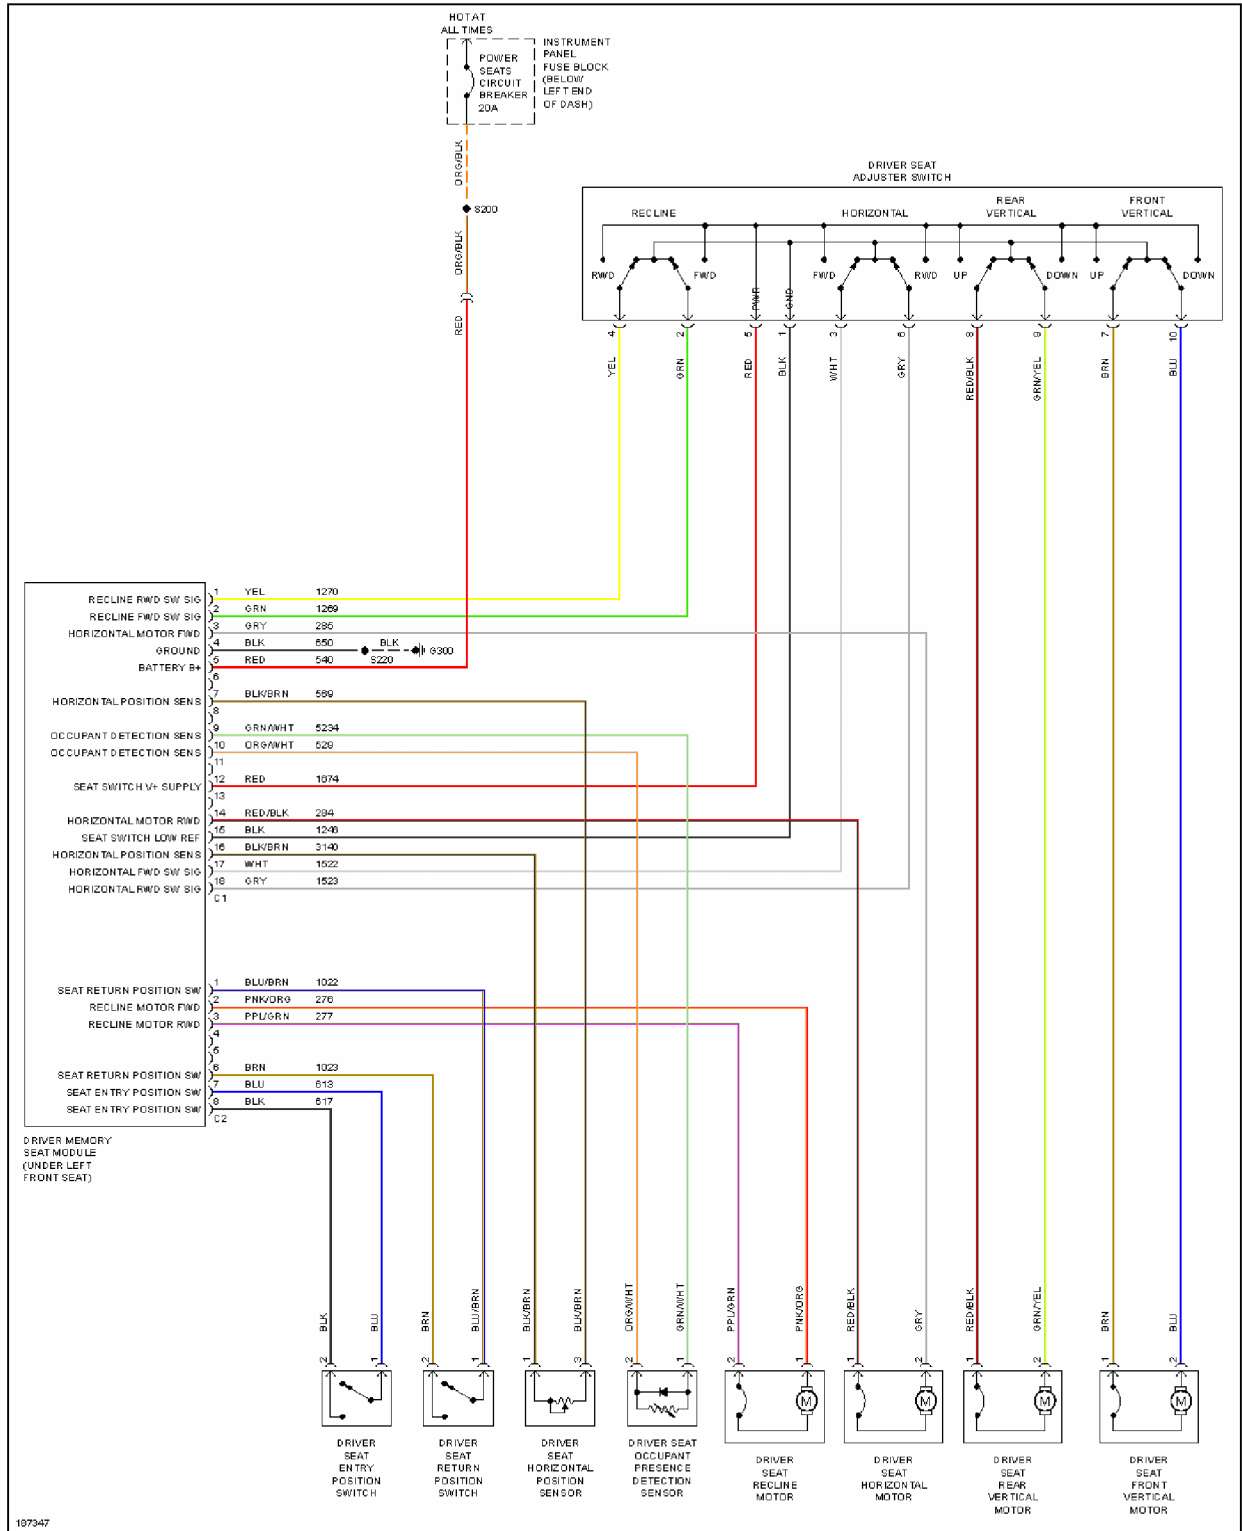

SYSTEM WIRING DIAGRAMS Pontiac - GTO

Fig. 22: Headlights Circuit (1 of 2)

2004 Pontiac GTO

SYSTEM WIRING DIAGRAMS Pontiac - GTO

Fig. 23: Headlights Circuit (2 of 2)

HORN

2004 Pontiac GTO

SYSTEM WIRING DIAGRAMS Pontiac - GTO

Fig. 24: Horn Circuit

INSTRUMENT CLUSTER

2004 Pontiac GTO

SYSTEM WIRING DIAGRAMS Pontiac - GTO

Fig. 25: Instrument Cluster Circuit

INTERIOR LIGHTS

2004 Pontiac GTO

SYSTEM WIRING DIAGRAMS Pontiac - GTO

Fig. 26: Courtesy Lamps Circuit

2004 Pontiac GTO

SYSTEM WIRING DIAGRAMS Pontiac - GTO

196647

Fig. 27: Instrument Illumination Circuit

MEMORY SYSTEMS

2004 Pontiac GTO

SYSTEM WIRING DIAGRAMS Pontiac - GTO

Fig. 28: Driver's Memory Seat Circuit

2004 Pontiac GTO

SYSTEM WIRING DIAGRAMS Pontiac - GTO

Fig. 29: Passenger's Memory Seat Circuit

POWER DISTRIBUTION

2004 Pontiac GTO

SYSTEM WIRING DIAGRAMS Pontiac - GTO

Fig. 30: Power Distribution Circuit (1 of 4)