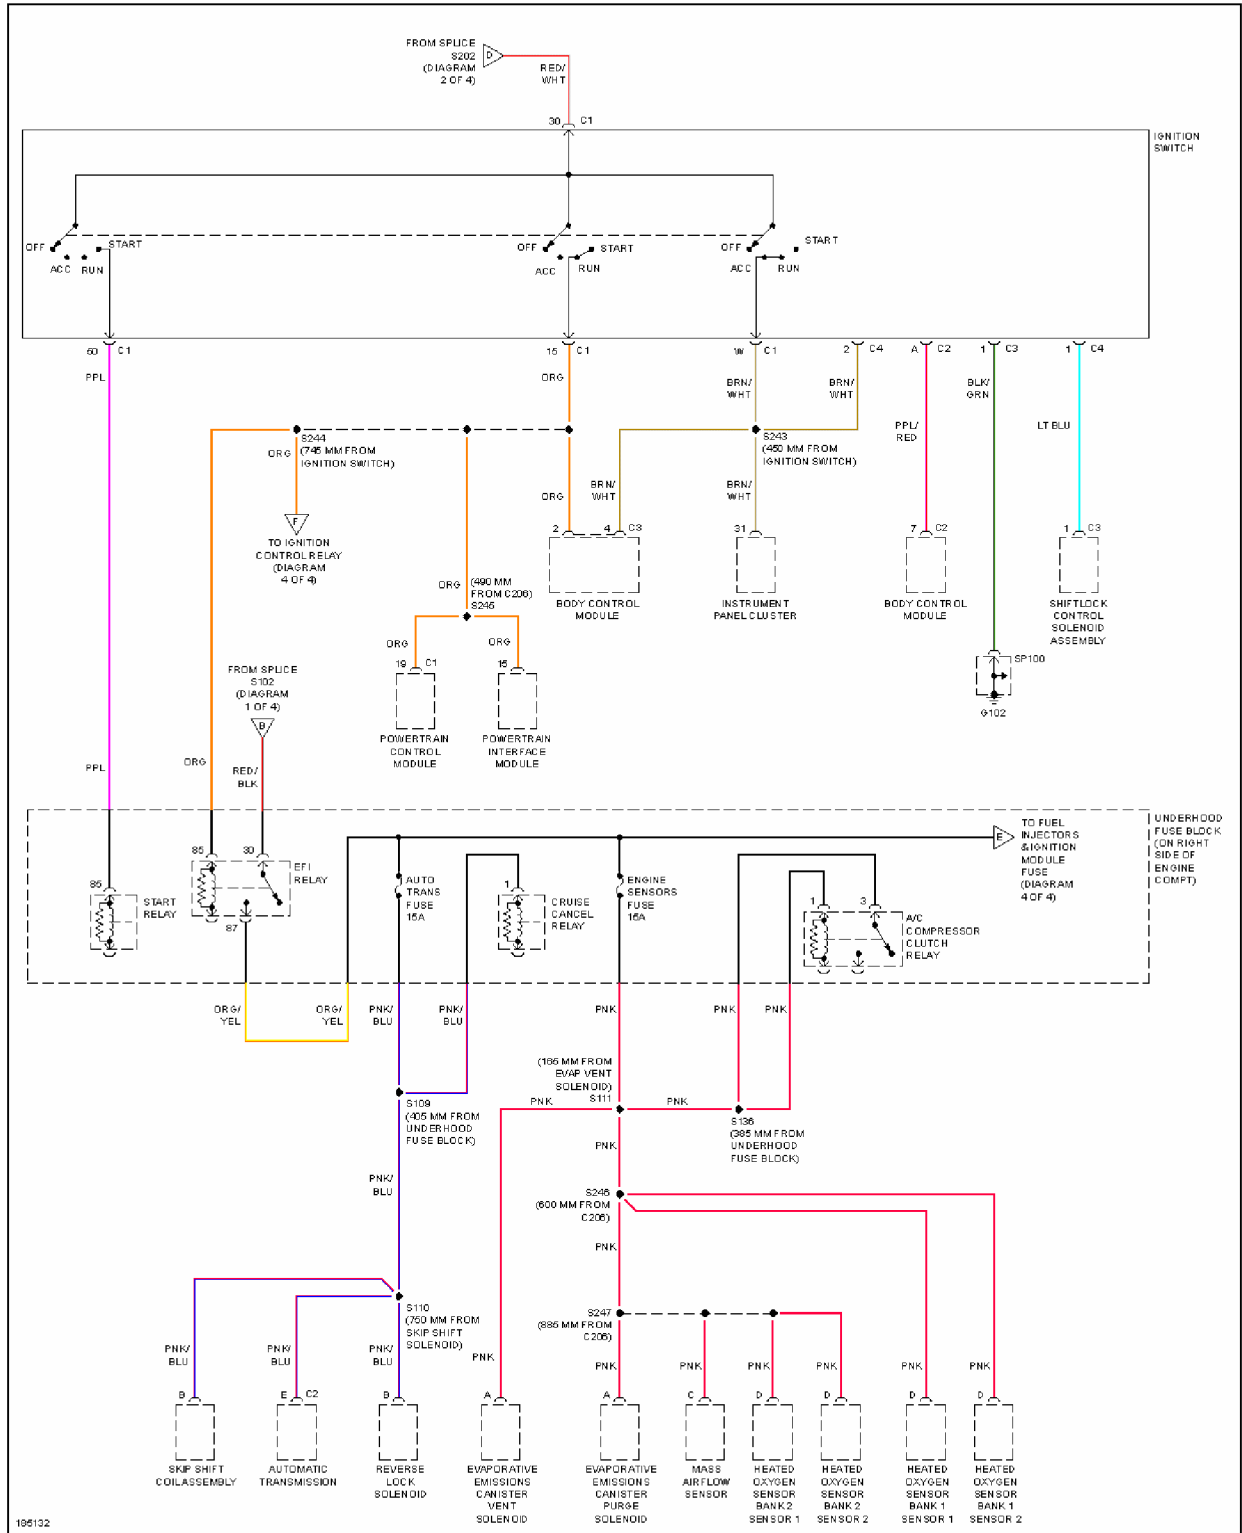

Fig. 28: Driver's Memory Seat Circuit

2004 Pontiac GTO

SYSTEM WIRING DIAGRAMS Pontiac - GTO

Fig. 29: Passenger's Memory Seat Circuit

POWER DISTRIBUTION

2004 Pontiac GTO

SYSTEM WIRING DIAGRAMS Pontiac - GTO

Fig. 30: Power Distribution Circuit (1 of 4)

2004 Pontiac GTO

SYSTEM WIRING DIAGRAMS Pontiac - GTO

Fig. 31: Power Distribution Circuit (2 of 4)

2004 Pontiac GTO

SYSTEM WIRING DIAGRAMS Pontiac - GTO

Fig. 32: Power Distribution Circuit (3 of 4)

2004 Pontiac GTO

SYSTEM WIRING DIAGRAMS Pontiac - GTO

Fig. 33: Power Distribution Circuit (4 of 4)

POWER MIRRORS

2004 Pontiac GTO

SYSTEM WIRING DIAGRAMS Pontiac - GTO

Fig. 34: Power Mirrors Circuit

POWER SEATS

2004 Pontiac GTO

SYSTEM WIRING DIAGRAMS Pontiac - GTO

Fig. 35: Driver Power Seat Circuit

2004 Pontiac GTO

SYSTEM WIRING DIAGRAMS Pontiac - GTO

Fig. 36: Passenger Power Seat Circuit

POWER WINDOWS

2004 Pontiac GTO

SYSTEM WIRING DIAGRAMS Pontiac - GTO