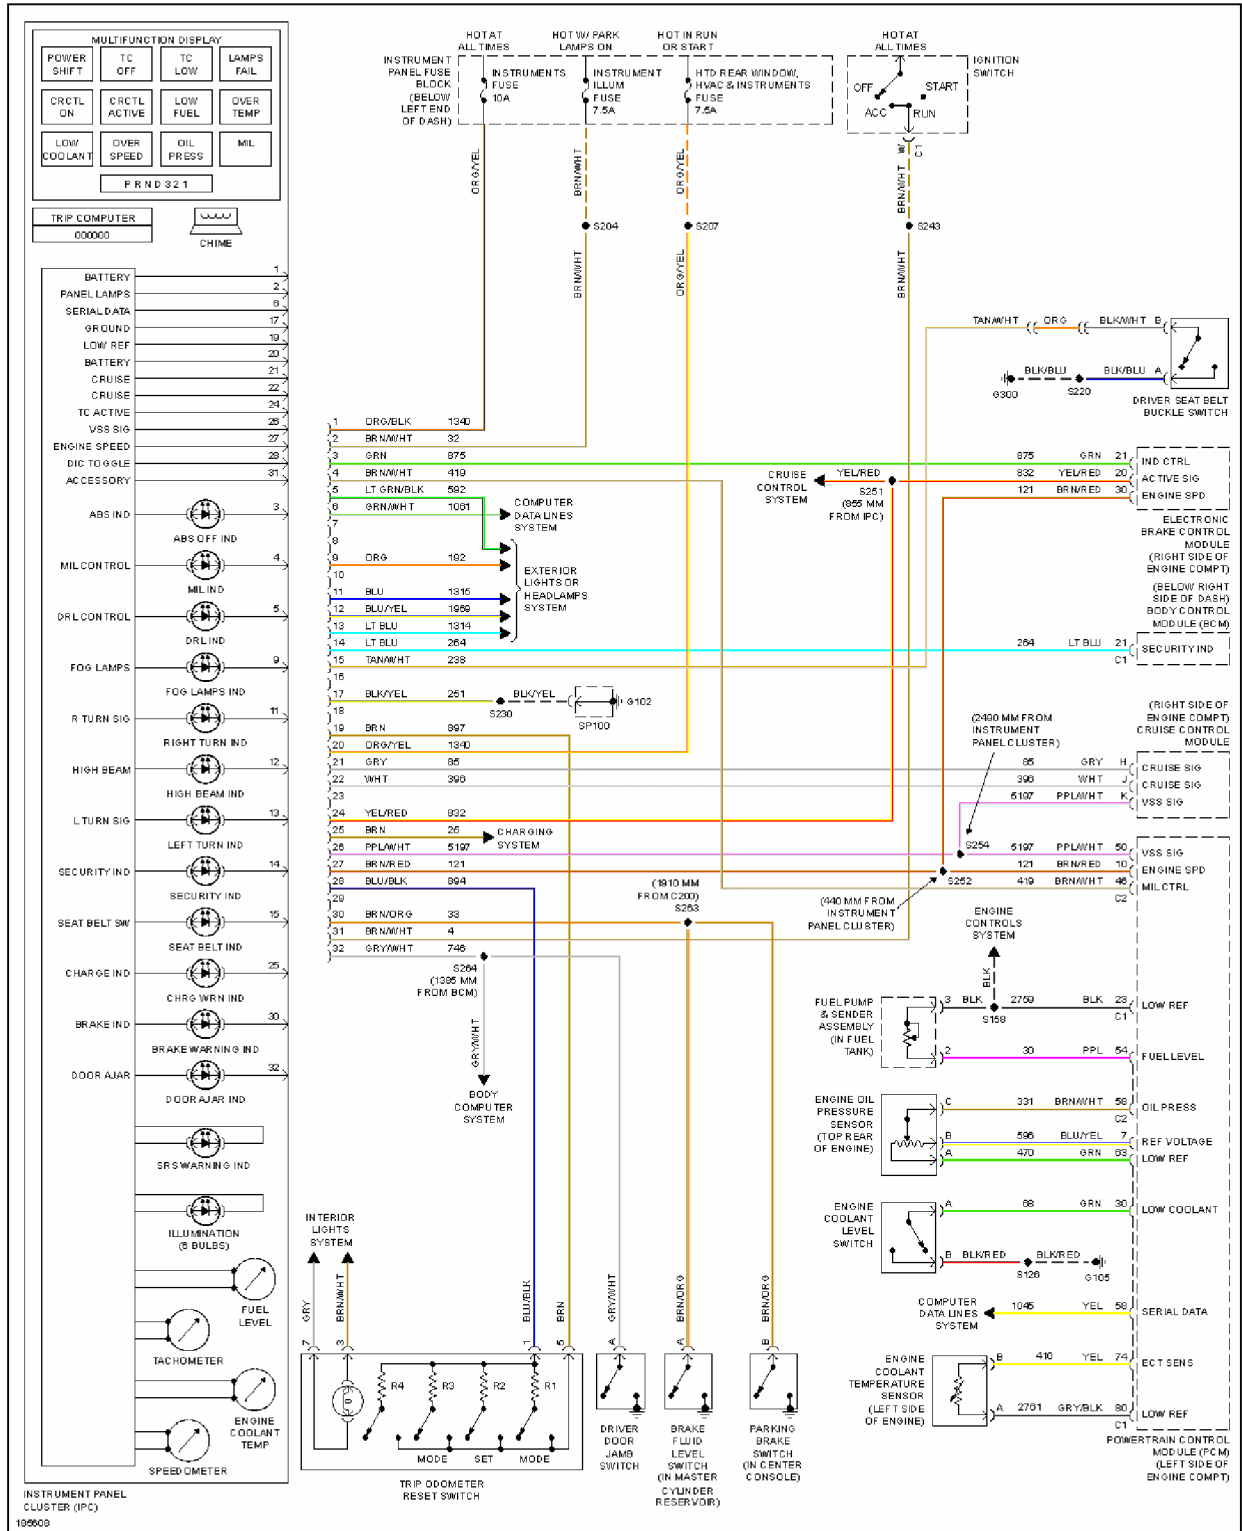

SYSTEM WIRING DIAGRAMS Pontiac - GTO

Fig. 20: Ground Distribution Circuit (2 of 3)

2004 Pontiac GTO

SYSTEM WIRING DIAGRAMS Pontiac - GTO

Fig. 21: Ground Distribution Circuit (3 of 3)

HEADLIGHTS

2004 Pontiac GTO

SYSTEM WIRING DIAGRAMS Pontiac - GTO

Fig. 22: Headlights Circuit (1 of 2)

2004 Pontiac GTO

SYSTEM WIRING DIAGRAMS Pontiac - GTO

Fig. 23: Headlights Circuit (2 of 2)

HORN

2004 Pontiac GTO

SYSTEM WIRING DIAGRAMS Pontiac - GTO

Fig. 24: Horn Circuit

INSTRUMENT CLUSTER

2004 Pontiac GTO

SYSTEM WIRING DIAGRAMS Pontiac - GTO

Fig. 25: Instrument Cluster Circuit

INTERIOR LIGHTS

2004 Pontiac GTO

SYSTEM WIRING DIAGRAMS Pontiac - GTO

Fig. 26: Courtesy Lamps Circuit

2004 Pontiac GTO

SYSTEM WIRING DIAGRAMS Pontiac - GTO

196647

Fig. 27: Instrument Illumination Circuit

MEMORY SYSTEMS

2004 Pontiac GTO

SYSTEM WIRING DIAGRAMS Pontiac - GTO