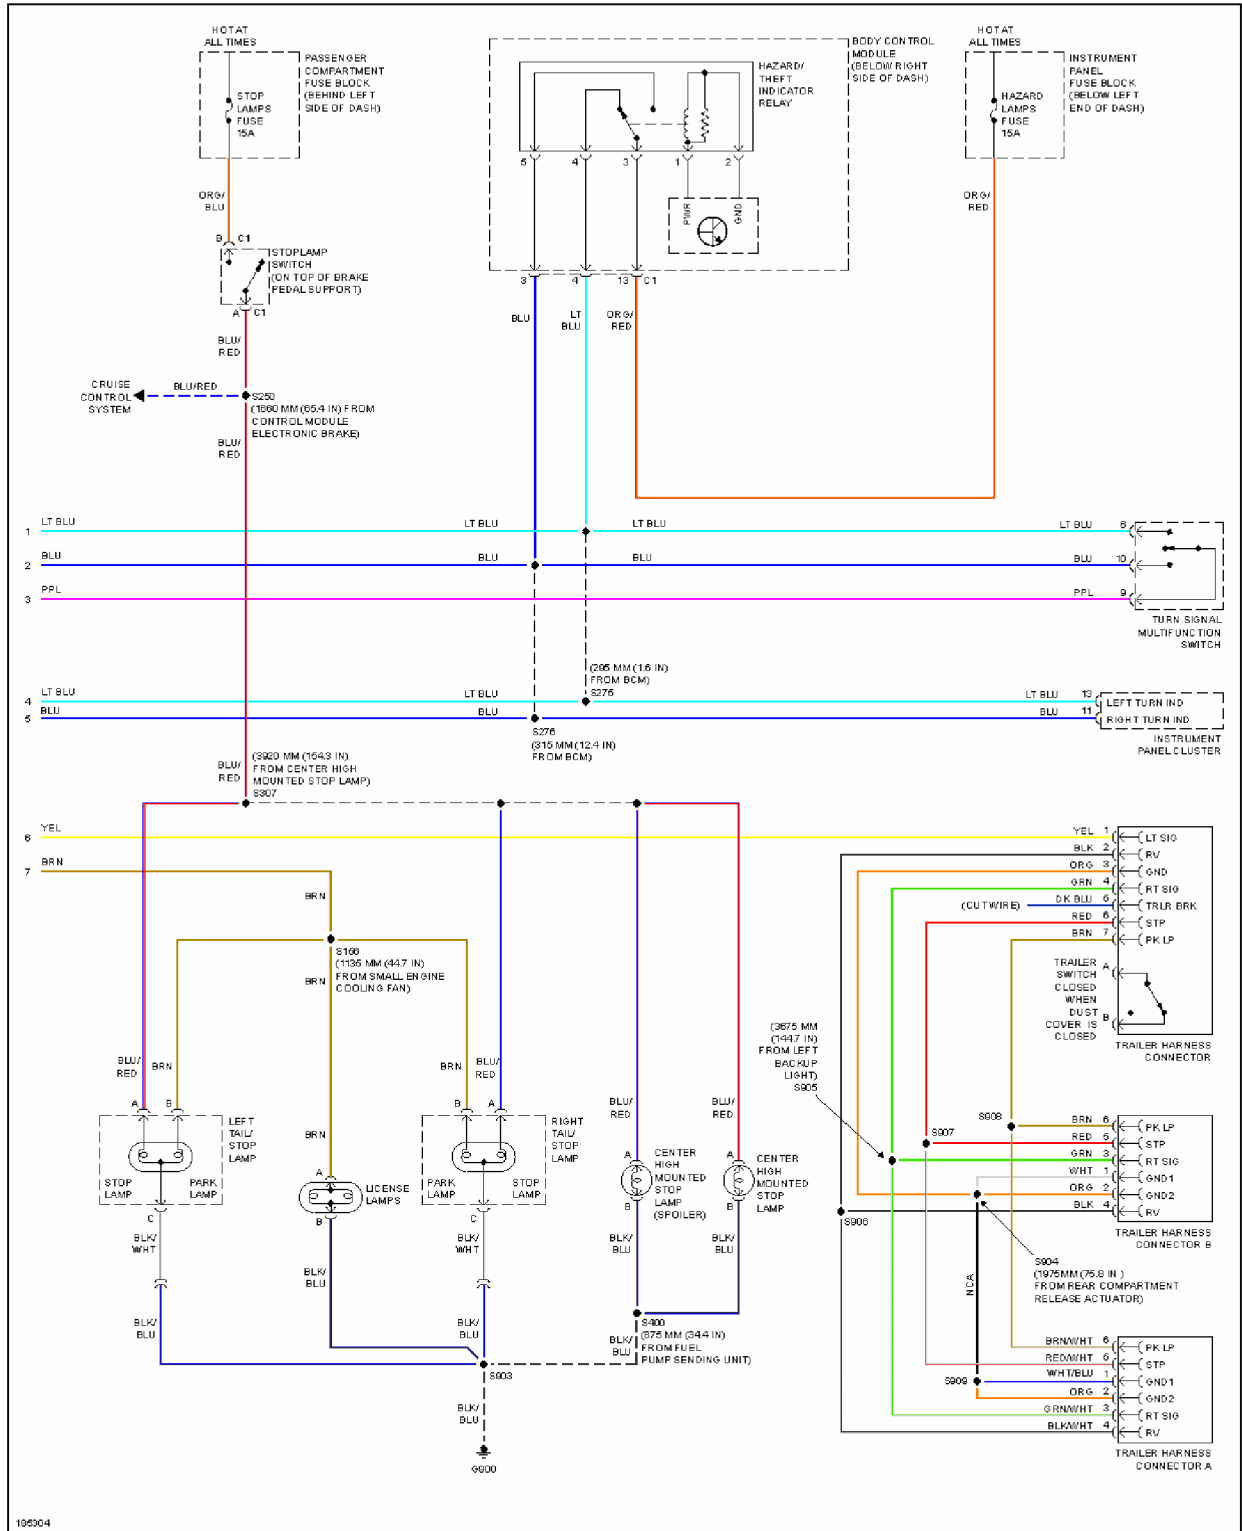

2004 Pontiac GTO

SYSTEM WIRING DIAGRAMS Pontiac - GTO

Fig. 14: 5.7L VIN G, Engine Performance Circuit (4 of 5)

2004 Pontiac GTO

SYSTEM WIRING DIAGRAMS Pontiac - GTO

Fig. 15: 5.7L VIN G, Engine Performance Circuit (5 of 5)

EXTERIOR LIGHTS

2004 Pontiac GTO

SYSTEM WIRING DIAGRAMS Pontiac - GTO

Fig. 16: Back-up Lamps Circuit

2004 Pontiac GTO

SYSTEM WIRING DIAGRAMS Pontiac - GTO

Fig. 17: Exterior Lamps Circuit (1 of 2)

2004 Pontiac GTO

SYSTEM WIRING DIAGRAMS Pontiac - GTO

Fig. 18: Exterior Lamps Circuit (2 of 2)

GROUND DISTRIBUTION

2004 Pontiac GTO

SYSTEM WIRING DIAGRAMS Pontiac - GTO

Fig. 19: Ground Distribution Circuit (1 of 3)

2004 Pontiac GTO

SYSTEM WIRING DIAGRAMS Pontiac - GTO

Fig. 20: Ground Distribution Circuit (2 of 3)

2004 Pontiac GTO

SYSTEM WIRING DIAGRAMS Pontiac - GTO

Fig. 21: Ground Distribution Circuit (3 of 3)

HEADLIGHTS

2004 Pontiac GTO