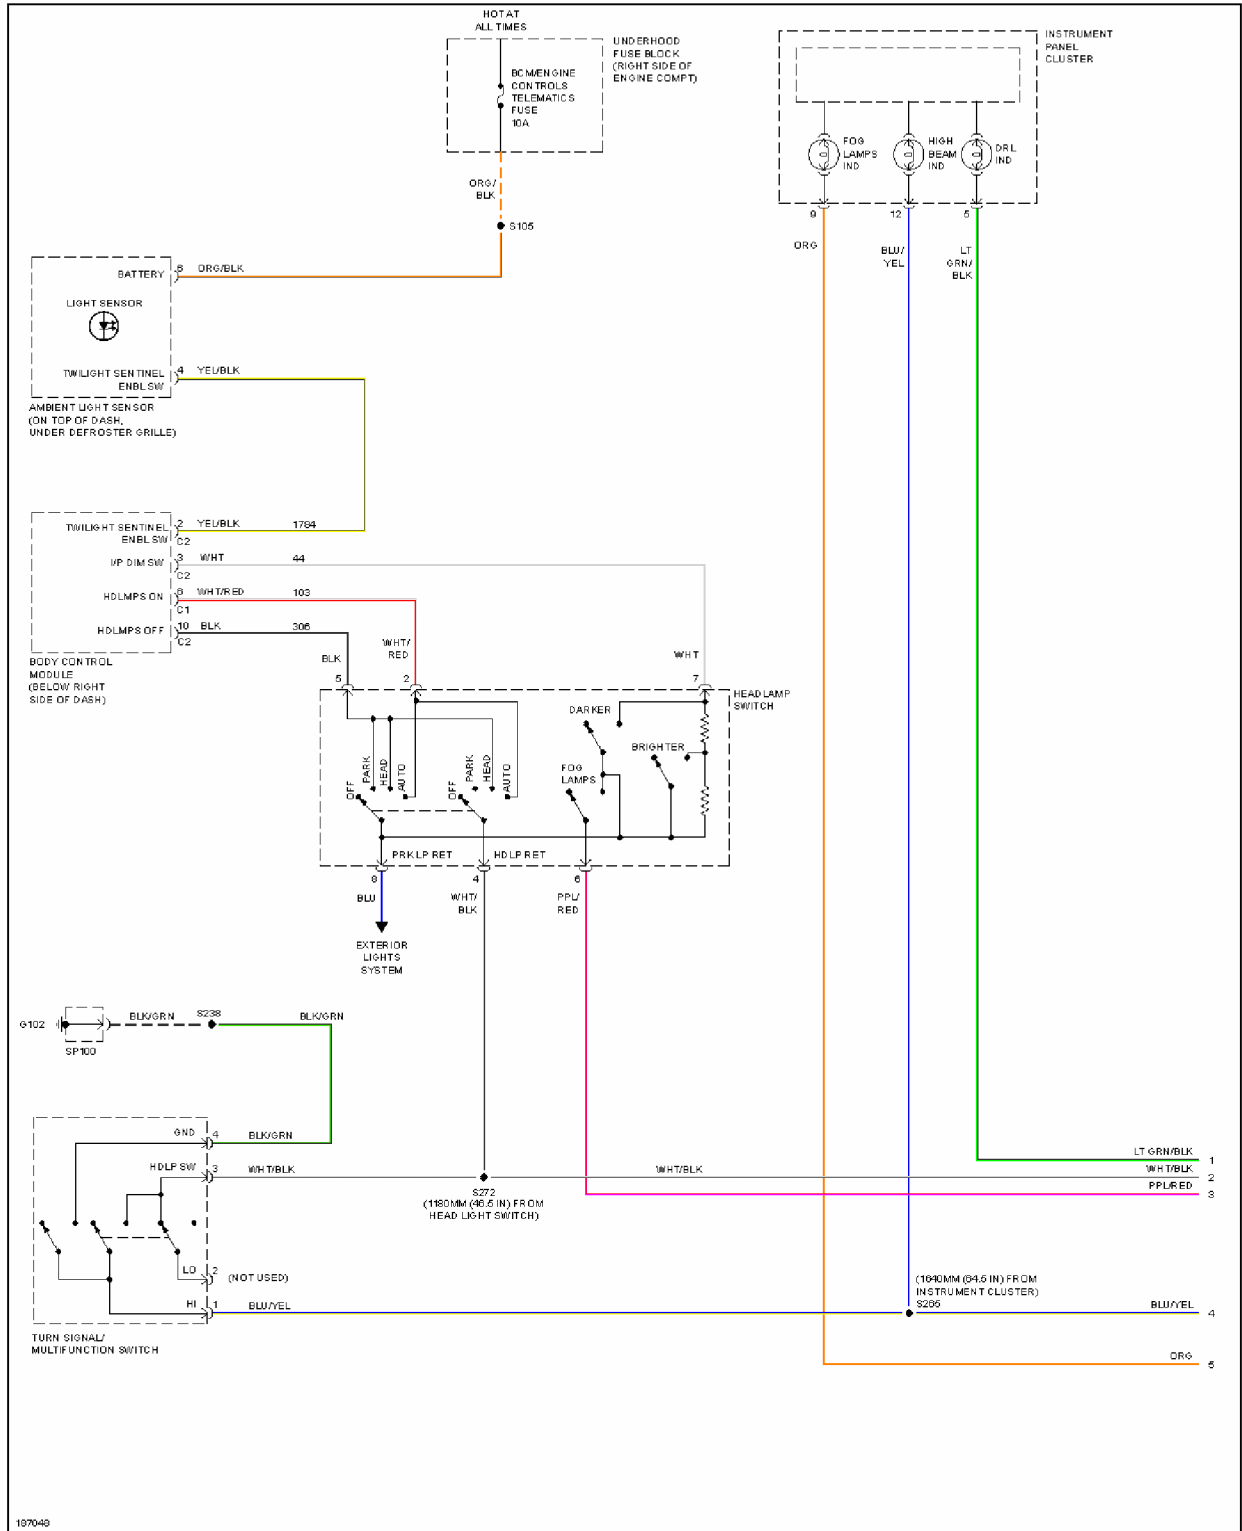

SYSTEM WIRING DIAGRAMS Pontiac - GTO

Fig. 20: Ground Distribution Circuit (2 of 3)

2004 Pontiac GTO

SYSTEM WIRING DIAGRAMS Pontiac - GTO

Fig. 21: Ground Distribution Circuit (3 of 3)

HEADLIGHTS

2004 Pontiac GTO

SYSTEM WIRING DIAGRAMS Pontiac - GTO

Fig. 22: Headlights Circuit (1 of 2)

2004 Pontiac GTO

SYSTEM WIRING DIAGRAMS Pontiac - GTO

Fig. 23: Headlights Circuit (2 of 2)

HORN

2004 Pontiac GTO

SYSTEM WIRING DIAGRAMS Pontiac - GTO

Fig. 24: Horn Circuit

INSTRUMENT CLUSTER

2004 Pontiac GTO

SYSTEM WIRING DIAGRAMS Pontiac - GTO

Fig. 25: Instrument Cluster Circuit

INTERIOR LIGHTS

2004 Pontiac GTO

SYSTEM WIRING DIAGRAMS Pontiac - GTO