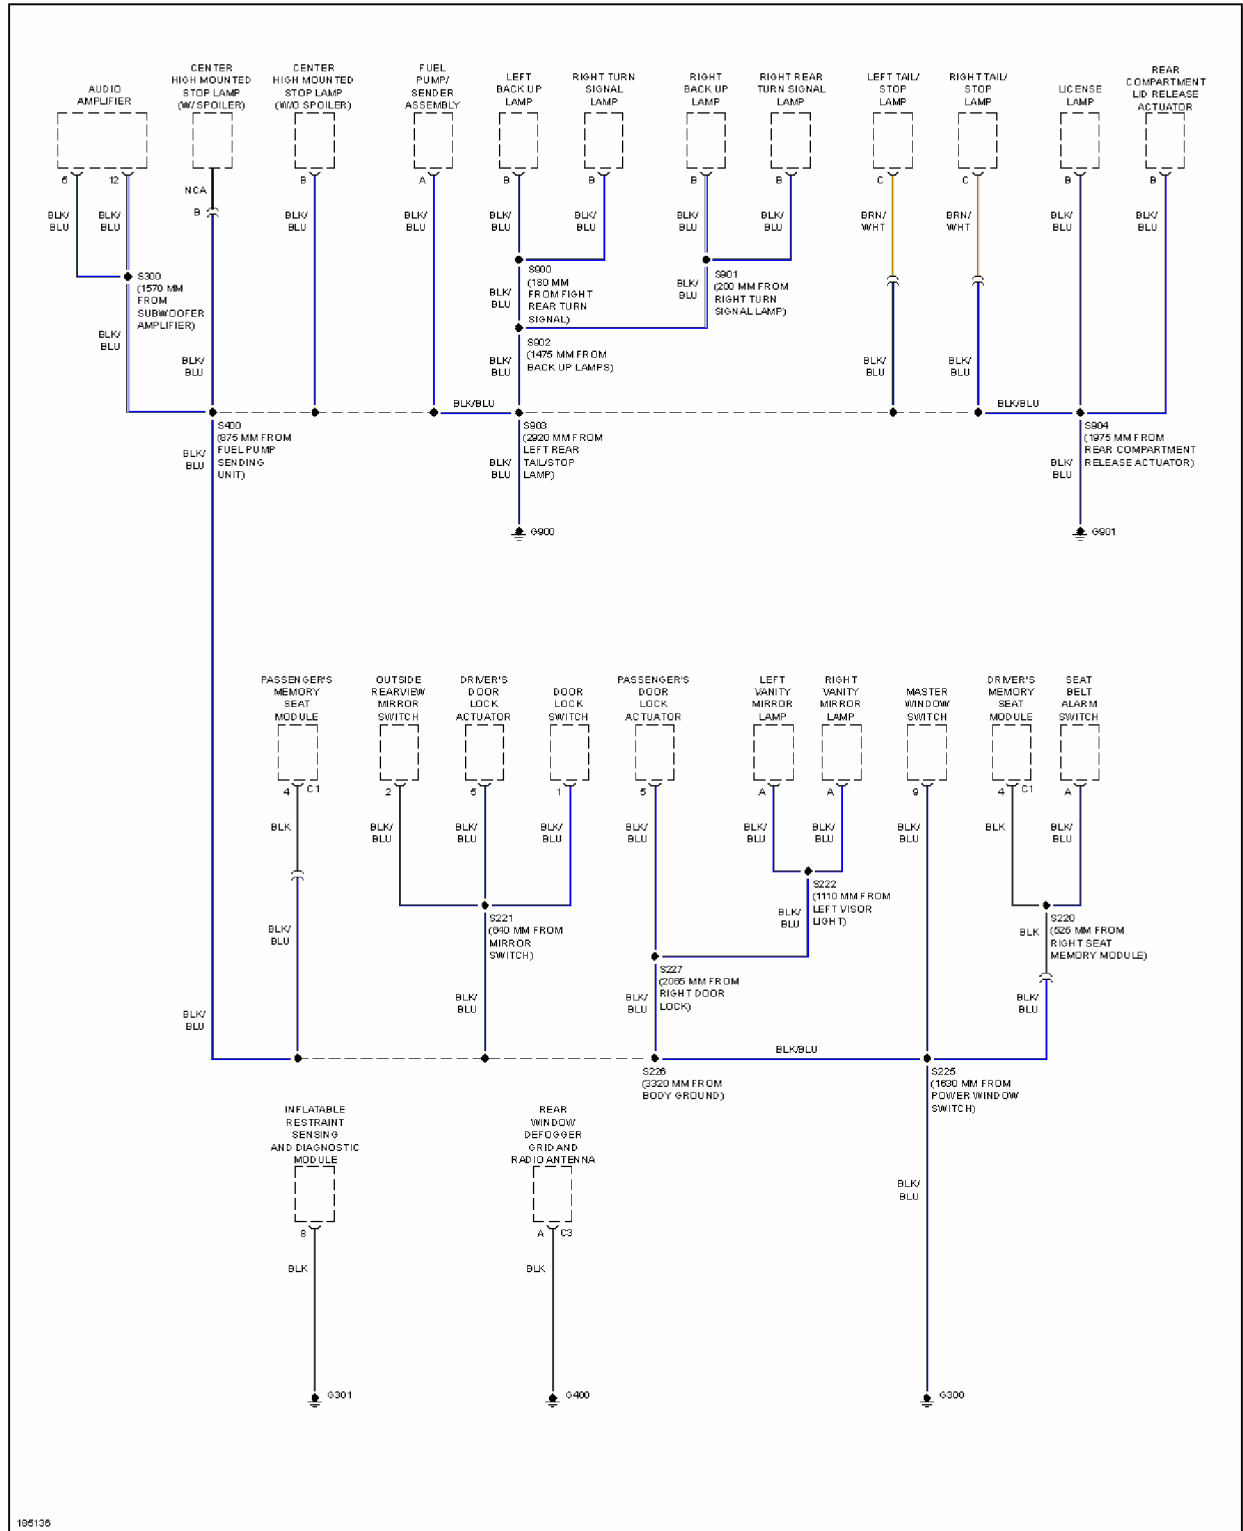

SYSTEM WIRING DIAGRAMS Pontiac - GTO

Fig. 18: Exterior Lamps Circuit (2 of 2)

GROUND DISTRIBUTION

2004 Pontiac GTO

SYSTEM WIRING DIAGRAMS Pontiac - GTO

Fig. 19: Ground Distribution Circuit (1 of 3)

2004 Pontiac GTO

SYSTEM WIRING DIAGRAMS Pontiac - GTO

Fig. 20: Ground Distribution Circuit (2 of 3)

2004 Pontiac GTO

SYSTEM WIRING DIAGRAMS Pontiac - GTO

Fig. 21: Ground Distribution Circuit (3 of 3)

HEADLIGHTS

2004 Pontiac GTO

SYSTEM WIRING DIAGRAMS Pontiac - GTO

Fig. 22: Headlights Circuit (1 of 2)

2004 Pontiac GTO

SYSTEM WIRING DIAGRAMS Pontiac - GTO

Fig. 23: Headlights Circuit (2 of 2)

HORN

2004 Pontiac GTO

SYSTEM WIRING DIAGRAMS Pontiac - GTO