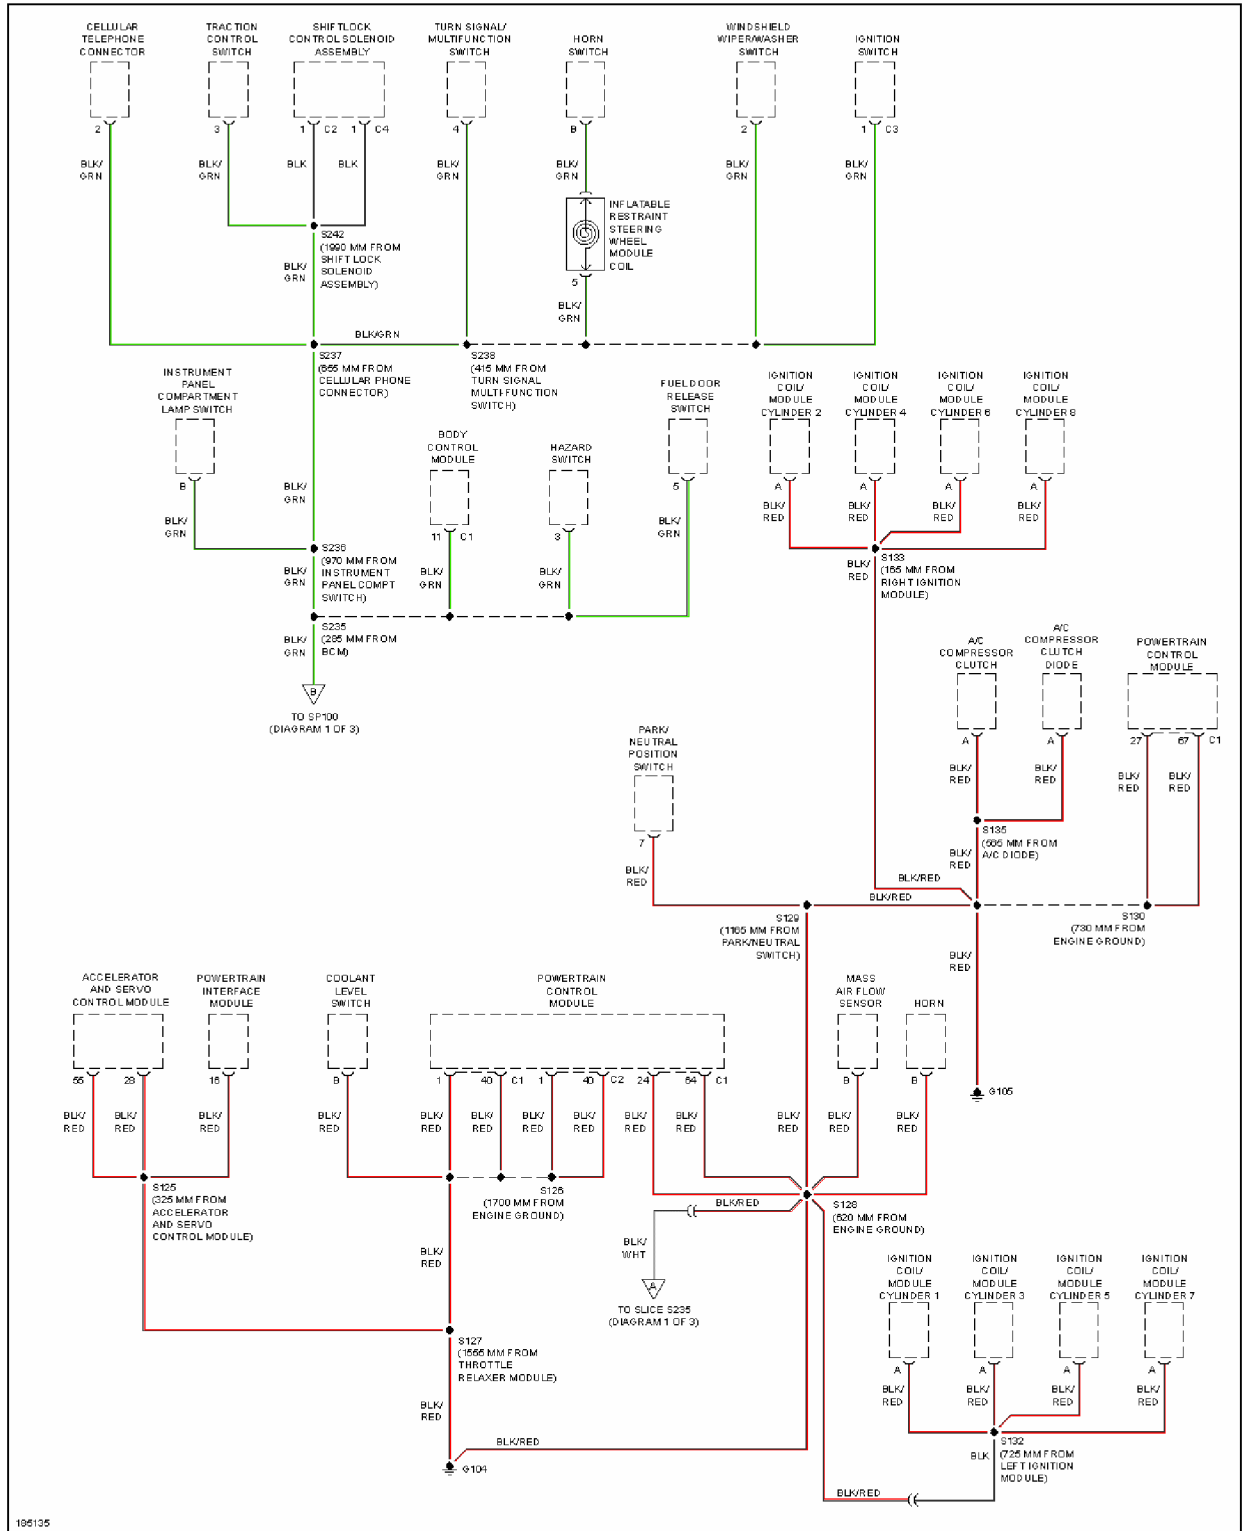

SYSTEM WIRING DIAGRAMS Pontiac - GTO

Fig. 18: Exterior Lamps Circuit (2 of 2)

GROUND DISTRIBUTION

2004 Pontiac GTO

SYSTEM WIRING DIAGRAMS Pontiac - GTO

Fig. 19: Ground Distribution Circuit (1 of 3)

2004 Pontiac GTO

SYSTEM WIRING DIAGRAMS Pontiac - GTO

Fig. 20: Ground Distribution Circuit (2 of 3)

2004 Pontiac GTO

SYSTEM WIRING DIAGRAMS Pontiac - GTO

Fig. 21: Ground Distribution Circuit (3 of 3)

HEADLIGHTS

2004 Pontiac GTO

SYSTEM WIRING DIAGRAMS Pontiac - GTO

Fig. 22: Headlights Circuit (1 of 2)

2004 Pontiac GTO

SYSTEM WIRING DIAGRAMS Pontiac - GTO

Fig. 23: Headlights Circuit (2 of 2)

HORN

2004 Pontiac GTO

SYSTEM WIRING DIAGRAMS Pontiac - GTO