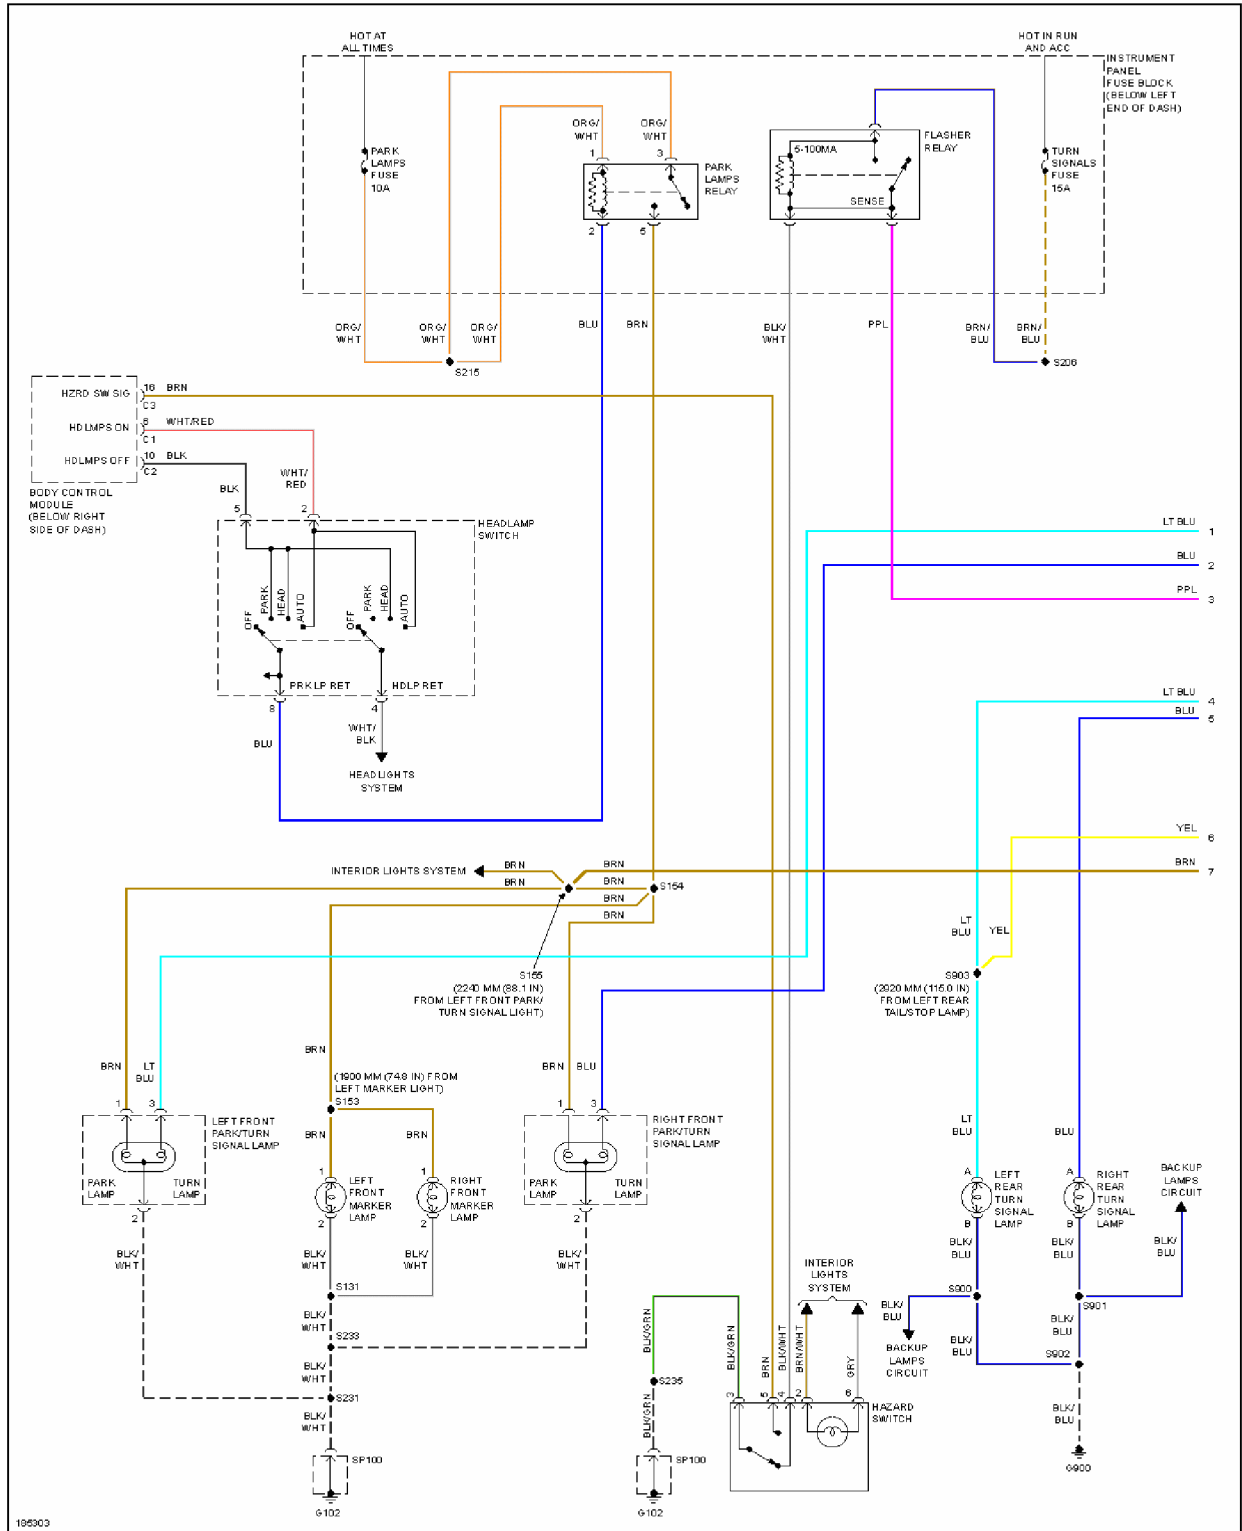

2004 Pontiac GTO

SYSTEM WIRING DIAGRAMS Pontiac - GTO

Fig. 14: 5.7L VIN G, Engine Performance Circuit (4 of 5)

2004 Pontiac GTO

SYSTEM WIRING DIAGRAMS Pontiac - GTO

Fig. 15: 5.7L VIN G, Engine Performance Circuit (5 of 5)

EXTERIOR LIGHTS

2004 Pontiac GTO

SYSTEM WIRING DIAGRAMS Pontiac - GTO

Fig. 16: Back-up Lamps Circuit

2004 Pontiac GTO

SYSTEM WIRING DIAGRAMS Pontiac - GTO

Fig. 17: Exterior Lamps Circuit (1 of 2)

2004 Pontiac GTO

SYSTEM WIRING DIAGRAMS Pontiac - GTO

Fig. 18: Exterior Lamps Circuit (2 of 2)

GROUND DISTRIBUTION

2004 Pontiac GTO

SYSTEM WIRING DIAGRAMS Pontiac - GTO

Fig. 19: Ground Distribution Circuit (1 of 3)

2004 Pontiac GTO