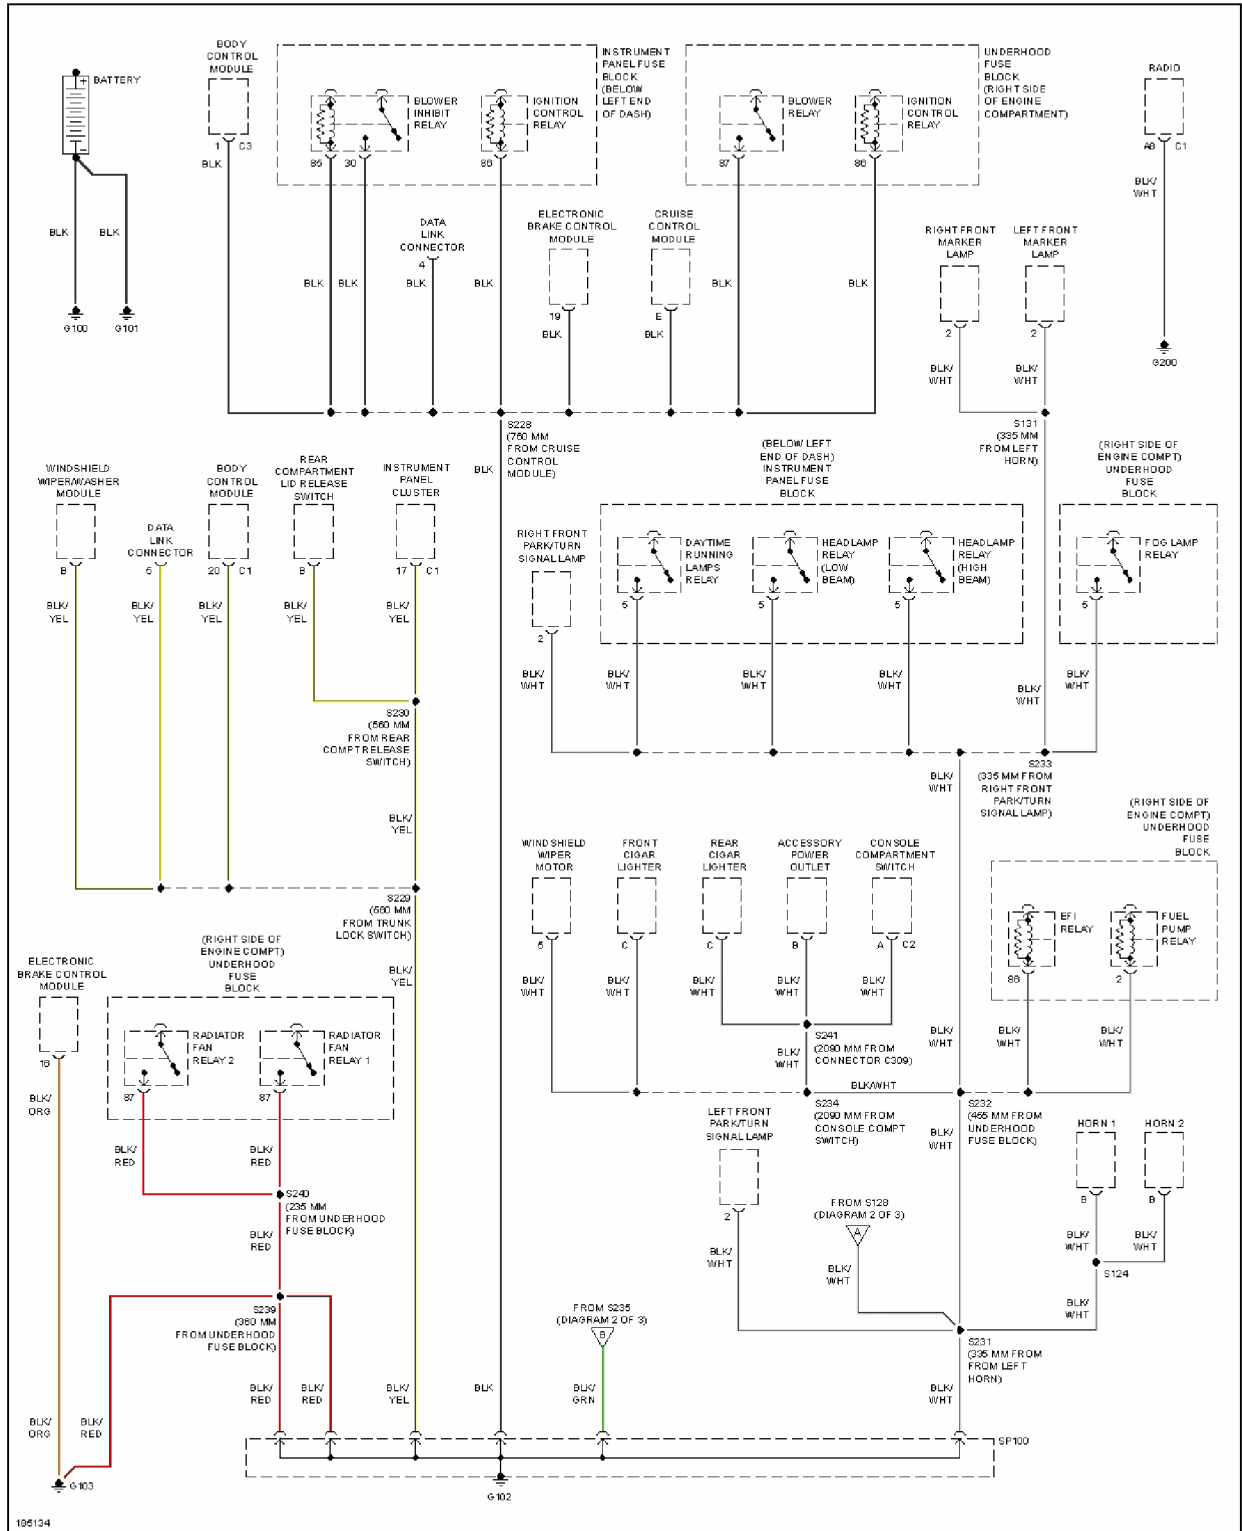

EXTERIOR LIGHTS

2004 Pontiac GTO

SYSTEM WIRING DIAGRAMS Pontiac - GTO

Fig. 16: Back-up Lamps Circuit

2004 Pontiac GTO

SYSTEM WIRING DIAGRAMS Pontiac - GTO

Fig. 17: Exterior Lamps Circuit (1 of 2)

2004 Pontiac GTO

SYSTEM WIRING DIAGRAMS Pontiac - GTO

Fig. 18: Exterior Lamps Circuit (2 of 2)

GROUND DISTRIBUTION

2004 Pontiac GTO

SYSTEM WIRING DIAGRAMS Pontiac - GTO

Fig. 19: Ground Distribution Circuit (1 of 3)

2004 Pontiac GTO

SYSTEM WIRING DIAGRAMS Pontiac - GTO

Fig. 20: Ground Distribution Circuit (2 of 3)

2004 Pontiac GTO

SYSTEM WIRING DIAGRAMS Pontiac - GTO

Fig. 21: Ground Distribution Circuit (3 of 3)

HEADLIGHTS

2004 Pontiac GTO