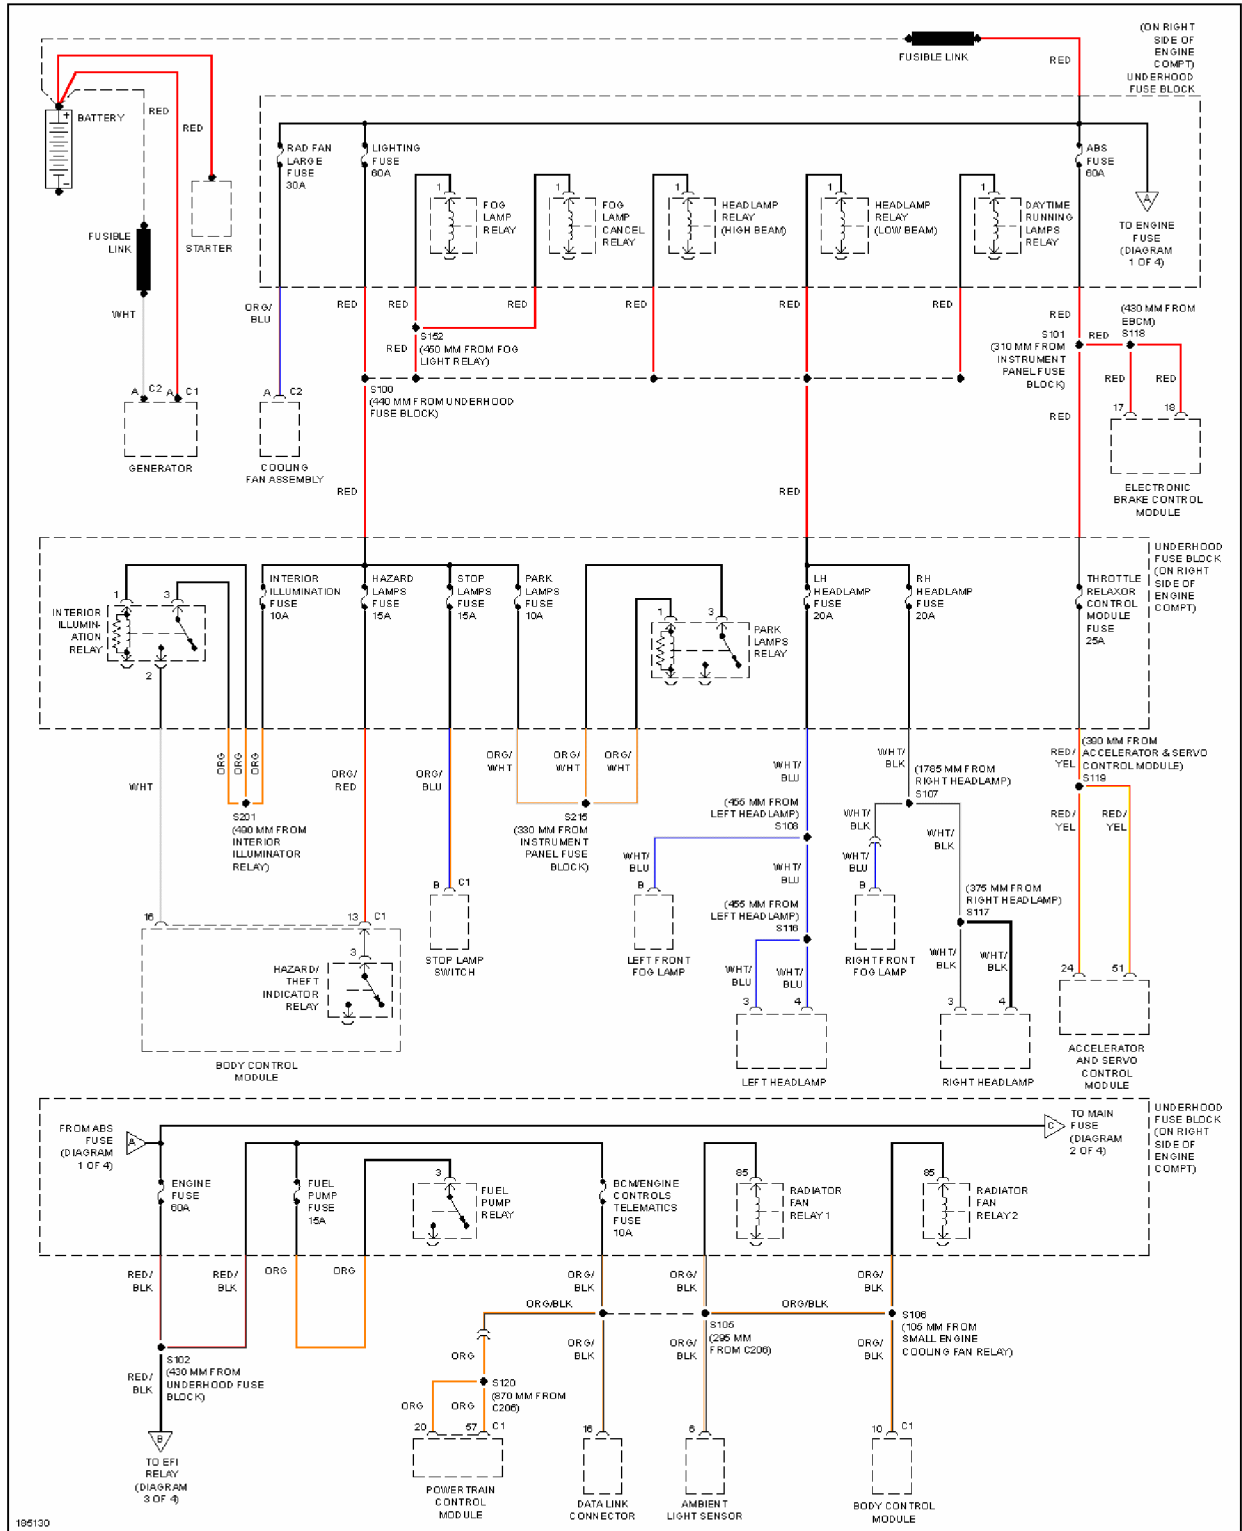

Fig. 26: Courtesy Lamps Circuit

2004 Pontiac GTO

SYSTEM WIRING DIAGRAMS Pontiac - GTO

196647

Fig. 27: Instrument Illumination Circuit

MEMORY SYSTEMS

2004 Pontiac GTO

SYSTEM WIRING DIAGRAMS Pontiac - GTO

Fig. 28: Driver's Memory Seat Circuit

2004 Pontiac GTO

SYSTEM WIRING DIAGRAMS Pontiac - GTO

Fig. 29: Passenger's Memory Seat Circuit

POWER DISTRIBUTION

2004 Pontiac GTO

SYSTEM WIRING DIAGRAMS Pontiac - GTO

Fig. 30: Power Distribution Circuit (1 of 4)

2004 Pontiac GTO

SYSTEM WIRING DIAGRAMS Pontiac - GTO

Fig. 31: Power Distribution Circuit (2 of 4)

2004 Pontiac GTO

SYSTEM WIRING DIAGRAMS Pontiac - GTO

Fig. 32: Power Distribution Circuit (3 of 4)

2004 Pontiac GTO