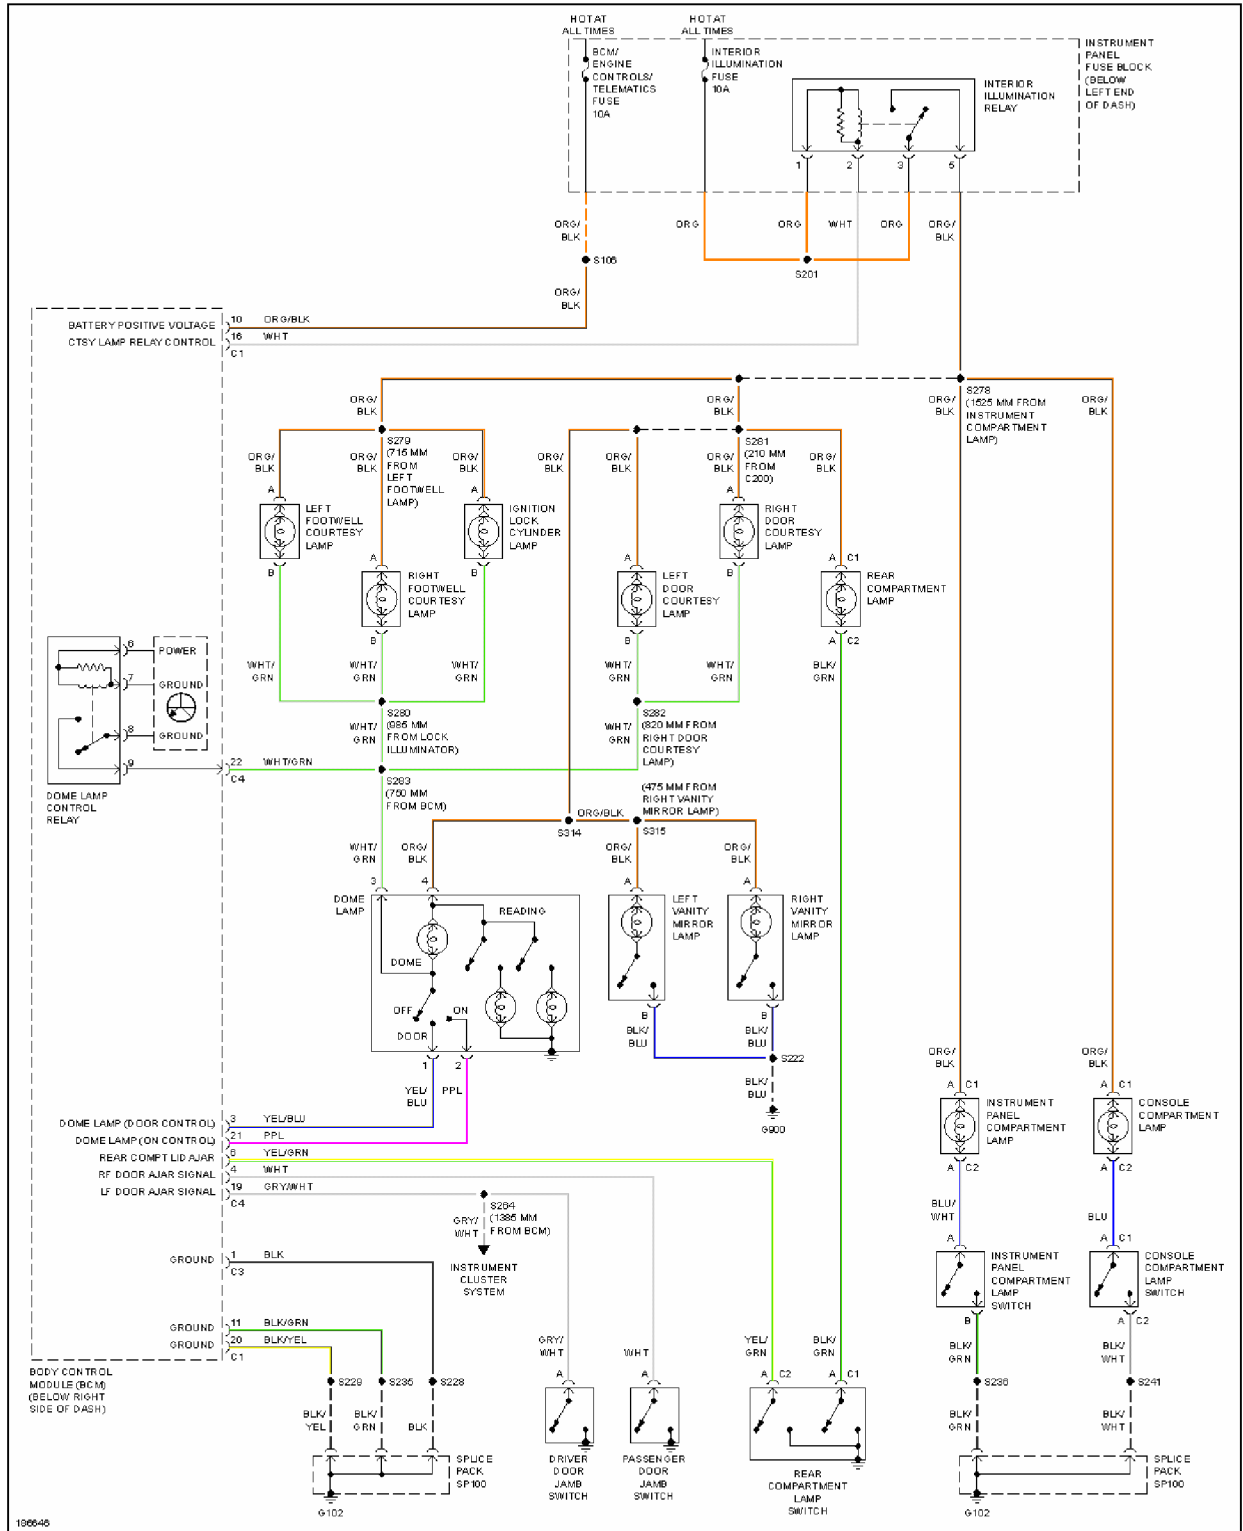

SYSTEM WIRING DIAGRAMS Pontiac - GTO

Fig. 22: Headlights Circuit (1 of 2)

2004 Pontiac GTO

SYSTEM WIRING DIAGRAMS Pontiac - GTO

Fig. 23: Headlights Circuit (2 of 2)

HORN

2004 Pontiac GTO

SYSTEM WIRING DIAGRAMS Pontiac - GTO

Fig. 24: Horn Circuit

INSTRUMENT CLUSTER

2004 Pontiac GTO

SYSTEM WIRING DIAGRAMS Pontiac - GTO

Fig. 25: Instrument Cluster Circuit

INTERIOR LIGHTS

2004 Pontiac GTO

SYSTEM WIRING DIAGRAMS Pontiac - GTO

Fig. 26: Courtesy Lamps Circuit

2004 Pontiac GTO

SYSTEM WIRING DIAGRAMS Pontiac - GTO

196647

Fig. 27: Instrument Illumination Circuit

MEMORY SYSTEMS

2004 Pontiac GTO

SYSTEM WIRING DIAGRAMS Pontiac - GTO