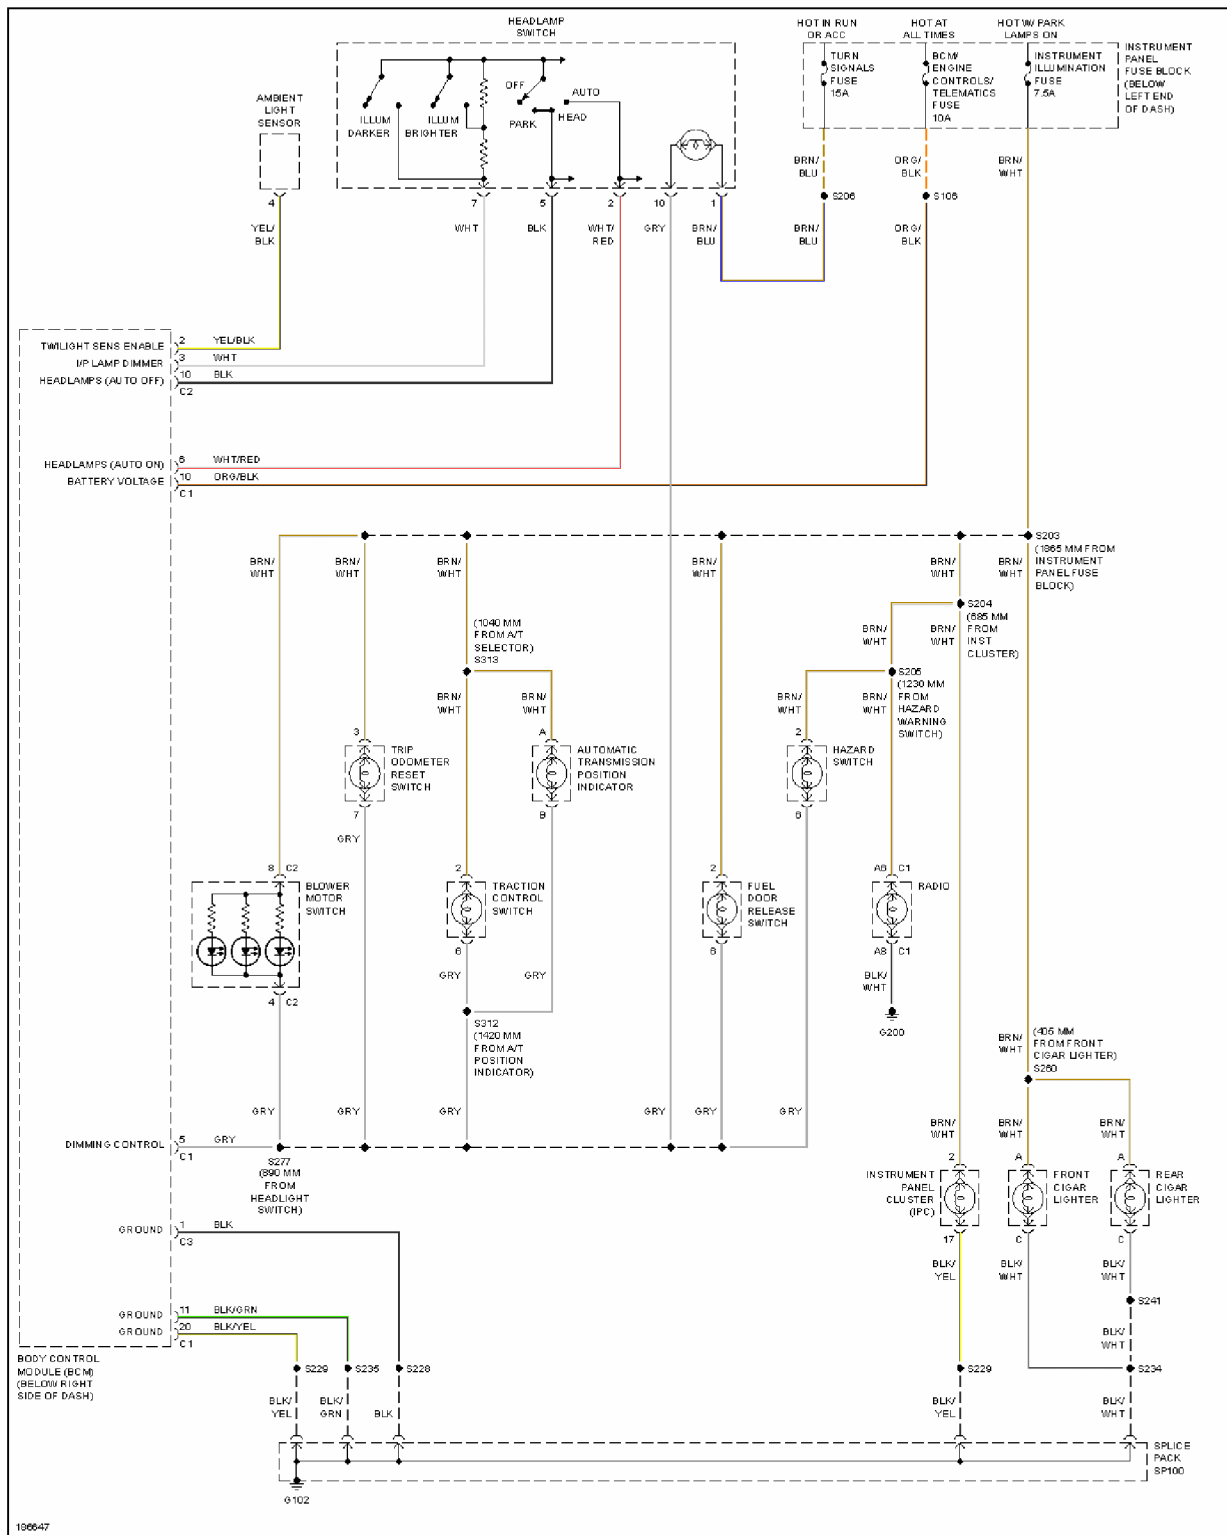

SYSTEM WIRING DIAGRAMS Pontiac - GTO

Fig. 22: Headlights Circuit (1 of 2)

2004 Pontiac GTO

SYSTEM WIRING DIAGRAMS Pontiac - GTO

Fig. 23: Headlights Circuit (2 of 2)

HORN

2004 Pontiac GTO

SYSTEM WIRING DIAGRAMS Pontiac - GTO

Fig. 24: Horn Circuit

INSTRUMENT CLUSTER

2004 Pontiac GTO

SYSTEM WIRING DIAGRAMS Pontiac - GTO

Fig. 25: Instrument Cluster Circuit

INTERIOR LIGHTS

2004 Pontiac GTO

SYSTEM WIRING DIAGRAMS Pontiac - GTO

Fig. 26: Courtesy Lamps Circuit

2004 Pontiac GTO

SYSTEM WIRING DIAGRAMS Pontiac - GTO

196647

Fig. 27: Instrument Illumination Circuit

MEMORY SYSTEMS

2004 Pontiac GTO

SYSTEM WIRING DIAGRAMS Pontiac - GTO