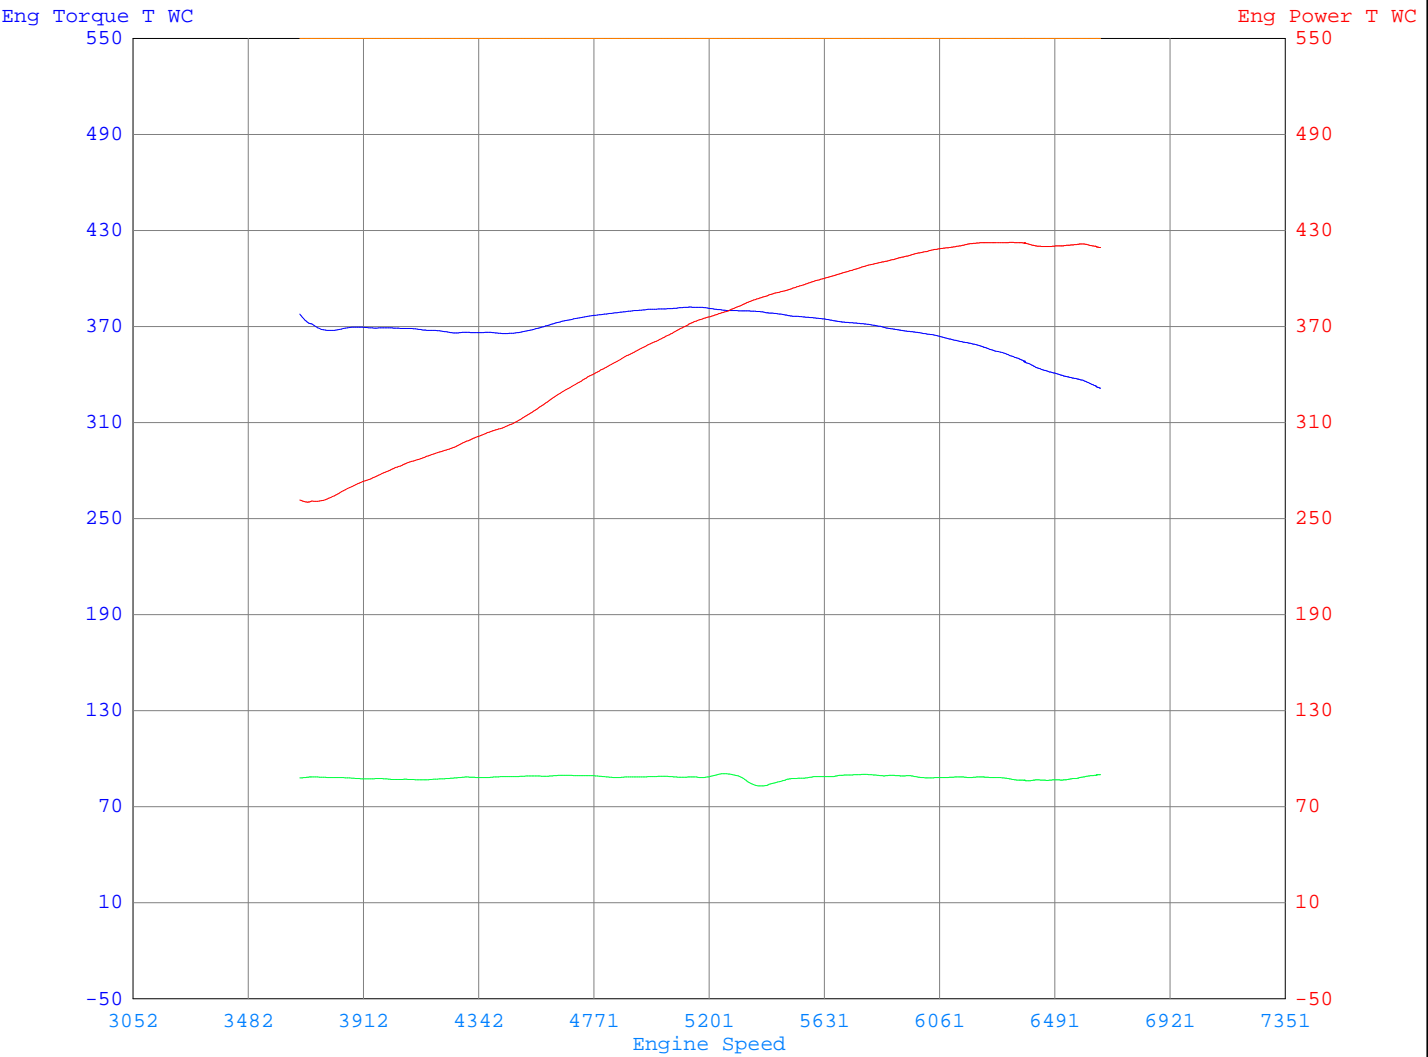

Mustang Dynamometer Test Report

Updates, Documentation & More At
www.MustangDyne.com
Or Call 1-330-963-5400

Total Performance Solutions

40472-C Abby James Road,
Prairieville, LA 70769
Phone: (225) 622-5328 / - Fax: /

Date Printed : 2010/09/24 Filter Mode : FIR
Time Printed : 23:33:06 Filter Value : 25

Run#	License	Owner	Acquired	Test Comments
1	PHL 937	Benard,	09/17 21:36:40	
2				
3				

Channel / Run	Min			Max			Avg		
	1	2	3	1	2	3	1	2	3
Eng Torque T WC (Ft-Lb)	331			382			366		
Eng Power T WC (HP)	260			423			369		
AFR-L (Ratio)	12.0			13.1			12.5		
-15 to +45 (PSI)	6.6			7.0			6.9		