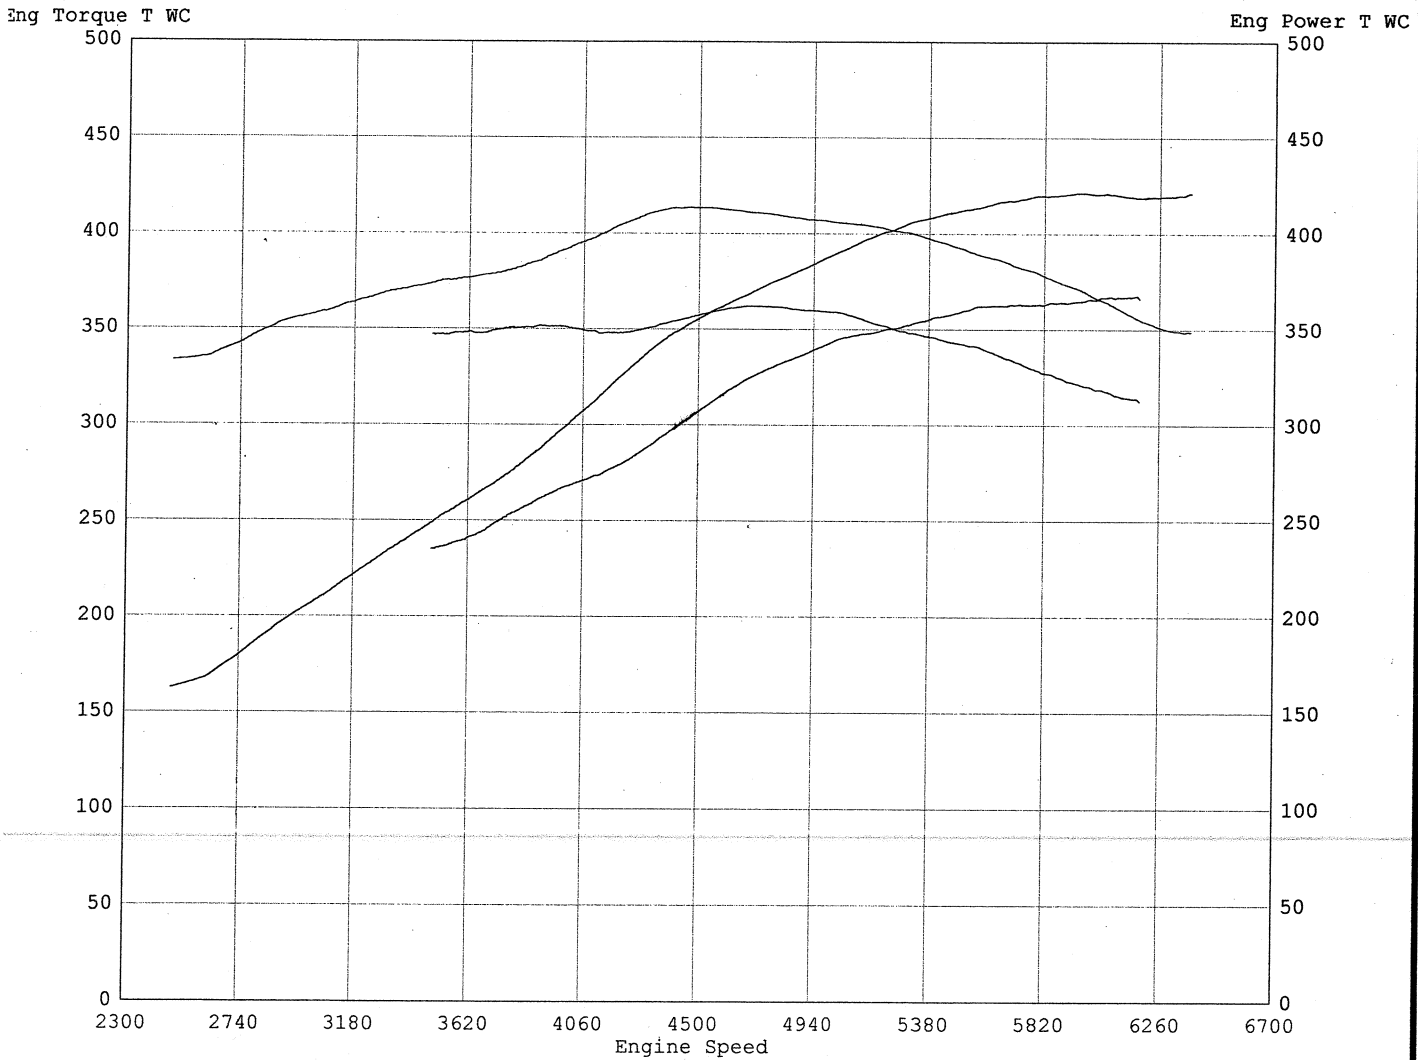

Mustang Dynamometer Test Report

Updates, Documentation & More At
www.MustangDyne.com
Or Call 1-330-963-5400

Straightline Performance

12655 Old Plank Rd,
New Lenox, IL 60451
Phone: 815.485.7741 / - Fax: /

Date Printed : 2011/11/10 Filter Mode : FIR
Time Printed : 15:48:09 Filter Value : 99

Run#	License	Owner	Acquired	Test Comments
1	ZJT	Toscas,	11/10 15:44:48	
2	ZJT	Toscas,	06/21 13:29:46	
3				

Channel / Run	Min			Max			Avg		
	1	2	3	1	2	3	1	2	3
Eng Torque T WC (Ft-Lb)	333	312		414	362		380	345	
Eng Power T WC (HP)	163	235		421	368		330	324	