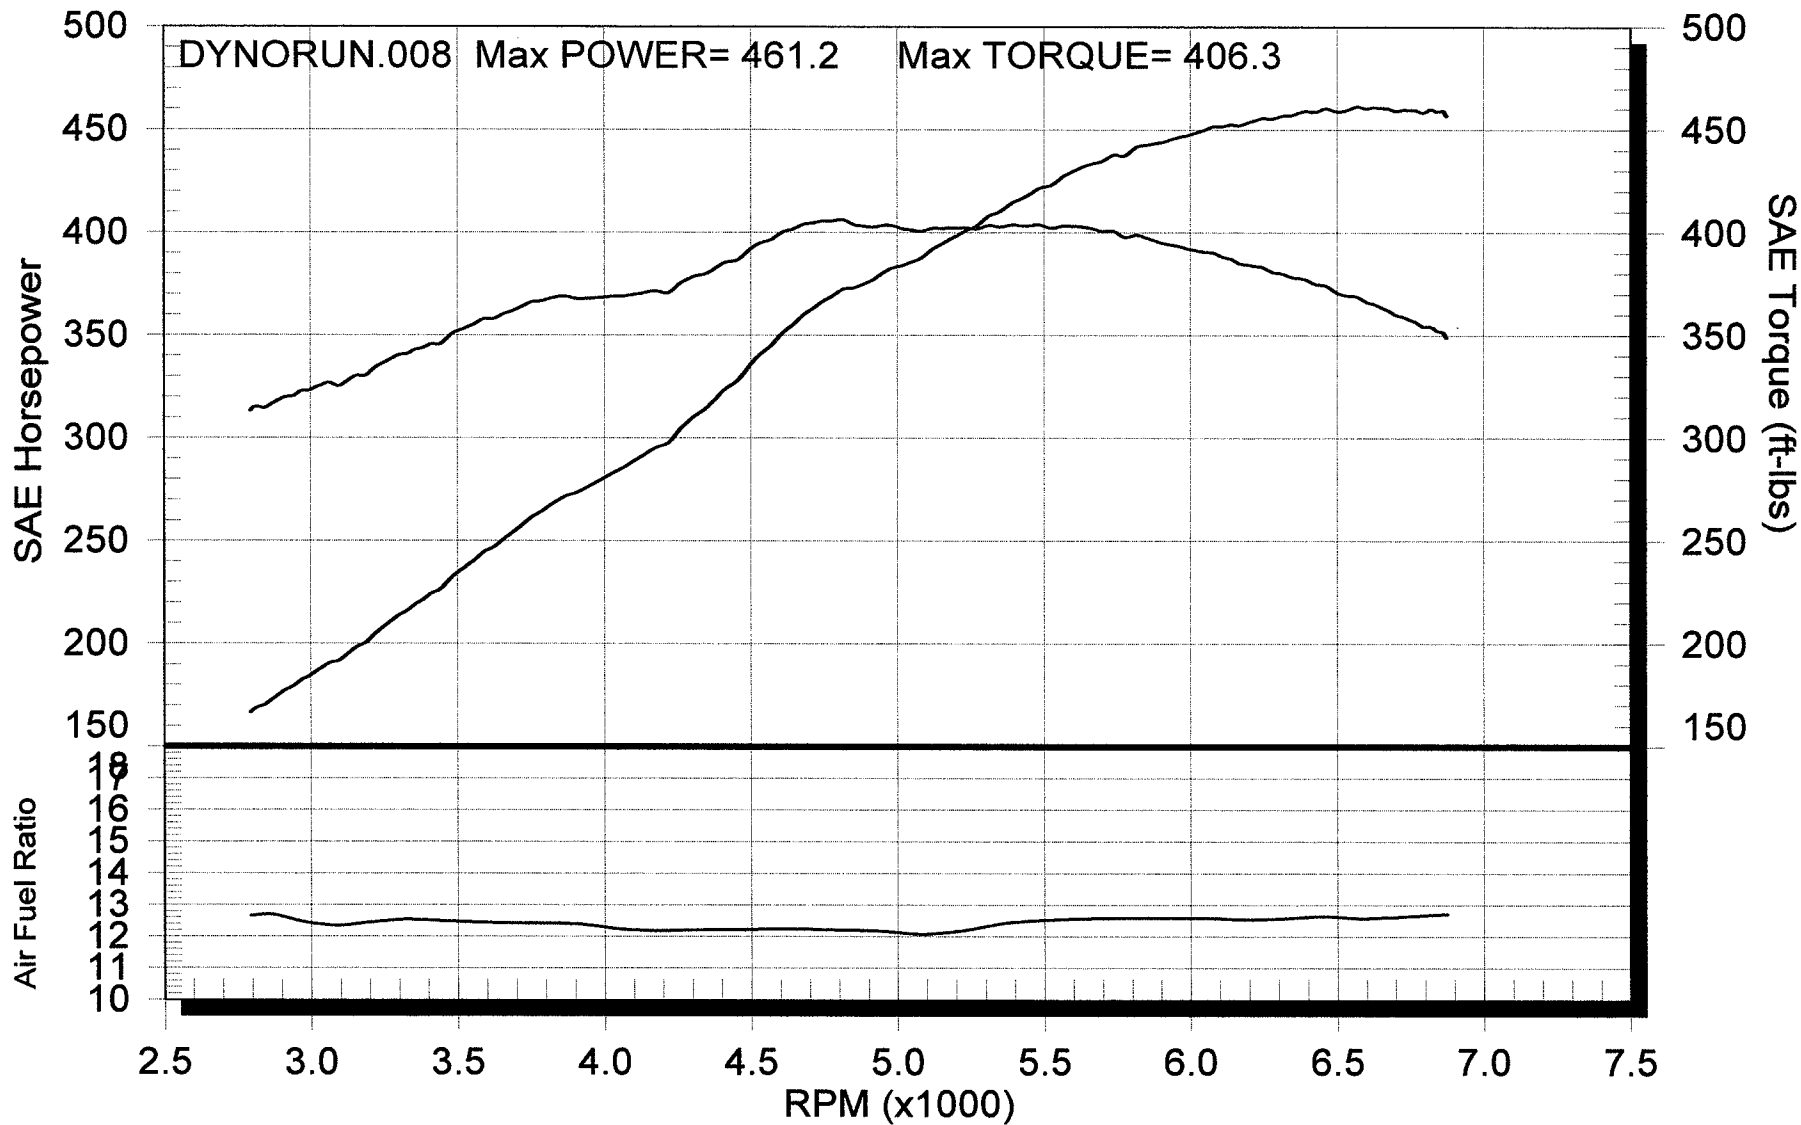

## Next Level Performance 407-869-RACE (7223)

DYNORUN.008 JP White 2002 SS M6 RO 8/4/2006 8:26:54 AM  
02 SS M6, SLP Lid, K&N, 85mmMAF, NW 90mm TB, FAST 90mm, 30lb SVO,  
TEA TrickFlow Heads, 232/236 114 XE, UD Pulley, Kook's LT's w/ OR Y,  
NLP DynoTune