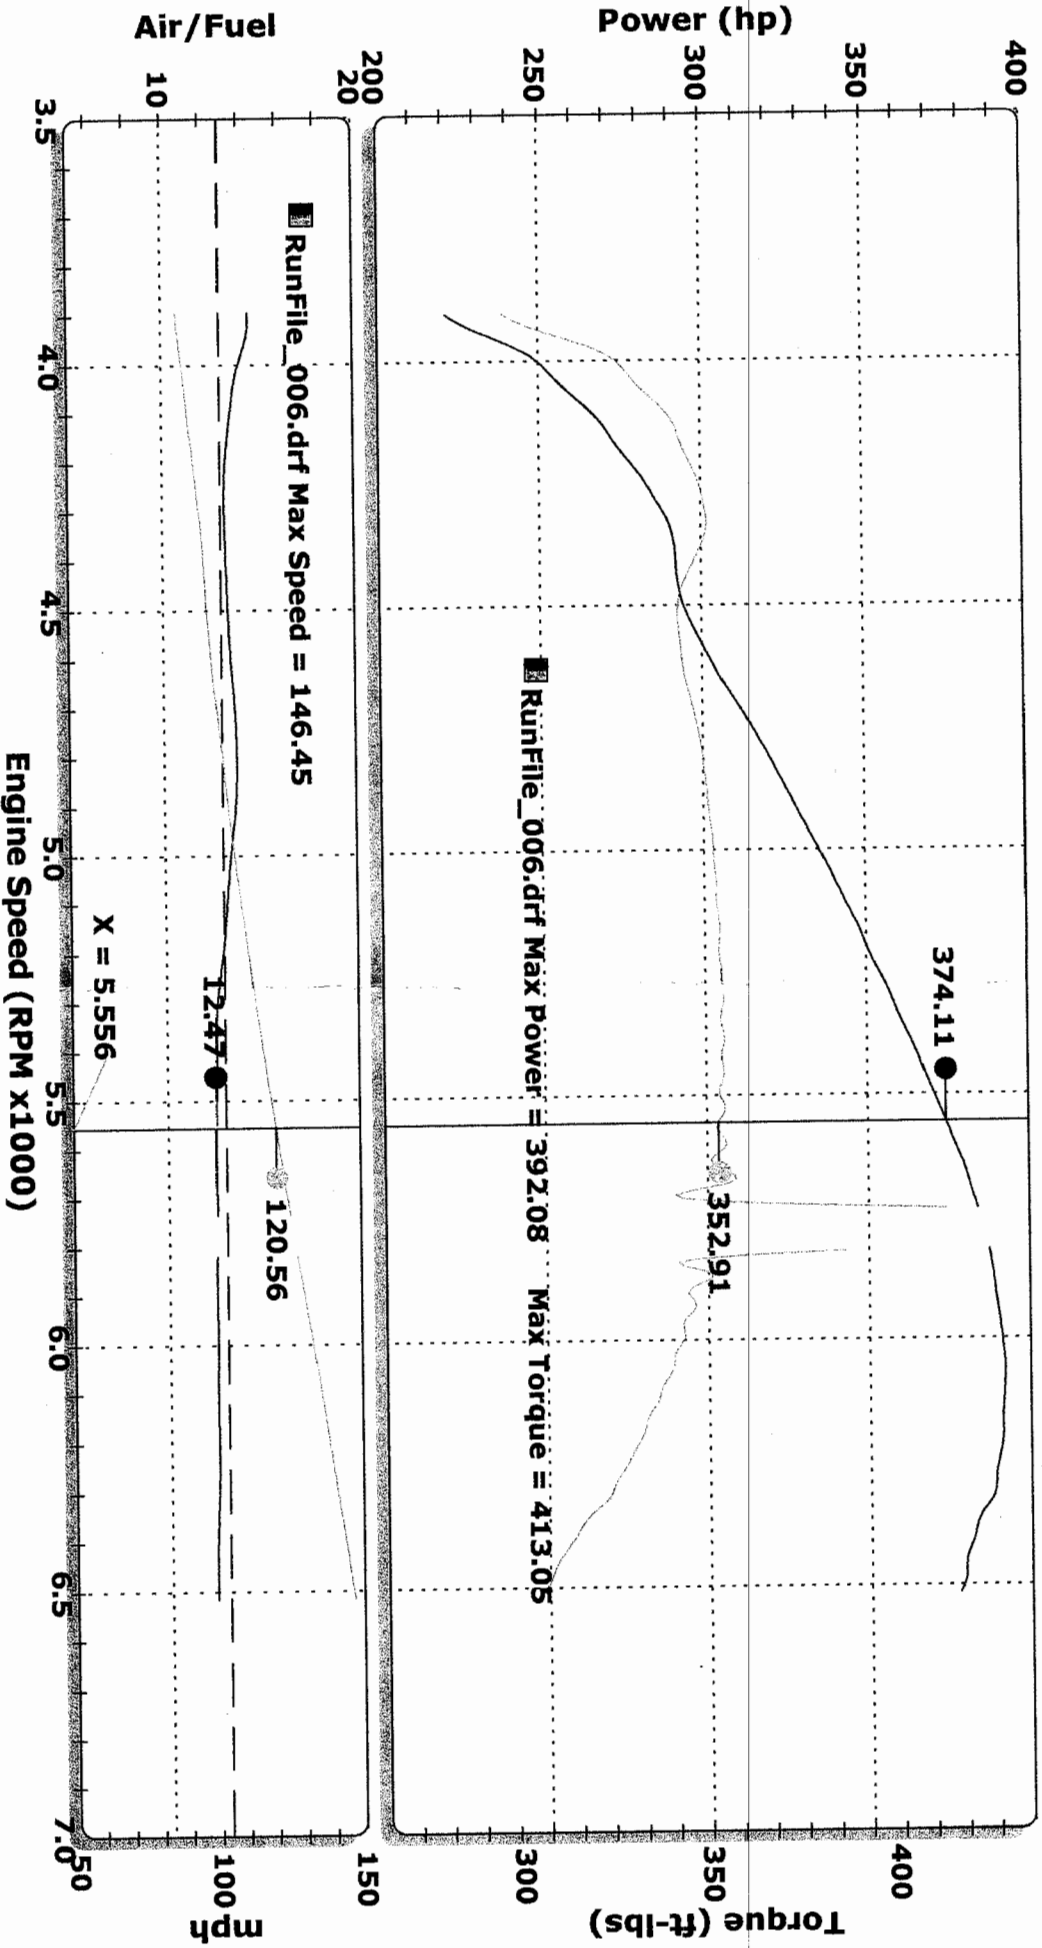

www.TheDynoShop

RunFile_006.drf - 10/14/2006 2:39:43 PM Run Type: RO Run Conditions: 79.30 °F, 29.46 in-Hg, Humidity: 33%, SAE: 1.01
5JNU281
Max Power = 392.08 Max Torque = 413.05 Max Speed = 146.45

10042 Prospect Ave. Santee, CA (619)562-3933