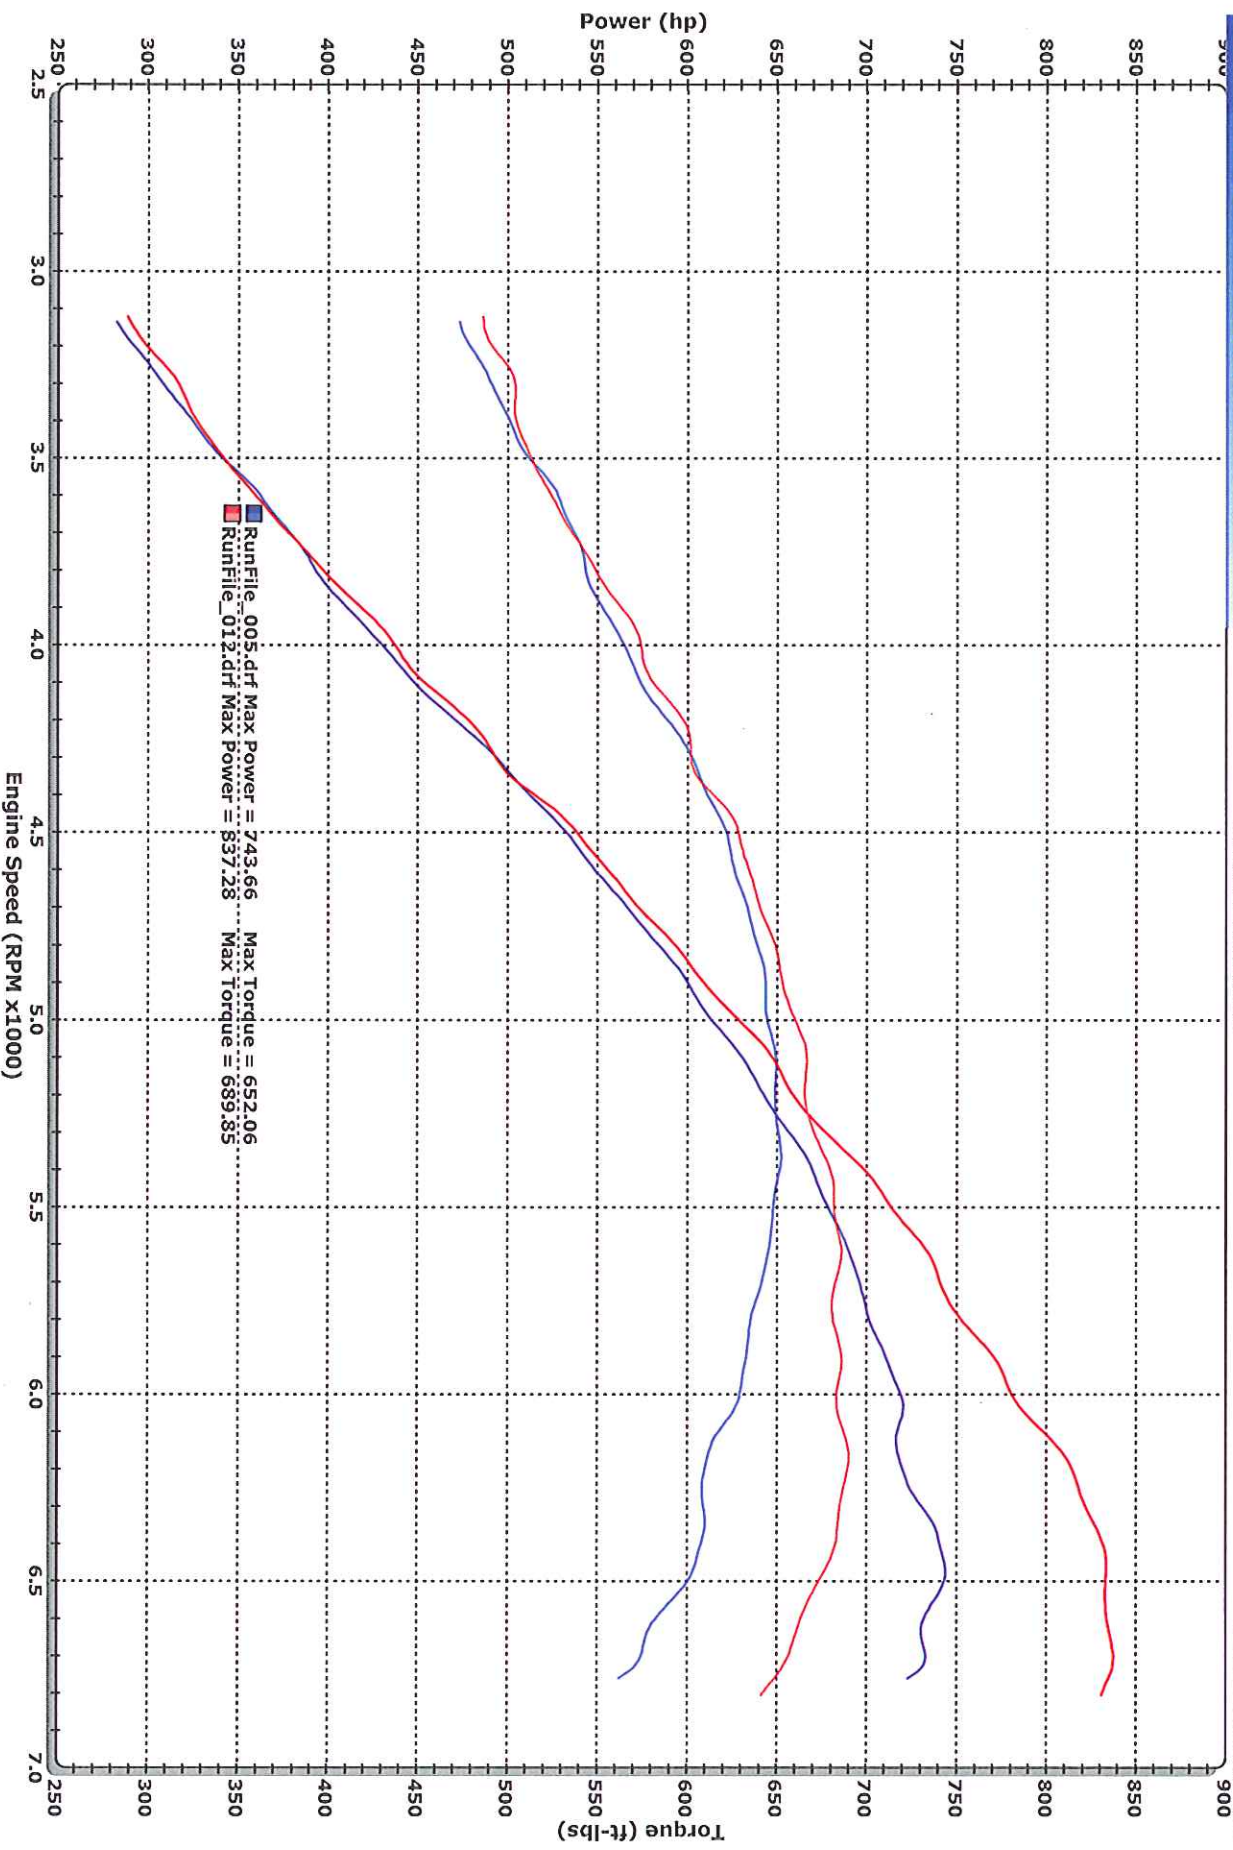

**PDF Complete**

Your complimentary use period has ended. Thank you for using PDF Complete.

Click Here to upgrade to Unlimited Pages and Expanded Features

Dr. - Mooresville, NC 28115 - 704-658-2302 - [www.helintracing.com](http://www.helintracing.com)

DYNOJET RESEARCH

CF: SAE Smoothing: 5

■ RunFile\_005.drf Max Power = 743.66 Max Torque = 652.06  
■ RunFile\_012.drf Max Power = 637.28 Max Torque = 689.85