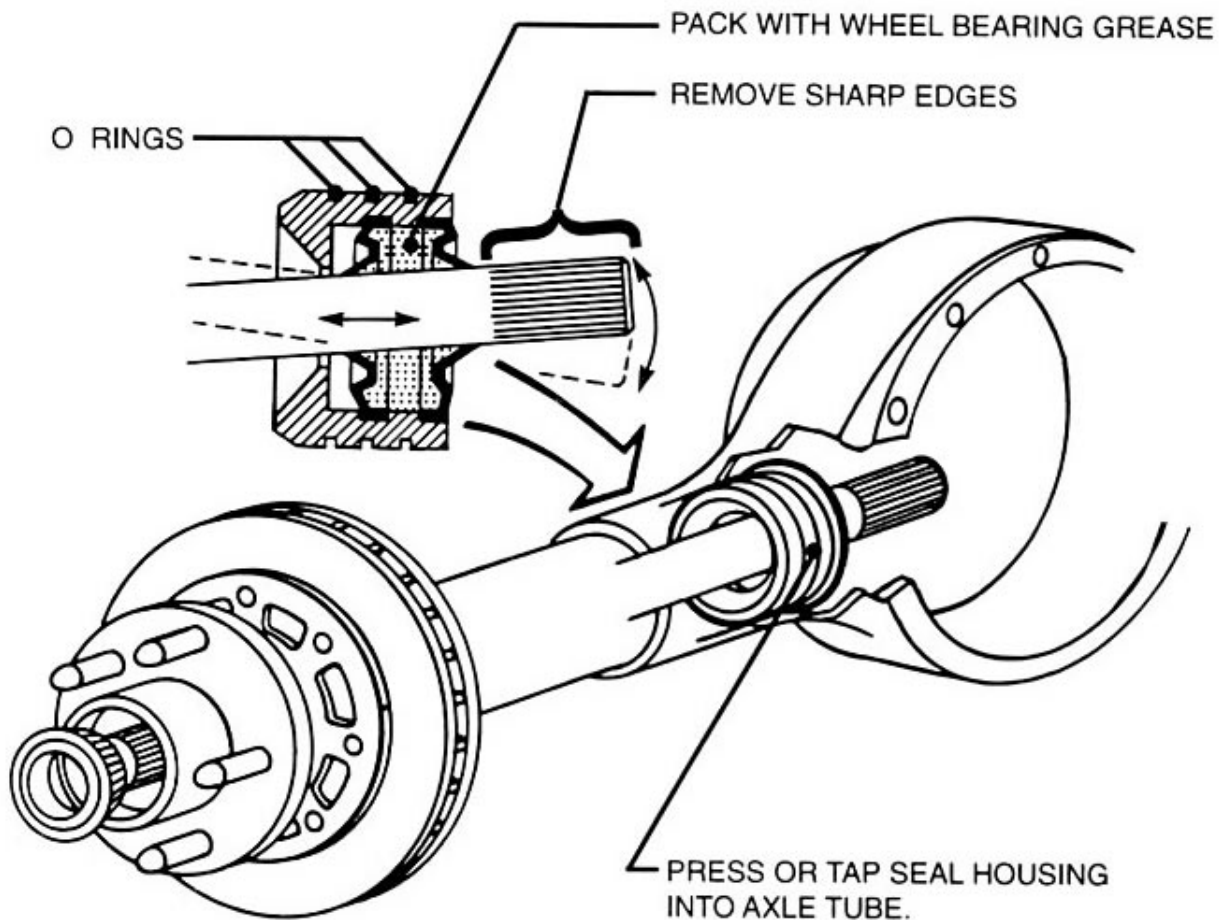

Seals-it

WHAT WE DO BEST

AXLE SEAL

RECOMMENDED INSTALLATION PROCEDURE

BEFORE ASSEMBLY...

HOUSING DIMENSIONS

<u>COLOR</u>	<u>HOUSING \varnothing</u>	<u>FITS TUBING \varnothing</u>
GOLD	2.470 \varnothing	2.500 \varnothing
BLUE	2.540 \varnothing	2.562 \varnothing
RED	2.605 \varnothing	2.625 \varnothing
SILVER	2.720 \varnothing	2.750 \varnothing