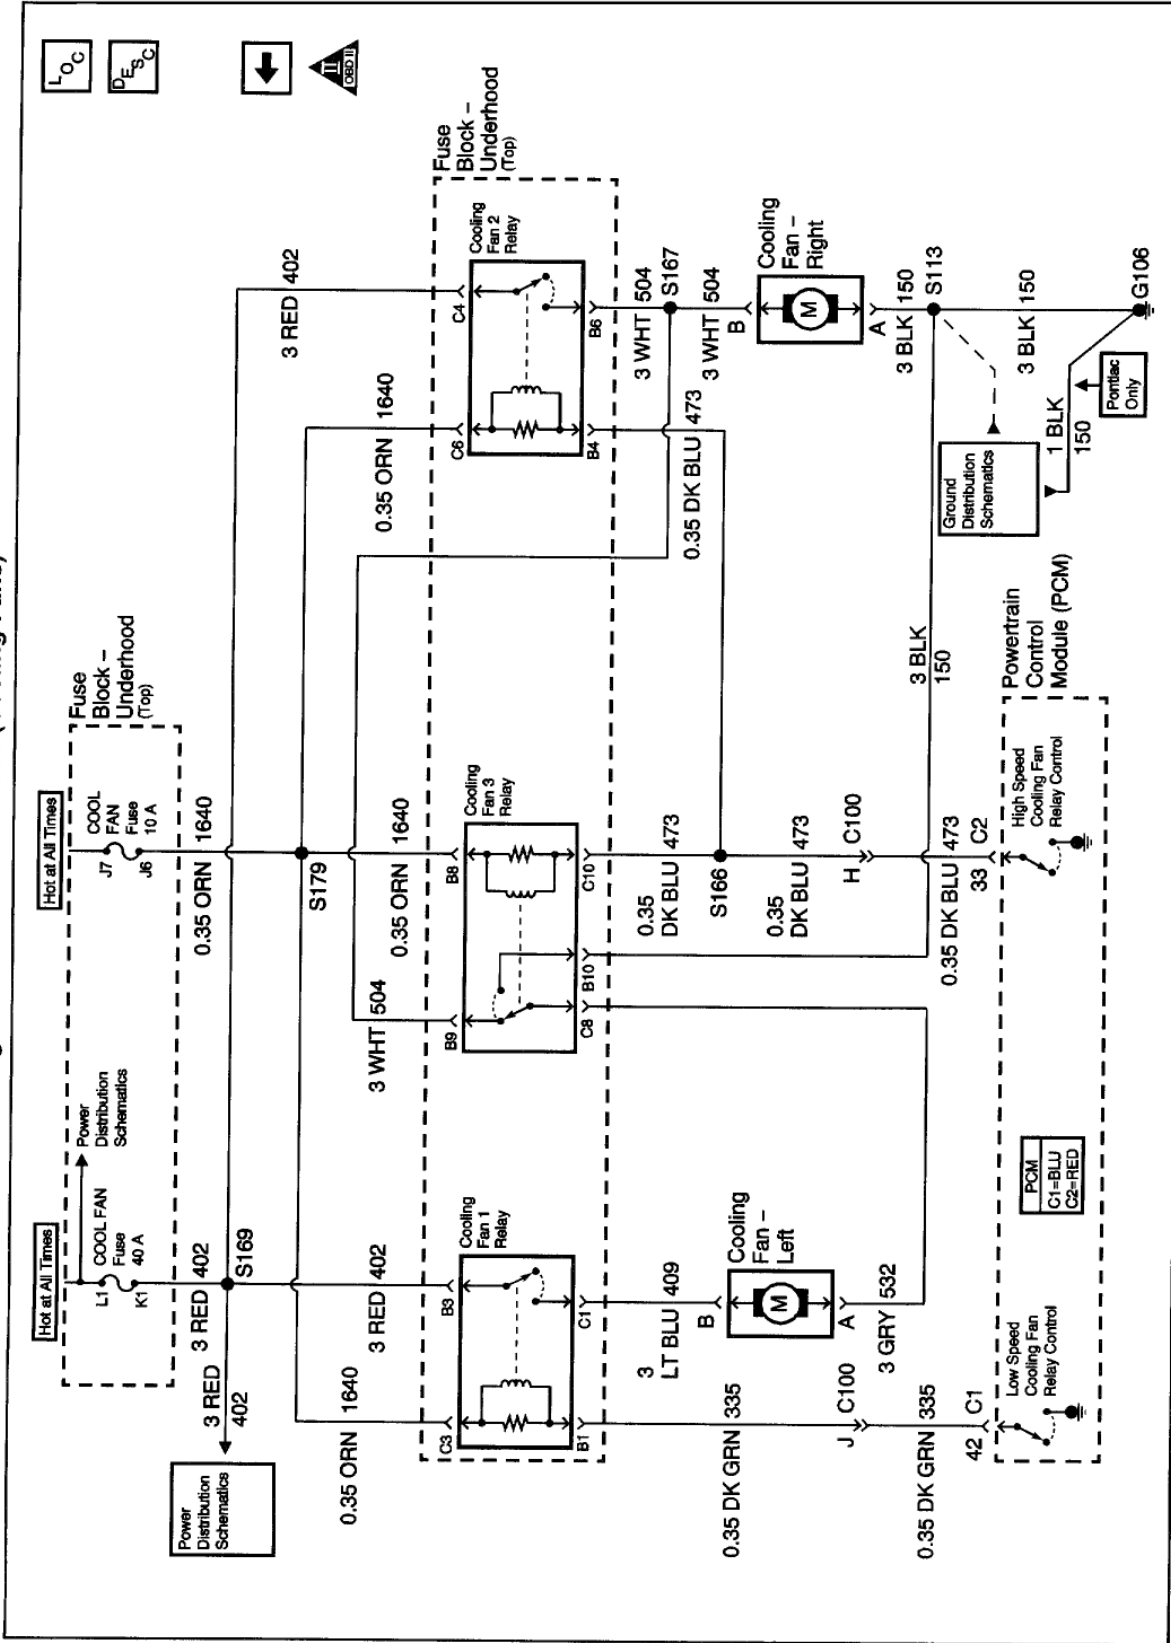

[Close Window] [Print Window]

Engine Controls Schematics (Cooling Fans)

725900