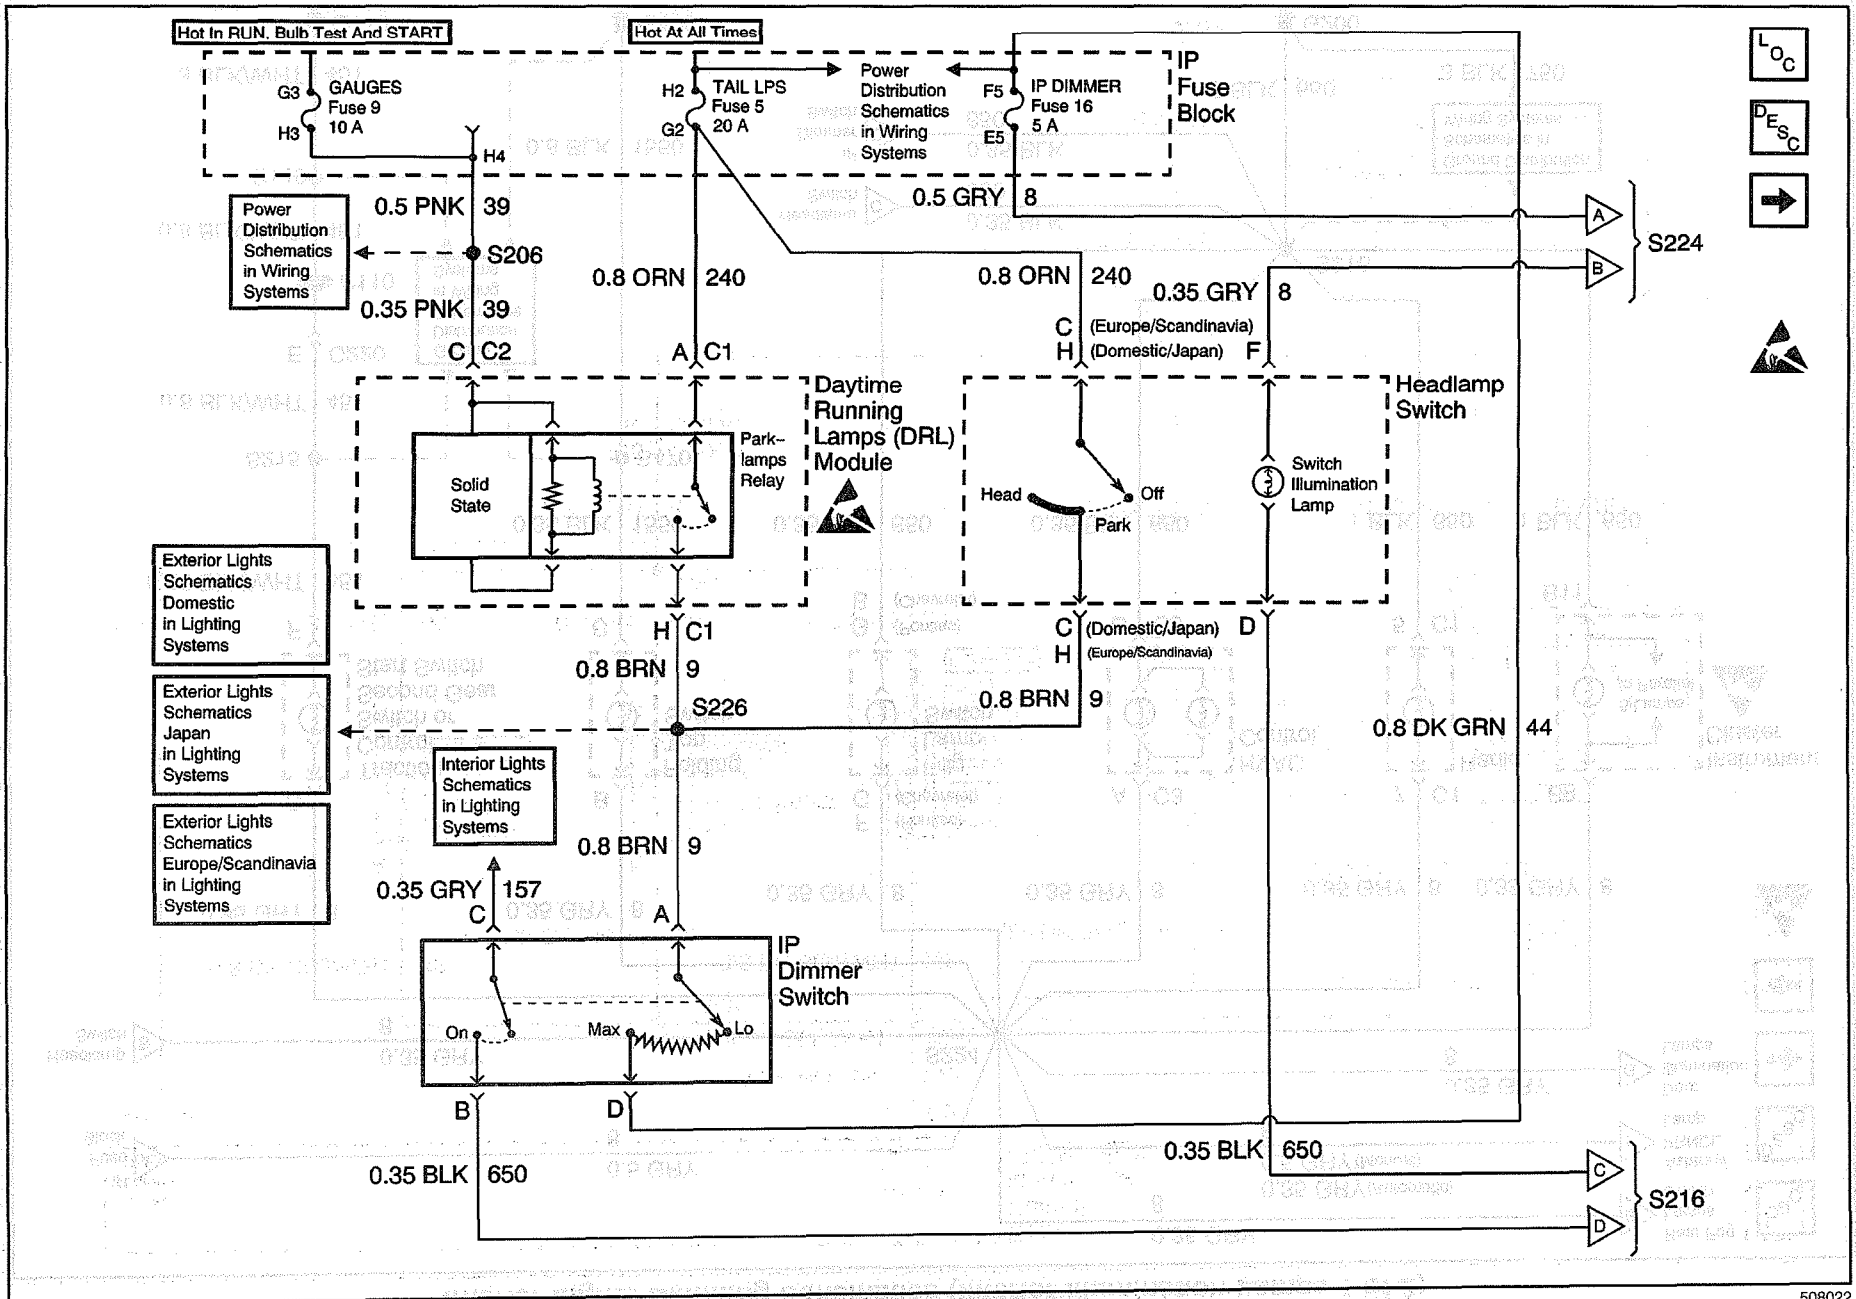

Interior Lights Dimming Schematics (Headlamp Switch and IP Dimmer Switch)

Interior Lights Dimming Schematics (Interior Illumination Lamps 1 of 2)

457153

8-70 Lighting Systems

Body and Accessories

508024

Interior Lights Dimming Schematics (Interior Illumination Lamps 2 of 2)