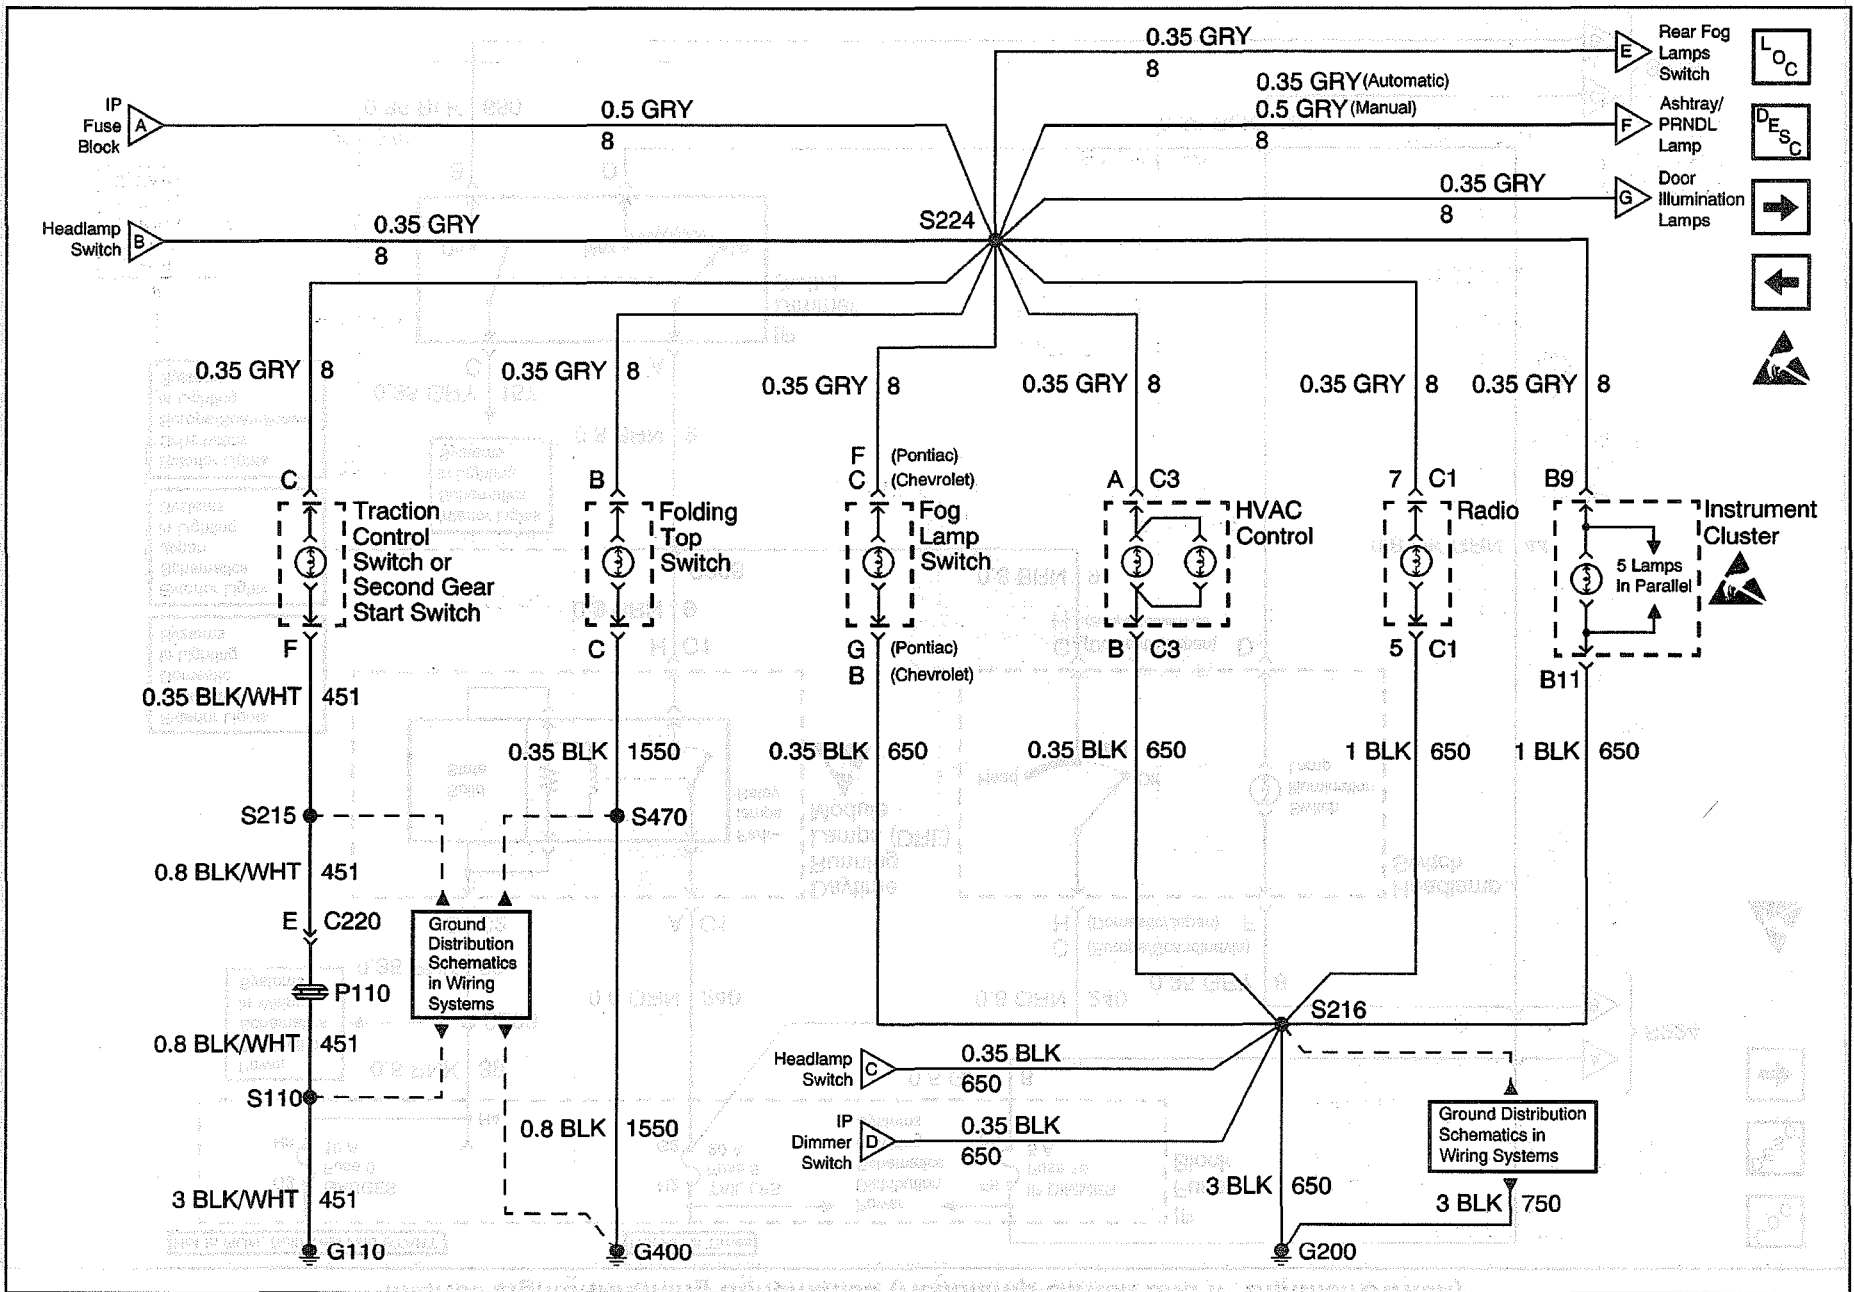

Interior Lights Dimming Schematics (Headlamp Switch and IP Dimmer Switch)

Interior Lights Dimming Schematics (Interior Illumination Lamps 1 of 2)

457153

8-70 Lighting Systems

Body and Accessories

508024

Interior Lights Dimming Schematics (Interior Illumination Lamps 2 of 2)