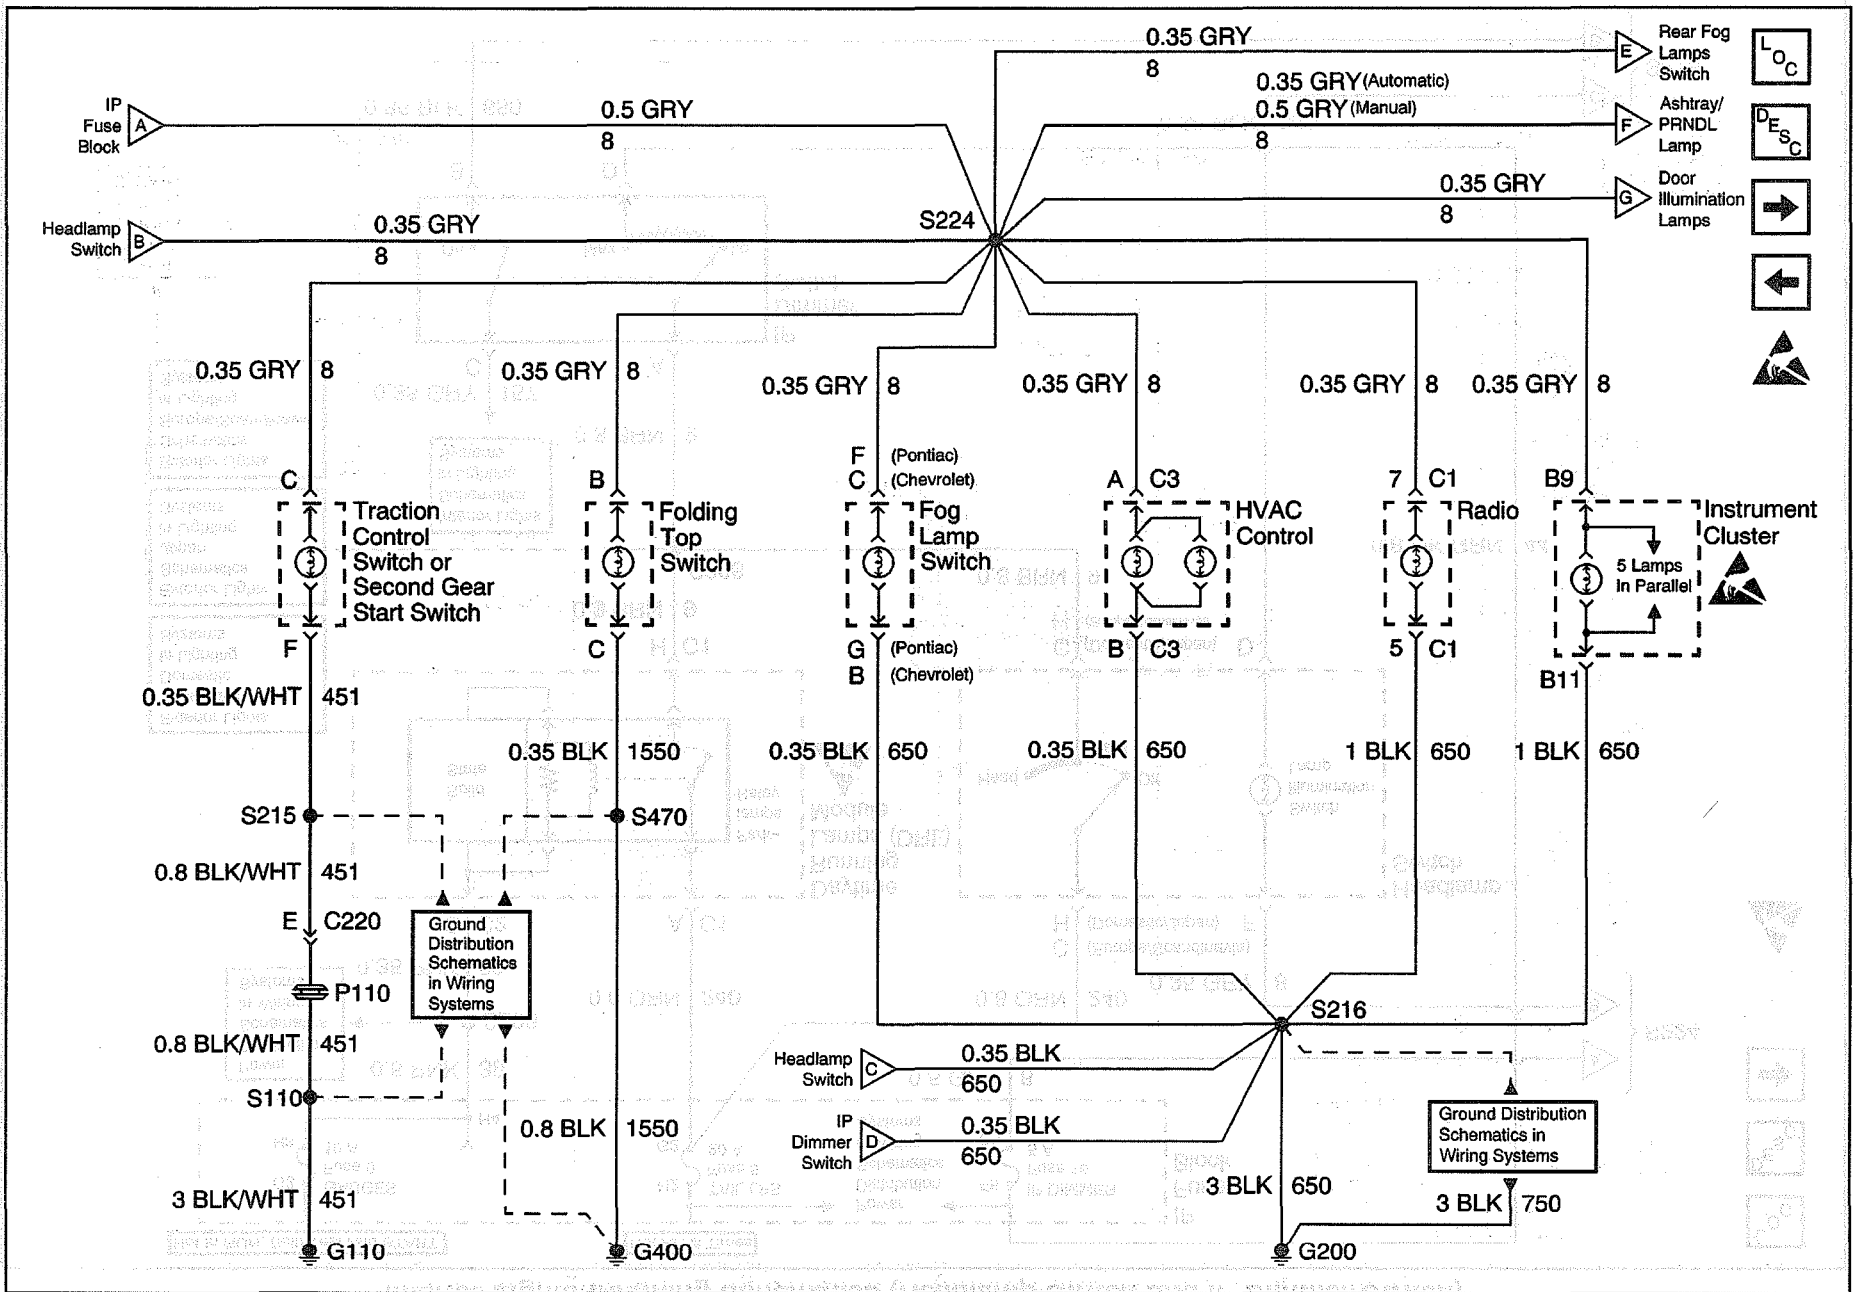

Interior Lights Dimming Schematics (Interior Illumination Lamps 1 of 2)

457153

8-70 Lighting Systems

Body and Accessories