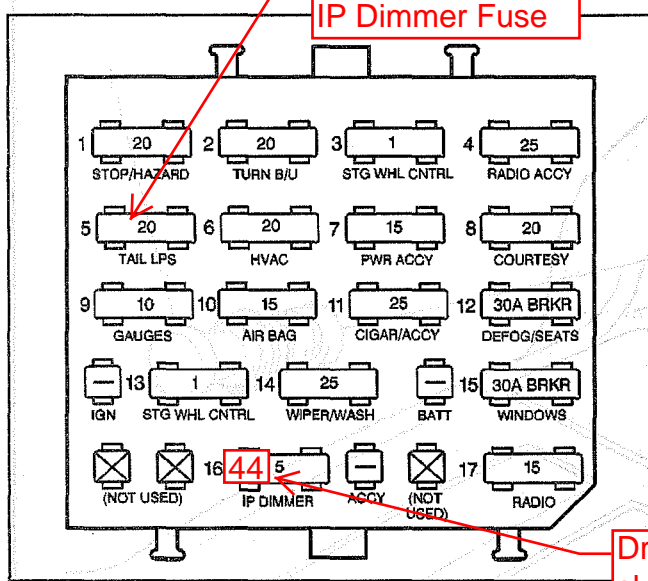

Electrical Center Identification Views

IP Fuse Block

Power source for IP Dimmer Fuse

Drk Grn Wire, terminal should be hot with park light or dimmer switches on

IP Fuse Block

Fuse	Rating	Description
1 - STOP/HAZARD	20A	<ul style="list-style-type: none"> Hazard lamp flasher Stop lamp switch
2 - TURN B/U	20A	<ul style="list-style-type: none"> Backup lamp switch Daytime running lamps (DRL) module Park/neutral position switch Turn signal lamp flasher
3 - STG WHL CNTRL	1A	Steering wheel controls
4 - RADIO ACCY	25A	<ul style="list-style-type: none"> Amplifier Antenna, radio power Remote compact disc player
5 - TAIL LPS	20A	<ul style="list-style-type: none"> Daytime running lamps (DRL) module Headlamp switch
6 - HVAC	20A	HVAC control
7 - PWR ACCY	15A	<ul style="list-style-type: none"> Instrument cluster Outside rearview mirror switch Radio Rear compartment lid release relay Theft deterrent relay Theft deterrent shock sensor
8 - COURTESY	20A	Body control module (BCM)
9 - GAUGES	10A	<ul style="list-style-type: none"> Body control module (BCM), Daytime running lamps (DRL) module Second gear start switch (V6 VIN K without traction control) Traction control switch Instrument cluster Stop lamp switch