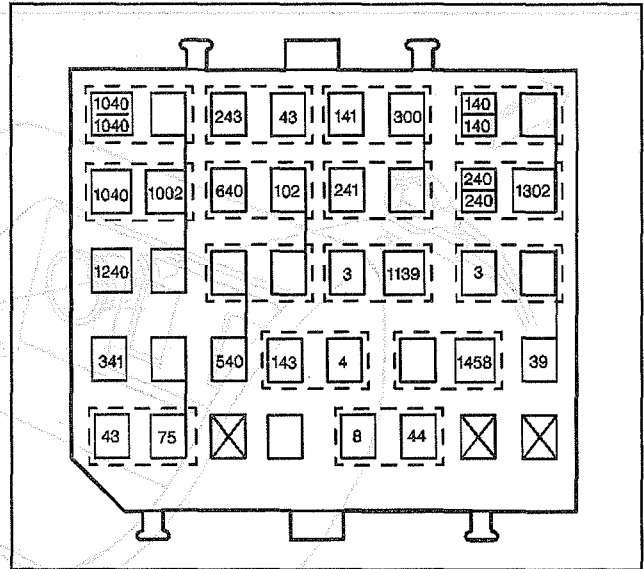

Electrical Center Identification Views

IP Fuse Block

Power source for IP Dimmer Fuse

Drk Grn Wire, terminal should be hot with park light or dimmer switches on

IP Fuse Block

Fuse	Rating	Description
1 - STOP/HAZARD	20A	<ul style="list-style-type: none"> Hazard lamp flasher Stop lamp switch
2 - TURN B/U	20A	<ul style="list-style-type: none"> Backup lamp switch Daytime running lamps (DRL) module Park/neutral position switch Turn signal lamp flasher
3 - STG WHL CNTRL	1A	Steering wheel controls
4 - RADIO ACCY	25A	<ul style="list-style-type: none"> Amplifier Antenna, radio power Remote compact disc player
5 - TAIL LPS	20A	<ul style="list-style-type: none"> Daytime running lamps (DRL) module Headlamp switch
6 - HVAC	20A	HVAC control
7 - PWR ACCY	15A	<ul style="list-style-type: none"> Instrument cluster Outside rearview mirror switch Radio Rear compartment lid release relay Theft deterrent relay Theft deterrent shock sensor
8 - COURTESY	20A	Body control module (BCM)
9 - GAUGES	10A	<ul style="list-style-type: none"> Body control module (BCM), Daytime running lamps (DRL) module Second gear start switch (V6 VIN K without traction control) Traction control switch Instrument cluster Stop lamp switch