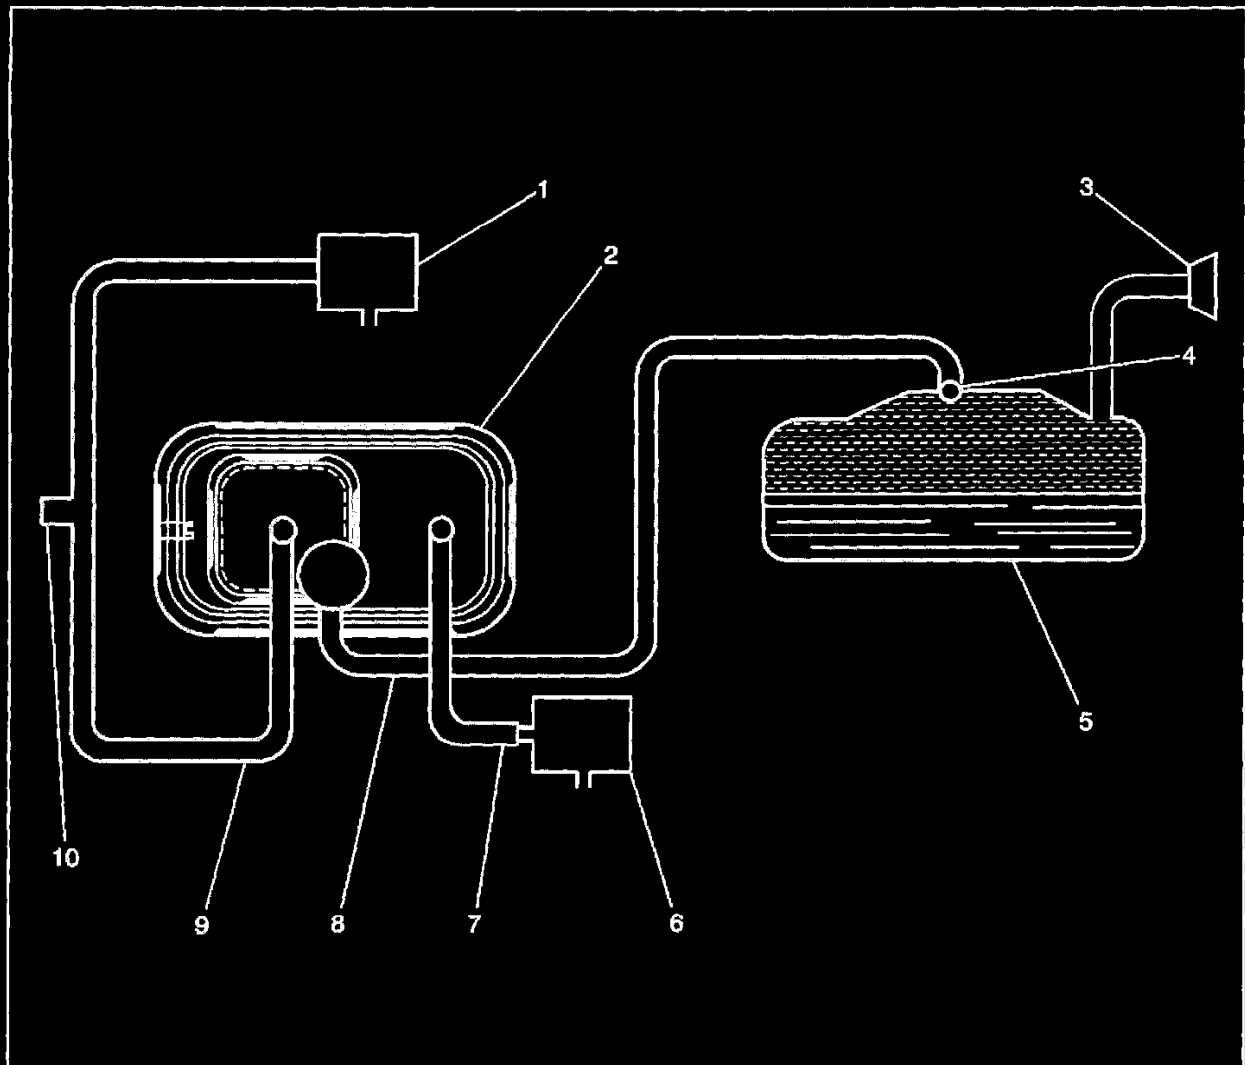

Evaporative Emissions (EVAP) Hose Routing Diagram (EVAP System Overview)

678941

Legend

- | | |
|--|------------------------------|
| (1) EVAP Canister Purge Valve | (6) EVAP Canister Vent Valve |
| (2) EVAP Canister | (7) Vent Hose/Pipe |
| (3) Fuel Fill Neck/Fill Cap | (8) EVAP Vapor Pipe |
| (4) Rollover Valve/Fuel Tank Pressure (FTP) Sensor | (9) EVAP Purge Pipe |
| (5) Fuel Tank | (10) EVAP Service Port |

Evaporative Emissions (EVAP) Hose Routing Diagram (EVAP System Overview)