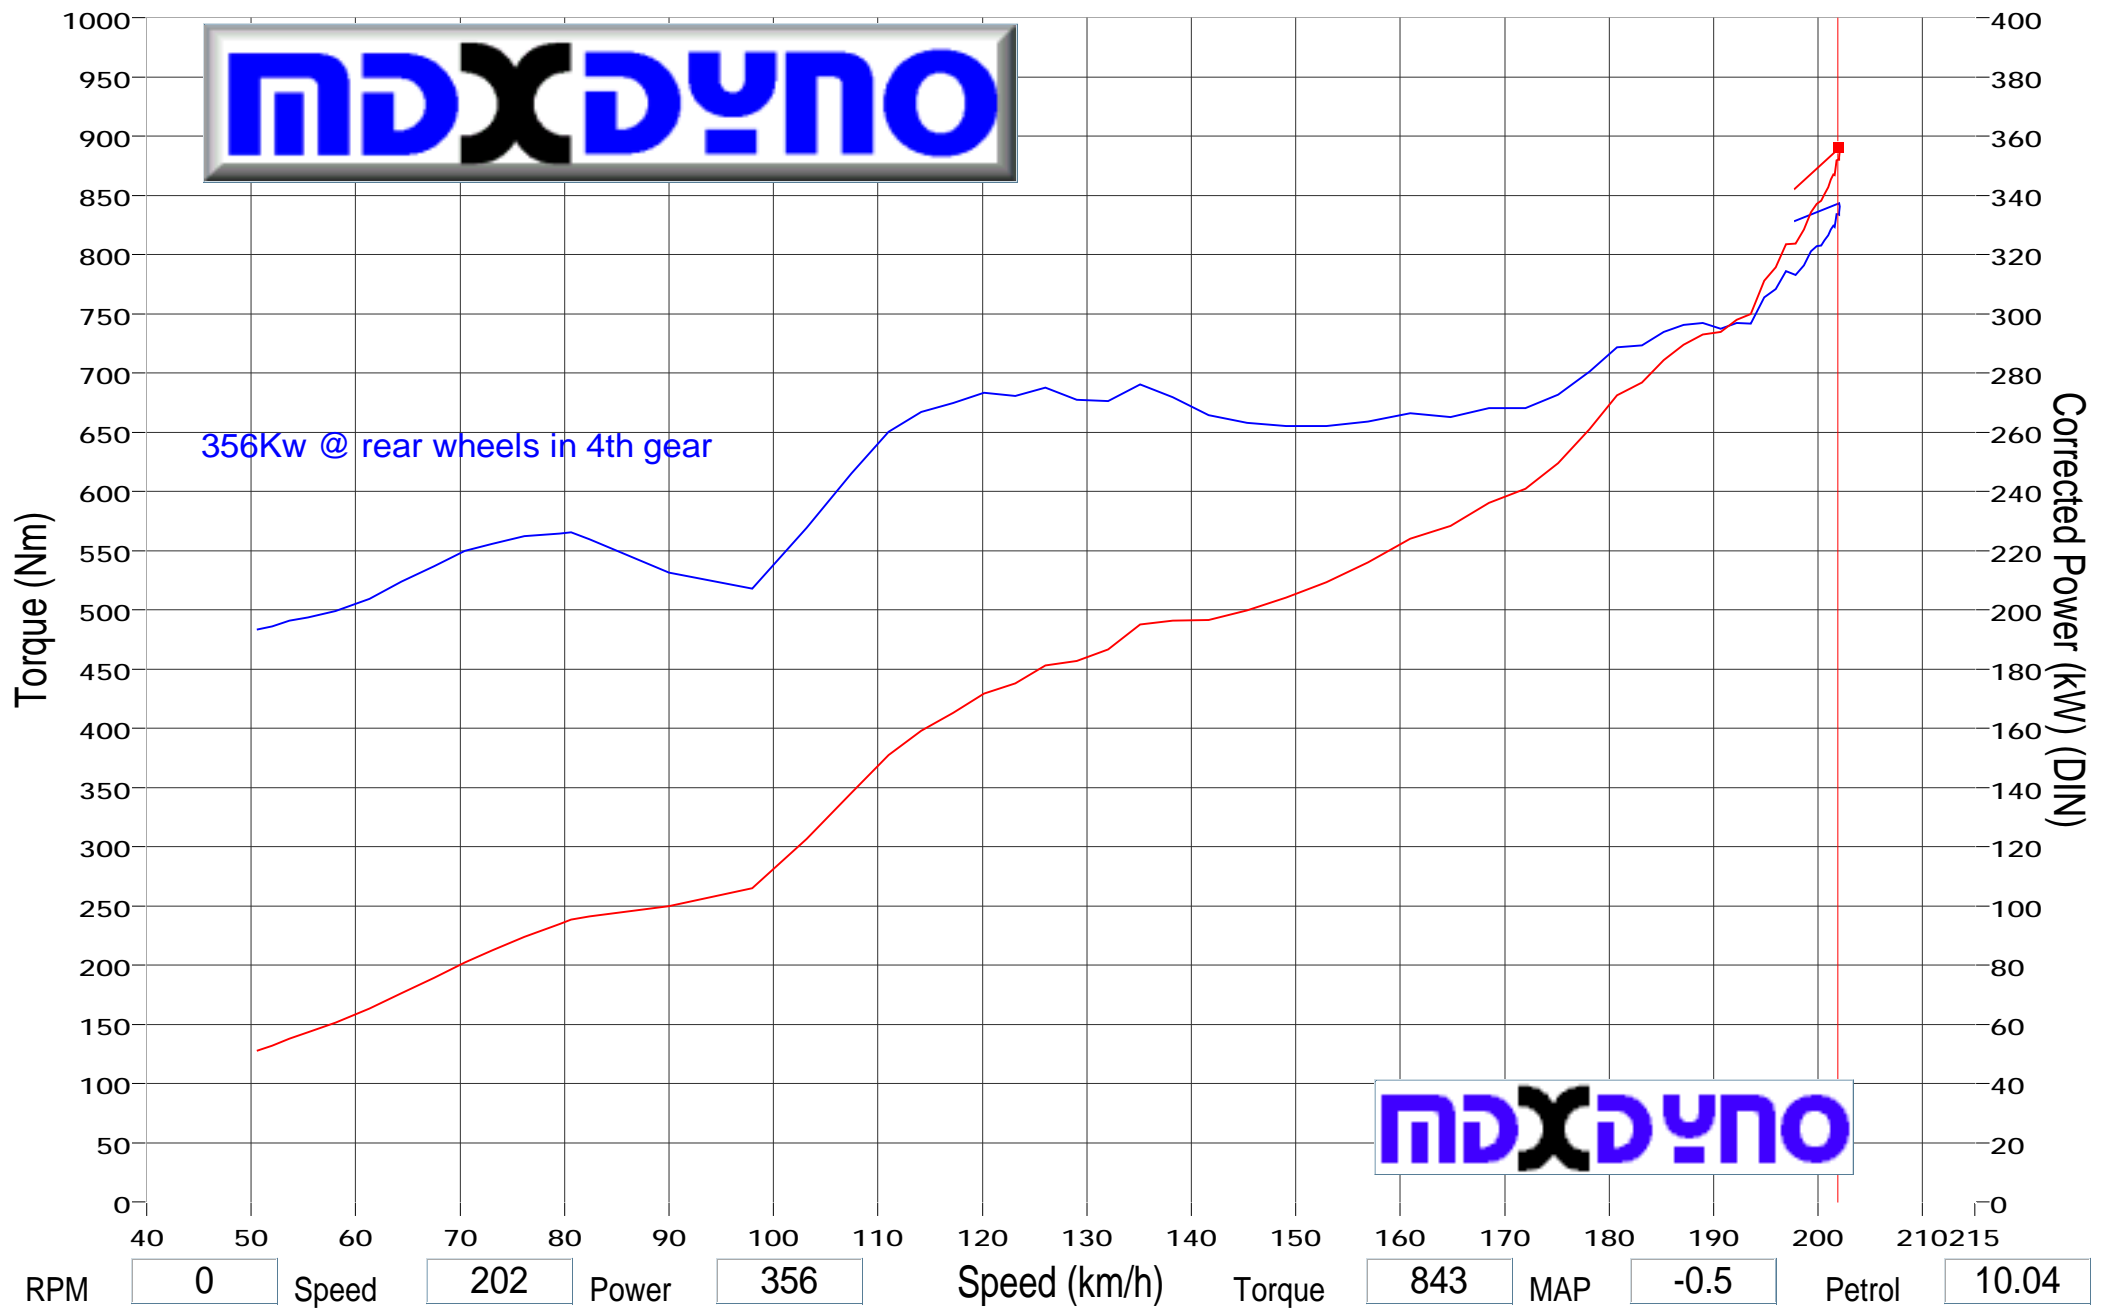

RPM  Speed  Power  Speed (km/h) Torque  MAP  Petrol

RPM  Speed  Power  Speed (km/h) Torque  MAP  Petrol

hocking

holden

aty94d

50

20

14:57 18/10/2006