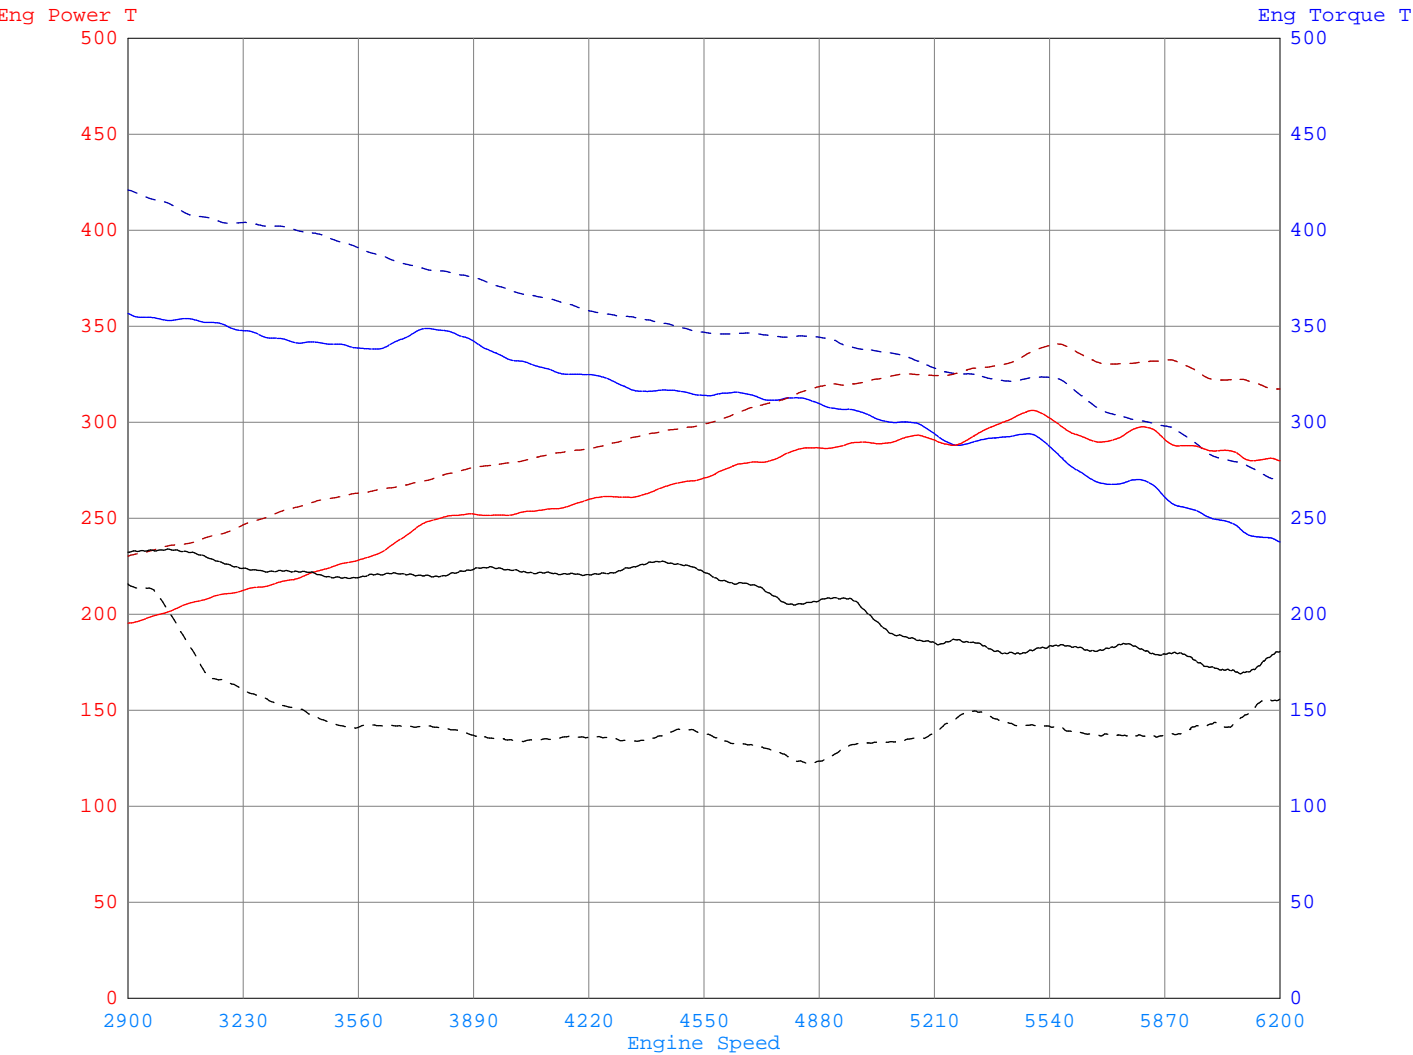

Mustang Dynamometer Test Report

Updates, Documentation & More At
www.MustangDyne.com
Or Call 1-330-963-5400

Auto-Motion, Inc.

636 E. Broadway,
Louisville, KY 40202
Phone: 502-589-1155 / - Fax: 502-589-1113 /

Date Printed : 2011/01/19 Filter Mode : FIR
Time Printed : 15:12:49 Filter Value : 25

Run#	License	Owner	Acquired	Test Comments
1	734-LFJ	Magee,	01/19 13:19:27	Stock Tune
2	734-LFJ	Magee,	01/19 14:06:26	Raymer / Blevins Tuned
3				

Channel / Run	Min			Max			Avg		
	1	2	3	1	2	3	1	2	3
Eng Torque T (Ft-Lbs)	238	269		357	421		306	345	
Eng Power T (HP)	195	230		306	341		267	300	
AFR (Ratio)	13.4	12.4		14.7	14.3		14.1	12.9	