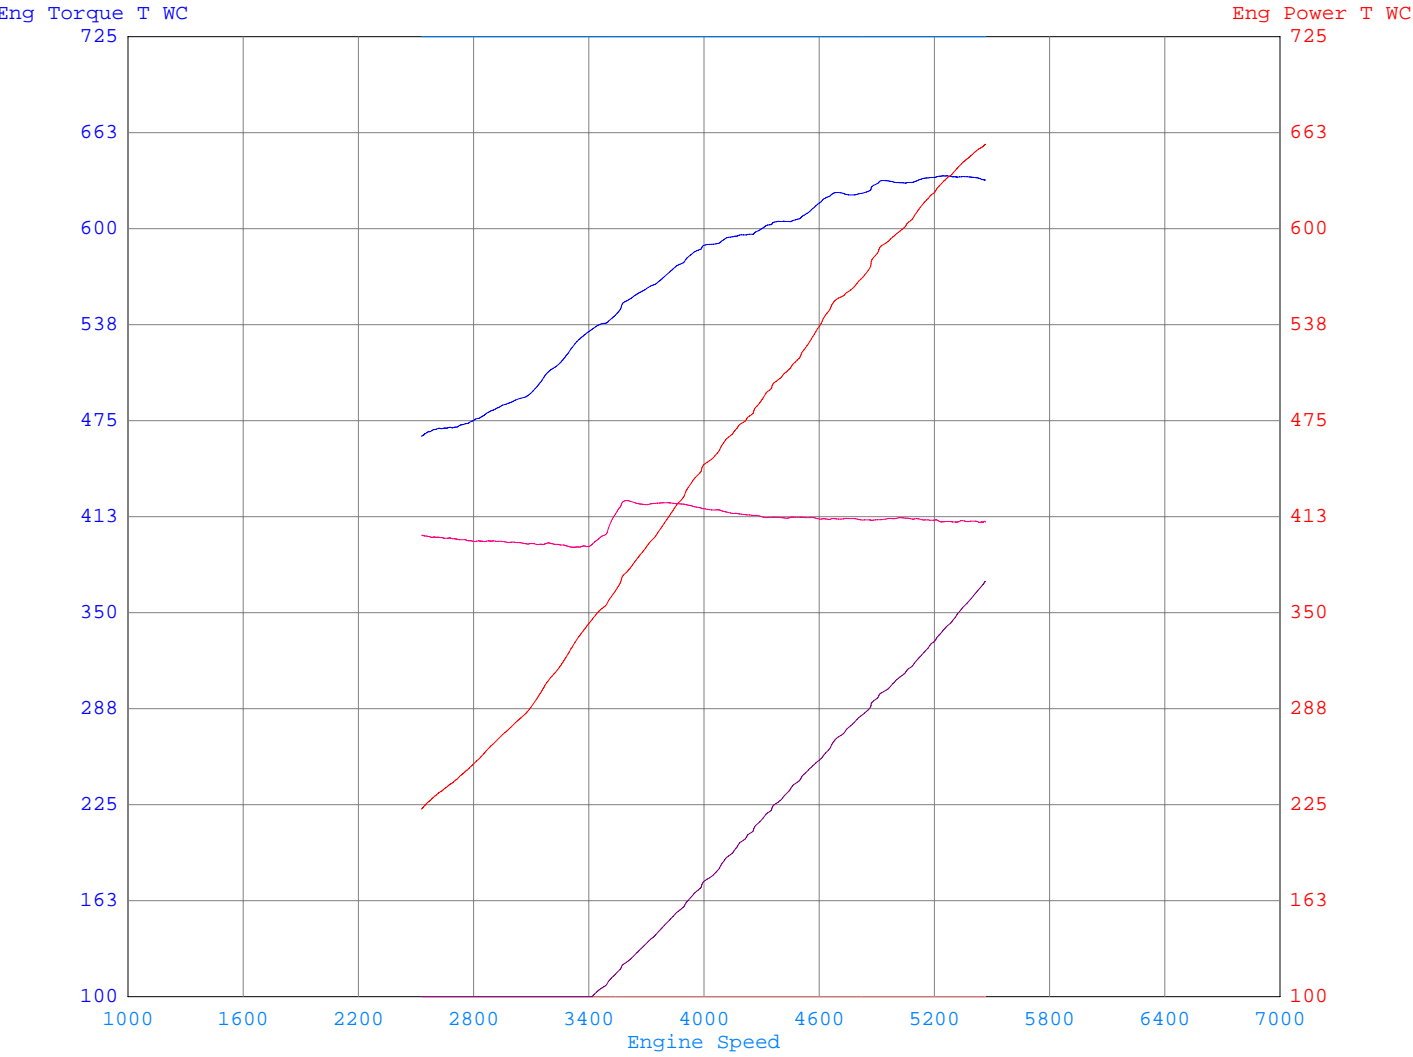

Mustang Dynamometer Test Report

Updates, Documentation & More At
www.MustangDyne.com
Or Call 1-330-963-5400

Wong's Performance Engineering

9305B NE HWY 99,
Vancouver, WA 98665
Phone: 360 695 9433 / - Fax: /

Date Printed : 2009/04/30 Filter Mode : FIR
Time Printed : 17:39:35 Filter Value : 20

Run#	License	Owner	Acquired	Test Comments
1	244 WRH	Perra,	04/30 15:12:06	
2				
3				

	Min			Max			Avg		
Channel / Run	1	2	3	1	2	3	1	2	3
Speed (MPH)	55			111			81		
Engine Speed (RPM)	2529			5466			3912		
Eng Torque T WC (Ft-Lb)	465			634			561		
Eng Power T WC (HP)	222			655			425		
Boost (PSI)	2.24			8.76			5.18		
FUEL/BOOST (PSI)	58.53			64.61			61.45		