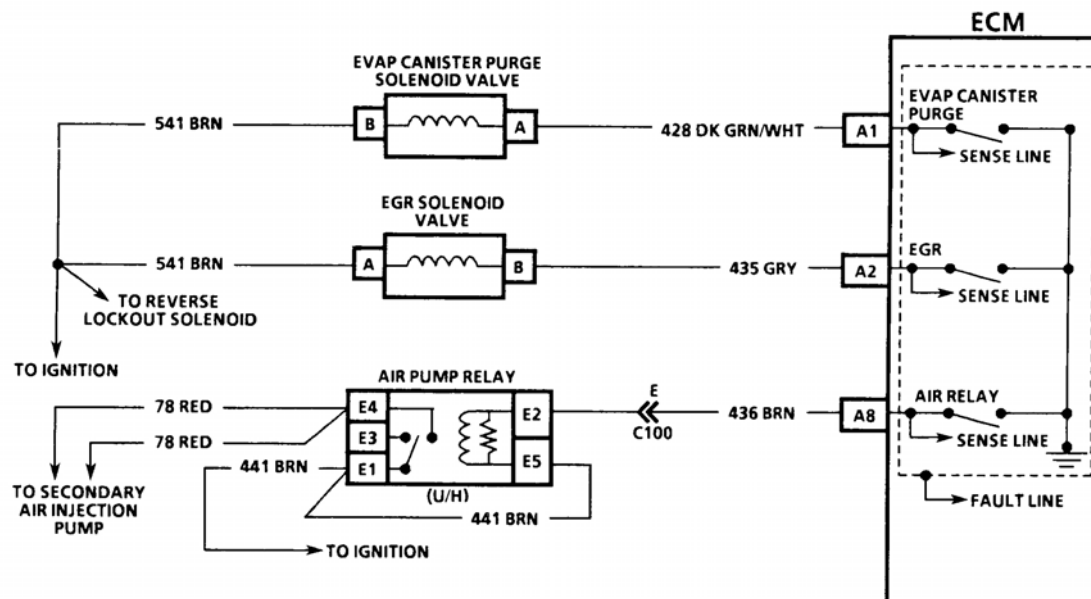

## 1993 Chevrolet Camaro Z28

G - TESTS W/CODES - 5.7L 1993 ENGINE PERFORMANCE General Motors Self-Diagnostics - 5.7L "F" Body  
ECM/PCM

(U/H) = LOCATED IN UNDERHOOD ELECTRICAL CENTER.

93J39338

**Fig. 20: Code 26 Schematic (5.7L "F" Body) Quad-Driver No. 1 Error**