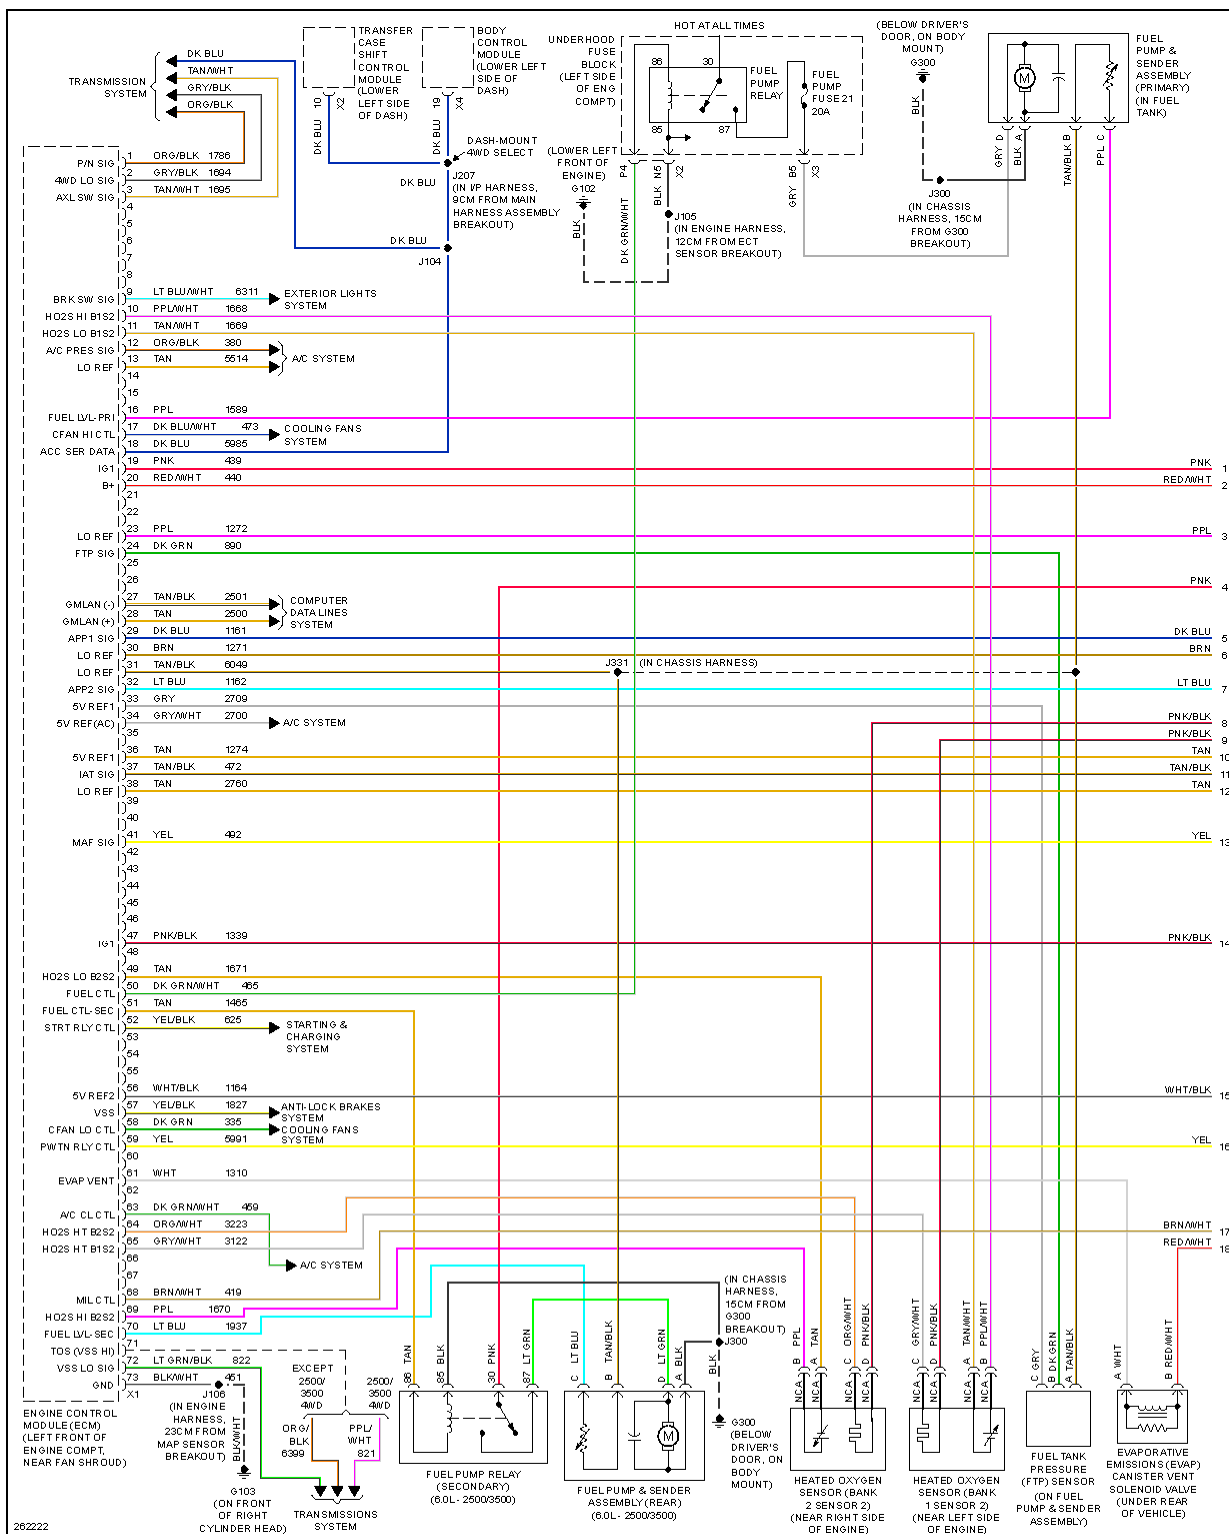

2007 Chevrolet Silverado 1500

SYSTEM WIRING DIAGRAMS - 1500

Fig. 37: 5.3L VIN 0, Engine Performance Circuit (1 of 4)

2007 Chevrolet Silverado 1500

SYSTEM WIRING DIAGRAMS - 1500

Fig. 38: 5.3L VIN 0, Engine Performance Circuit (2 of 4)

2007 Chevrolet Silverado 1500

SYSTEM WIRING DIAGRAMS - 1500

Fig. 39: 5.3L VIN 0, Engine Performance Circuit (3 of 4)

2007 Chevrolet Silverado 1500

SYSTEM WIRING DIAGRAMS - 1500

Fig. 40: 5.3L VIN 0, Engine Performance Circuit (4 of 4)