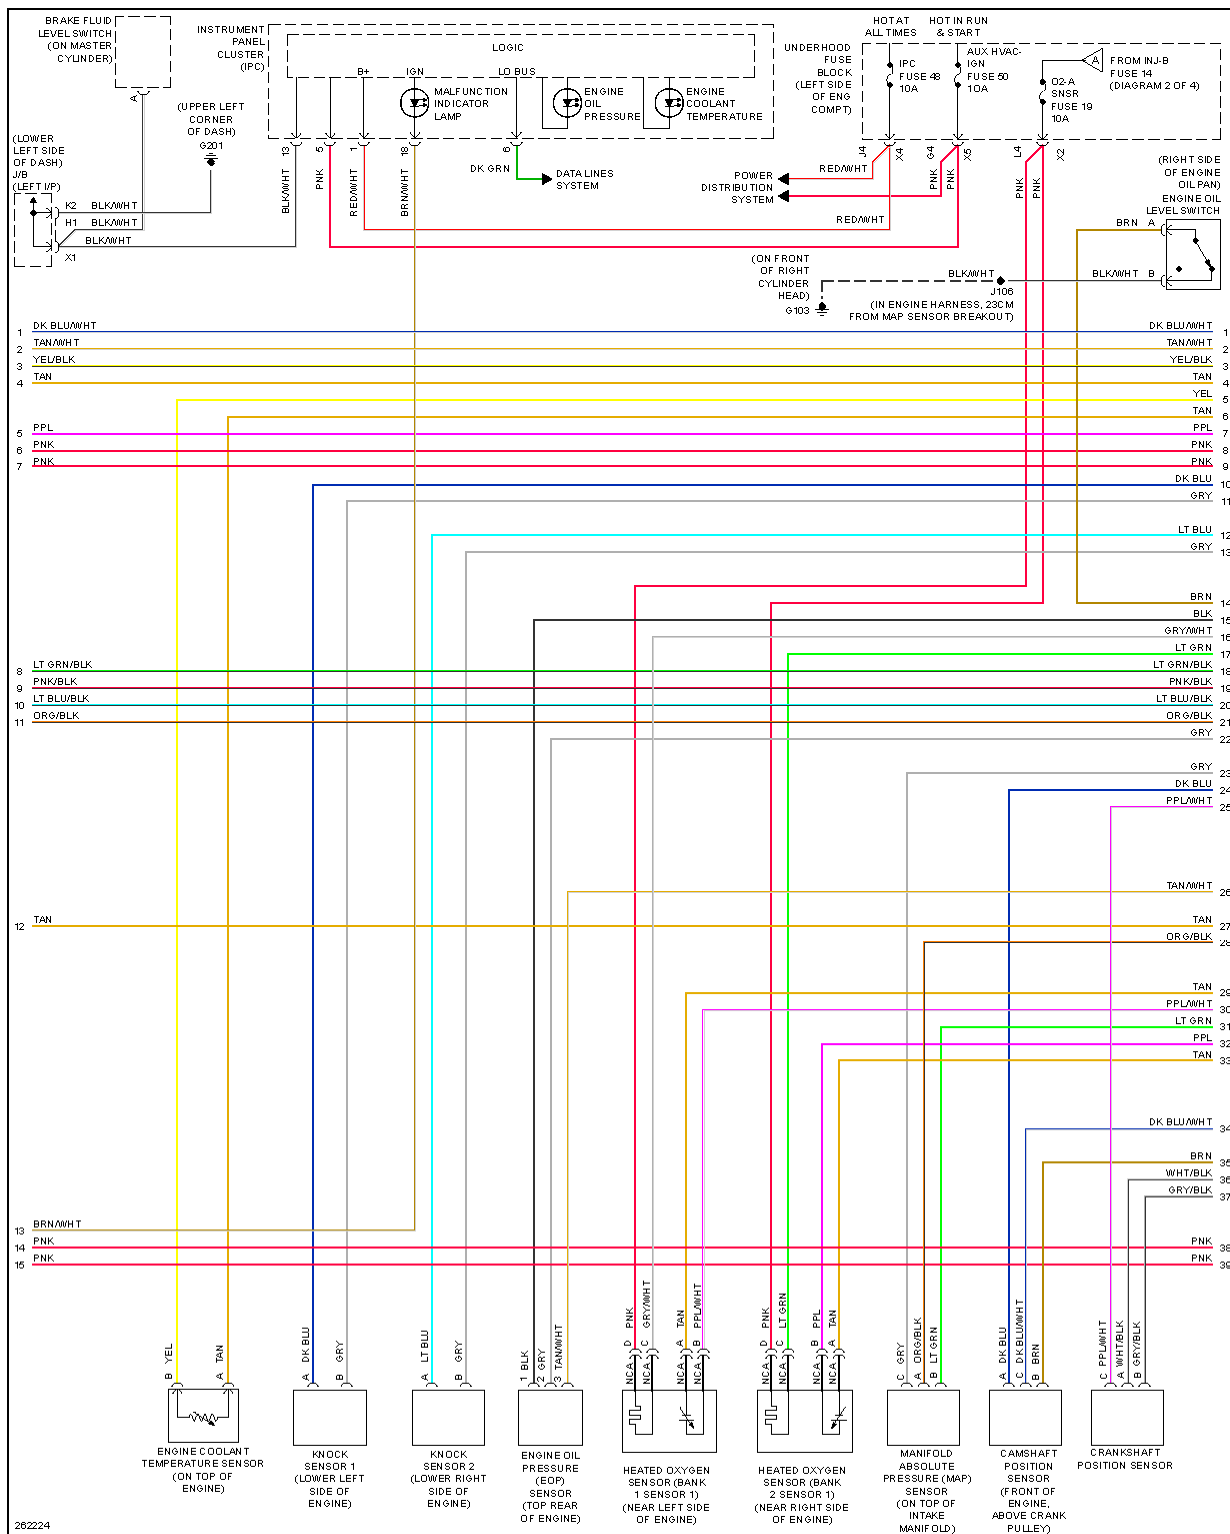

2007 Chevrolet Silverado 1500

SYSTEM WIRING DIAGRAMS - 1500

Fig. 37: 5.3L VIN 0, Engine Performance Circuit (1 of 4)

2007 Chevrolet Silverado 1500

SYSTEM WIRING DIAGRAMS - 1500

Fig. 38: 5.3L VIN 0, Engine Performance Circuit (2 of 4)

2007 Chevrolet Silverado 1500

SYSTEM WIRING DIAGRAMS - 1500

Fig. 39: 5.3L VIN 0, Engine Performance Circuit (3 of 4)

2007 Chevrolet Silverado 1500

SYSTEM WIRING DIAGRAMS - 1500

Fig. 40: 5.3L VIN 0, Engine Performance Circuit (4 of 4)