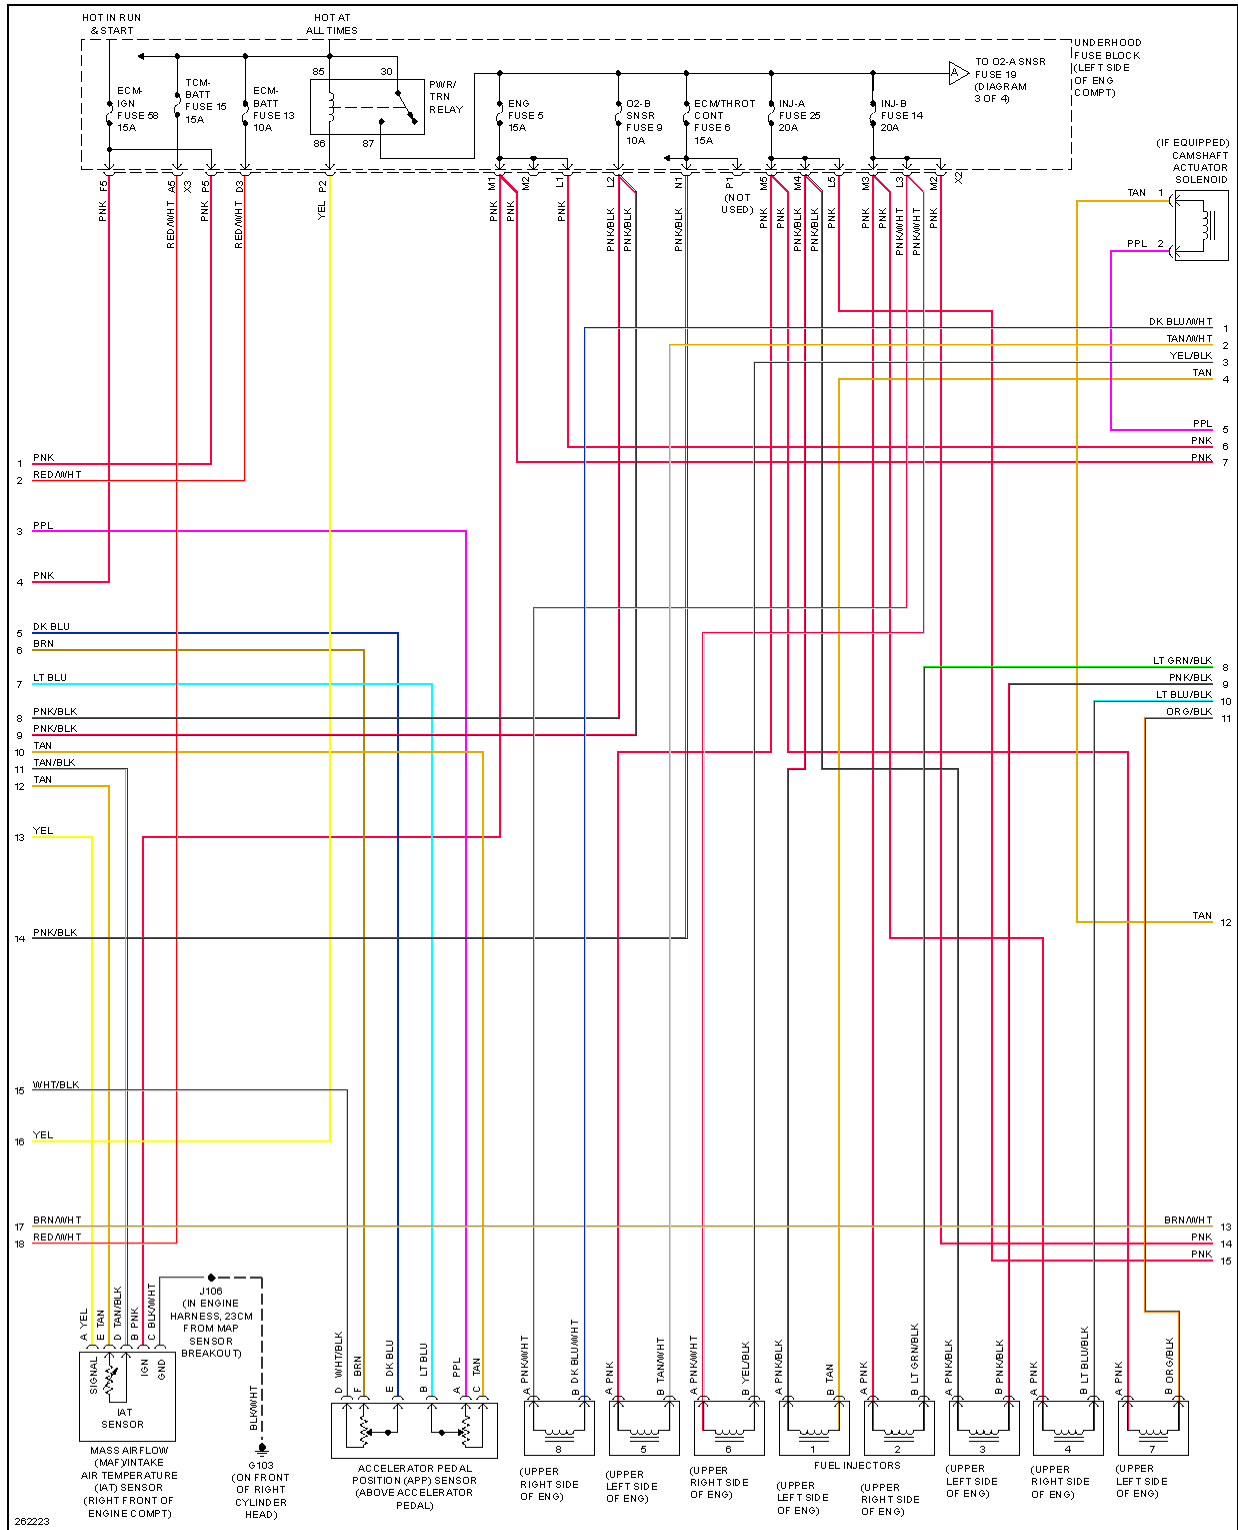

2007 Chevrolet Silverado 1500

SYSTEM WIRING DIAGRAMS - 1500

Fig. 37: 5.3L VIN 0, Engine Performance Circuit (1 of 4)

2007 Chevrolet Silverado 1500

SYSTEM WIRING DIAGRAMS - 1500

Fig. 38: 5.3L VIN 0, Engine Performance Circuit (2 of 4)

2007 Chevrolet Silverado 1500

SYSTEM WIRING DIAGRAMS - 1500

Fig. 39: 5.3L VIN 0, Engine Performance Circuit (3 of 4)

2007 Chevrolet Silverado 1500

SYSTEM WIRING DIAGRAMS - 1500

Fig. 40: 5.3L VIN 0, Engine Performance Circuit (4 of 4)