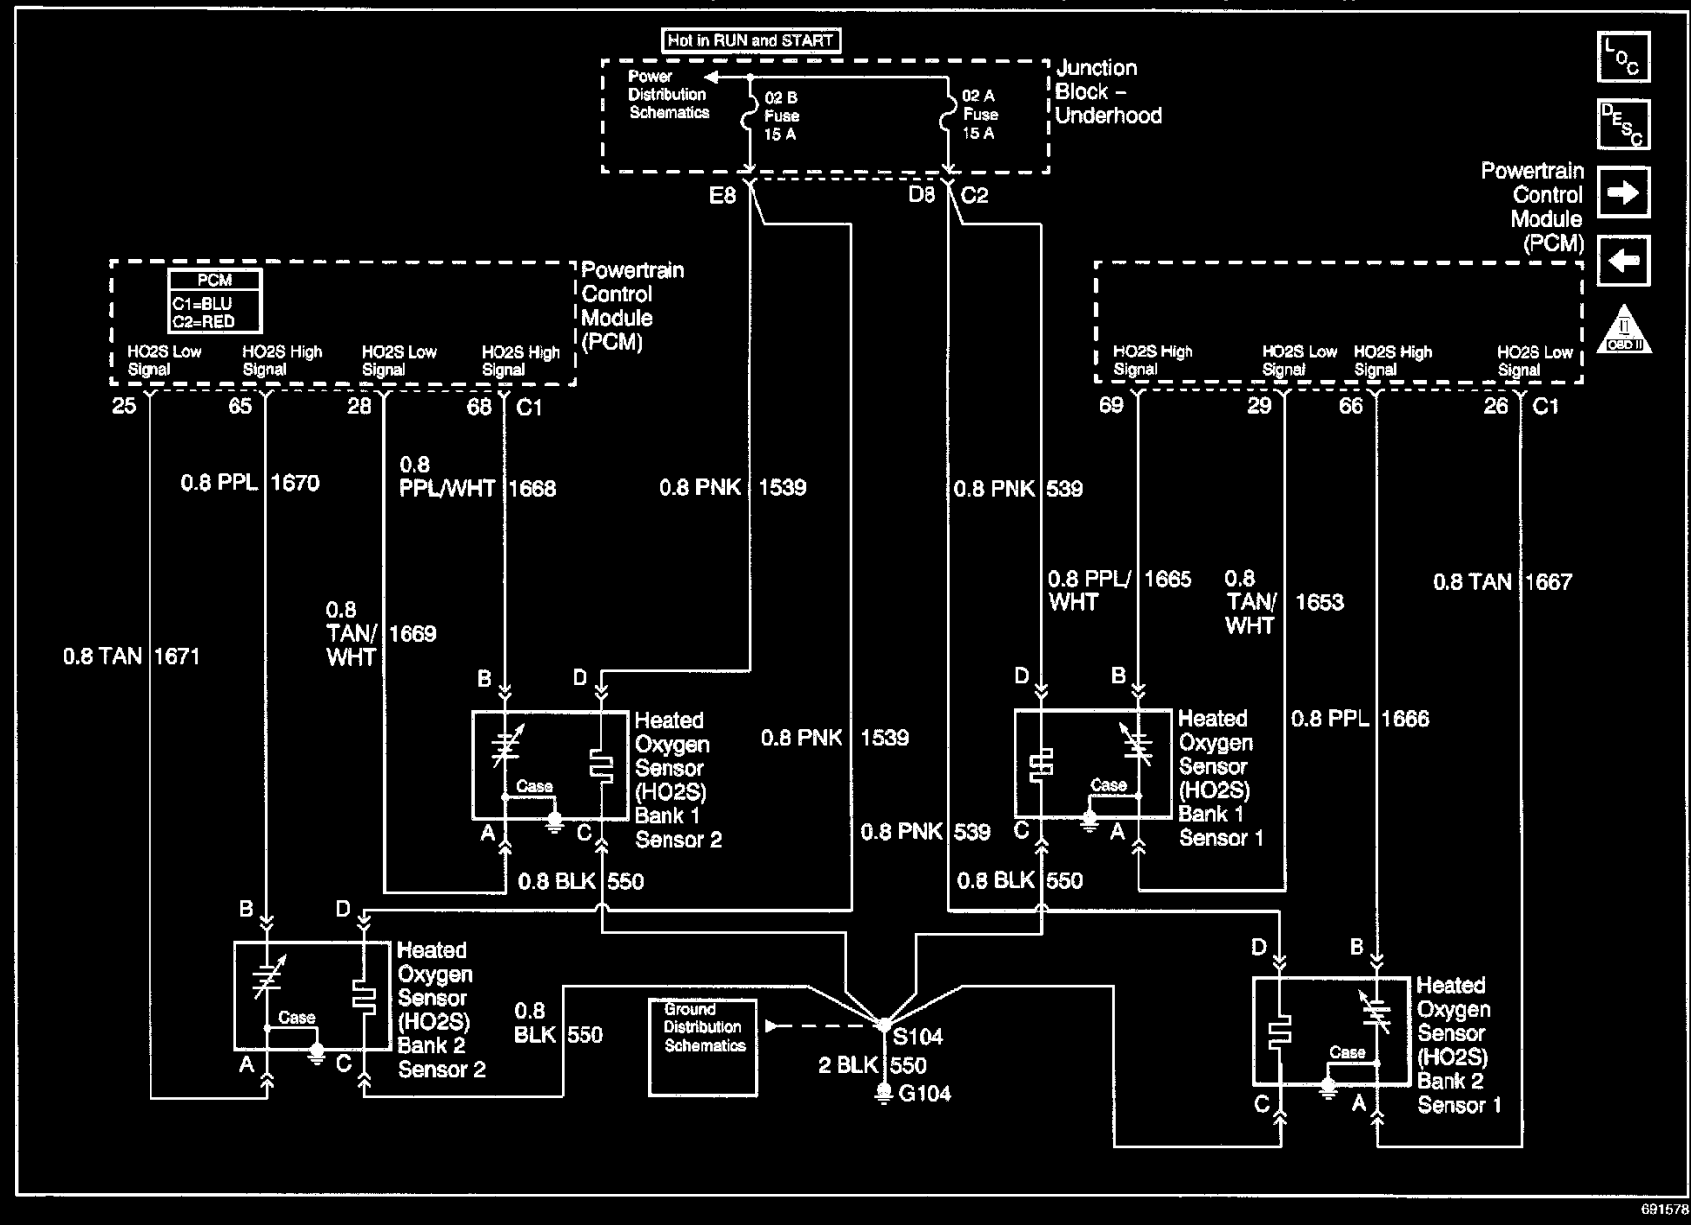

### Engine Controls Schematics (G104, HO2S, 02 A B Fuses (4.8/5.3 w/Delphi HO2S))

Engine Controls Schematics: G104, HO2S, 02 A B Fuses (4.8/5.3 w/Delphi HO2S)

### Engine Controls Schematics (HO2S Circuit)

Engine Controls Schematics: HO2S Circuit

# Engine Controls Schematics (Heated Oxygen Sensors (4.8L,5.3L w/Denso HO2S))

Engine Controls Schematics: Heated Oxygen Sensors (4.8L,5.3L W/Denso HO2S)