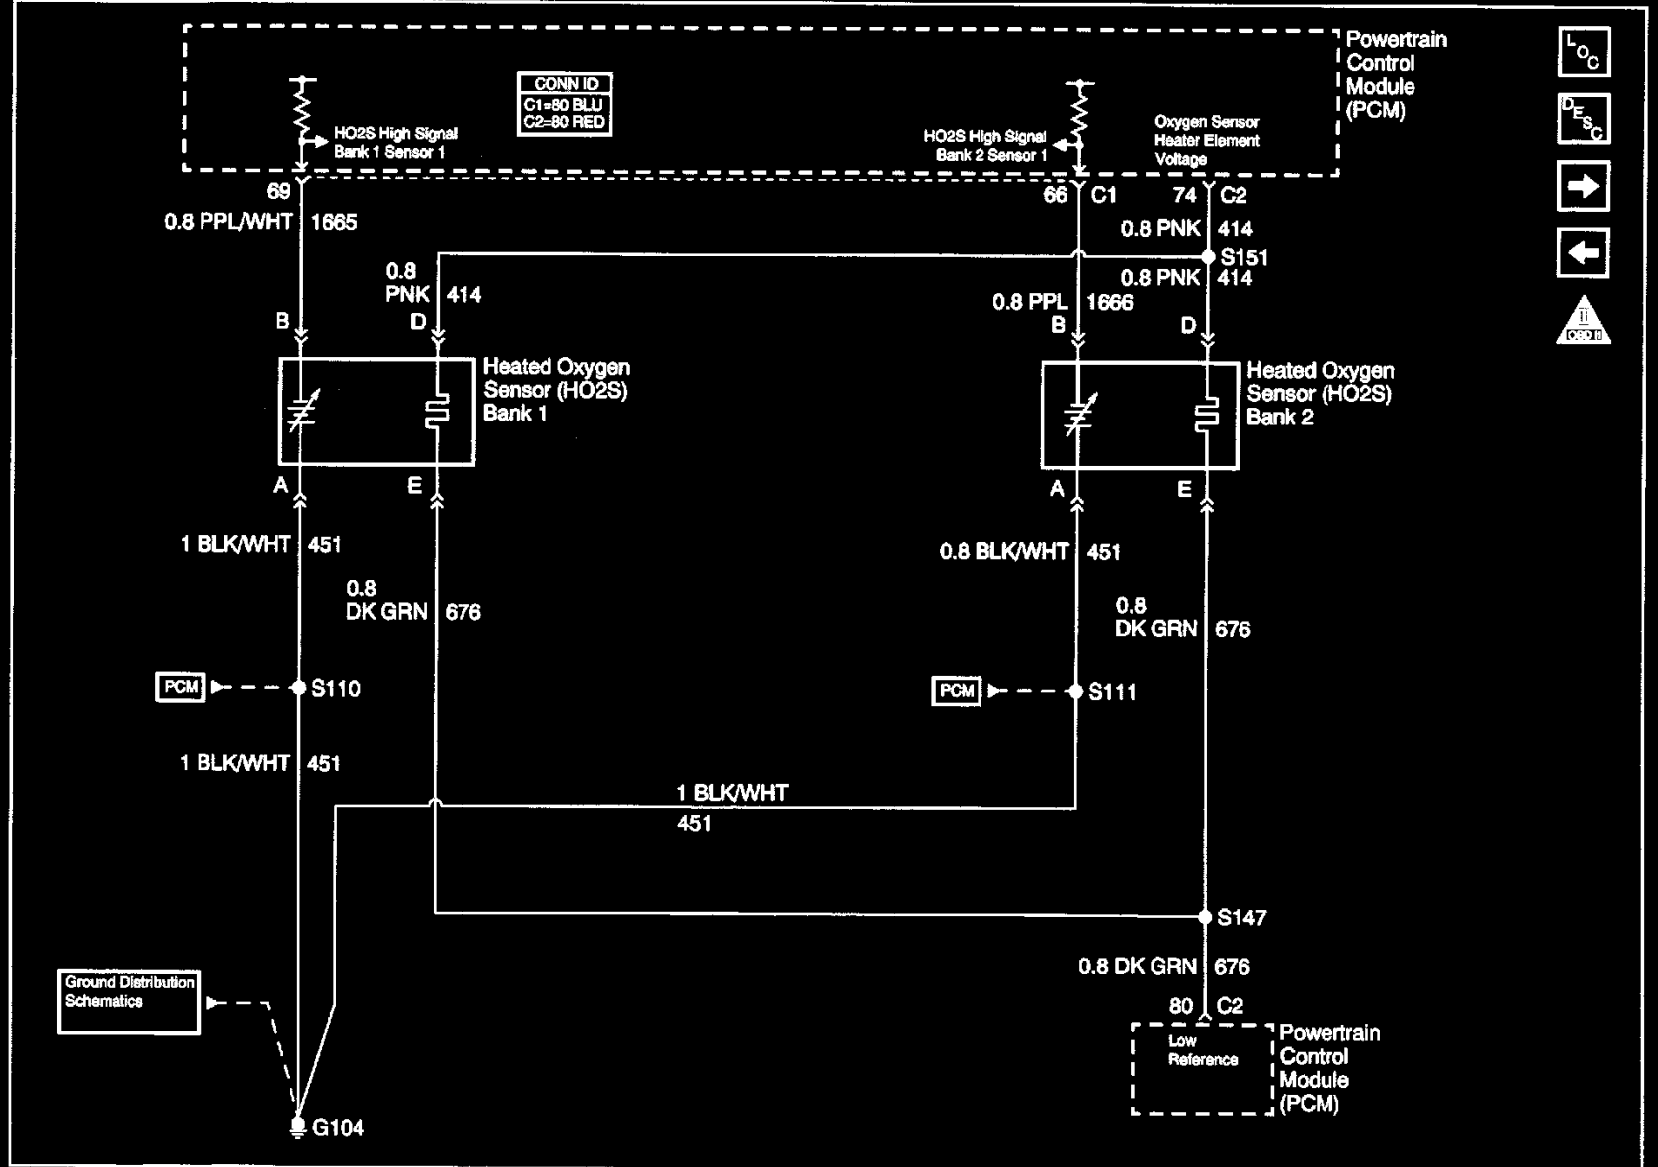

### Engine Controls Schematics (G104, HO2S, 02 A B Fuses (4.8/5.3 w/Delphi HO2S))

Engine Controls Schematics: G104, HO2S, 02 A B Fuses (4.8/5.3 w/Delphi HO2S)

### Engine Controls Schematics (HO2S Circuit)

Engine Controls Schematics: HO2S Circuit

# Engine Controls Schematics (Heated Oxygen Sensors (4.8L,5.3L w/Denso HO2S))

Engine Controls Schematics: Heated Oxygen Sensors (4.8L,5.3L W/Denso HO2S)