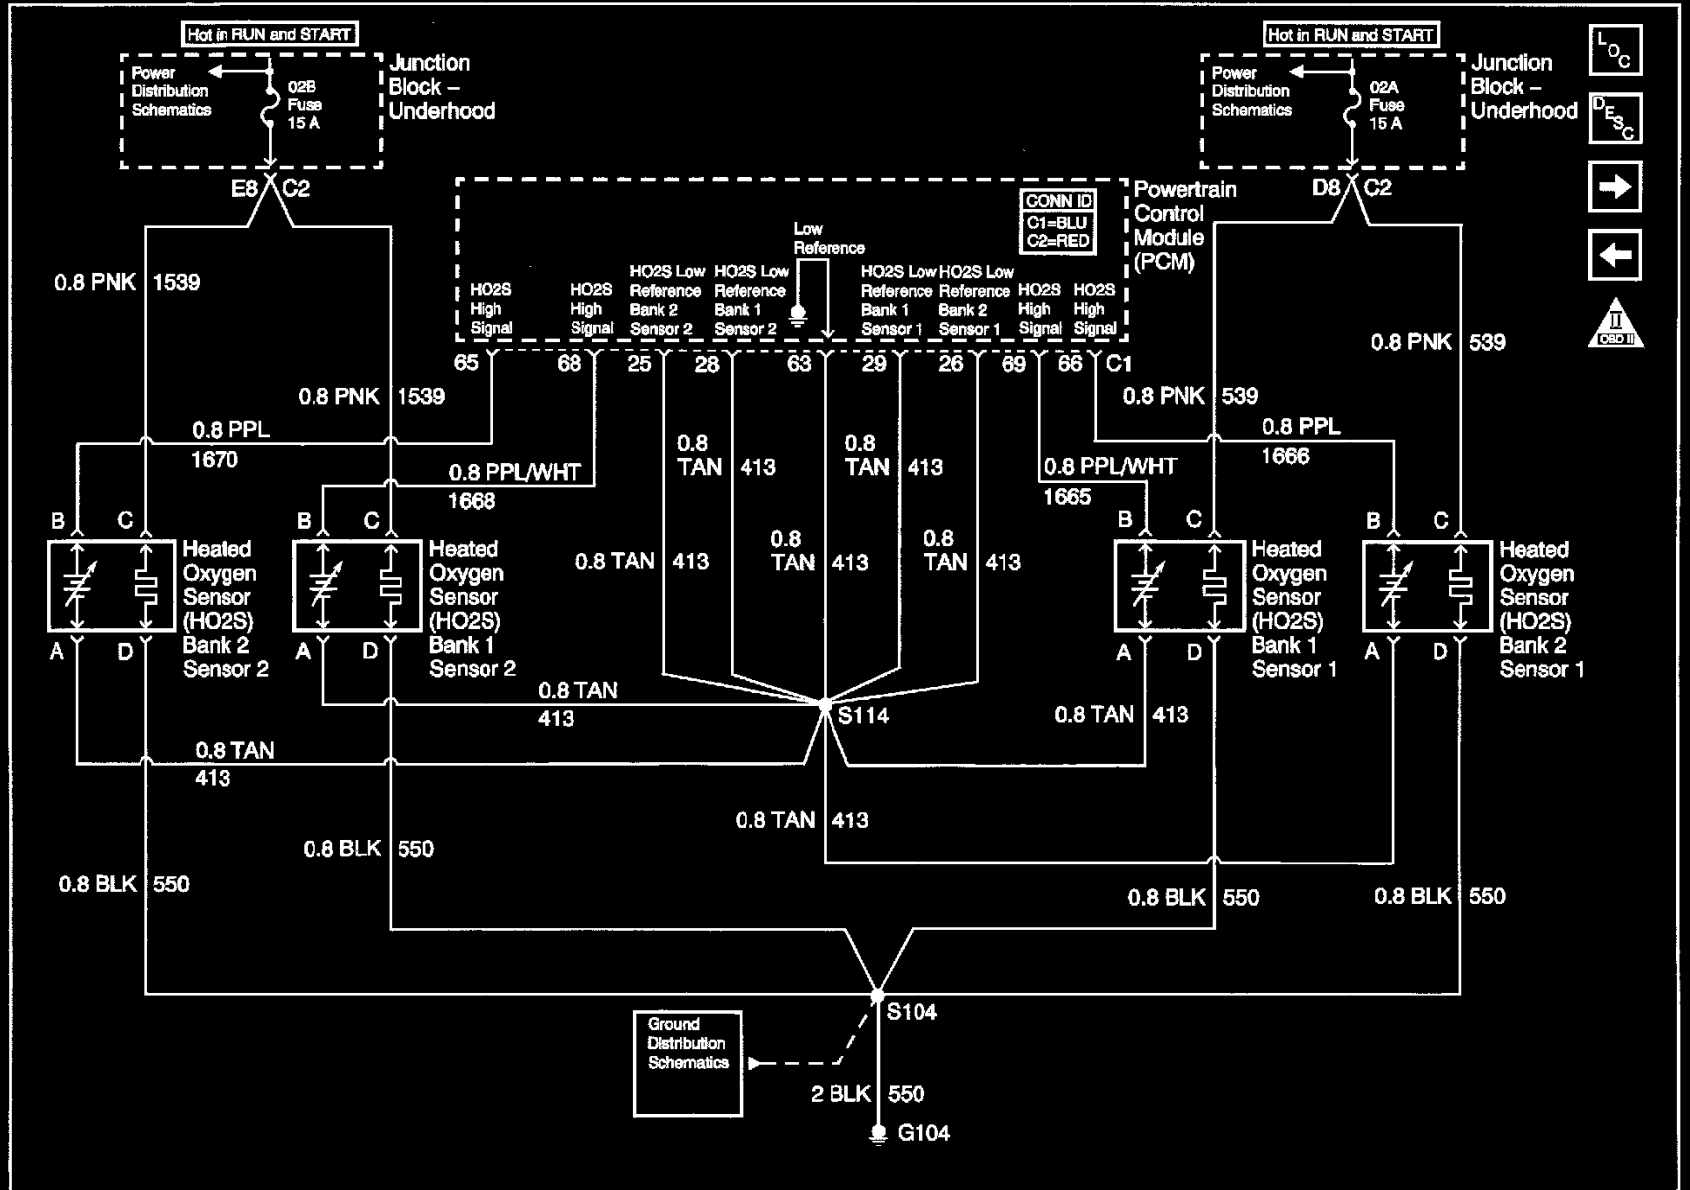

### Engine Controls Schematics (G104, HO2S, 02 A B Fuses (4.8/5.3 w/Delphi HO2S))

Engine Controls Schematics: G104, HO2S, 02 A B Fuses (4.8/5.3 w/Delphi HO2S)

### Engine Controls Schematics (HO2S Circuit)

Engine Controls Schematics: HO2S Circuit

# Engine Controls Schematics (Heated Oxygen Sensors (4.8L,5.3L w/Denso HO2S))

Engine Controls Schematics: Heated Oxygen Sensors (4.8L,5.3L W/Denso HO2S)