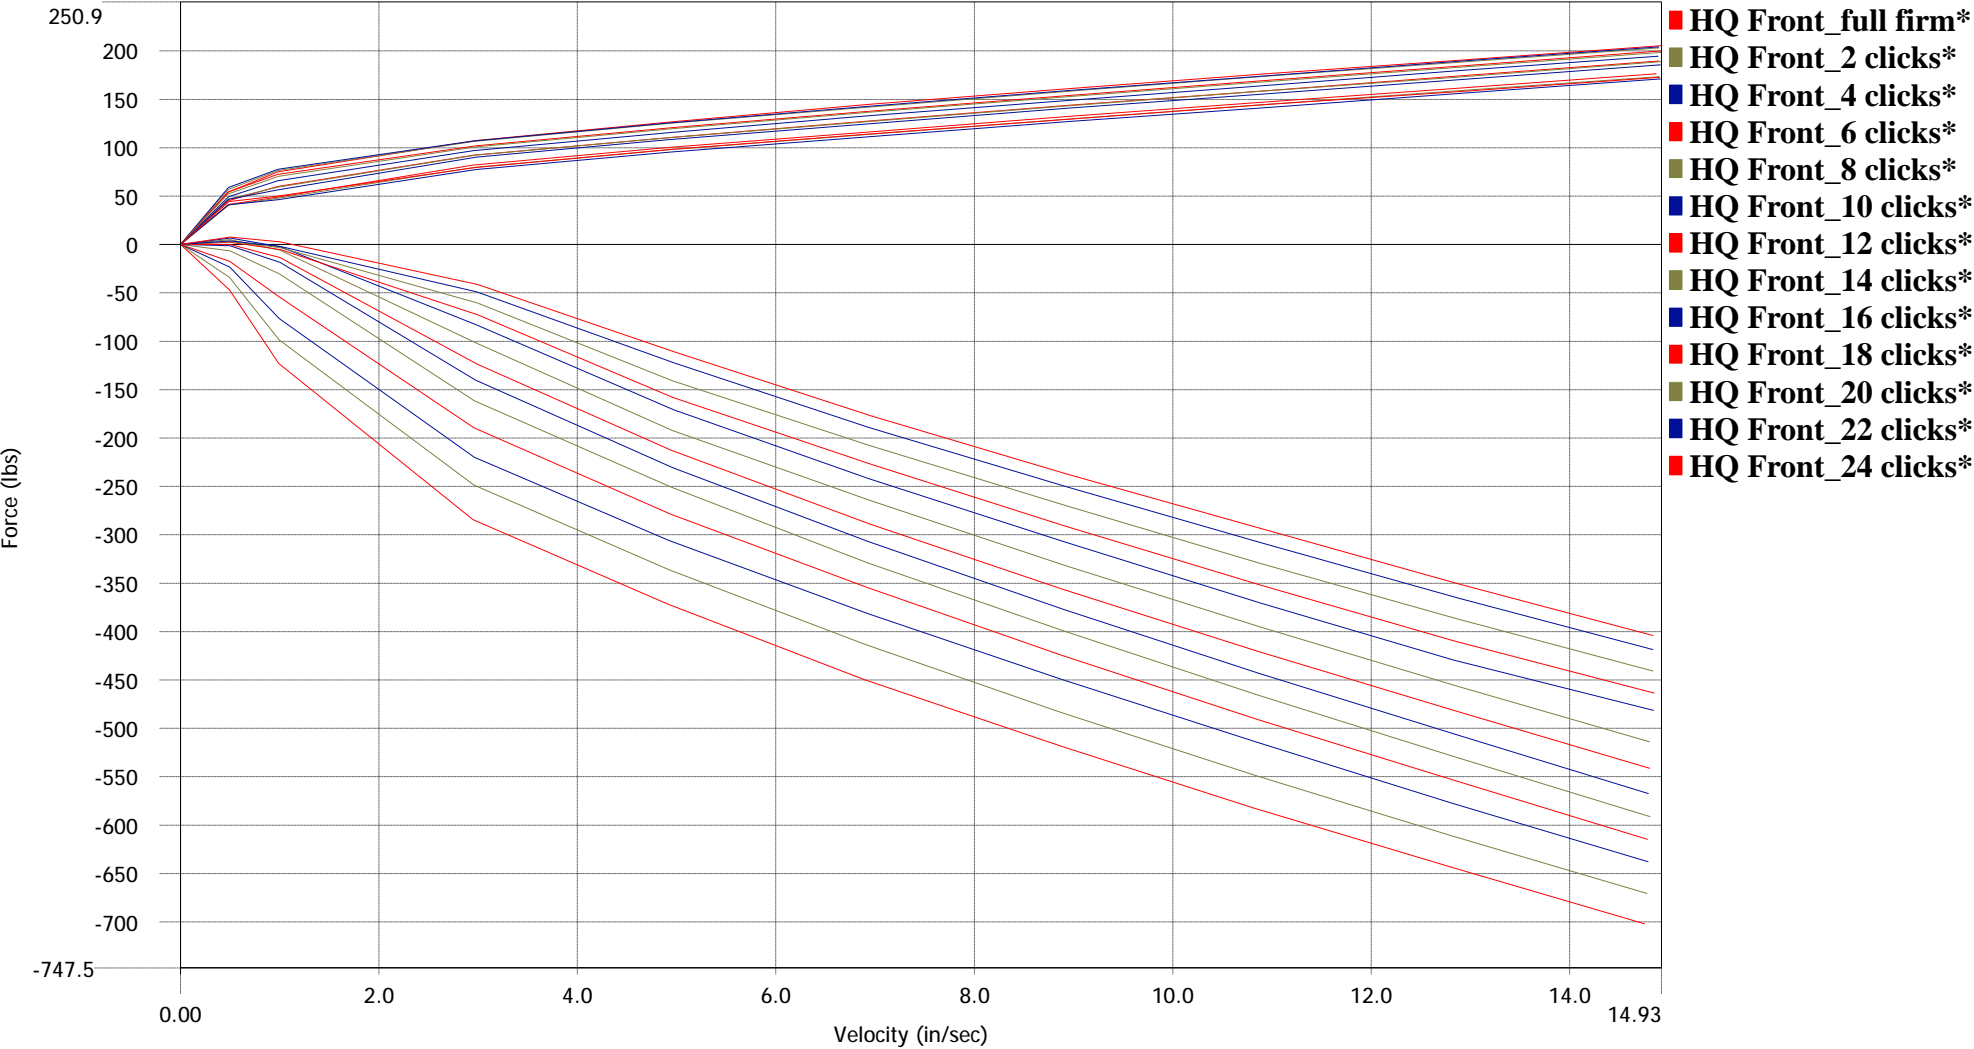

# Force Vs. Absolute Velocity

HQ Threaded Body  
Front