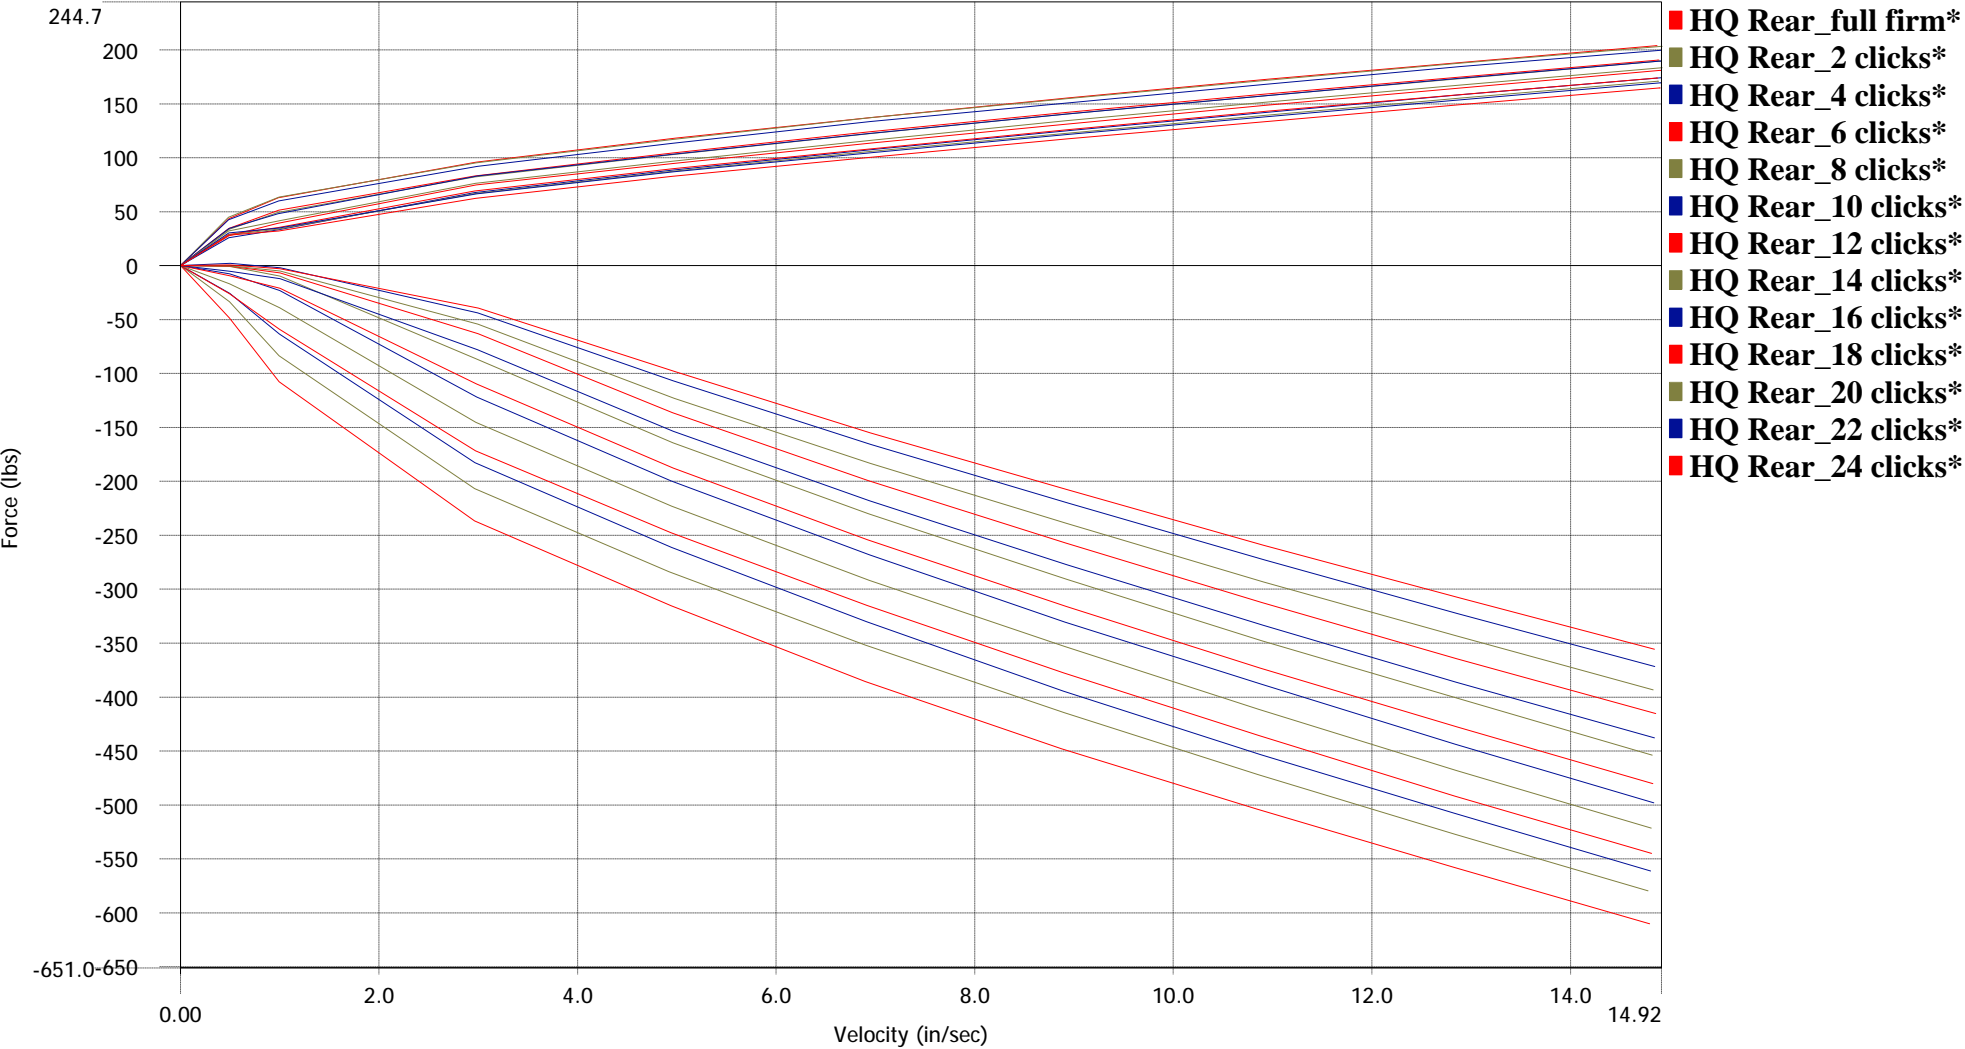

Force Vs. Absolute Velocity

HQ Threaded Body
Rear