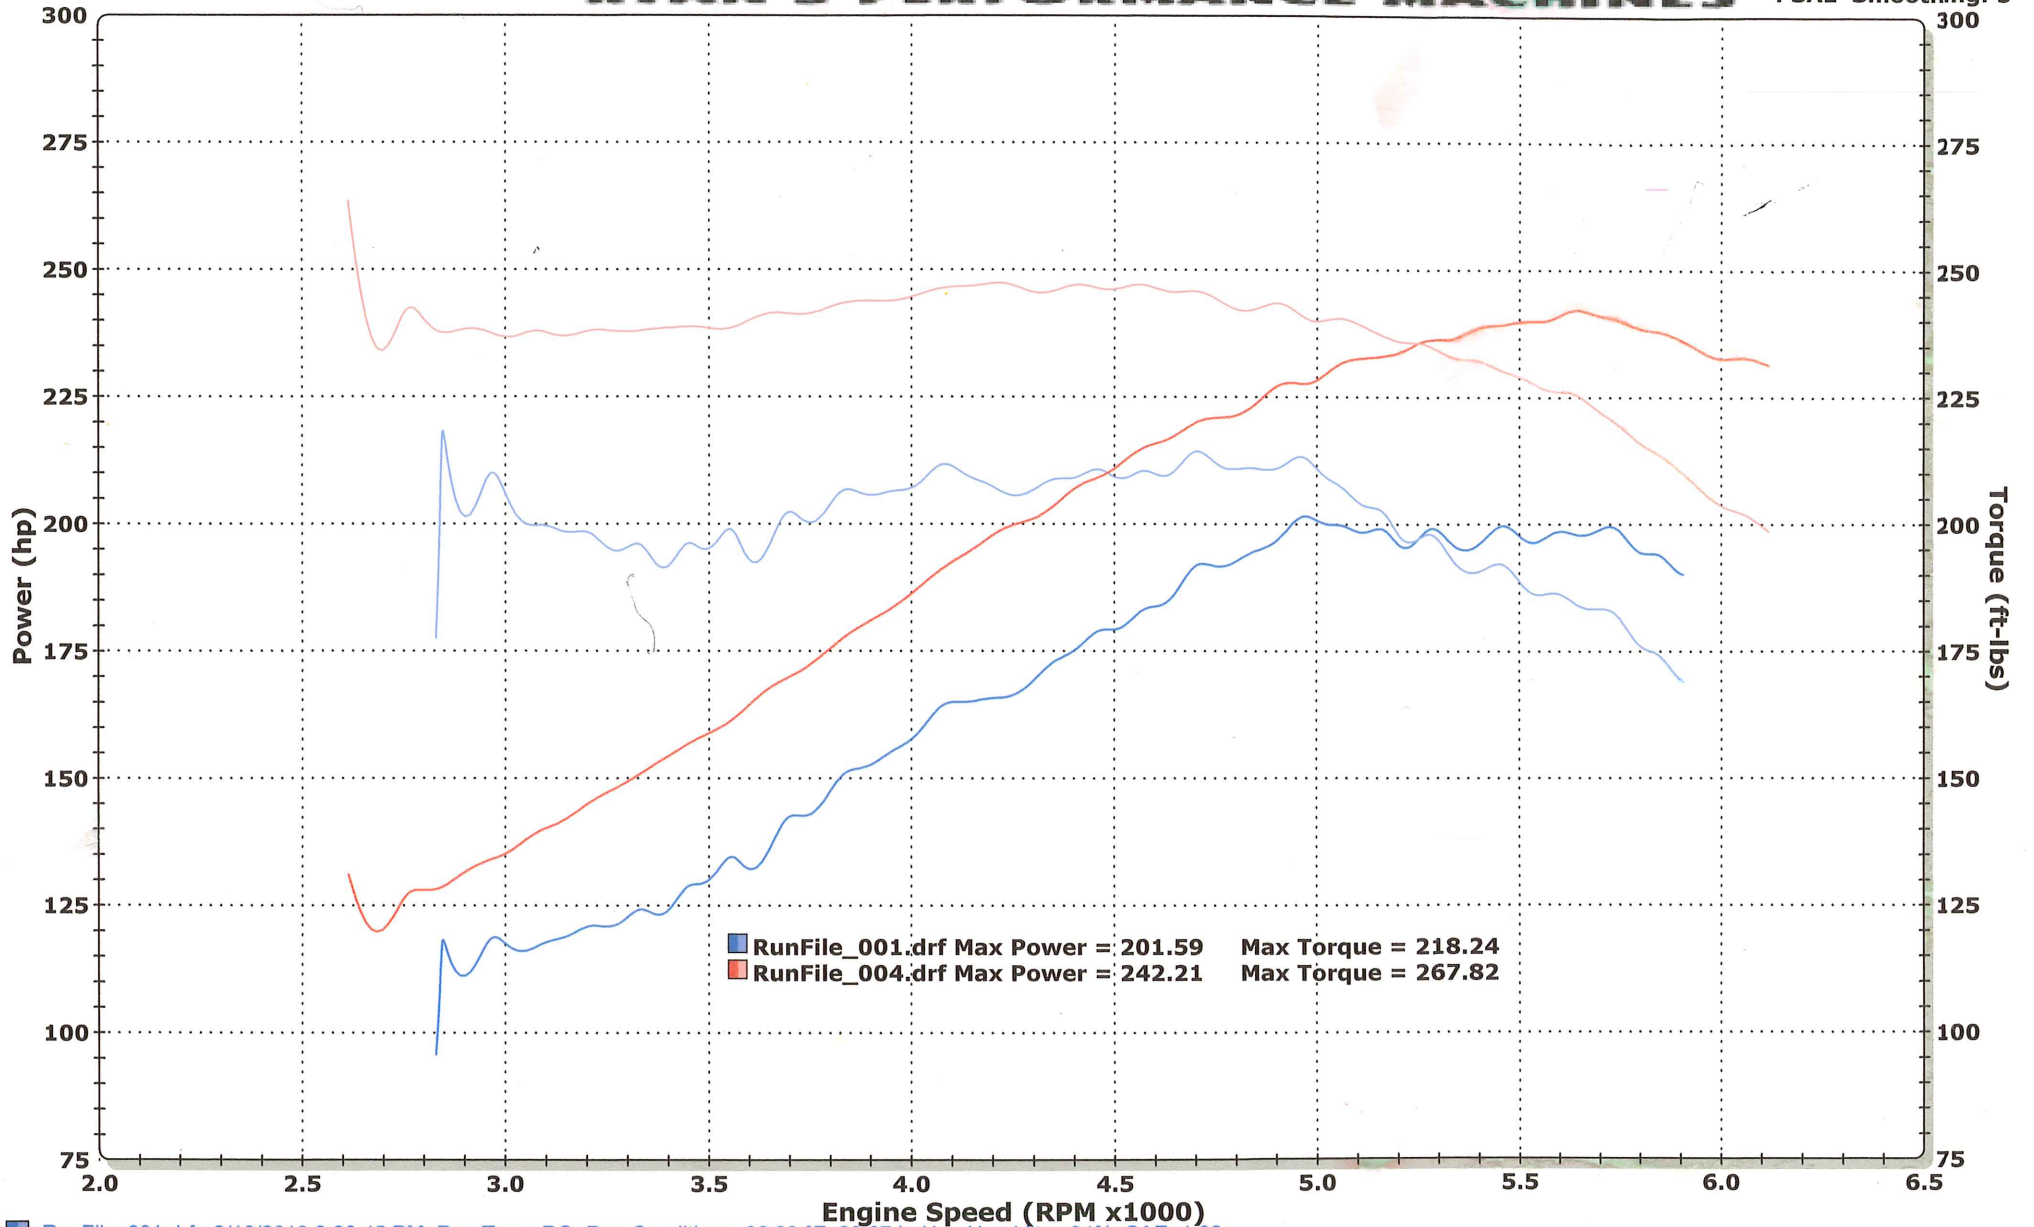

919-661-RWHP

R.P.M.

RYAN'S PERFORMANCE MACHINES

SAE Smoothing: 5

RunFile_001.drf Max Power = 201.59 Max Torque = 218.24
RunFile_004.drf Max Power = 242.21 Max Torque = 267.82

RunFile_001.drf - 9/10/2013 3:28:45 PM Run Type: RO Run Conditions: 96.89 °F, 29.87 in-Hg, Humidity: 34%, SAE: 1.02
Max Power = 201.59 Max Torque = 218.24

RunFile_004.drf - 9/10/2013 4:18:57 PM Run Type: RO Run Conditions: 98.14 °F, 29.86 in-Hg, Humidity: 31%, SAE: 1.02
Max Power = 242.21 Max Torque = 267.82