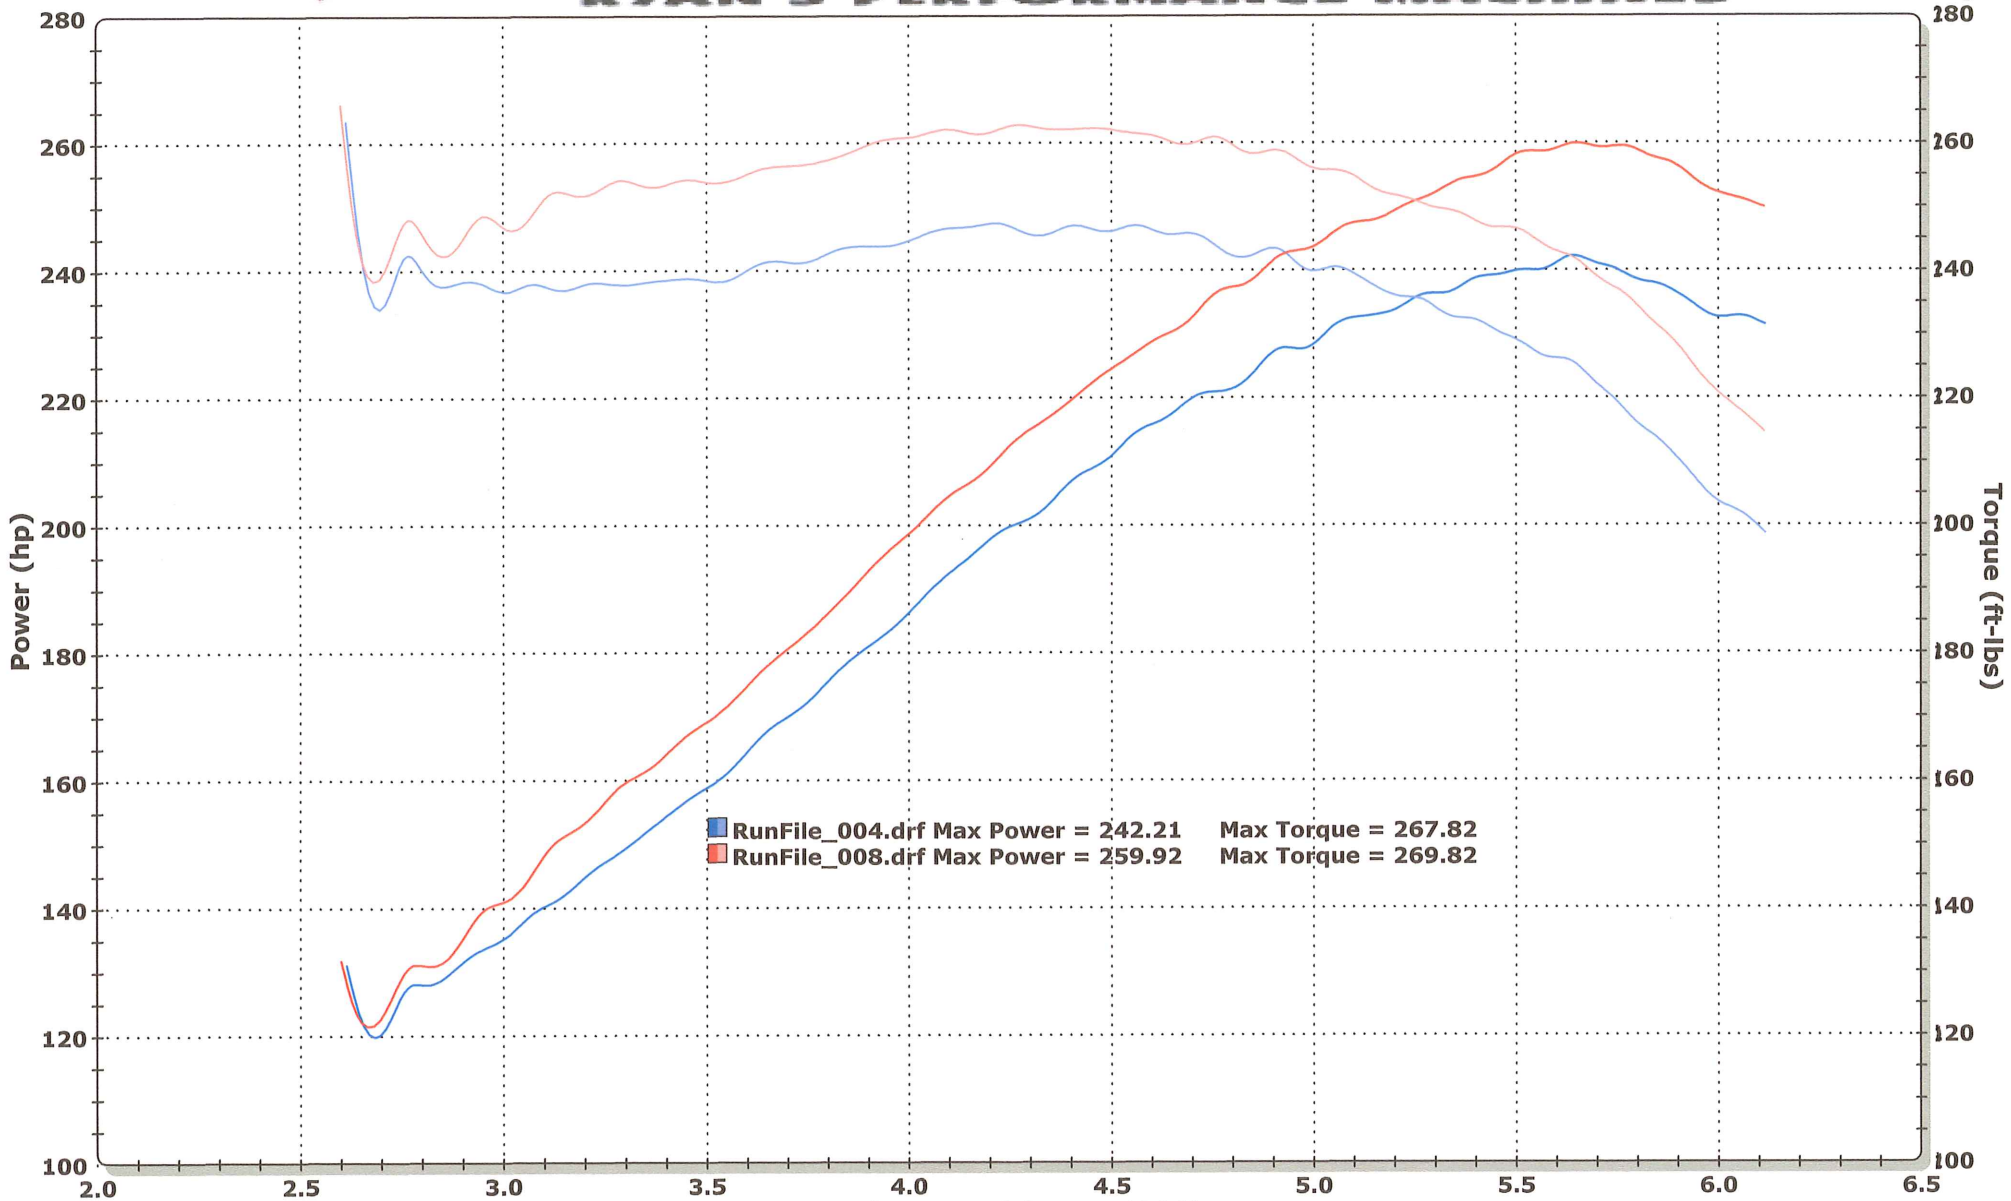

919-661-RWHP

R.P.M.

RYAN'S PERFORMANCE MACHINES

F: SAE Smoothing: 5

RunFile_004.drf Max Power = 242.21 Max Torque = 267.82
RunFile_008.drf Max Power = 259.92 Max Torque = 269.82

RunFile_004.drf - 9/10/2013 4:18:57 PM Run Type: RO Run Conditions: 98.14 °F, 29.86 in-Hg, Humidity: 31%, SAE: 1.02
Max Power = 242.21 Max Torque = 267.82

RunFile_008.drf - 10/21/2013 4:34:40 PM Run Type: RO Run Conditions: 76.77 °F, 29.70 in-Hg, Humidity: 30%, SAE: 0.99
Max Power = 259.92 Max Torque = 269.82