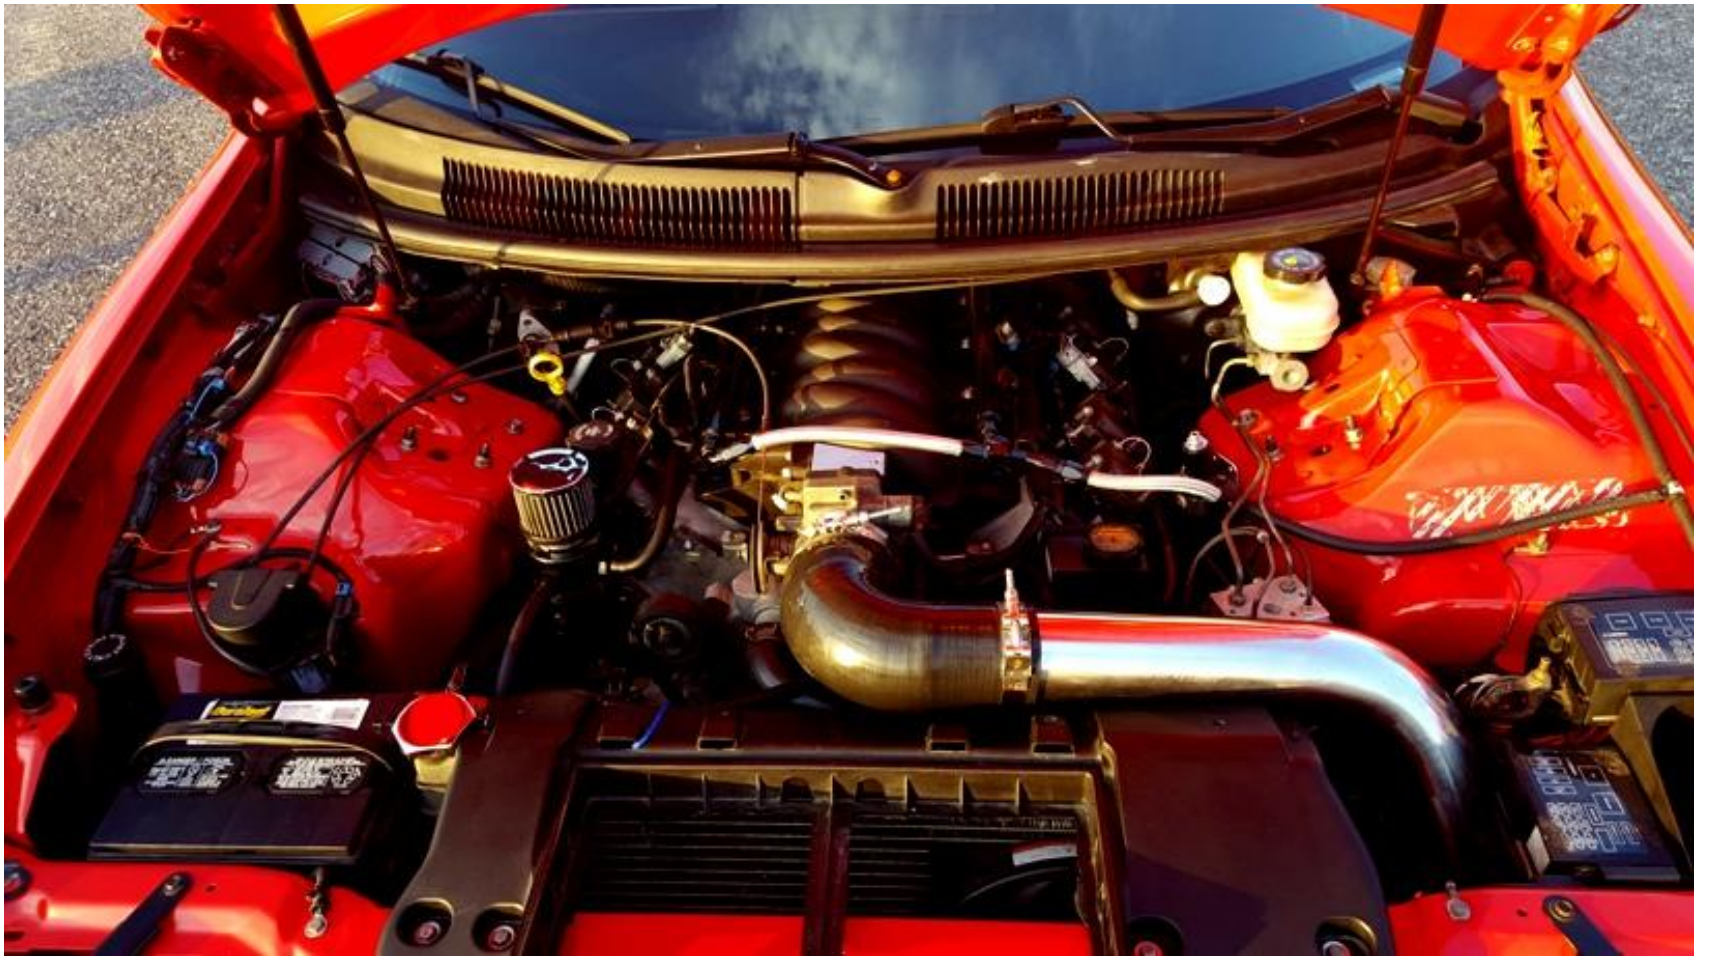

Camaro Pics

Clearcoat Peel on Hood

Passenger Window Tint Crinkle