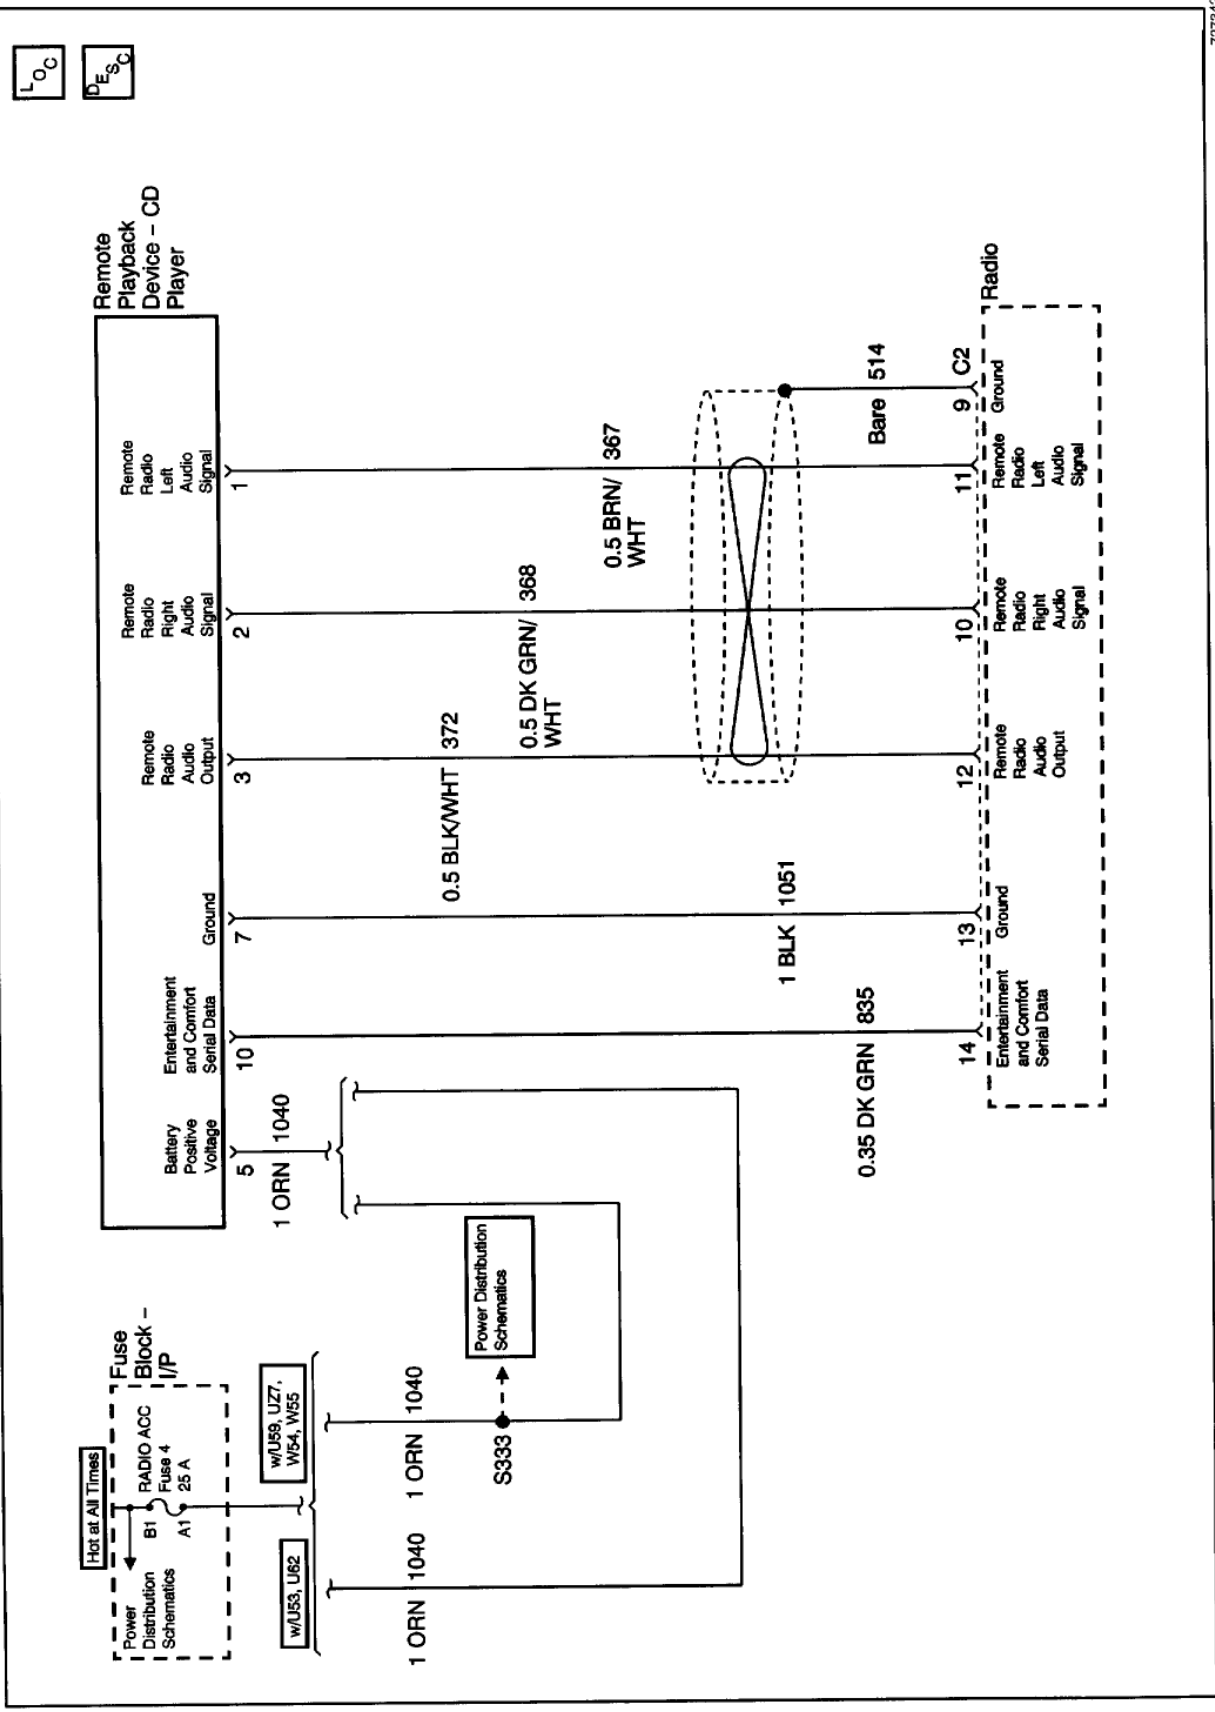

Radio/Audio System Schematics (CD Player) (Coupe and Convertible: Radio, Remote Compact Disc Player)

727342