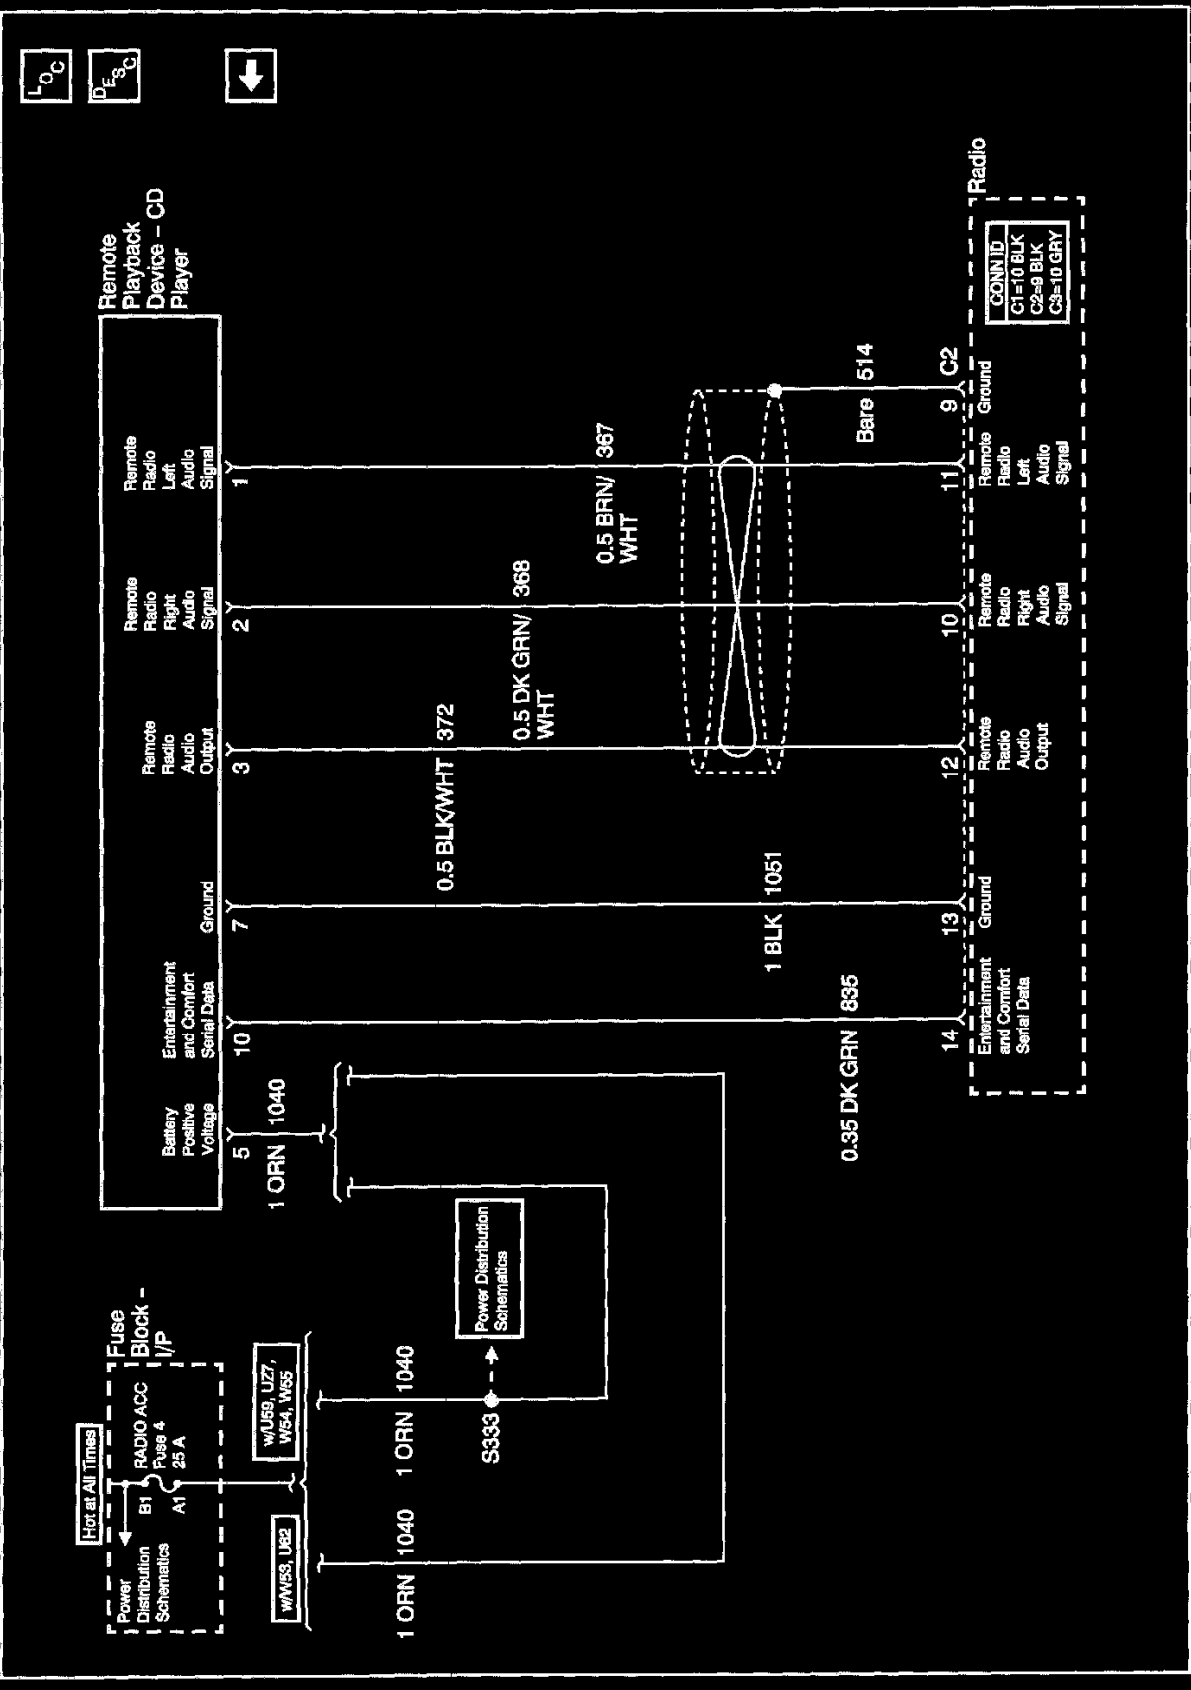

Radio/Audio System Schematics (Radio to Remote Playback Device — CD Player)

775142

Radio/Audio System Schematics : Radio To Remote Playback Device - CD Player