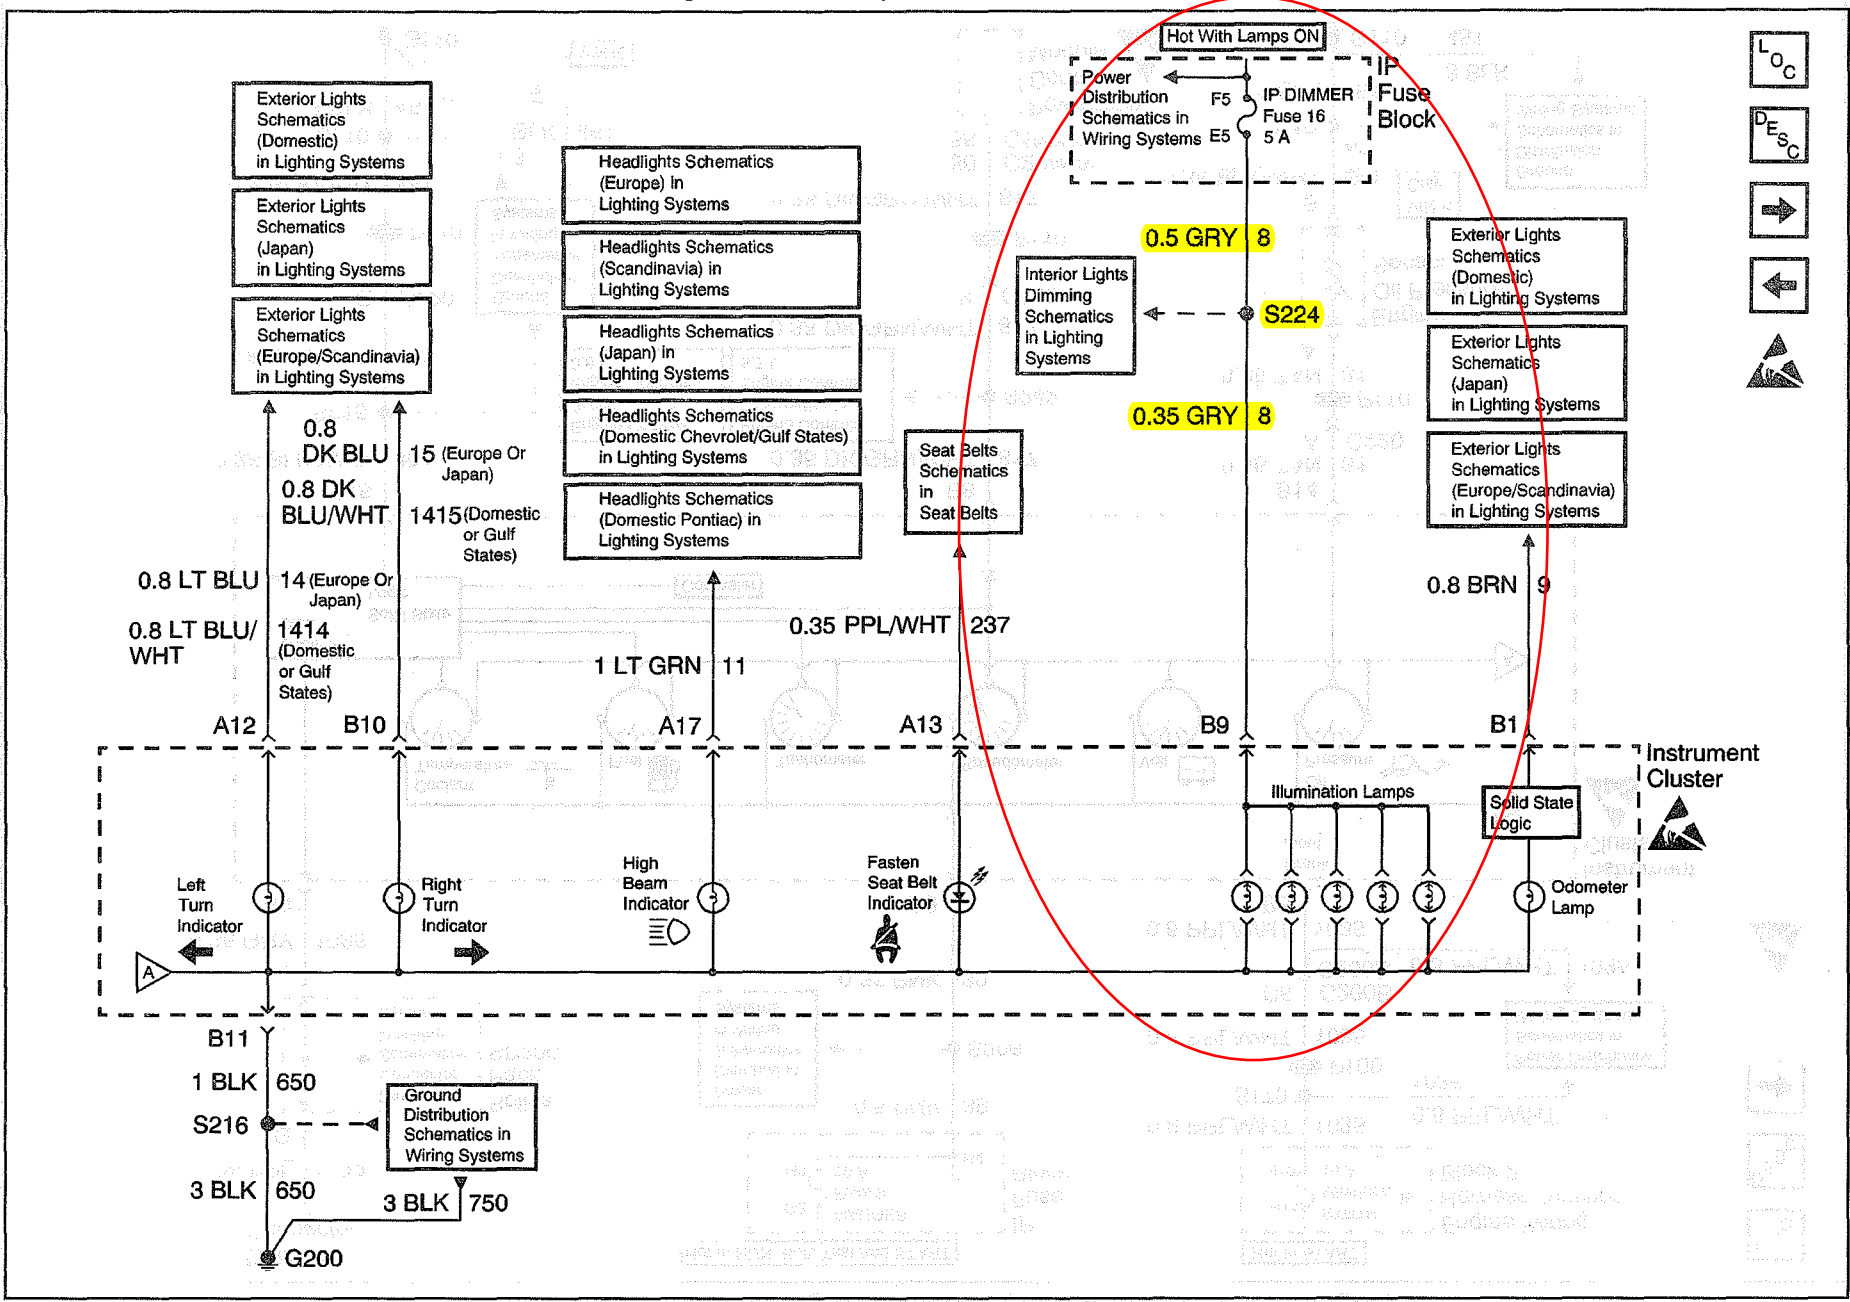

Interior Lights Dimming Schematics (Headlamp Switch and IP Dimmer Switch)

Interior Lights Dimming Schematics (Interior Illumination Lamps 1 of 2)

Instrument Cluster: Analog Schematics (Instrument Cluster Illumination and Indicators)

48452

8-548 Instrument Panel, Gauges and Console

Body and Accessories

508286