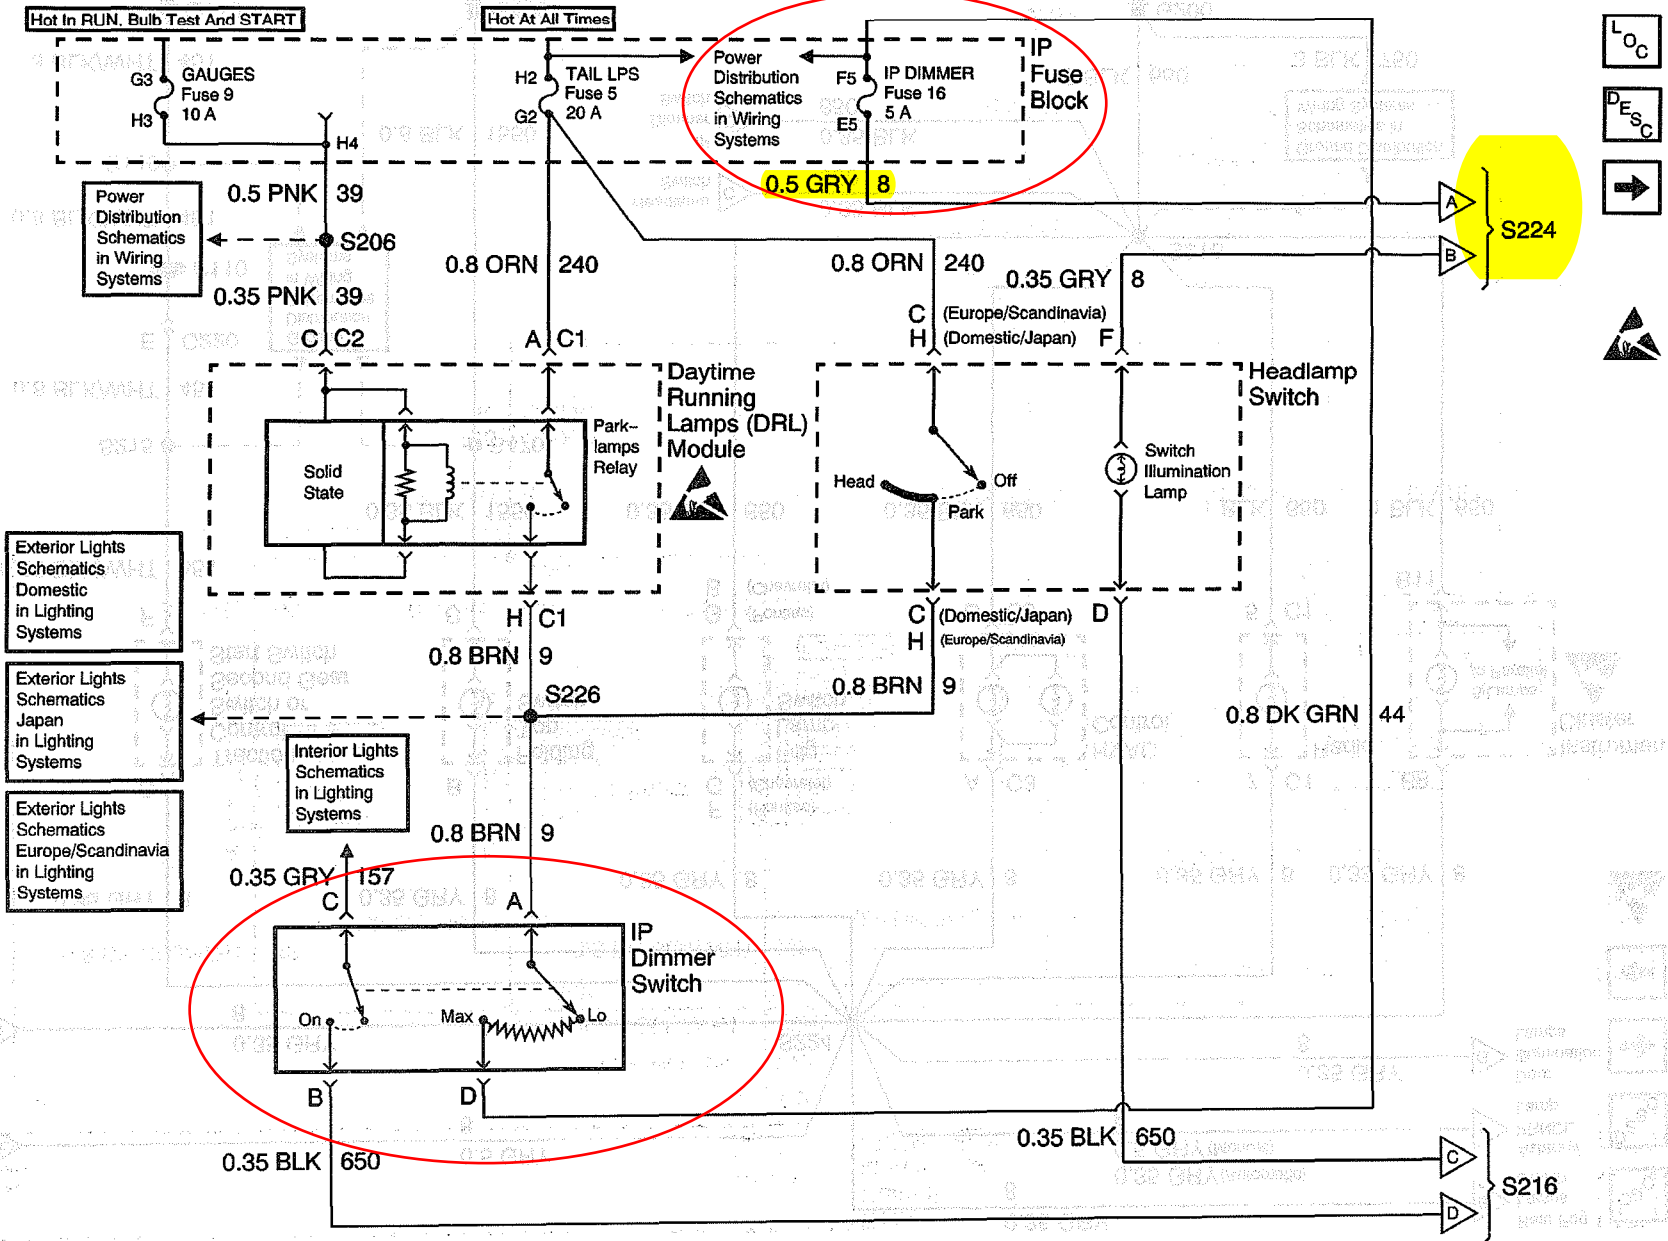

Interior Lights Dimming Schematics (Headlamp Switch and IP Dimmer Switch)

Interior Lights Dimming Schematics (Interior Illumination Lamps 1 of 2)

Instrument Cluster: Analog Schematics (Instrument Cluster Illumination and Indicators)

48452

8-548 Instrument Panel, Gauges and Console

Body and Accessories

508286