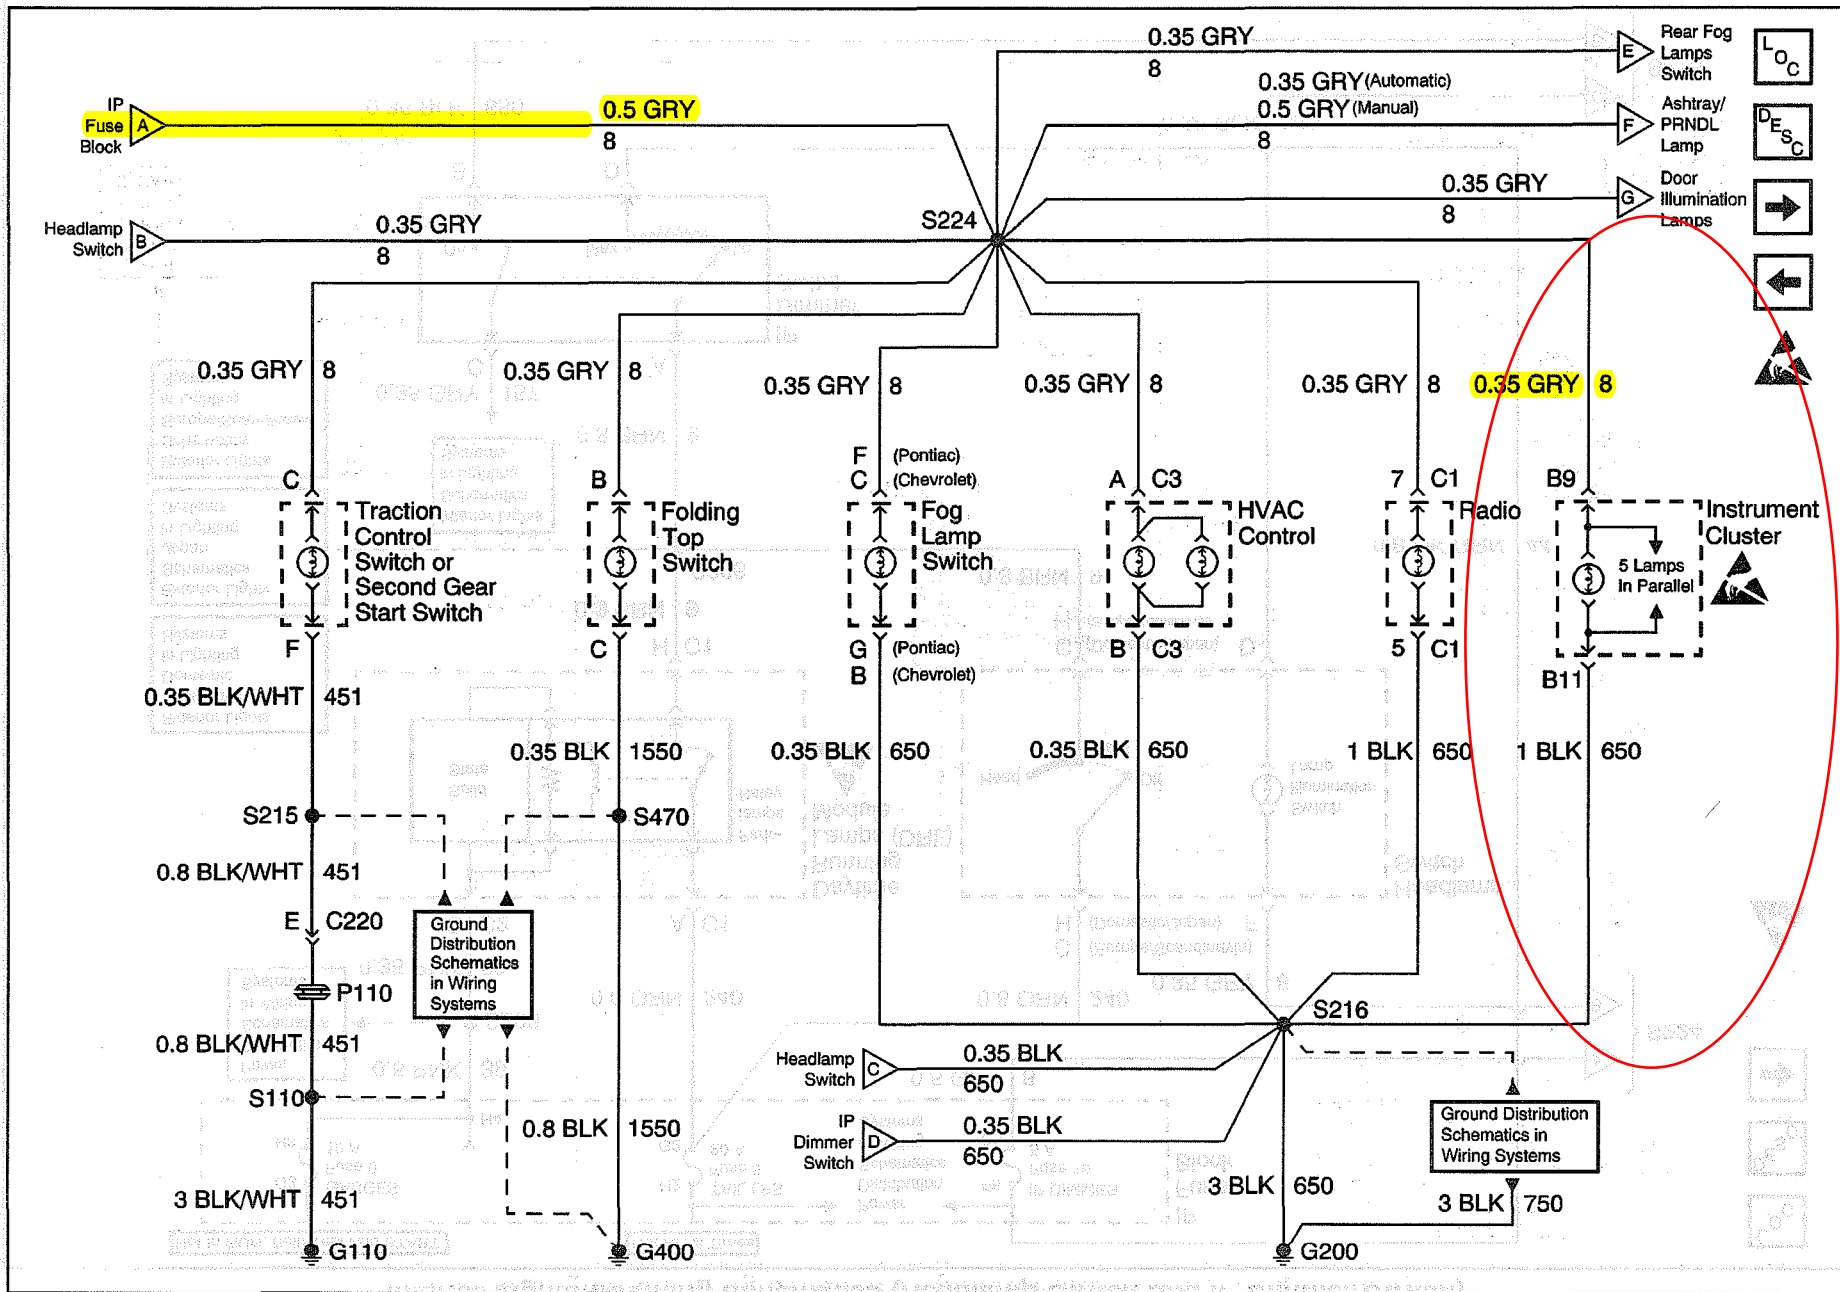

Interior Lights Dimming Schematics (Headlamp Switch and IP Dimmer Switch)

Interior Lights Dimming Schematics (Interior Illumination Lamps 1 of 2)

Instrument Cluster: Analog Schematics (Instrument Cluster Illumination and Indicators)

48452

8-548 Instrument Panel, Gauges and Console

Body and Accessories

508286